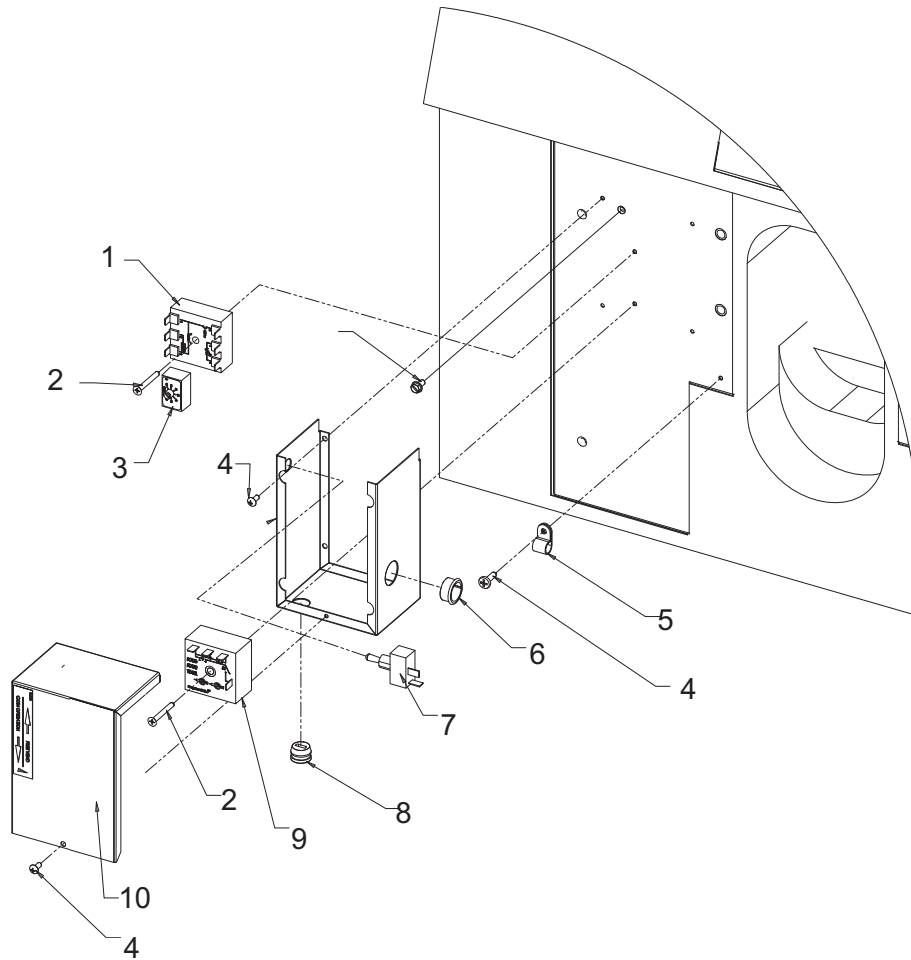

CD40022 and CD40030 Service Parts

Ice Chute Mechanism

Item Number	Part Number	Description
1	1011351-118	Clip
2	1011339-70	Screw
3	1011351-11	Bracket
4	1011351-10	Door lock
5	1011351-09	Door
6	1011351-13	Wire
7	1011351-08	Dispense chute
8	1011351-53	Vend switch

CD40022 and CD40030 Service Parts

Ice Catch Pan

Item Number	Part Number	Description
1	1011351-99	Screen
2	NLA	Screw
3	1011351-02	Drain top
4	NLA	Complete assembly as shown
5	1011351-69	O-ring
6	1011351-05	Drain bottom
7	1011351-76	Drain fitting
8	1011351-117	Drain pan bracket
9	1011351-28	Foam pad
10	1011351-116	Drain guard

CD40022 and CD40030 Service Parts

Control Box

Item Number	Part Number	Description	Not shown	Part Number	Description
1	1011351-124	Coin mech timer	11	1011351-54	60 Hz harness, basic and water
2	1011351-35	Screw		1011351-59	Coin mech harness
3	1011351-58	Adjustment module		1011351-67	50 Hz harness
4	1011339-70	Screw	12	1011351-52	115 volt power cord
5	1011351-47	Loop clamp		1011351-51	230 volt power cord
6	1011339-82	Snap bushing			
7	1011339-78	Free vend switch			
8	1011351-49	Strain relief			
9	1011351-55	60 Hz off cycle timer			
	1011351-56	50 Hz off cycle timer			
10	1011351-98	Control box cover			