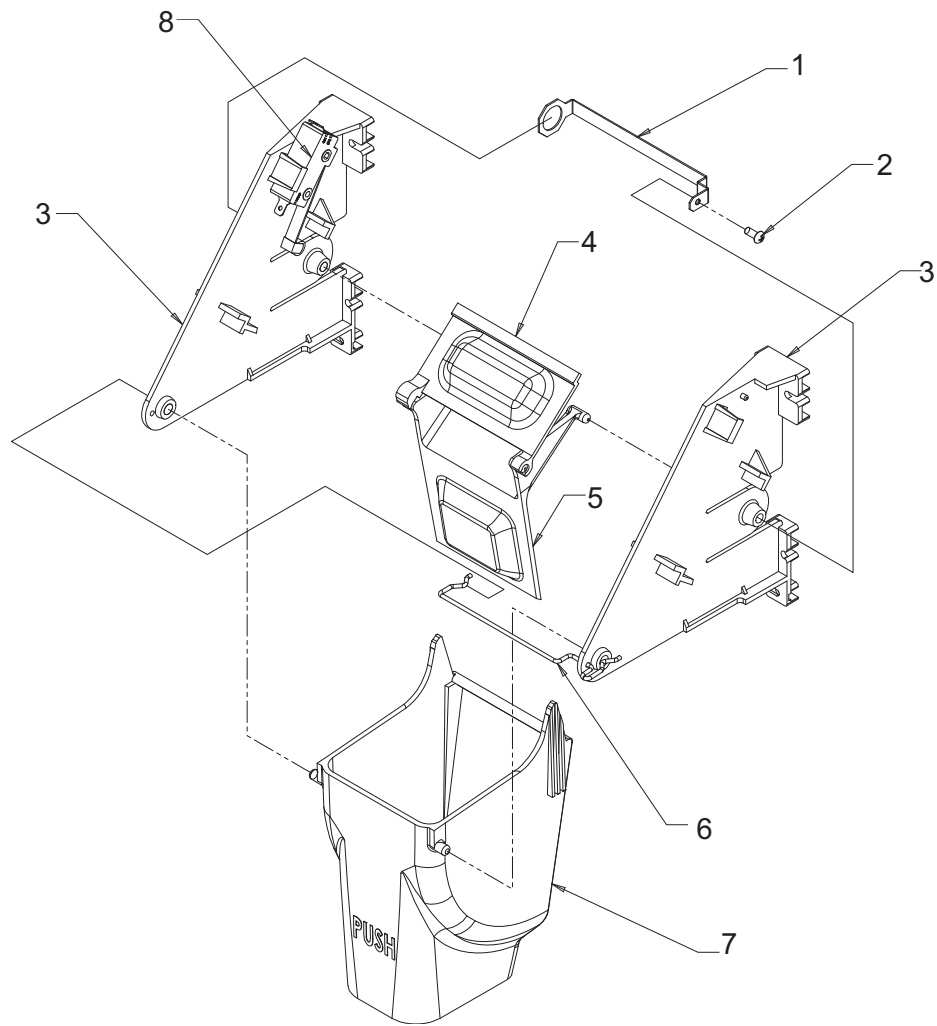

CD40022 and CD40030 Service Parts

Ice Chute Mechanism

Item Number	Part Number	Description
1	1011351-118	Clip
2	1011339-70	Screw
3	1011351-11	Bracket
4	1011351-10	Door lock
5	1011351-09	Door
6	1011351-13	Wire
7	1011351-08	Dispense chute
8	1011351-53	Vend switch