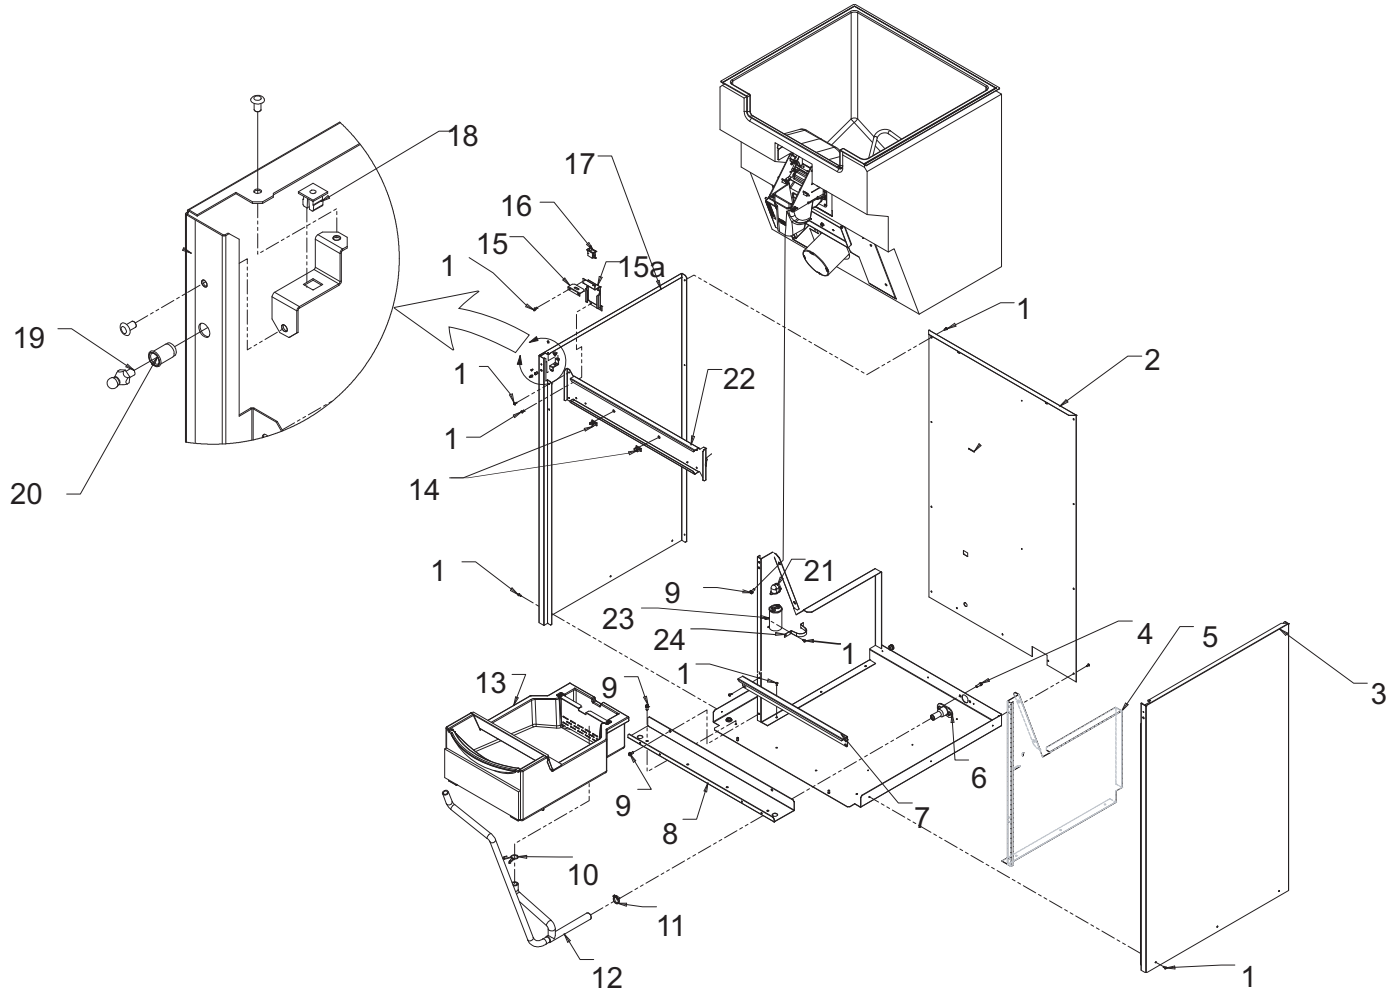

* includes items 1 thru 4

CD40022 and CD40030 Service Parts

CD40130 and CD40230 Front Panel & Related Parts

Item Number	Part Number	Description
1	1011351-74	Water inlet fitting
2	1011351-75	Straight connector
3	1011351-31	Pal nut
4	1011351-77	Male elbow connector
5	1011351-23	Water faucet
6	1011351-71	Tubing, order per ft
7	1011351-78	Shut off valve
8	1011351-119	Indicator light backing
9	1011339-52	Washer for coin mech
10	1011339-65	Lockwasher
11	1011339-50	Hex nut (8-32)
12	1011351-20	Right side flange for coin mech model
13	1011351-01	Door shim
14	1011351-60	Door and lock
14a	1011351-64	Lock and key
14b	1011351-65	Key
15	1011339-70	Coin box screw
16	1011351-114	Coin box
17	1011351-62	Coin mechanism
	1011351-63	Coin switch
18	1011351-61	Mounting screw
19	1011351-68	Ready light
20	NLA	CD40030 left side flange
21	1011351-79	Coin mech label

CD40022 and CD40030 Service Parts

Side, Back and Interior Panels

Item Number	Part Number	Description
1	1011339-70	Screw
2	1011351-95	CD40030 back panel
	1011351-121	CD40022 back panel
3	1011351-94	Right side panel, includes hardware
4	1011351-30	Screw
5	1011351-97	Bin support, right
	1011351-96	Bin support, left
6	1011351-06	Drain fitting
7	1011351-105	Catch pan support
8	1011351-108	CD40030 base stiffener
	1011351-109	CD40022 base stiffener
9	1011339-74	Screw
10	1011351-07	Hose clamp
11	1011351-03	Hose clamp
12	1011351-21	Drain hose
13	1011351-87	Drain pan, assembled
14	1011351-04	Wire clamp (coin mech)
15	1011351-113	Switch plate top
15a	1011351-112	Switch plate
16	1011339-84	Switch, interlock
17	1011351-84	Left side panel, includes mounting hardware
18	1011351-43	Plastic nut
19	1011351-40	Strike (ball stud)
20	1011351-41	Insert
21	1011351-70	Terminal cover
22	1011351-101	CD40030 support brckt
	1011351-102	CD40022 support brckt
23	1011351-80	Motor capacitor
24	1011351-83	Strap