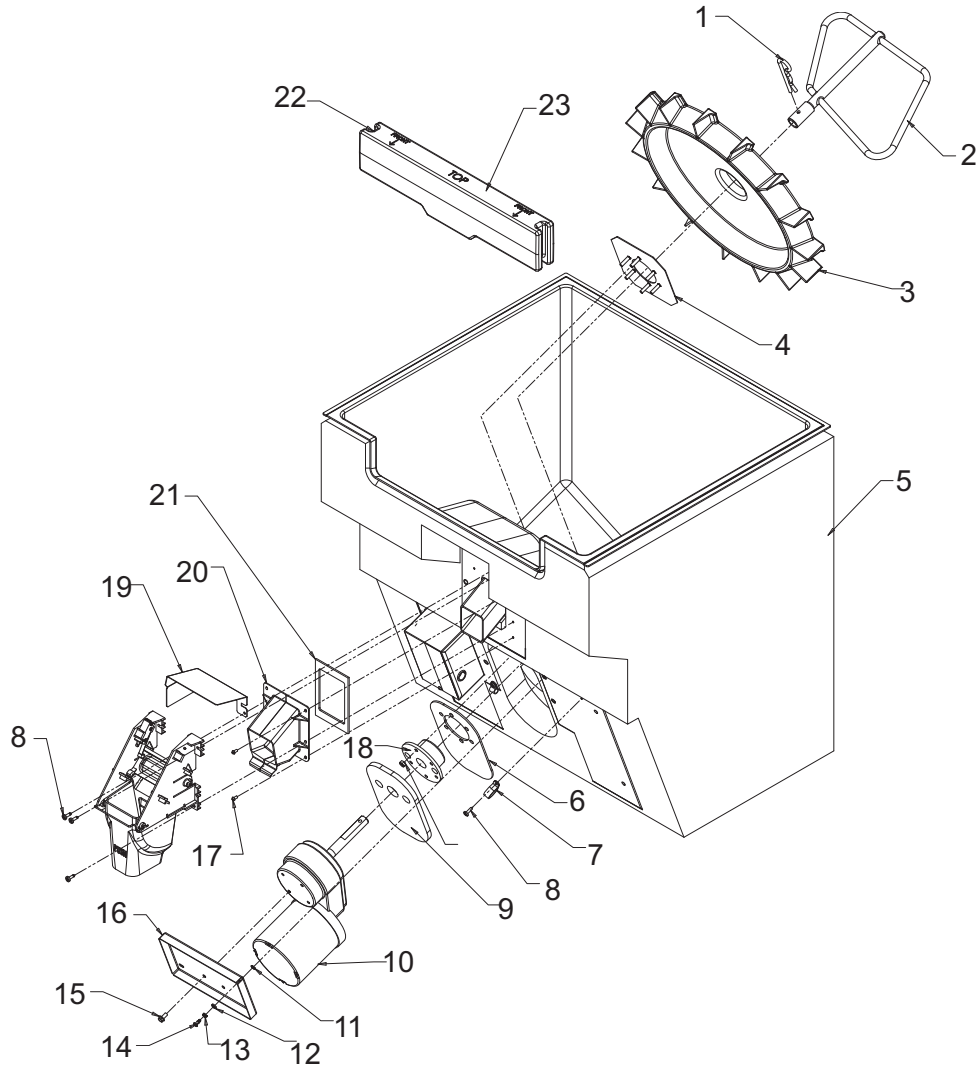

CD40022 and CD40030 Service Parts

Dispensing Components

Item Number	Part Number	Description	Item Number	Part Number	Description
1	1011351-45	Hitch pin	11	NLA	Retainer
2	1011351-22	Sweep arm	12	1011351-39	Cupped washer
3	1011339-144	Dispense rotor	13	1011351-38	Spring
4	1011339-235	Hub plate	14	1011351-46	¼ turn stud
5	1011351-85	CD40030 bin assembly	15	1011339-74	Screw
	1011351-86	CD40022 bin assembly	16	1011351-104	Mounting plate
6	1011351-73	Insulation pad	17	1011339-70	Screw
7	1011351-48	Loop clamp	18	1011339-160	Hub
8	NLA	Screw	19	1011351-101	Switch guard
9	1011351-72	Insulation for hub	20	1011351-12	Spout
10	1011351-66	Dispense gearmotor, dual voltage	21	1011351-29	Gasket
			22	1011351-81	Gasket, 4" each end
			23	1011351-103	Bin door