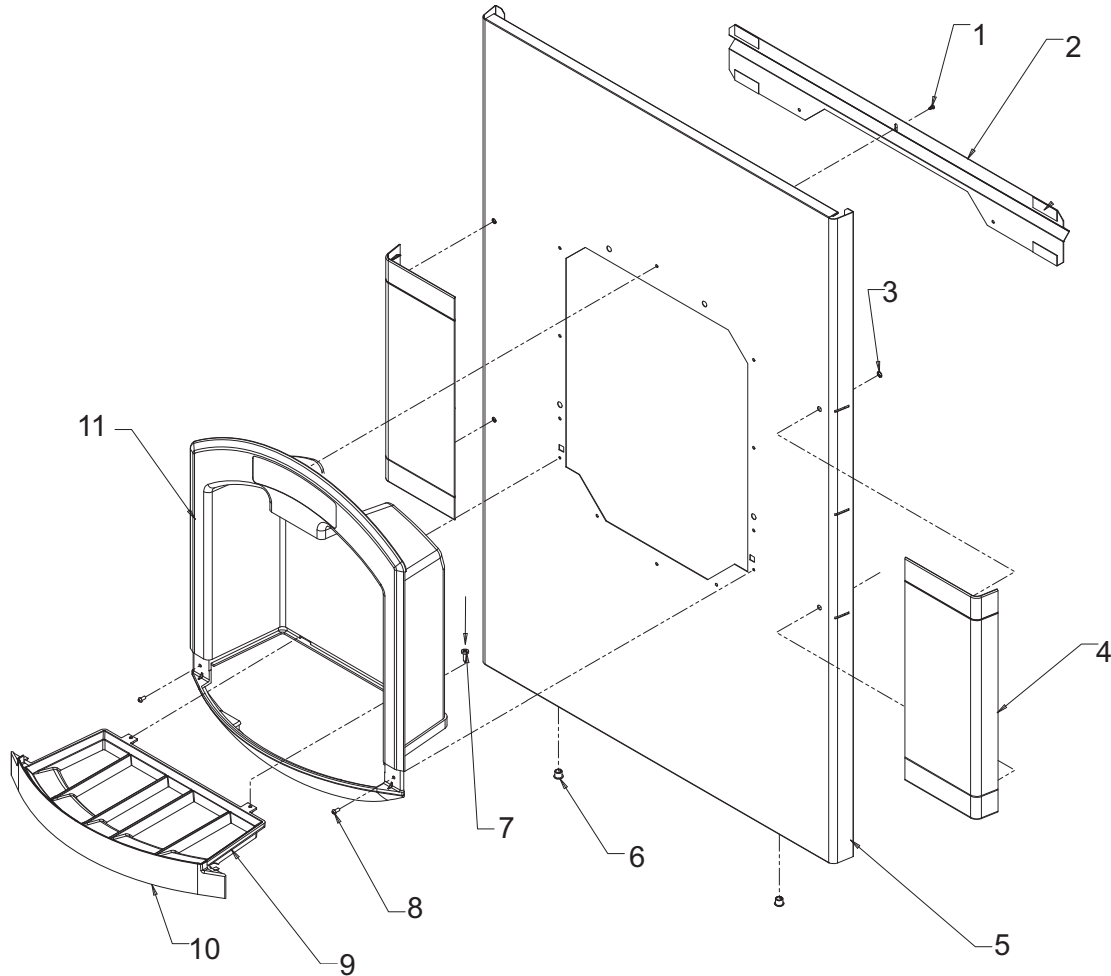

CD40022 and CD40030 Service Parts

CD40030 & CD40022 Front Panel

Item Number	Part Number	Description	Item Number	Part Number	Description
1	1011351-44	Screw	11a	1011351-14	CD40022, CD40030, CD40230 dispense housing
2	1011351-106	CD40030 stiffener			
	1011351-107	CD40022 stiffener			
3	1011351-36	Retainer	11b	1011351-15	CD40130 dispense housing
4	1011351-17	CD40030 side flange			
	1011351-19	CD40022 side flange			
5	1011351-91	CD40030 Front panel*			
	1011351-92	CD40022 Front panel*			
6	1011351-50	Snap bushing			
7	1011351-32	Screw			
8	1011339-70	Screw			
9	1011351-82	Foam gasket, 6" per side			
10	1011351-16	Grill			

* includes items 1 thru 4