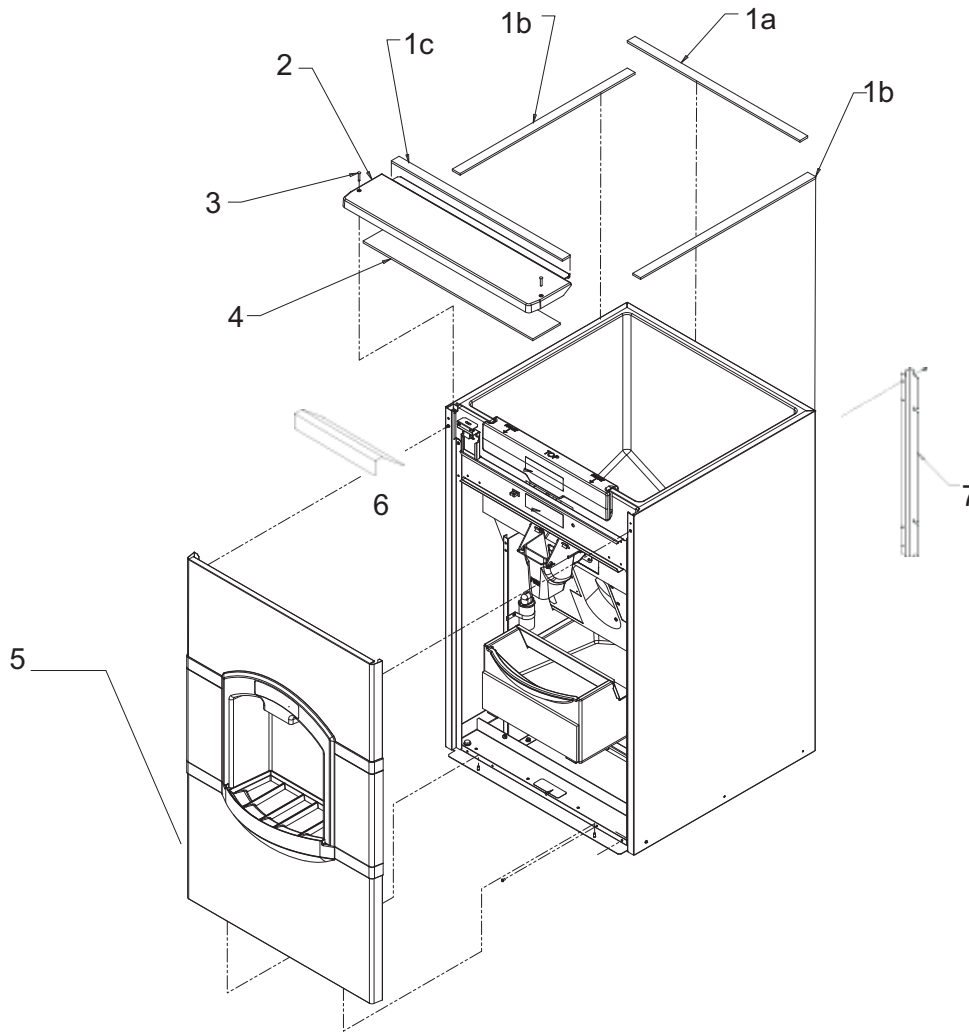

This is the list of service parts and for all versions of these two hotel dispensers.

Pay close attention to the voltage and/or cycles to be sure of ordering the correct part.

Table of Contents

Front and Top Panels	Page 2
CD40030 & CD40022 Front Panel	Page 3
CD40130 and CD40230 Front Panel & Related Parts	Page 4
Side, Back and Interior Panels	Page 5
Dispensing Components	Page 6
Ice Chute Mechanism	Page 7
Ice Catch Pan	Page 8
Control Box	Page 9

CD40022 and CD40030 Service Parts

Front and Top Panels

Item Number	Part Number	Description
1	1011339-104	Gasket tape, order by ft.
1a	1011339-104	Use 27.5" for CD40030, 19.5" for CD40022
1b	1011339-104	Use 27.88"
1c	1011339-104	Use 27.25" for CD40030, 19.25" for CD40022
2	1011351-24	CD40030 top panel
	1011351-25	CD40022 top panel
3	1011351-42	Top panel screw
4	1011351-26	CD40030 panel insulation
	1011351-27	CD40022 panel insulation
5	1011351-89	See Page 3
	1011351-91	See Page 3
	1011351-92	See Page 3
6	1011351-120	Ice deflector-30 inch wide only
7	1011351-110	30 inch wide ice machine mounting bracket
	1011351-11	22 inch wide ice machine mounting bracket
8	1011339-143	Legs (Set of 4 ea.)