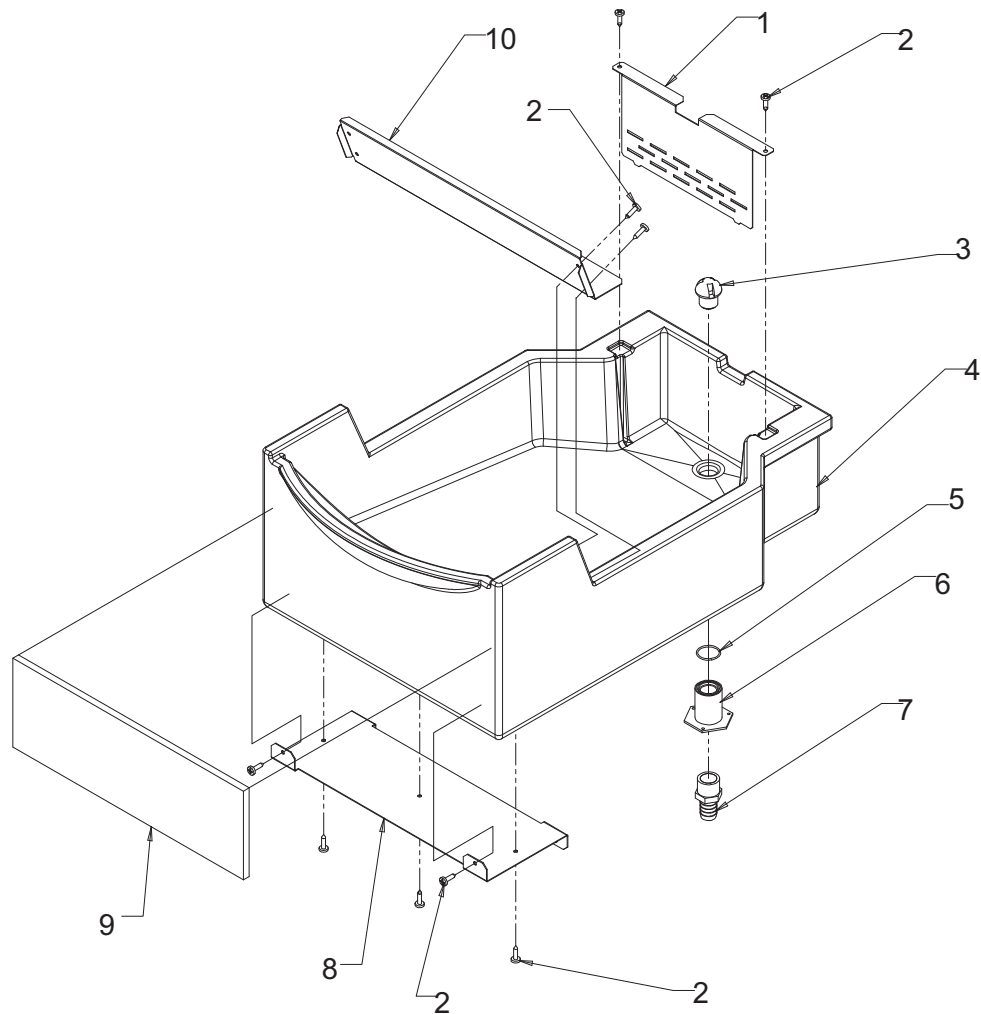

CD40022 and CD40030 Service Parts

Ice Catch Pan

Item Number	Part Number	Description
1	1011351-99	Screen
2	NLA	Screw
3	1011351-02	Drain top
4	NLA	Complete assembly as shown
5	1011351-69	O-ring
6	1011351-05	Drain bottom
7	1011351-76	Drain fitting
8	1011351-117	Drain pan bracket
9	1011351-28	Foam pad
10	1011351-116	Drain guard