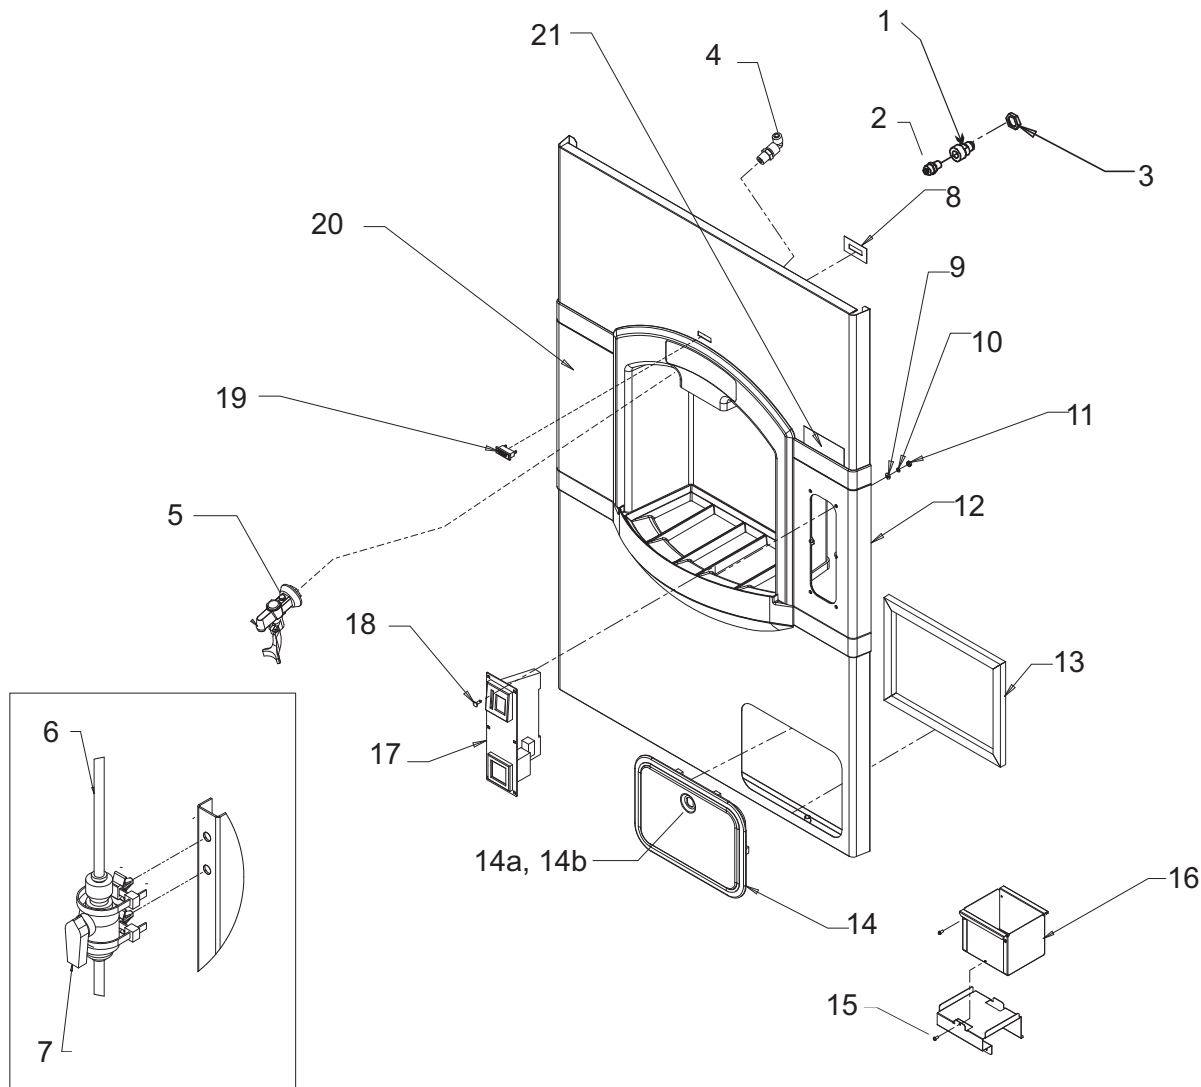

CD40022 and CD40030 Service Parts

Front and Top Panels

Item Number	Part Number	Description
1	1011339-104	Gasket tape, order by ft.
1a	1011339-104	Use 27.5" for CD40030, 19.5" for CD40022
1b	1011339-104	Use 27.88"
1c	1011339-104	Use 27.25" for CD40030, 19.25" for CD40022
2	1011351-24	CD40030 top panel
	1011351-25	CD40022 top panel
3	1011351-42	Top panel screw
4	1011351-26	CD40030 panel insulation
	1011351-27	CD40022 panel insulation
5	1011351-89	See Page 3
	1011351-91	See Page 3
	1011351-92	See Page 3
6	1011351-120	Ice deflector-30 inch wide only
7	1011351-110	30 inch wide ice machine mounting bracket
	1011351-11	22 inch wide ice machine mounting bracket
8	1011339-143	Legs (Set of 4 ea.)

* includes items 1 thru 4

CD40022 and CD40030 Service Parts

CD40130 and CD40230 Front Panel & Related Parts

Item Number	Part Number	Description
1	1011351-74	Water inlet fitting
2	1011351-75	Straight connector
3	1011351-31	Pal nut
4	1011351-77	Male elbow connector
5	1011351-23	Water faucet
6	1011351-71	Tubing, order per ft
7	1011351-78	Shut off valve
8	1011351-119	Indicator light backing
9	1011339-52	Washer for coin mech
10	1011339-65	Lockwasher
11	1011339-50	Hex nut (8-32)
12	1011351-20	Right side flange for coin mech model
13	1011351-01	Door shim
14	1011351-60	Door and lock
14a	1011351-64	Lock and key
14b	1011351-65	Key
15	1011339-70	Coin box screw
16	1011351-114	Coin box
17	1011351-62	Coin mechanism
	1011351-63	Coin switch
18	1011351-61	Mounting screw
19	1011351-68	Ready light
20	NLA	CD40030 left side flange
21	1011351-79	Coin mech label