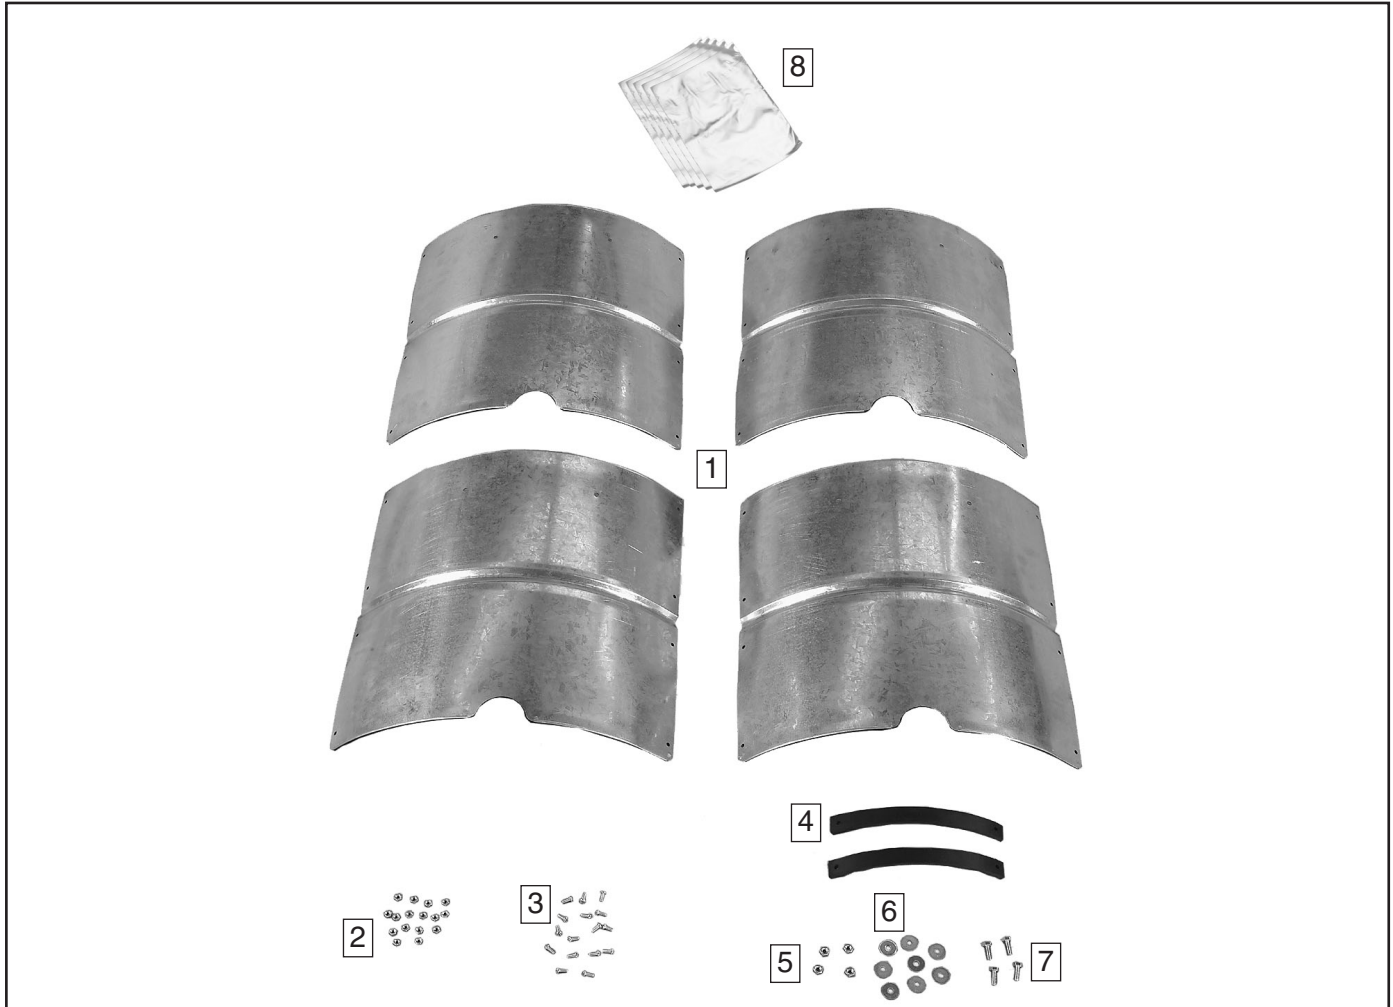

H8173 Parts Breakdown and List

Item	Part Number	Description	Quantity
1	PH8173001	Bag Holder Plates	4
2	PN07	Hex Nuts #10-24	16
3	PS06	Phillip Head Screws #10-24 x 3/8"	16
4	PH8173004	Rubber Handles	2
5	PN05	Hex Nuts 1/4"-20	4
6	PH8173006	Fender Washers 1/4"	8
7	PB02	Hex Bolts 1/4"-20 x 5/8"	4
8	PH8173008	Collection Bag 25 1/8" x 39 3/8"	5