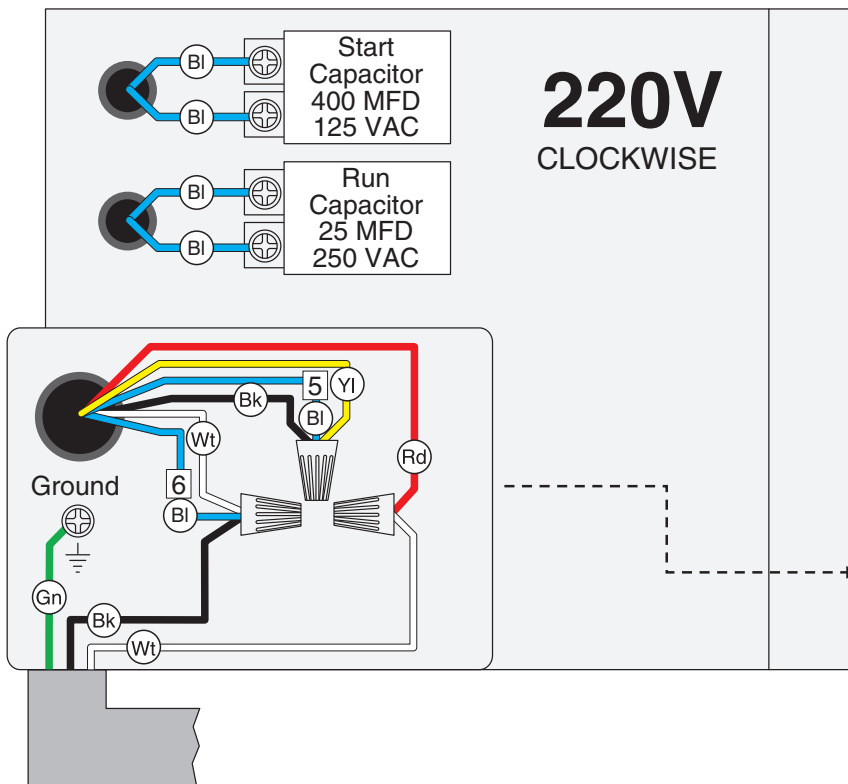

G2908 Wiring Diagram

View this page in color at www.grizzly.com.

COLOR KEY

BLACK	Bk
WHITE	Wt
GREEN	Gn
RED	Rd
YELLOW	Yl
BLUE	Bl

WARNING!
SHOCK HAZARD!
Disconnect power before working on wiring.

NOTICE
The motor wiring shown here is current at the time of printing, but it may not match your machine. Always use the wiring diagram inside the motor junction box.