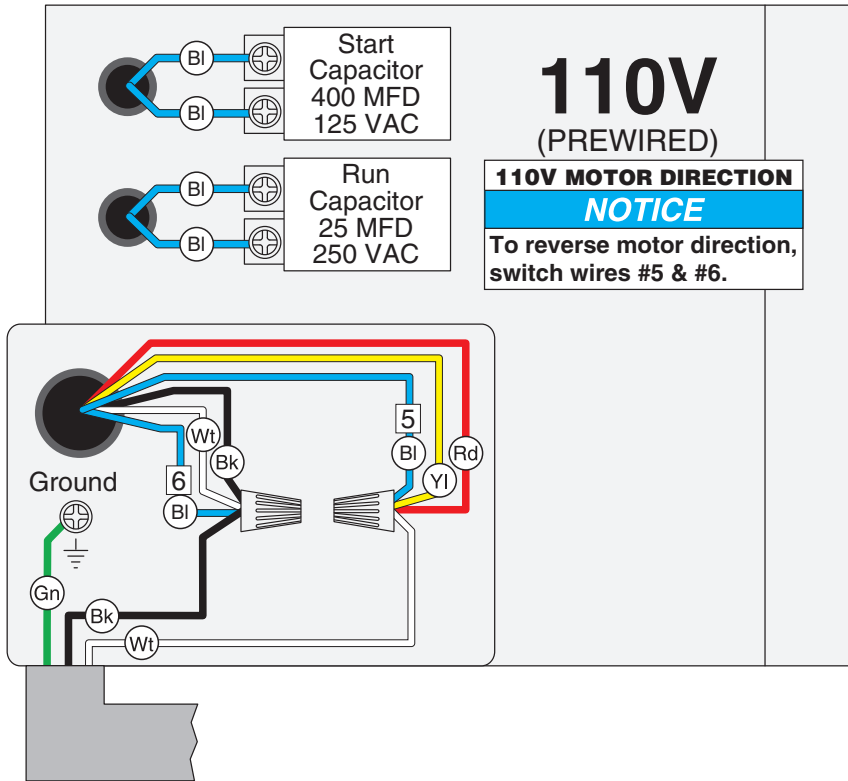

G2908 Wiring Diagram

View this page in color at www.grizzly.com.