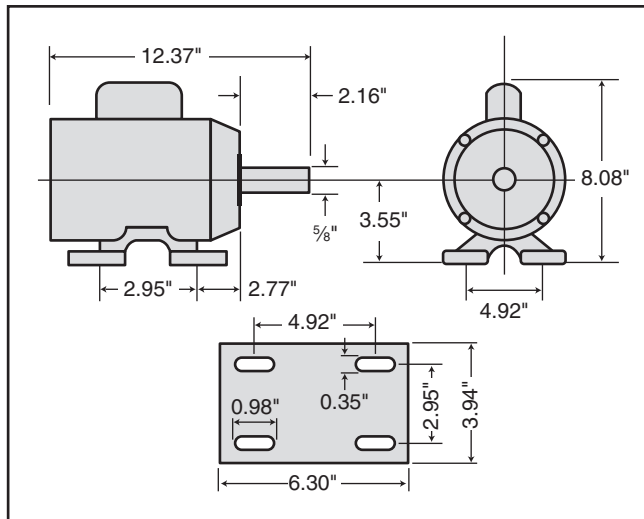

MODEL G2908

1½ HP ELECTRIC MOTOR

INSTRUCTION SHEET

Model G2908 Specifications

Power 1½ HP
 Cycle..... 60Hz
 Voltage 110/220V
 Prewired 110V
 Amps 15.6A/7.8A
 RPM..... 3450
 Phase Single
 Class..... E
 Start Capacitor 400MFD 125VAC
 Dimensions..... 1¾"D x 3⅜"L
 Run Capacitor 25MFD 250VAC
 Dimensions..... 1⅜"D x 2⅜"L

Replaceable Parts

REF PART # DESCRIPTION

REF	PART #	DESCRIPTION
1	P2908001	S CAPACITOR COVER
2	PC400T	S CAPACITOR 400M 250V 1-3/4 X 3-3/8
3	P2908003	WIRING COVER PLATE
4	PCS007	CENTRIFUGAL SWITCH 1/2-3450
5	PCP001	CONTACT PLATE
6	P6202ZZ	BALL BEARING 6202ZZ
7	P6203ZZ	BALL BEARING 6203ZZ
8	PK15	KEY 3/16 X 3/16 X 1-1/4
9	P2908009	R CAPACITOR COVER
10	PC025B	R CAPACITOR 25M 250V 1-3/8 X 2-3/8