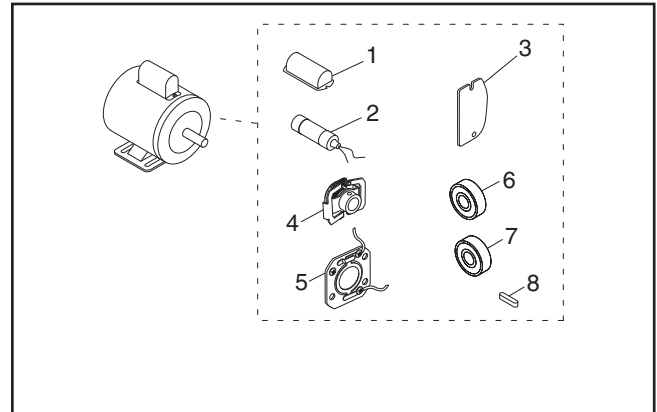

MODEL G2908

1½ HP ELECTRIC MOTOR

INSTRUCTION SHEET

Model G2908 Specifications

Power 1½ HP
 Cycle..... 60Hz
 Voltage 110/220V
 Prewired 110V
 Amps 15.6A/7.8A
 RPM..... 3450
 Phase Single
 Class..... E
 Start Capacitor 400MFD 125VAC
 Dimensions..... 1¾"D x 3⅜"L
 Run Capacitor 25MFD 250VAC
 Dimensions..... 1⅜"D x 2⅜"L

Replaceable Parts

REF PART # DESCRIPTION

REF	PART #	DESCRIPTION
1	P2908001	S CAPACITOR COVER
2	PC400T	S CAPACITOR 400M 250V 1-3/4 X 3-3/8
3	P2908003	WIRING COVER PLATE
4	PCS007	CENTRIFUGAL SWITCH 1/2-3450
5	PCP001	CONTACT PLATE
6	P6202ZZ	BALL BEARING 6202ZZ
7	P6203ZZ	BALL BEARING 6203ZZ
8	PK15	KEY 3/16 X 3/16 X 1-1/4
9	P2908009	R CAPACITOR COVER
10	PC025B	R CAPACITOR 25M 250V 1-3/8 X 2-3/8