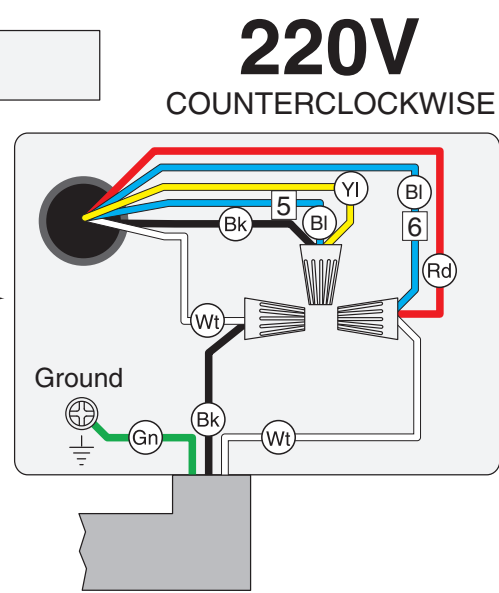

G2908 Wiring Diagram

View this page in color at www.grizzly.com.

COLOR KEY

BLACK	Bk
WHITE	Wt
GREEN	Gn
RED	Rd
YELLOW	Yl
BLUE	Bl

WARNING!
SHOCK HAZARD!
Disconnect power before working on wiring.

NOTICE
The motor wiring shown here is current at the time of printing, but it may not match your machine. Always use the wiring diagram inside the motor junction box.