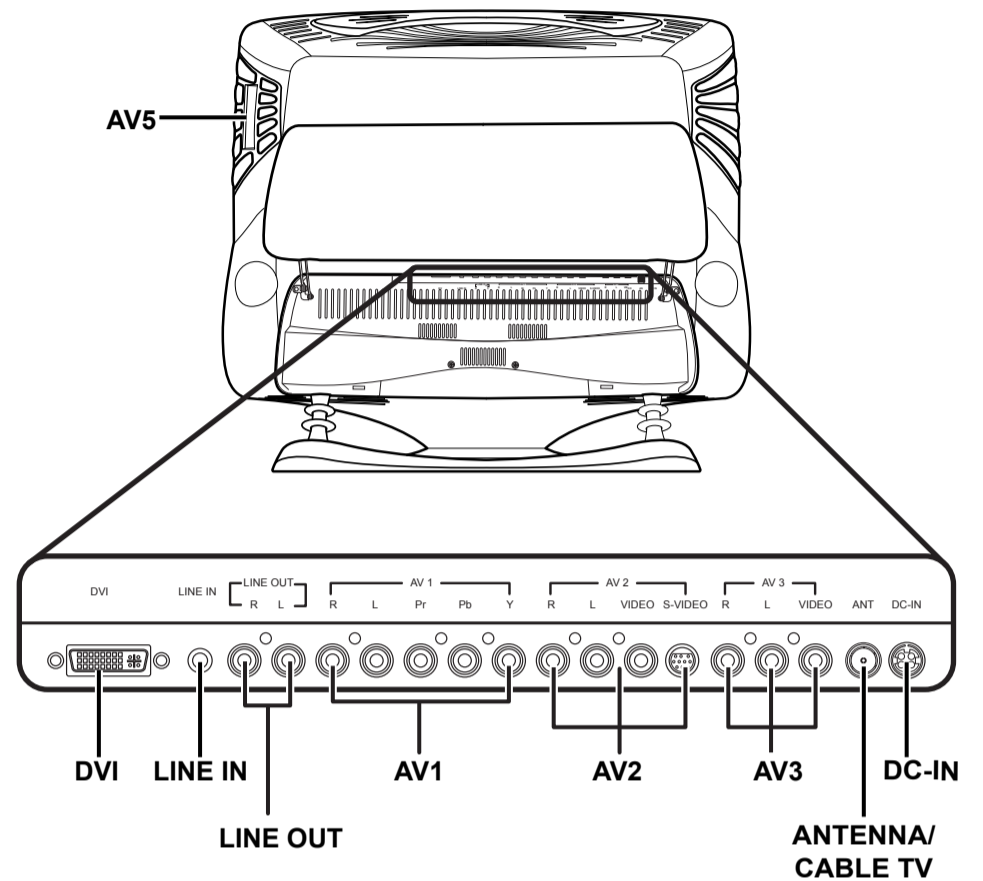

This guide is designed as a reference to help you start using your LCD TV quickly. Please refer to the User's Manual for more detailed installation and safety instructions.

Front View

Rear View

Making Connections

Connecting to Antenna/Cable TV/ PC/AV Devices

Connecting the Power Adapter

1. Connect the power cord to the power adapter as illustrated.
2. Plug the power adapter connector into the DC-IN input jack on the rear panel of the TV.
3. Insert the three-pronged plug at the other end of the power cord into a power outlet.

Note :
Images are for illustration only and may vary by model or region.

Getting Started

Watching Broadcast or Cable TV

1. Press the **POWER** button to turn on your LCD TV.
2. Press the **SOURCE** button to select "TV".
3. Press the **MENU** button to open the OSD menu.
4. Press the **CH▲** or **CH▼** button to select "TV".
5. Press the **VOL +** button to enter "TV MENU".
6. Press the **CH▲** or **CH▼** button to select "SYSTEM".
7. Press the **VOL +** button to select "AUTO, B/G, D/K, I".

Selecting A/V Sources

1. Make sure your TV is turned on and a device such as a DVD player is connected.
2. Press **SOURCE** key on the control panel to select different source signals. The TV channel number, PC or AV1 ~ AV5 appears on the screen.