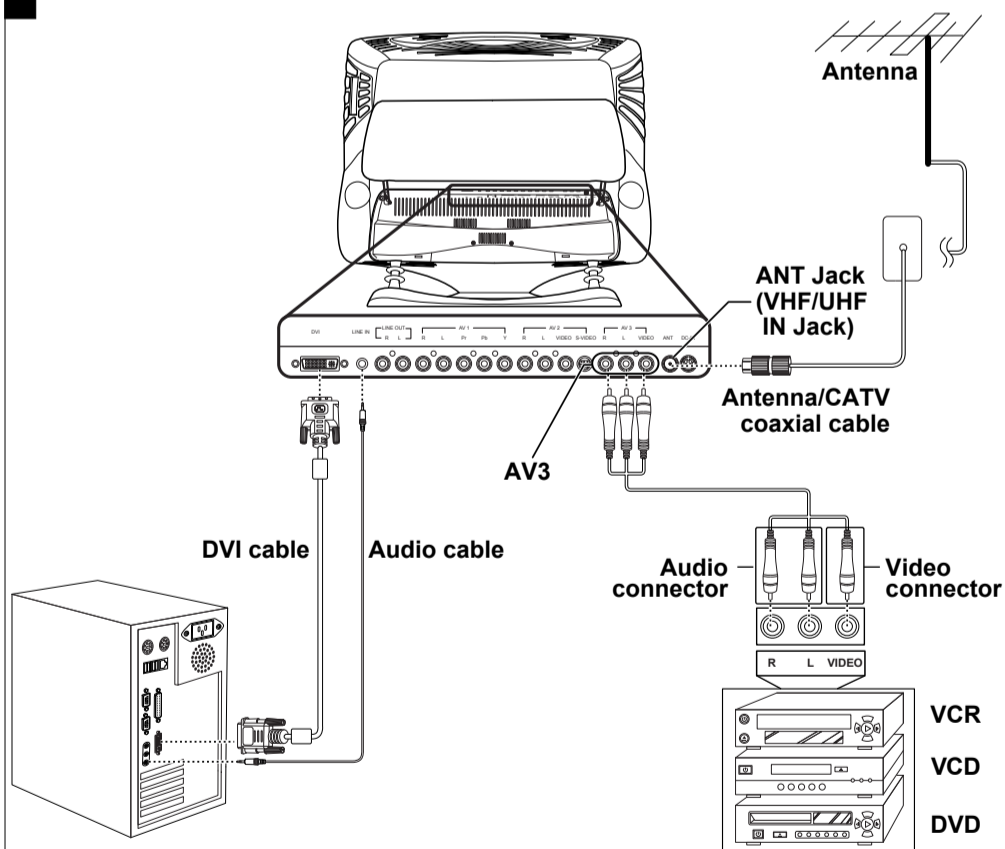

This guide is designed as a reference to help you start using your LCD TV quickly. Please refer to the User's Manual for more detailed installation and safety instructions.

Front View

Rear View

Making Connections

Connecting to Antenna/Cable TV/ PC/AV Devices

Connecting the Power Adapter

1. Connect the power cord to the power adapter as illustrated.
2. Plug the power adapter connector into the DC-IN input jack on the rear panel of the TV.
3. Insert the three-pronged plug at the other end of the power cord into a power outlet.

Selecting A/V Sources

1. Make sure your TV is turned on and a device such as a DVD player is connected.
2. Press **SOURCE** key on the control panel to select different source signals. The TV channel number, PC or AV1 ~ AV5 appears on the screen.

Auto Channel Setup

Please follow the instructions by using the control panel.

1. Press the **MENU** button to enter the OSD menu.
2. Use the **CH▼** button to select "TV".
3. Press the **VOL +** button to enter the TV setting.
4. Press the **CH▼** button until the "Auto Program" feature is selected.
5. Press the **VOL +** button to begin "Auto Program".
6. Your television will begin automatically memorizing the available channels.