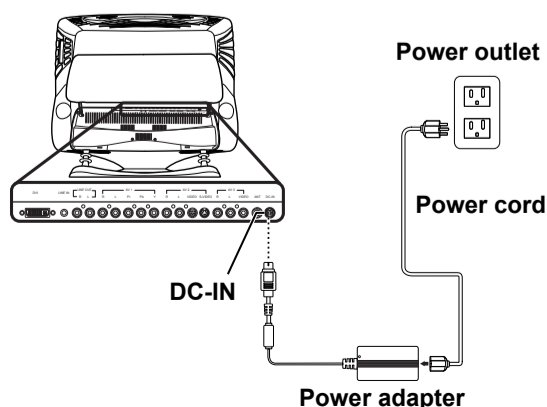

This guide is designed as a reference to help you start using your LCD TV quickly. Please refer to the User's Manual for more detailed installation and safety instructions.

Front View

Rear View

Making Connections

Connecting to Antenna/Cable TV/ PC/AV Devices

Connecting the Power Adapter

1. Connect the power cord to the power adapter as illustrated.
2. Plug the power adapter connector into the DC-IN input jack on the rear panel of the TV.
3. Insert the three-pronged plug at the other end of the power cord into a power outlet.

Note :
Images are for illustration only and may vary by model or region.

Getting Started

Watching Broadcast or Cable TV

1. Press the **POWER** button to turn on your LCD TV.
2. Press the **SOURCE** button to select "TV".
3. Press the **MENU** button to open the OSD menu.
4. Press the **CH▲** or **CH▼** button to select "TV".
5. Press the **VOL +** button to enter "TV MENU".
6. Press the **CH▲** or **CH▼** button to select "SYSTEM".
7. Press the **VOL +** button to select "AUTO, B/G, D/K, I".