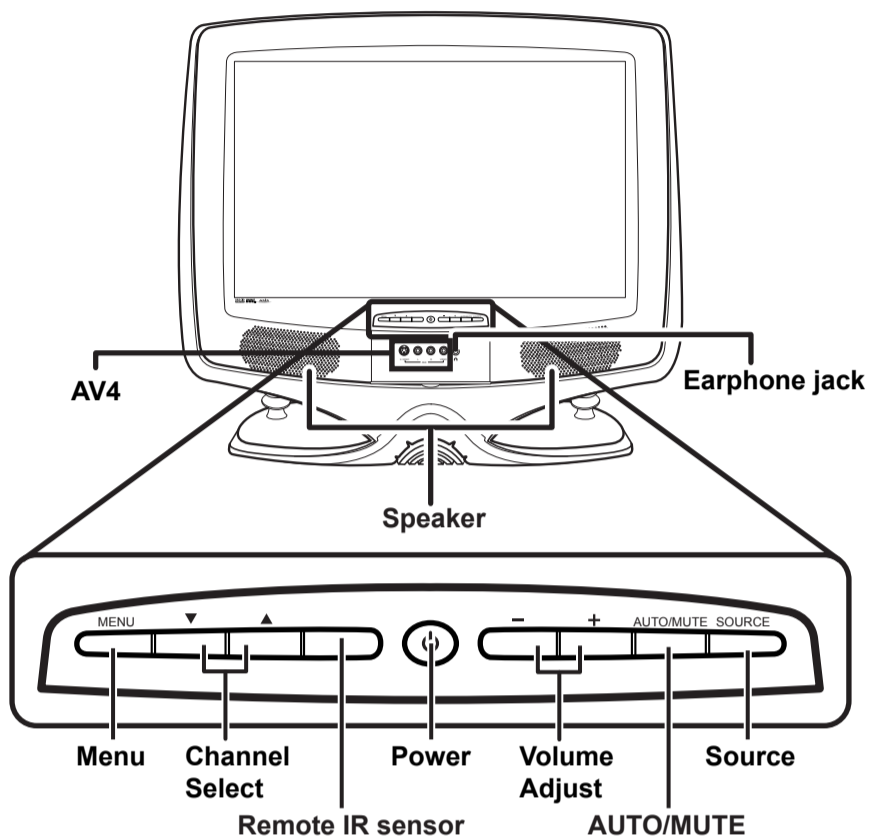

This guide is designed as a reference to help you start using your LCD TV quickly. Please refer to the User's Manual for more detailed installation and safety instructions.

Front View

Rear View

Making Connections

Connecting to Antenna/Cable TV/ PC/AV Devices

Connecting the Power Adapter

1. Connect the power cord to the power adapter as illustrated.
2. Plug the power adapter connector into the DC-IN input jack on the rear panel of the TV.
3. Insert the three-pronged plug at the other end of the power cord into a power outlet.

Note :
Images are for illustration only and may vary by model or region.

Getting Started

Watching Broadcast or Cable TV

1. Press the **POWER** button to turn on your LCD TV.
2. Press the **SOURCE** button to select "TV".
3. Press the **MENU** button to open the OSD menu.
4. Press the **CH▲** or **CH▼** button to select "TV".
5. Press the **VOL +** button to enter "TV MENU".
6. Press the **CH▲** or **CH▼** button to select "SYSTEM".
7. Press the **VOL +** button to select "AUTO, B/G, D/K, I".

Selecting A/V Sources

1. Make sure your TV is turned on and a device such as a DVD player is connected.
2. Press **SOURCE** key on the control panel to select different source signals. The TV channel number, PC or AV1 ~ AV5 appears on the screen.