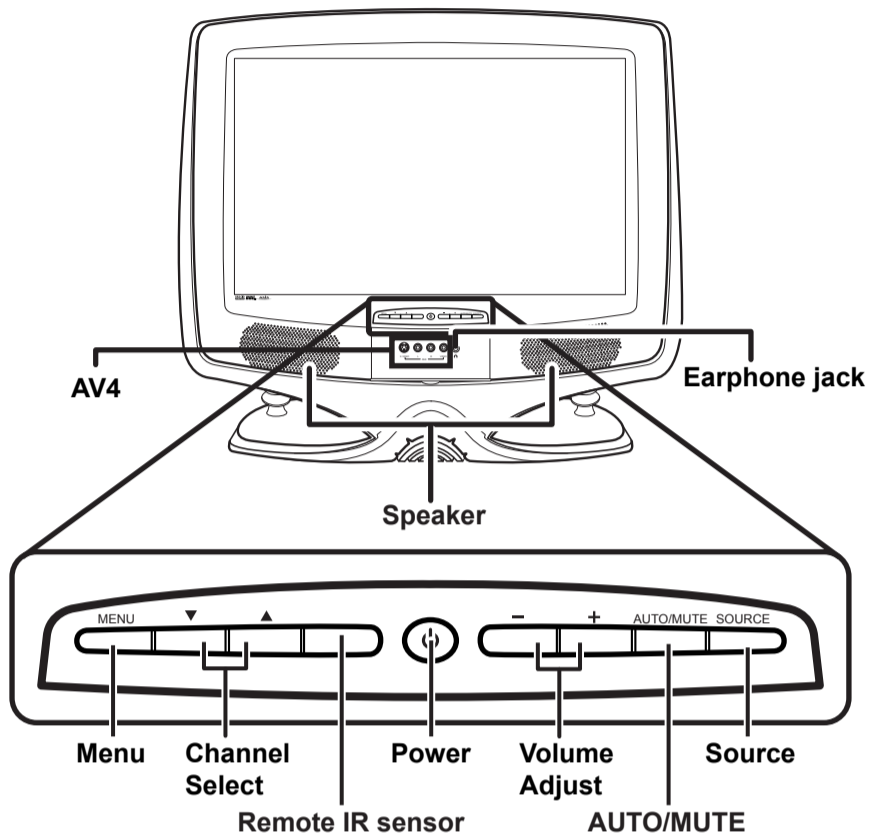

This guide is designed as a reference to help you start using your LCD TV quickly. Please refer to the User's Manual for more detailed installation and safety instructions.

Front View

Rear View

Making Connections

Connecting to Antenna/Cable TV/ PC/AV Devices

Connecting the Power Adapter

1. Connect the power cord to the power adapter as illustrated.
2. Plug the power adapter connector into the DC-IN input jack on the rear panel of the TV.
3. Insert the three-pronged plug at the other end of the power cord into a power outlet.

Note :
Images are for illustration only and may vary by model or region.

Getting Started

Watching Broadcast or Cable TV

1. Press the **POWER** button to turn on your LCD TV.
2. Press the **SOURCE** button to select "TV".
3. Press the **MENU** button to open the OSD menu.
4. Press the **CH▲** or **CH▼** button to select "TV".
5. Press the **VOL +** button to enter "TV MENU".
6. Press the **CH▲** or **CH▼** button to select "SYSTEM".
7. Press the **VOL +** button to select "AUTO, B/G, D/K, I".

Selecting A/V Sources

1. Make sure your TV is turned on and a device such as a DVD player is connected.
2. Press **SOURCE** key on the control panel to select different source signals. The TV channel number, PC or AV1 ~ AV5 appears on the screen.