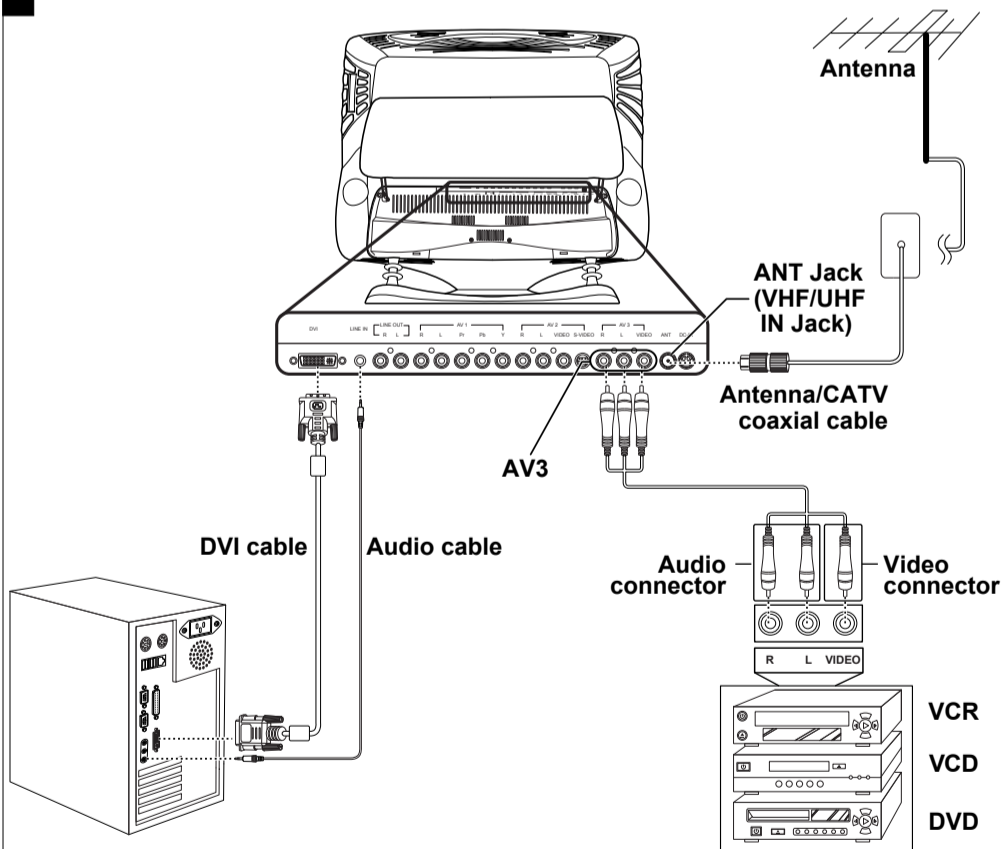

This guide is designed as a reference to help you start using your LCD TV quickly. Please refer to the User's Manual for more detailed installation and safety instructions.

Front View

Rear View

Making Connections

Connecting to Antenna/Cable TV/ PC/AV Devices

Connecting the Power Adapter

1. Connect the power cord to the power adapter as illustrated.
2. Plug the power adapter connector into the DC-IN input jack on the rear panel of the TV.
3. Insert the three-pronged plug at the other end of the power cord into a power outlet.

Note :
Images are for illustration only and may vary by model or region.

Getting Started

Watching Broadcast or Cable TV

1. Press the **POWER** button to turn on your LCD TV.
2. Press the **SOURCE** button to select "TV".
3. Press the **MENU** button to open the OSD menu.
4. Press the **CH▲** or **CH▼** button to select "TV".
5. Press the **VOL +** button to enter "TV MENU".
6. Press the **CH▲** or **CH▼** button to select "SYSTEM".
7. Press the **VOL +** button to select "AUTO, B/G, D/K, I".

Selecting A/V Sources

1. Make sure your TV is turned on and a device such as a DVD player is connected.
2. Press **SOURCE** key on the control panel to select different source signals. The TV channel number, PC or AV1 ~ AV5 appears on the screen.