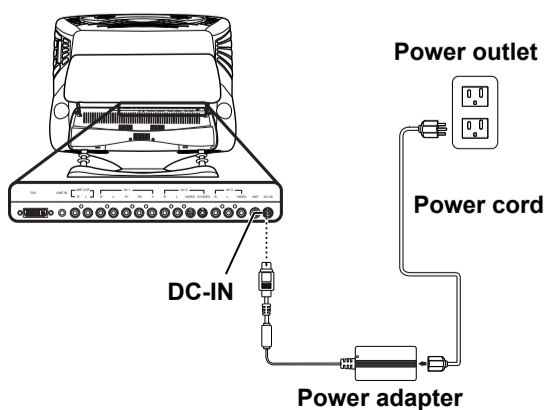

This guide is designed as a reference to help you start using your LCD TV quickly. Please refer to the User's Manual for more detailed installation and safety instructions.

Front View

Rear View

Making Connections

Connecting to Antenna/Cable TV/ PC/AV Devices

Connecting the Power Adapter

1. Connect the power cord to the power adapter as illustrated.
2. Plug the power adapter connector into the DC-IN input jack on the rear panel of the TV.
3. Insert the three-pronged plug at the other end of the power cord into a power outlet.

Note :
Images are for illustration only and may vary by model or region.

Getting Started

Watching Broadcast or Cable TV

1. Press the **POWER** button to turn on your LCD TV.
2. Press the **SOURCE** button to select "TV".
3. Press the **MENU** button to open the OSD menu.
4. Press the **CH▲** or **CH▼** button to select "TV".
5. Press the **VOL +** button to enter "TV MENU".
6. Press the **CH▲** or **CH▼** button to select "SYSTEM".
7. Press the **VOL +** button to select "AUTO, B/G, D/K, I".