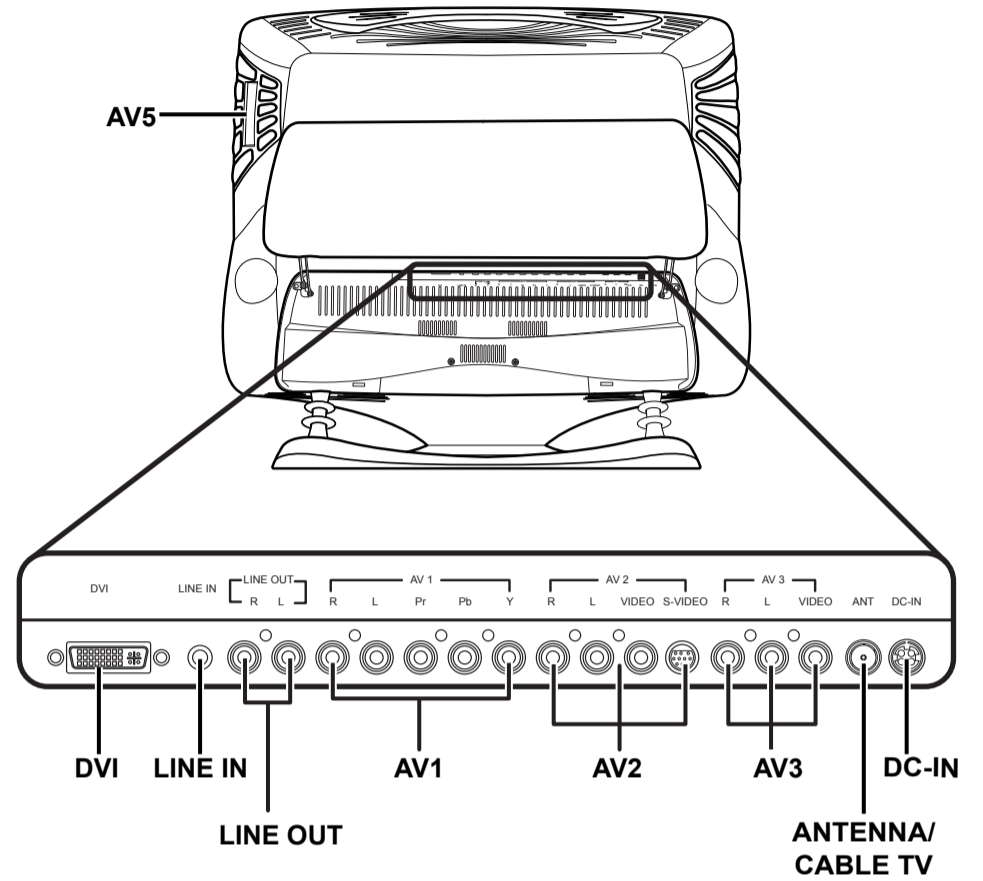

This guide is designed as a reference to help you start using your LCD TV quickly. Please refer to the User's Manual for more detailed installation and safety instructions.

Front View

Rear View

Making Connections

Connecting to Antenna/Cable TV/ PC/AV Devices

Connecting the Power Adapter

1. Connect the power cord to the power adapter as illustrated.
2. Plug the power adapter connector into the DC-IN input jack on the rear panel of the TV.
3. Insert the three-pronged plug at the other end of the power cord into a power outlet.

Note :
Images are for illustration only and may vary by model or region.

Getting Started

Watching Broadcast or Cable TV

1. Press the **POWER** button to turn on your LCD TV.
2. Press the **SOURCE** button to select "TV".
3. Press the **MENU** button to open the OSD menu.
4. Press the **CH▲** or **CH▼** button to select "TV".
5. Press the **VOL +** button to enter "TV MENU".
6. Press the **CH▲** or **CH▼** button to select "SYSTEM".
7. Press the **VOL +** button to select "AUTO, B/G, D/K, I".

Selecting A/V Sources

1. Make sure your TV is turned on and a device such as a DVD player is connected.
2. Press **SOURCE** key on the control panel to select different source signals. The TV channel number, PC or AV1 ~ AV5 appears on the screen.