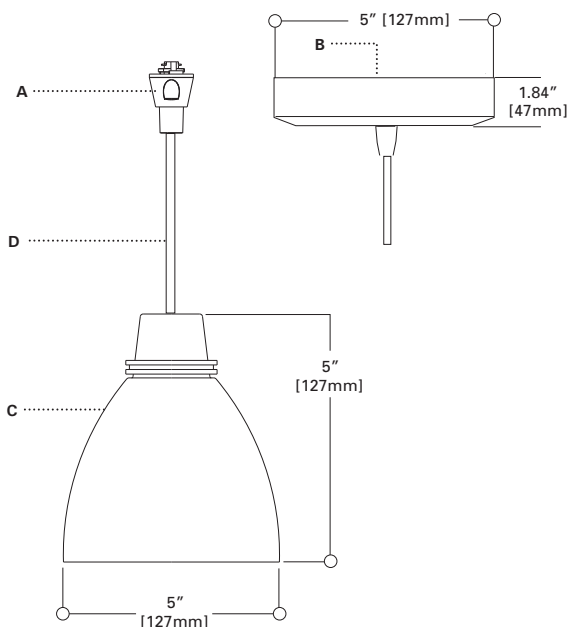

B ... Canopy - Surface Mount

Aluminum canopy with integral 12V transformer. Attaches to standard junction box.

C ... Shade

Spun Metal shade with annular grooved decorative collar. Interior is painted a white reflective finish for optimal light output.

D ... Cord

Field adjustable 8' long 18AWG clear-jacketed cord.

Labels

ETL Classified.

LV2MDME H2MDME

Classic Low Voltage
Pendant
Dome
50W MR16/T4

Linea
Surface

	MDME		4	
Track LV2=Linea Track H2=Low Voltage Surface Mount	Style MDME=Metal Dome	Shade Colors AH=Aluminum BRZ=Bronze	Lamp Type (not included) 4=12V MR16, T4	Adapter/Canopy Finish Blank=Same as Shade (LV2 is not available in BRZ finish) P=White MB=Black