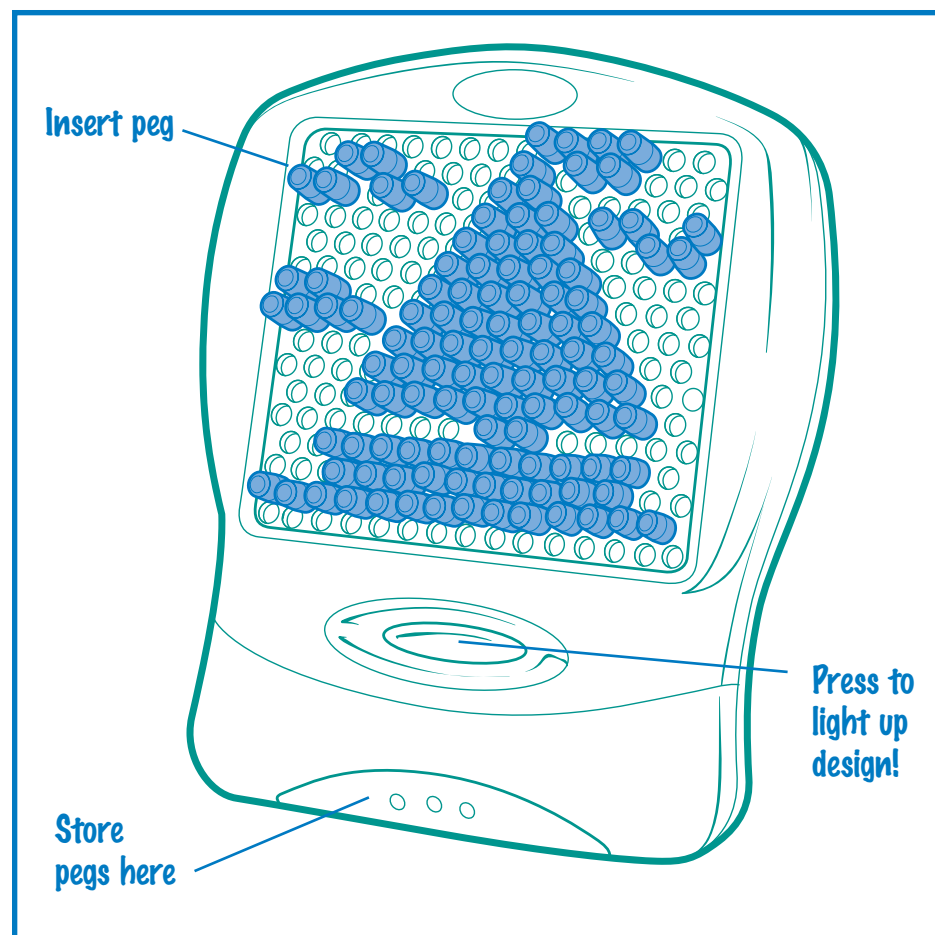

## TO REPLACE THE LIGHT BULB

PR6 bulb required.

Use a Phillips screwdriver to loosen 4 screws in back panel. Remove back panel. Turn unit over, remove screw from bulb cover and remove cover. Pull out old light bulb and replace with a new PR6 bulb. Refasten bulb cover, tighten bulb cover screw, then tighten screws to secure back panel.

## TO INSTALL BATTERIES

Using Phillips screwdriver, loosen screw in battery compartment cover (screw stays attached to cover). Remove cover. Insert 2 "C" alkaline batteries. Replace cover and tighten screw.

## TO PLAY

This portable, fun-filled toy comes with 120 pegs to make all kinds of designs that light-up. All it takes is your imagination!

- Insert the pegs into the holes to make colorful designs. Be creative!
- Press the button at the bottom of toy to light-up your designs. The light will stay on for approximately 3 minutes each time you press the button, then turn off to conserve battery life.