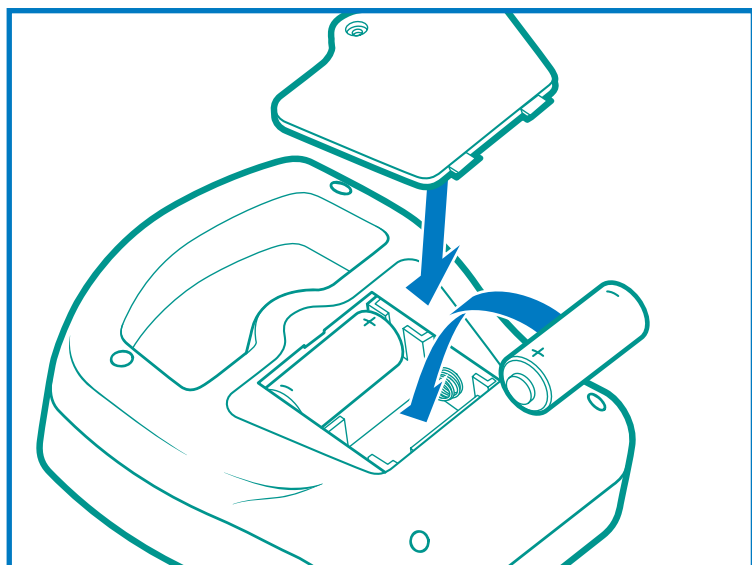

## TO REPLACE THE LIGHT BULB

PR6 bulb required.

Use a Phillips screwdriver to loosen 4 screws in back panel. Remove back panel. Turn unit over, remove screw from bulb cover and remove cover. Pull out old light bulb and replace with a new PR6 bulb. Refasten bulb cover, tighten bulb cover screw, then tighten screws to secure back panel.

## TO INSTALL BATTERIES

Using Phillips screwdriver, loosen screw in battery compartment cover (screw stays attached to cover). Remove cover. Insert 2 "C" alkaline batteries. Replace cover and tighten screw.