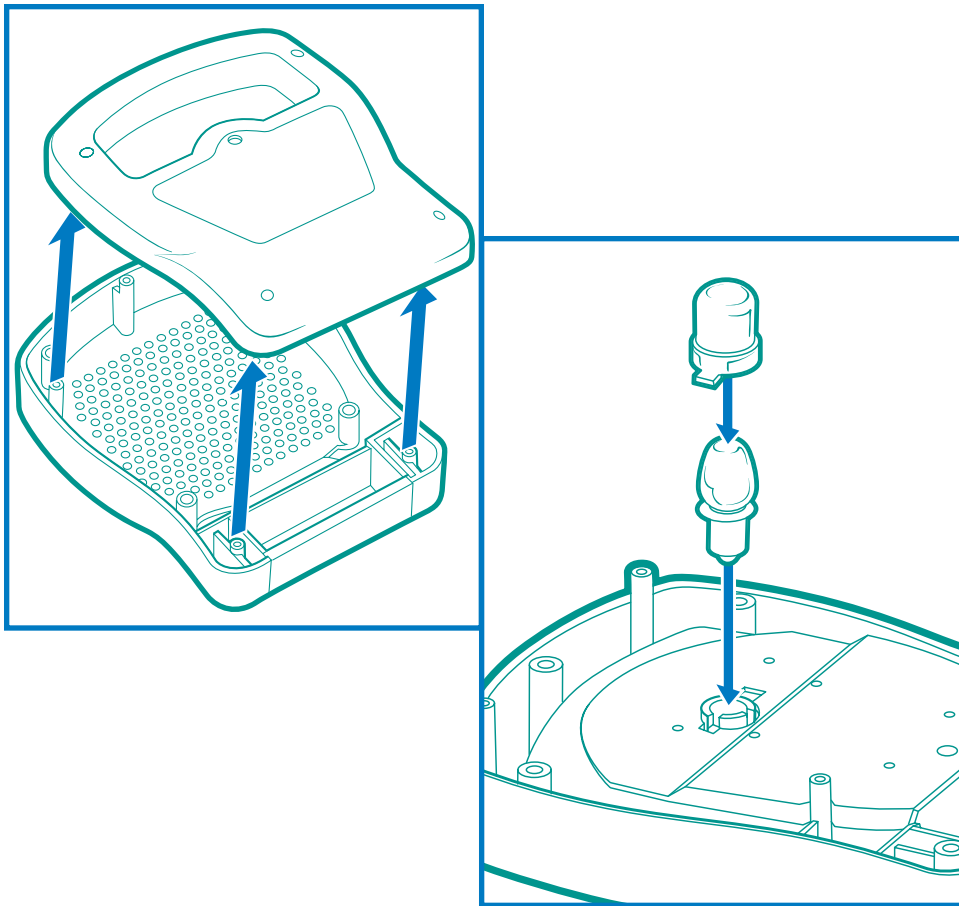

## TO REPLACE THE LIGHT BULB

PR6 bulb required.

Use a Phillips screwdriver to loosen 4 screws in back panel. Remove back panel. Turn unit over, remove screw from bulb cover and remove cover. Pull out old light bulb and replace with a new PR6 bulb. Refasten bulb cover, tighten bulb cover screw, then tighten screws to secure back panel.

## TO INSTALL BATTERIES

Using Phillips screwdriver, loosen screw in battery compartment cover (screw stays attached to cover). Remove cover. Insert 2 "C" alkaline batteries. Replace cover and tighten screw.

## TO PLAY

This portable, fun-filled toy comes with 120 pegs to make all kinds of designs that light-up. All it takes is your imagination!

- Insert the pegs into the holes to make colorful designs. Be creative!
- Press the button at the bottom of toy to light-up your designs. The light will stay on for approximately 3 minutes each time you press the button, then turn off to conserve battery life.