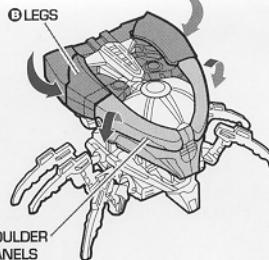

SHOULDER HINGE

▶ 4

Pivot lower torso down slightly. Rotate hips and legs completely around. Rotate energy claws.

▶ 5

Pivot shoulder disks outward and back, allowing arms to rotate under hips. Fit pins on lower arm shields into holes as shown.

HOLES

SHOULDER DISK

PIN

▶ 6

TOP PANEL

Fold legs here in next panel.

Move legs apart and rotate all leg parts into position shown. Rotate top panel.

▶ 7

Ⓐ Fold small link on shoulder disk down and close shoulder panels around central housing, pushing pins into holes at front.

Ⓑ LEGS

Ⓐ SHOULDER PANELS

Ⓑ Bending legs at joint shown in previous panel, fold inward to position shown. Push rib into slot at rear bottom of robot feet to hold together.

BATTLE PLATFORM MODE

SPARK CRYSTAL

MISSILE JAW

Press down and roll for crawling leg action. Lower jaw to fire missile by pressing Spark Crystal.

Reverse the order of the instructions to convert back into robot.