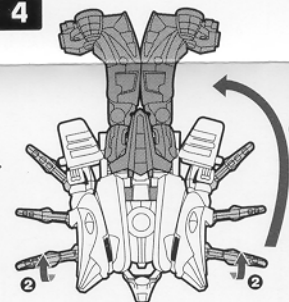

▶ 1

Load missile in back with notch toward rear of figure.

LAUNCHER
SPARK CRYSTAL

Press Spark Crystal to deploy launcher and fire missile. Repeatedly press Spark Crystal to activate energy claw action.

ENERGY CLAWS

▶ 2

Return launcher to continue conversion. Rotate robot head and close leg panels.

LEG PANEL LEG PANEL

▶ 3

SHOULDER PANEL

Rotate lower legs at knees. Position shoulder panels as shown. Raise arms above head. Rotate hands down, tucking fingers into upper arms.

SHOULDER HINGE

▶ 4

Pivot lower torso down slightly. Rotate hips and legs completely around. Rotate energy claws.

▶ 5

Pivot shoulder disks outward and back, allowing arms to rotate under hips. Fit pins on lower arm shields into holes as shown.