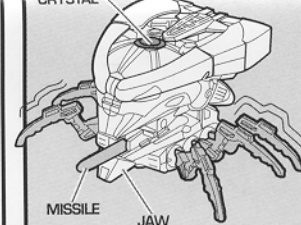

SHOULDER HINGE

▶ 4

Pivot lower torso down slightly. Rotate hips and legs completely around. Rotate energy claws.

▶ 5

Pivot shoulder disks outward and back, allowing arms to rotate under hips. Fit pins on lower arm shields into holes as shown.

Ⓐ Fold small link on shoulder disk down and close shoulder panels around central housing, pushing pins into holes at front.

Ⓑ LEGS

Ⓐ SHOULDER PANELS

Ⓑ Bending legs at joint shown in previous panel, fold inward to position shown. Push rib into slot at rear bottom of robot feet to hold together.

BATTLE PLATFORM MODE

SPARK CRYSTAL

MISSILE JAW

Press down and roll for crawling leg action. Lower jaw to fire missile by pressing Spark Crystal.

Reverse the order of the instructions to convert back into robot.