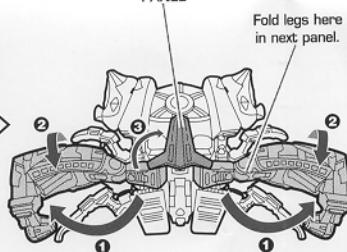

SHOULDER HINGE

▶ 4

Pivot lower torso down slightly. Rotate hips and legs completely around. Rotate energy claws.

▶ 5

Pivot shoulder disks outward and back, allowing arms to rotate under hips. Fit pins on lower arm shields into holes as shown.

HOLES

SHOULDER DISK

PIN

▶ 6

TOP PANEL

Fold legs here in next panel.

Move legs apart and rotate all leg parts into position shown. Rotate top panel.

▶ 7

Ⓐ Fold small link on shoulder disk down and close shoulder panels around central housing, pushing pins into holes at front.

Ⓑ LEGS

Ⓐ SHOULDER PANELS

Ⓑ Bending legs at joint shown in previous panel, fold inward to position shown. Push rib into slot at rear bottom of robot feet to hold together.