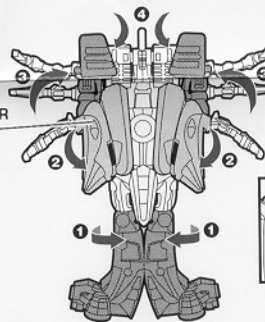

▶ 1

Load missile in back with notch toward rear of figure.

LAUNCHER
SPARK CRYSTAL

Press Spark Crystal to deploy launcher and fire missile. Repeatedly press Spark Crystal to activate energy claw action.

ENERGY CLAWS

▶ 2

Return launcher to continue conversion. Rotate robot head and close leg panels.

LEG PANEL LEG PANEL

▶ 3

SHOULDER PANEL

Rotate lower legs at knees. Position shoulder panels as shown. Raise arms above head. Rotate hands down, tucking fingers into upper arms.

SHOULDER HINGE

▶ 4

Pivot lower torso down slightly. Rotate hips and legs completely around. Rotate energy claws.

▶ 5

Pivot shoulder disks outward and back, allowing arms to rotate under hips. Fit pins on lower arm shields into holes as shown.