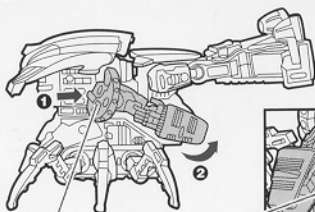

SHOULDER DISK

PIN

▶ 6

TOP PANEL

Fold legs here in next panel.