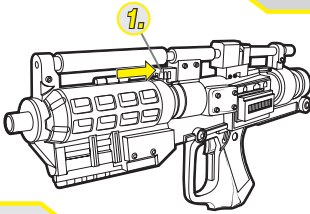

### TO LOAD CAN:

1. Slide lock in direction shown.
2. Open door.
3. With top of canister pointing toward front of toy, insert bottom of canister into compartment. Then, insert rest of canister into compartment. Turn canister so that red mark on top of canister is facing top of toy.
4. Close cover.
5. To operate, squeeze trigger.