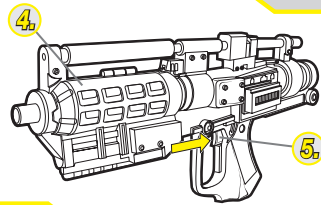

### TO LOAD CAN:

1. Slide lock in direction shown.
2. Open door.
3. With top of canister pointing toward front of toy, insert bottom of canister into compartment. Then, insert rest of canister into compartment. Turn canister so that red mark on top of canister is facing top of toy.
4. Close cover.
5. To operate, squeeze trigger.