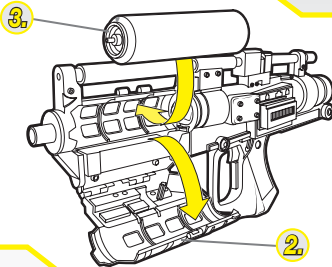

### TO LOAD CAN:

1. Slide lock in direction shown.
2. Open door.
3. With top of canister pointing toward front of toy, insert bottom of canister into compartment. Then, insert rest of canister into compartment. Turn canister so that red mark on top of canister is facing top of toy.
4. Close cover.
5. To operate, squeeze trigger.