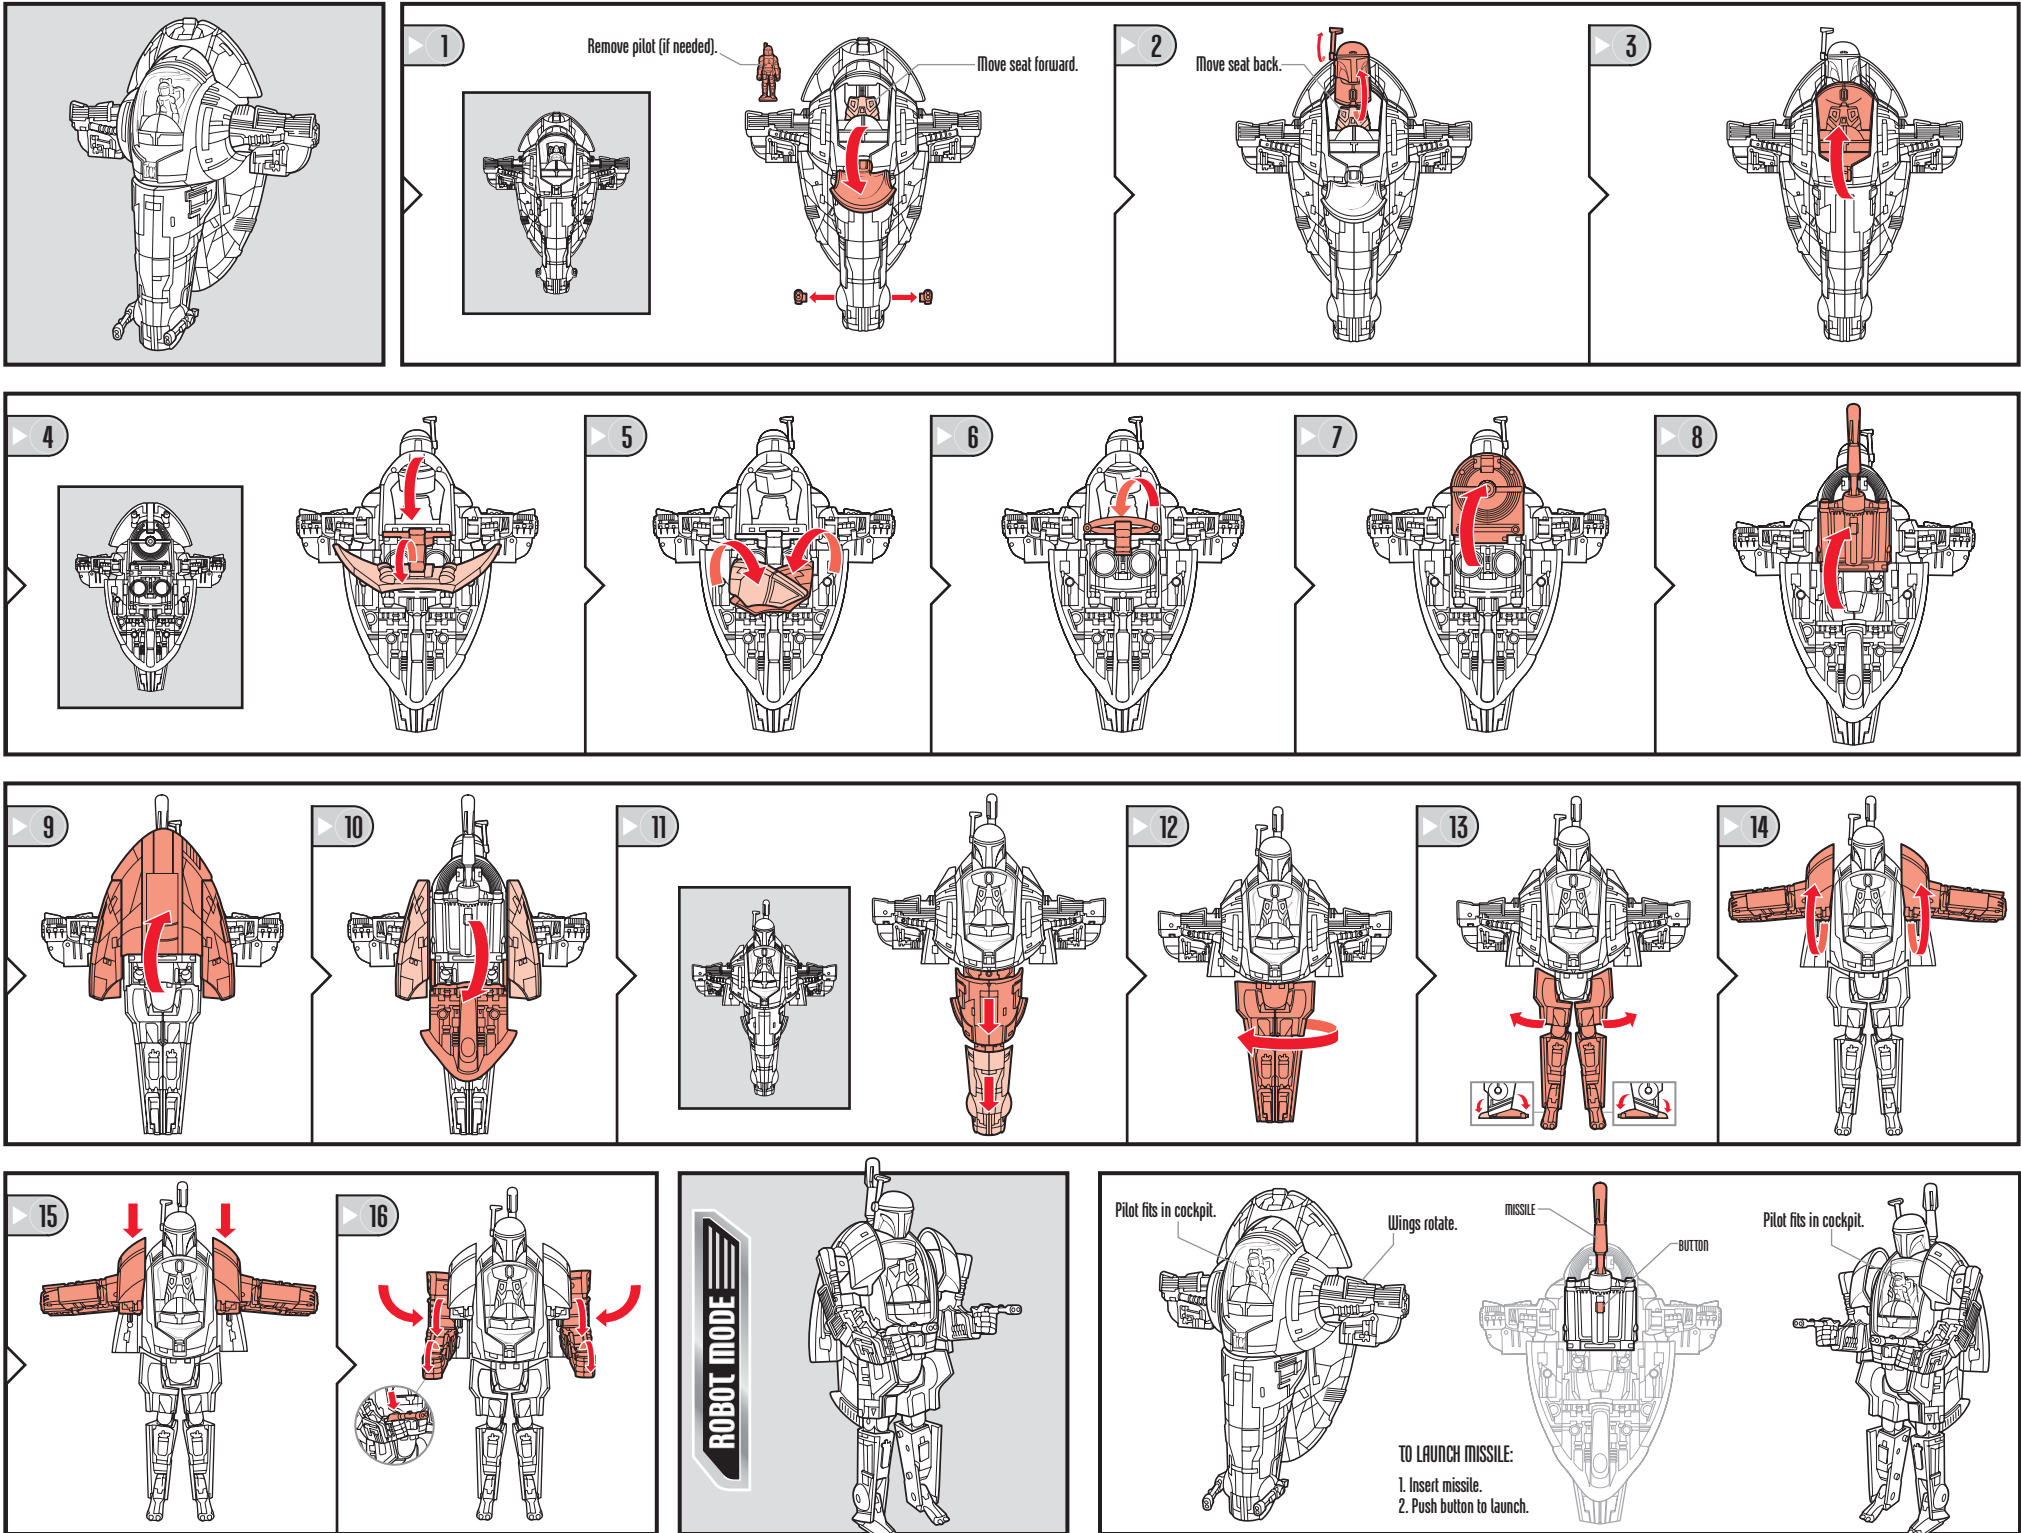

CHOKING HAZARD-Small parts.
Not for children under 3 years.

NOTE: Some parts are made to detach if excessive force is applied and are designed to be reattached if separation occurs. Adult supervision may be necessary for younger children.

CHANGING TO ROBOT

Reverse order of instructions to convert back into vehicle.