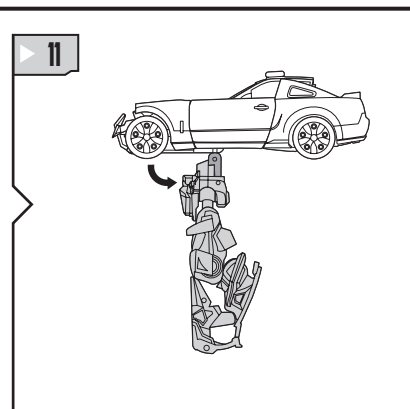

TRANSFORMERS™

BUMBLEBEE™

VS

BARRICADE™

NOTE: Some parts are made to detach if excessive force is applied and are designed to be reattached if separation occurs. Adult supervision may be necessary for younger children.

WARNING:

CHOKING HAZARD-Small parts.
Not for children under 3 years.

AGES 5+

82993

TRANSFORMERS.COM

CHANGING TO VEHICLE

REVERSE ORDER OF INSTRUCTIONS TO CONVERT BACK INTO ROBOT.

Some poses may require hand support.