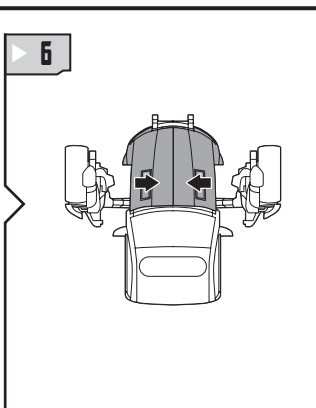

WARNING:

CHOKING HAZARD-Small parts.
Not for children under 3 years.

AGES 5+

82993

TRANSFORMERS.COM

CHANGING TO VEHICLE

REVERSE ORDER OF INSTRUCTIONS TO CONVERT BACK INTO ROBOT.

Some poses may require hand support.