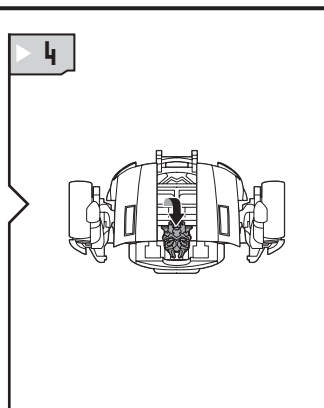

TRANSFORMERS™

BUMBLEBEE™

VS

BARRICADE™

NOTE: Some parts are made to detach if excessive force is applied and are designed to be reattached if separation occurs. Adult supervision may be necessary for younger children.

WARNING:

CHOKING HAZARD-Small parts.
Not for children under 3 years.

AGES 5+

82993

TRANSFORMERS.COM

CHANGING TO VEHICLE

REVERSE ORDER OF INSTRUCTIONS TO CONVERT BACK INTO ROBOT.

Some poses may require hand support.