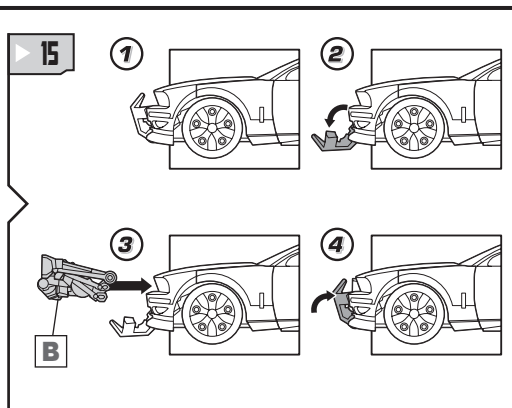

TRANSFORMERS™

BUMBLEBEE™

VS

BARRICADE™

NOTE: Some parts are made to detach if excessive force is applied and are designed to be reattached if separation occurs. Adult supervision may be necessary for younger children.

WARNING:

CHOKING HAZARD-Small parts.
Not for children under 3 years.

AGES 5+

82993

TRANSFORMERS.COM

CHANGING TO VEHICLE

REVERSE ORDER OF INSTRUCTIONS TO CONVERT BACK INTO ROBOT.

Some poses may require hand support.