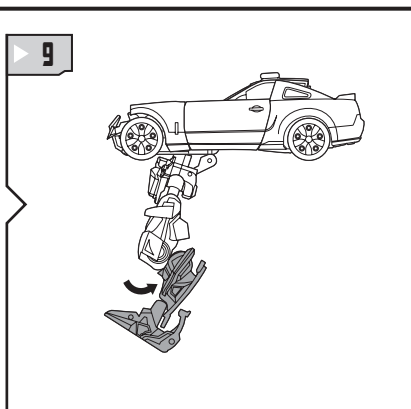

TRANSFORMERS™

BUMBLEBEE™

VS

BARRICADE™

NOTE: Some parts are made to detach if excessive force is applied and are designed to be reattached if separation occurs. Adult supervision may be necessary for younger children.

WARNING:

CHOKING HAZARD-Small parts.
Not for children under 3 years.

AGES 5+

82993

TRANSFORMERS.COM

CHANGING TO VEHICLE

REVERSE ORDER OF INSTRUCTIONS TO CONVERT BACK INTO ROBOT.

Some poses may require hand support.