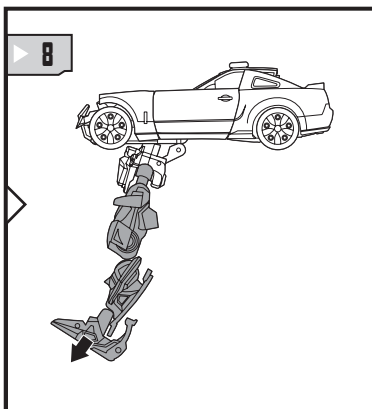

TRANSFORMERS™

BUMBLEBEE™

VS

BARRICADE™

NOTE: Some parts are made to detach if excessive force is applied and are designed to be reattached if separation occurs. Adult supervision may be necessary for younger children.

WARNING:

CHOKING HAZARD-Small parts.
Not for children under 3 years.

AGES 5+

82993

TRANSFORMERS.COM

CHANGING TO VEHICLE

REVERSE ORDER OF INSTRUCTIONS TO CONVERT BACK INTO ROBOT.

Some poses may require hand support.