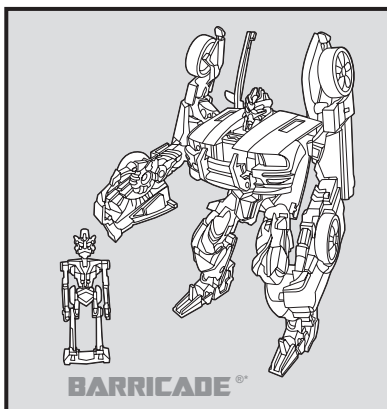

TRANSFORMERS™

BUMBLEBEE™

VS

BARRICADE™

NOTE: Some parts are made to detach if excessive force is applied and are designed to be reattached if separation occurs. Adult supervision may be necessary for younger children.

WARNING:

CHOKING HAZARD-Small parts.
Not for children under 3 years.

AGES 5+

82993

TRANSFORMERS.COM

CHANGING TO VEHICLE

REVERSE ORDER OF INSTRUCTIONS TO CONVERT BACK INTO ROBOT.

Some poses may require hand support.