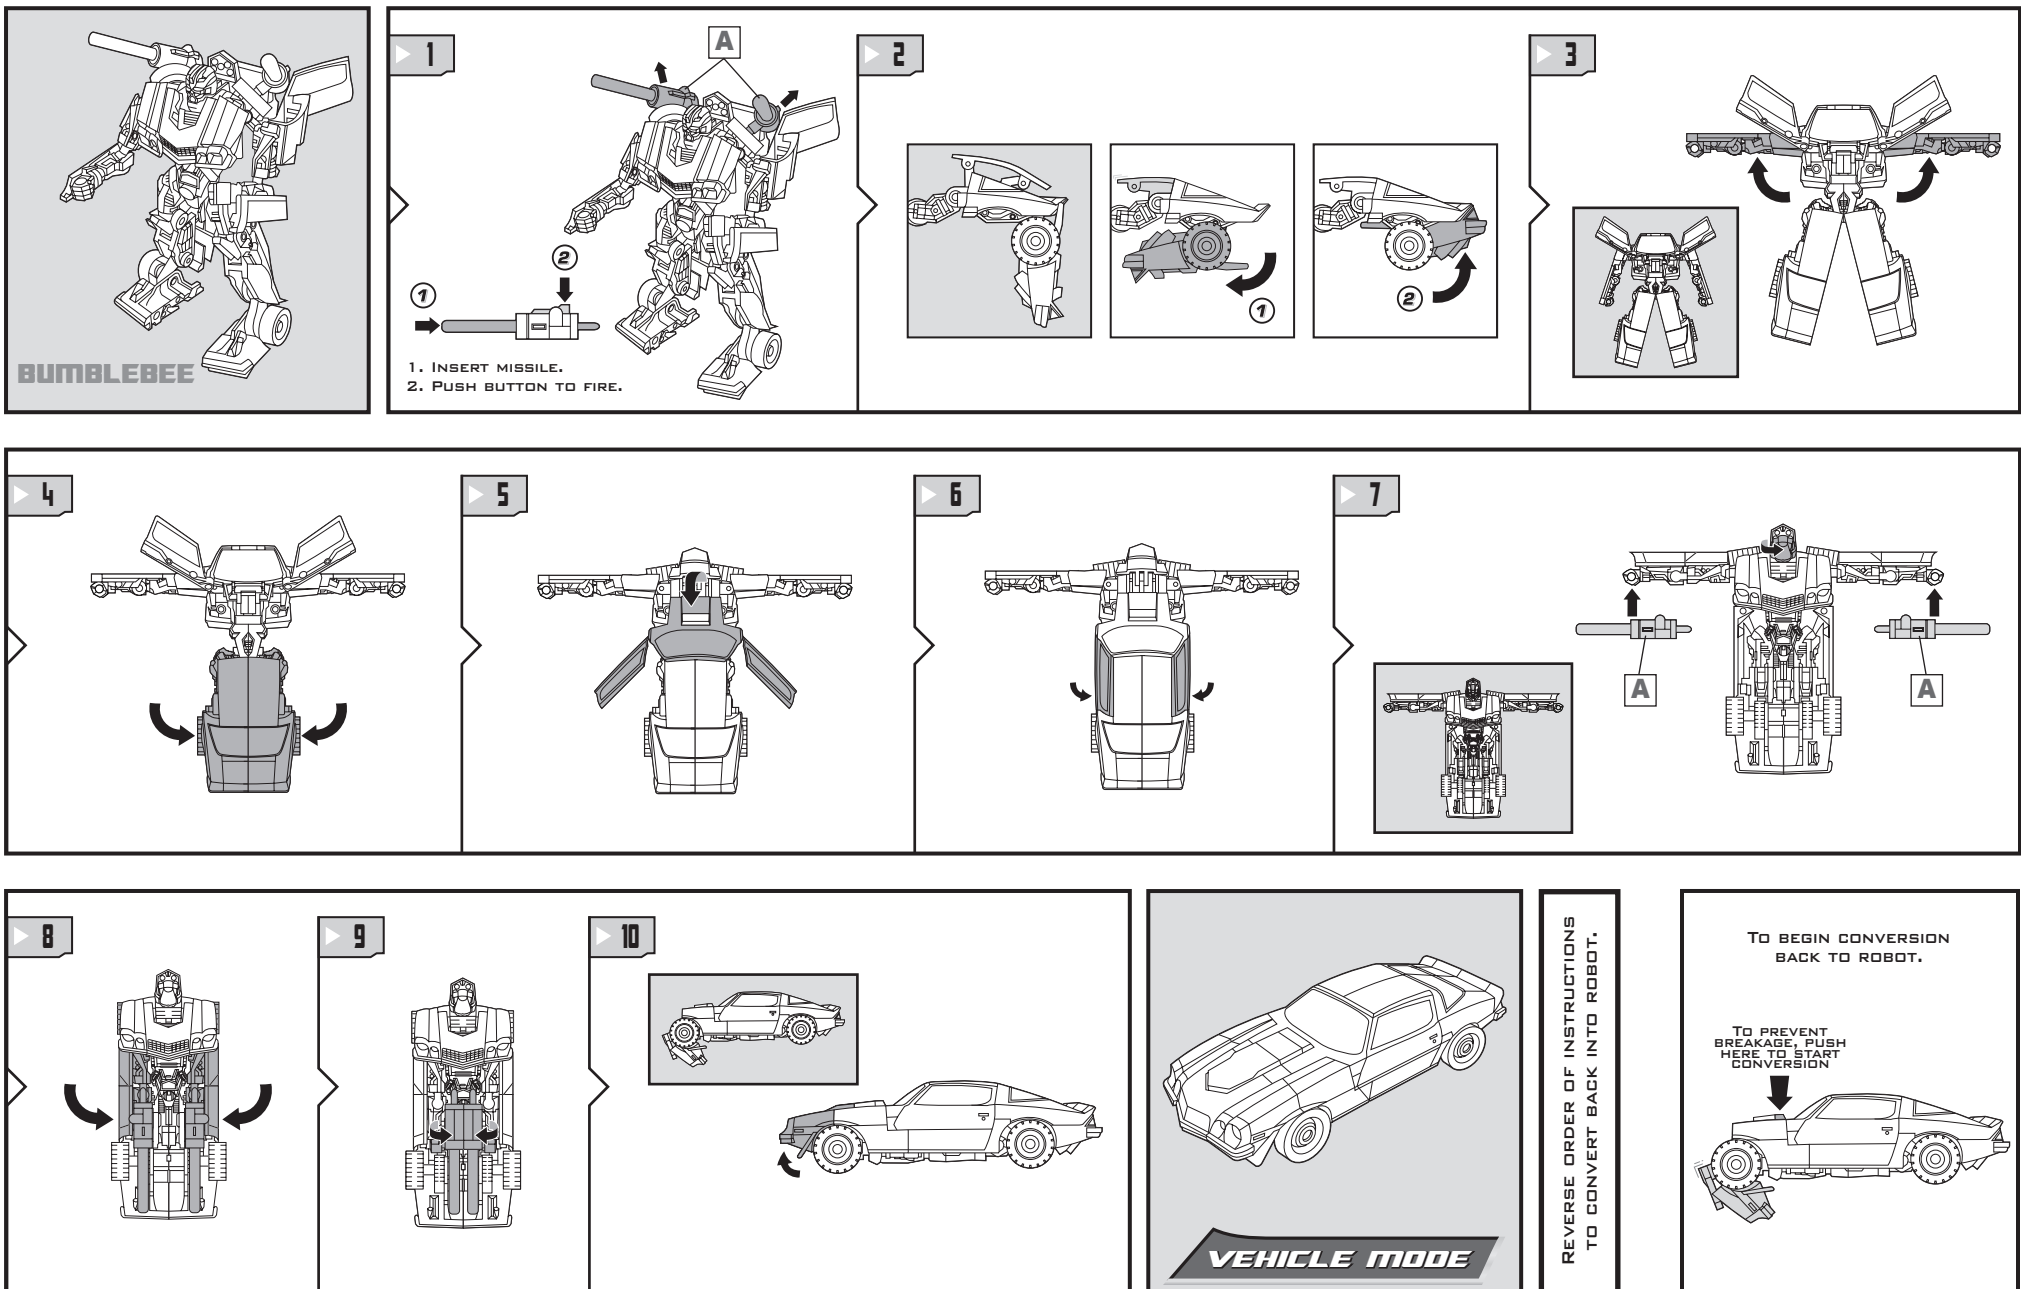

TRANSFORMERS™

BUMBLEBEE™

VS

BARRICADE™

NOTE: Some parts are made to detach if excessive force is applied and are designed to be reattached if separation occurs. Adult supervision may be necessary for younger children.

WARNING:

CHOKING HAZARD-Small parts.
Not for children under 3 years.

AGES 5+

82993

TRANSFORMERS.COM

CHANGING TO VEHICLE

REVERSE ORDER OF INSTRUCTIONS TO CONVERT BACK INTO ROBOT.

Some poses may require hand support.