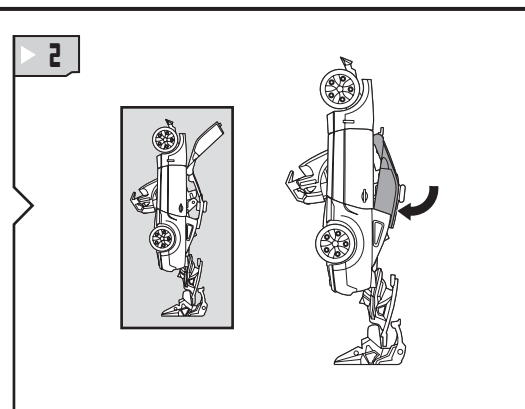

TRANSFORMERS™

BUMBLEBEE™

VS

BARRICADE™

NOTE: Some parts are made to detach if excessive force is applied and are designed to be reattached if separation occurs. Adult supervision may be necessary for younger children.

WARNING:

CHOKING HAZARD-Small parts.
Not for children under 3 years.

AGES 5+

82993

TRANSFORMERS.COM

CHANGING TO VEHICLE

REVERSE ORDER OF INSTRUCTIONS TO CONVERT BACK INTO ROBOT.

Some poses may require hand support.