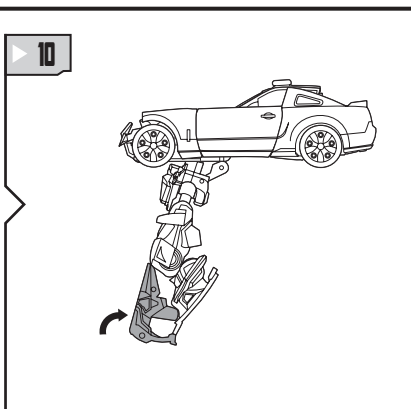

TRANSFORMERS™

BUMBLEBEE™

VS

BARRICADE™

NOTE: Some parts are made to detach if excessive force is applied and are designed to be reattached if separation occurs. Adult supervision may be necessary for younger children.

WARNING:

CHOKING HAZARD-Small parts.
Not for children under 3 years.

AGES 5+

82993

TRANSFORMERS.COM

CHANGING TO VEHICLE

REVERSE ORDER OF INSTRUCTIONS TO CONVERT BACK INTO ROBOT.

Some poses may require hand support.