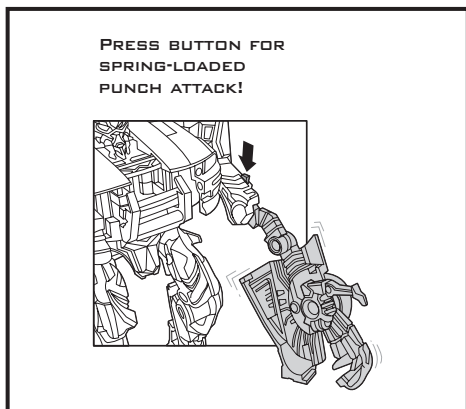

TRANSFORMERS™

BUMBLEBEE™

VS

BARRICADE™

NOTE: Some parts are made to detach if excessive force is applied and are designed to be reattached if separation occurs. Adult supervision may be necessary for younger children.

WARNING:

CHOKING HAZARD-Small parts.
Not for children under 3 years.

AGES 5+

82993

TRANSFORMERS.COM

CHANGING TO VEHICLE

REVERSE ORDER OF INSTRUCTIONS TO CONVERT BACK INTO ROBOT.

Some poses may require hand support.