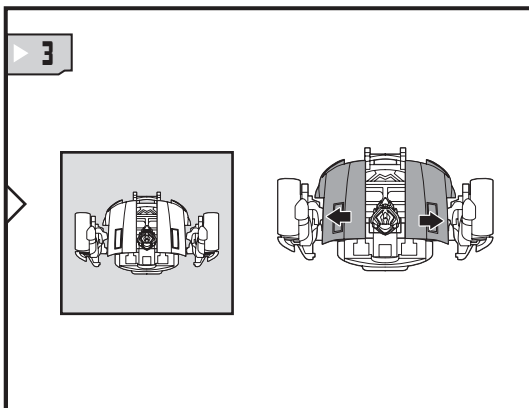

WARNING:

CHOKING HAZARD-Small parts.
Not for children under 3 years.

AGES 5+

82993

TRANSFORMERS.COM

CHANGING TO VEHICLE

REVERSE ORDER OF INSTRUCTIONS TO CONVERT BACK INTO ROBOT.

Some poses may require hand support.