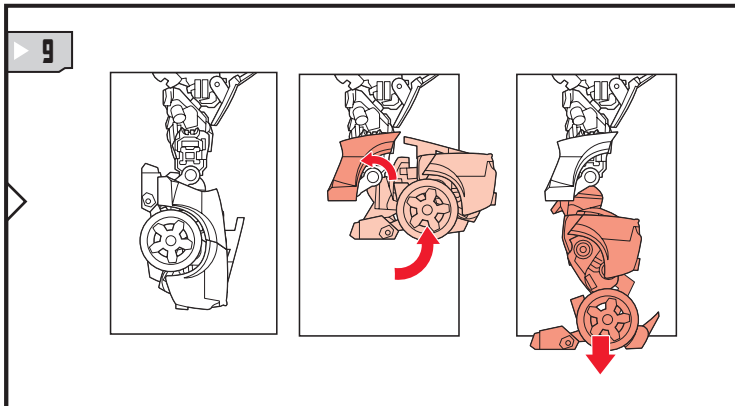

CHANGING TO ROBOT

REVERSE ORDER OF INSTRUCTIONS
TO CONVERT BACK INTO VEHICLE.

P/N 677750000

Some poses may require hand support.

© 2007 DreamWorks LLC and Paramount Pictures Corporation
®* and/or TM* & © 2007 Hasbro. All Rights Reserved.
TM & © denote U.S. Trademarks.
Manufactured under license from Tomy Company, Ltd.

**DREAMWORKS
PICTURES**

Download from www.Somanuals.com. All Manuals Search And Download.

Not suitable for children
under 3 years because of
small parts – choking hazard.

Camaro and all related Emblems and vehicle
body designs are General Motors Trademarks
used under license to Hasbro, Inc.

OFFICIAL
LICENSED PRODUCT