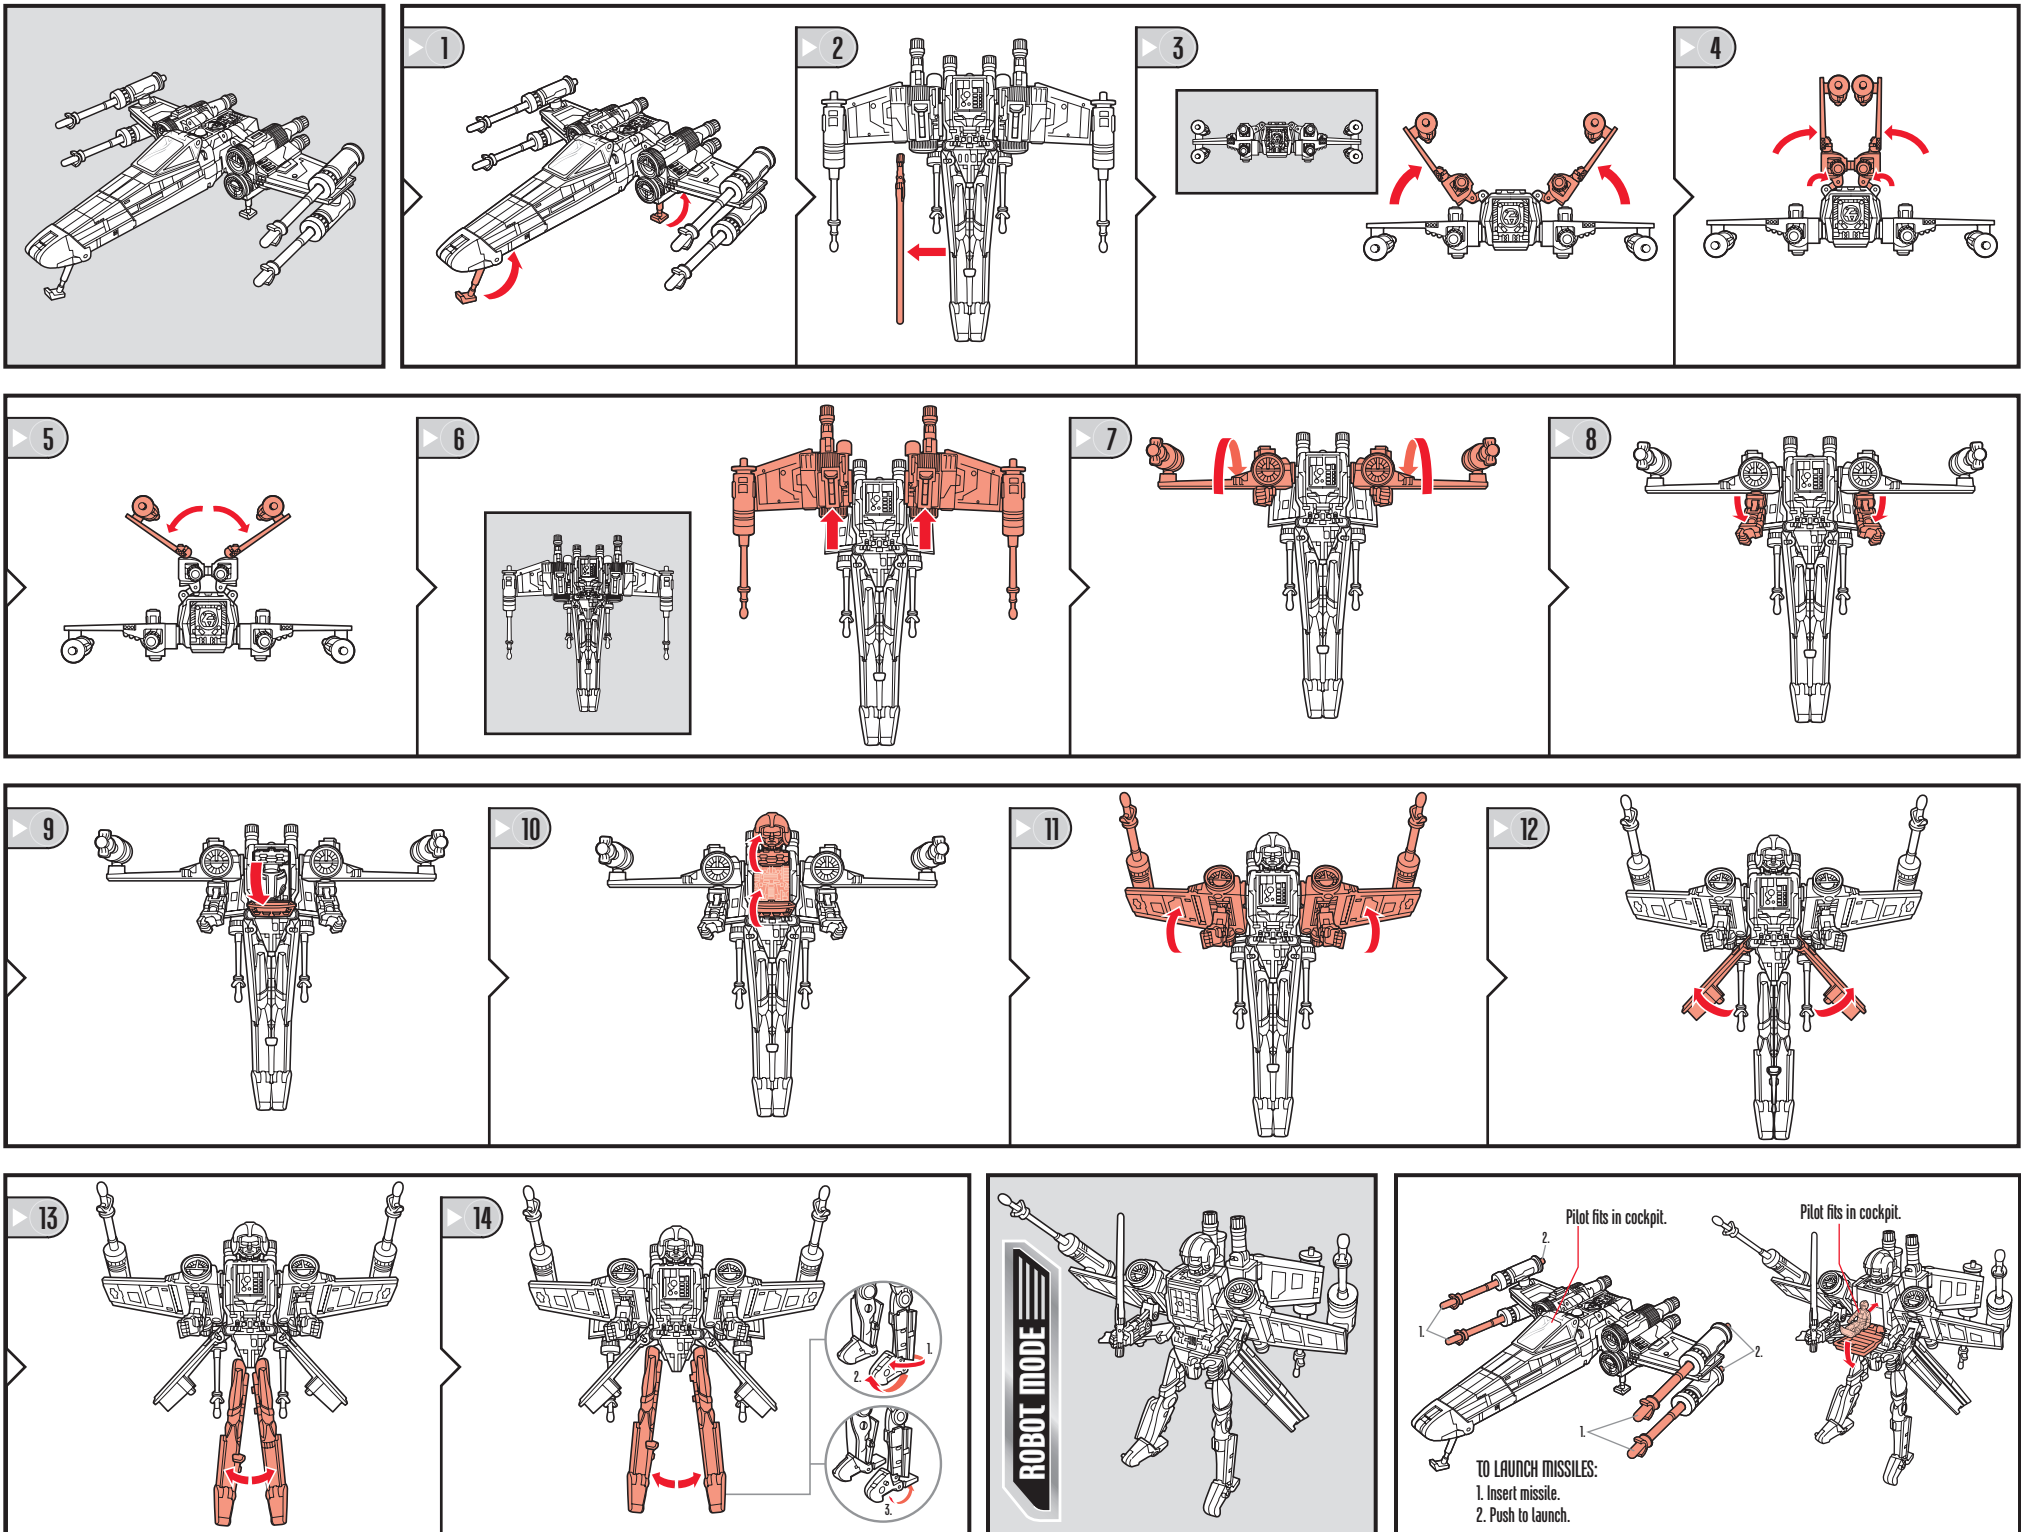

CHOKING HAZARD-Small parts.  
Not for children under 3 years.

NOTE: Some parts are made to detach if excessive force is applied and are designed to be reattached if separation occurs. Adult supervision may be necessary for younger children.

### CHANGING TO ROBOT

Reverse order of instructions to convert back into vehicle.