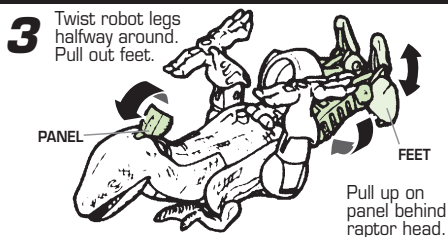

TRANSFORMERS® BEAST WARS®

AGES 5+

81203/81147 Asst.

NOTE: Some parts are made to detach if excessive force is applied and are designed to be reattached if separation occurs. Adult supervision may be necessary for younger children.

Collect all six Series 1
BEAST WARS® 10th
Anniversary Figures to
build TRANS-MUTATE™!

4
LEFT ARM

Some poses may require hand support.
Product and colors may vary.

TRANSFORMERS.COM

Reverse order of instructions to convert
back into beast.