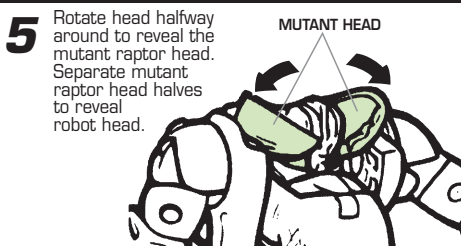

TRANSFORMERS® BEAST WARS®

AGES 5+

81203/81147 Asst.

NOTE: Some parts are made to detach if excessive force is applied and are designed to be reattached if separation occurs. Adult supervision may be necessary for younger children.

Collect all six Series 1
BEAST WARS® 10th
Anniversary Figures to
build TRANS-MUTATE™!

4
LEFT ARM

Some poses may require hand support.
Product and colors may vary.

TRANSFORMERS.COM

Reverse order of instructions to convert
back into beast.