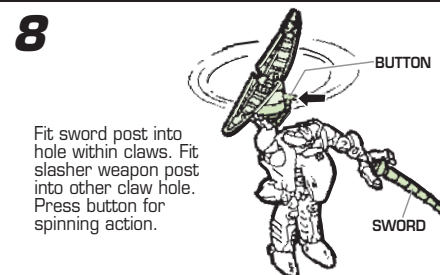

TRANSFORMERS® BEAST WARS®

AGES 5+

81203/81147 Asst.

NOTE: Some parts are made to detach if excessive force is applied and are designed to be reattached if separation occurs. Adult supervision may be necessary for younger children.

Collect all six Series 1
BEAST WARS® 10th
Anniversary Figures to
build TRANS-MUTATE™!

4
LEFT ARM

Some poses may require hand support.
Product and colors may vary.

TRANSFORMERS.COM

Reverse order of instructions to convert
back into beast.