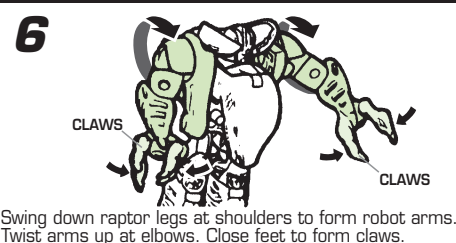

TRANSFORMERS® BEAST WARS®

AGES 5+

81203/81147 Asst.

NOTE: Some parts are made to detach if excessive force is applied and are designed to be reattached if separation occurs. Adult supervision may be necessary for younger children.

Collect all six Series 1
BEAST WARS® 10th
Anniversary Figures to
build TRANS-MUTATE™!

4
LEFT ARM

Some poses may require hand support.
Product and colors may vary.

TRANSFORMERS.COM

Reverse order of instructions to convert
back into beast.