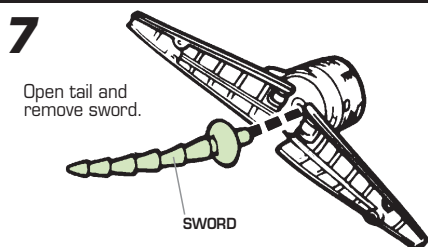

TRANSFORMERS® BEAST WARS®

AGES 5+

81203/81147 Asst.

NOTE: Some parts are made to detach if excessive force is applied and are designed to be reattached if separation occurs. Adult supervision may be necessary for younger children.

Collect all six Series 1
BEAST WARS® 10th
Anniversary Figures to
build TRANS-MUTATE™!

4
LEFT ARM

Some poses may require hand support.
Product and colors may vary.

TRANSFORMERS.COM

Reverse order of instructions to convert
back into beast.