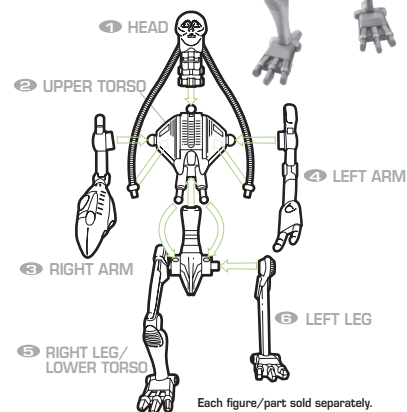

TRANSFORMERS® BEAST WARS®

AGES 5+

81203/81147 Asst.

NOTE: Some parts are made to detach if excessive force is applied and are designed to be reattached if separation occurs. Adult supervision may be necessary for younger children.

Collect all six Series 1
BEAST WARS® 10th
Anniversary Figures to
build TRANS-MUTATE™!

4
LEFT ARM

Some poses may require hand support.
Product and colors may vary.

TRANSFORMERS.COM

Reverse order of instructions to convert
back into beast.