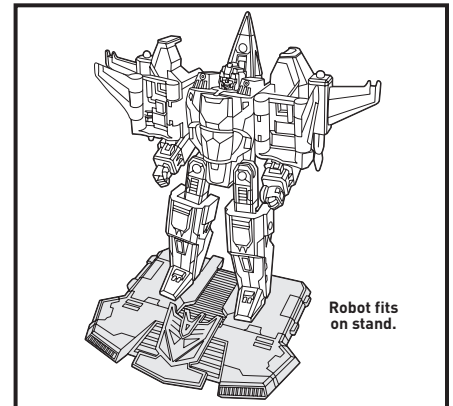

SUNSTORM®

CHANGING TO VEHICLE

Reverse order of instructions to convert back into robot.

P/N 665070000

Some poses may require hand support. Product and colors may vary.

© 2006 Hasbro. All Rights Reserved. TM & © denote U.S. Trademarks. Manufactured under license from TOMY Company, Ltd.