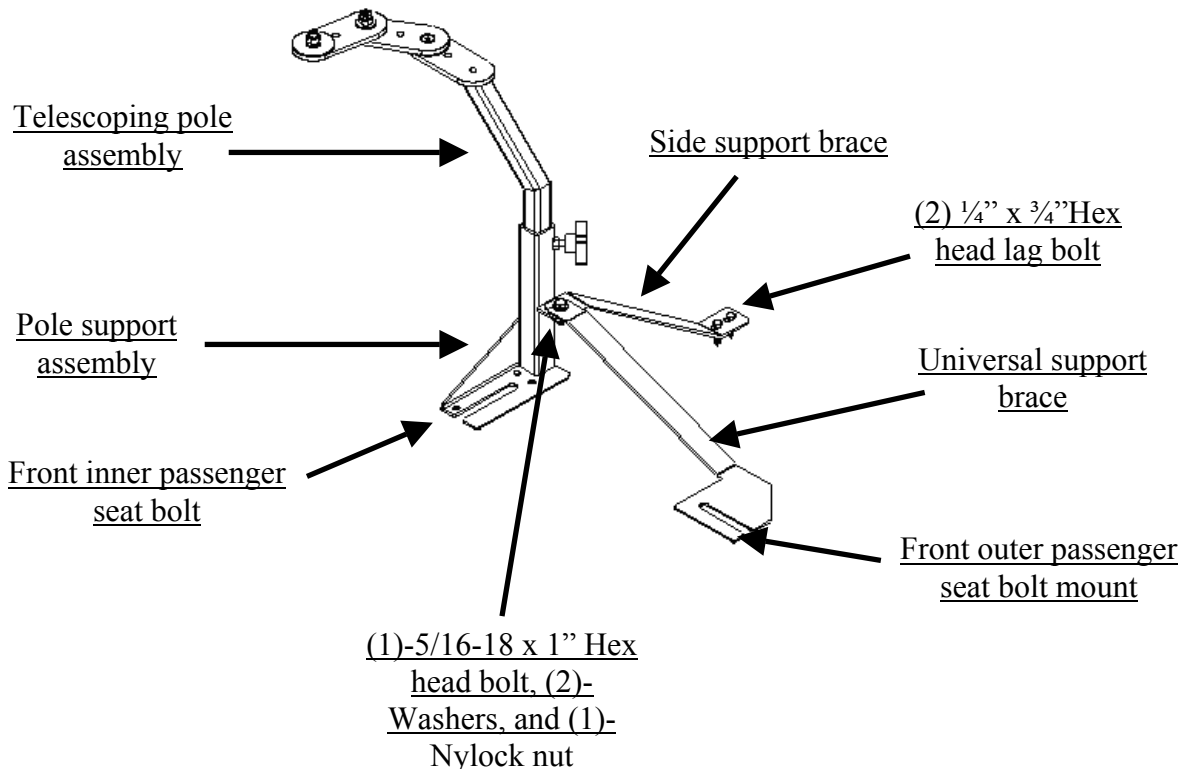

INSTALL INSTRUCTIONS C-TCB-3 TELESCOPING COMPUTER BASE 1995-1999 CHEVROLET/GMC CK-PICKUP, TAHOE, SUBURBAN, YUKON

TOOLS REQUIRED:

- | | |
|--------------------------|----------------------------------|
| 3/16" Allen wrench | 3/8" Ratcheting Wrench |
| 3/8" Standard Socket Set | Powered drill w/ 3/16" drill bit |
| 3/8" Metric Socket Set | Open-end wrench set |

HARDWARE & COMPONENTS:

<u>QTY</u>	<u>DESCRIPTION</u>	<u>PART #</u>
1	Pole support assembly	CM93071-1
1	Telescoping pole assembly	CM93072-3
1	Side support brace	CM93115
1	Universal support brace	CM93135
1	5/16-18" Nylock nut	GSM30017
2	5/16" Flat washer	GSM31006
1	5/16-18 x 1" Hex head bolt	GSM33012
2	1/4" x 3/4" Hex head lag bolt	GSM33060-1

SUB ASSEMBLY:

1. Confirm receipt of hardware and components.
2. Loosen or remove front inner and outer passenger seat bolts on vehicle.

INSTALLATION:

1. Mount C-TCB-3 into vehicle:

- Slide pole support assembly between front inner seat base mount and floor of vehicle.
- Loosely attached factory seat bolt.
- Slide universal support brace between front outer seat base mount and floor of vehicle.
- Attach universal support brace and side support brace to welded tab on side of pole support assembly and loosely attach using 5/16-18 Hex head bolt, washers and nylock nut.
- Position assembly on passenger seat base and completely tighten factory seat bolts.
- Mount side support brace to vehicle using 1/4" x 3/4" Hex head lag bolts. A 3/16" pilot is required.

Note: When mounting side support brace to floor of vehicle, be sure to check for obstructions prior to drilling or lag bolting to floor.

- Mount optional C-3090 computer-mounting platform to telescoping pole assembly using hardware and instructions provided with C-3090.