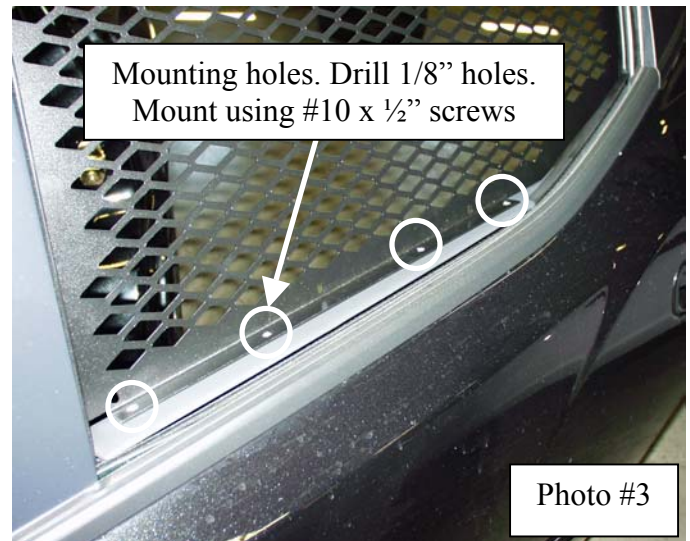

INSTALL WINDOW GUARDS

- Loosely attach upper mounting bracket to window guard using $\frac{1}{4}$ " x $\frac{1}{2}$ " tamper proof screws and flat washers.
- Position screen to vehicle as shown in *photo #2*.
- Make sure you have the window guard centered on the door.
- Mark, drill $\frac{1}{8}$ " holes, and attach lower mount using #10 x $\frac{1}{2}$ " screws as shown in *photo #3*.

Note: Be sure the upper mounting brackets go under weather stripping and the notches go around the mounting plugs.

Make sure the mounting holes will have metal material to drill into.

- Press firmly against window guard and mark door where the upper mounting brackets are located
- Drill $\frac{5}{32}$ " holes and mount to door using #10 x $\frac{3}{4}$ " sheet metal screws.

Mount upper bracket using #10 x $\frac{3}{4}$ " screws