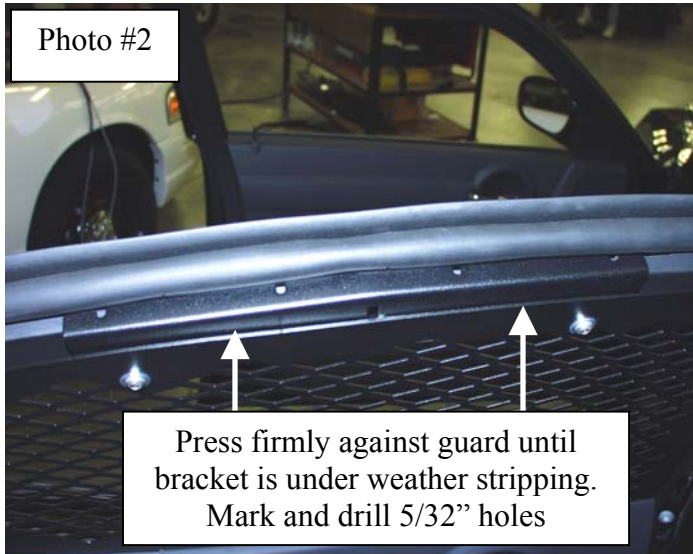

INSTALL WINDOW GUARDS

- Loosely attach upper mounting bracket to window guard using $\frac{1}{4}$ " x $\frac{1}{2}$ " tamper proof screws and flat washers.
- Position screen to vehicle as shown in *photo #2*.
- Make sure you have the window guard centered on the door.
- Mark, drill $\frac{1}{8}$ " holes, and attach lower mount using #10 x $\frac{1}{2}$ " screws as shown in *photo #3*.

Note: Be sure the upper mounting brackets go under weather stripping and the notches go around the mounting plugs.

Make sure the mounting holes will have metal material to drill into.

- Press firmly against window guard and mark door where the upper mounting brackets are located
- Drill $\frac{5}{32}$ " holes and mount to door using #10 x $\frac{3}{4}$ " sheet metal screws.

Mount upper bracket using #10 x $\frac{3}{4}$ " screws