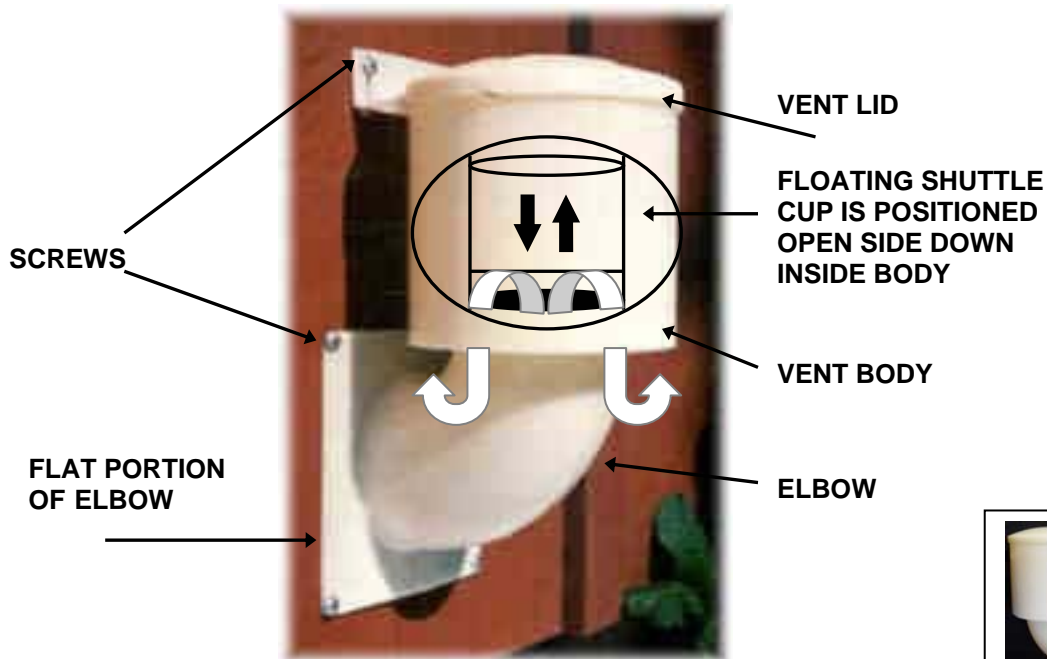

INSTRUCTIONS

1. **ASSEMBLE:**

Insert the smooth edge of the plastic elbow into the bottom of the plastic vent body. Set aside.

2. **PREPARE VENT OPENING:**

Remove the old hood and flapper of the existing dryer vent by removing screws or cutting with hacksaw blade. The existing vent pipe should be cut so that it protrudes from the outside wall ½ inch. Clean lint accumulated in vent pipe through wall.

3. **INSTALL:** (see side 2 for more detailed instructions)

Place the flat portion of the elbow on the wall, lining up holes in wall and elbow. The existing vent pipe should insert ½ inch into the elbow. Mount the vent in a vertical position as shown below. Secure the 6 screws (provided) through the top bracket of vent and flat portion of elbow. If the fit does not appear to be airtight, you may have to caulk with a bead of silicone around the square flanges.

ACCESSORIES

Extension - Can be used through thicker walls from the inside duct pipe to the vent.

Spring Kit - Convert the Dryer Vent to work for low CFM vents such as Range Hood & Bathroom Vents. Spring Kit comes with easy to install directions.