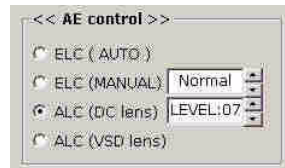

6. Click **OK** to initialize Communication (this can take up to 20 seconds).

7. If Communication failed you can:
 - a. Check the wiring and power connections of the camera, or
 - b. Click **Retry** to initialize Communication again, or click **End** to close the window.

8. If Communication is successful, the following window will appear. See the next sections for remotely controlling your HCC484TP Camera.

AE Control (Auto Exposure Control)

In the **AE Control** box:

- The Type of AE Mode is displayed
- If Manual Lens is selected, the Shutter Speed can be set
- If Auto Iris Lens is selected, the DC Level is set