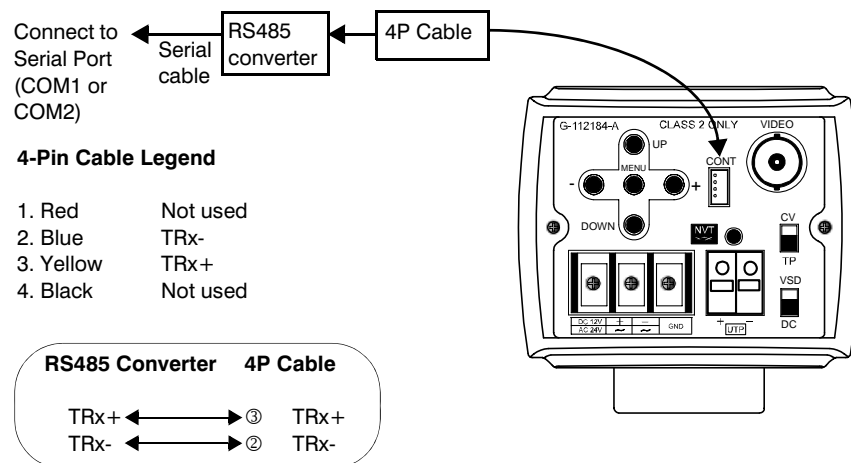

HCC484TP
Color Camera

Remote Control
User Guide

Revisions

Issue	Date	Revisions
1.00	04/06	New document.

Remote Control of OSD from PC

Remote Control Connections

The HCC484TP can be controlled remotely using an RS485 cable to connect through the serial port on your PC. See the figure below for a description of the RS485 connection.

1. Connect the RS485 converter (such as the Honeywell Converter: AAC 232/485) to the 4P cable from the camera to the COM port on your PC (see the figure above).
2. Locate the downloaded zip file: HCC484TP_Remote_Control.zip.