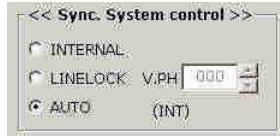

BMB/BLC Control (Black Mask/Back Light Compensation)

In the **BMB** and **BLC Control** boxes:

- Select the Black Mask Mode (Light Gray, Dark Gray, Black, or Off)
- Select the BLC Mode (Low, Middle, High, Off)

Sync System Control

In the **Sync System Control** box you can select:

- Internal
- Linelock with Phase Adjust
- Auto (**Int** for 12 VDC, **Linelock** for 24 VAC)

OSD Menu Control

Click on the button icons to access the OSD. OSD can be set to ON or OFF. The OSD menu can be controlled to: