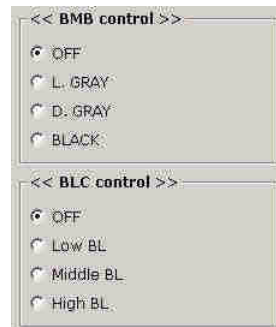

8. If Communication is successful, the following window will appear. See the next sections for remotely controlling your HCC484TP Camera.

AE Control (Auto Exposure Control)

In the **AE Control** box:

- The Type of AE Mode is displayed
- If Manual Lens is selected, the Shutter Speed can be set
- If Auto Iris Lens is selected, the DC Level is set

BMB/BLC Control (Black Mask/Back Light Compensation)

In the **BMB** and **BLC Control** boxes:

- Select the Black Mask Mode (Light Gray, Dark Gray, Black, or Off)
- Select the BLC Mode (Low, Middle, High, Off)

Sync System Control

In the **Sync System Control** box you can select:

- Internal
- Linelock with Phase Adjust
- Auto (**Int** for 12 VDC, **Linelock** for 24 VAC)

OSD Menu Control

Click on the button icons to access the OSD. OSD can be set to ON or OFF. The OSD menu can be controlled to:

- Display the entire menu
- Display the top menu
- Display the bottom menu

Auto White Balance Control

In the Auto White Balance Control box:

- Select one of the Auto White Balance settings
- Set Manual White Balance