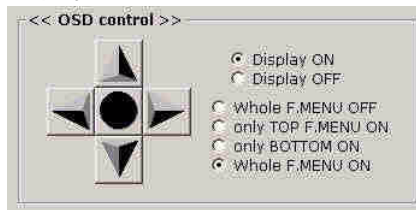

BMB/BLC Control (Black Mask/Back Light Compensation)

In the **BMB** and **BLC Control** boxes:

- Select the Black Mask Mode (Light Gray, Dark Gray, Black, or Off)
- Select the BLC Mode (Low, Middle, High, Off)

Sync System Control

In the **Sync System Control** box you can select:

- Internal
- Linelock with Phase Adjust
- Auto (**Int** for 12 VDC, **Linelock** for 24 VAC)

OSD Menu Control

Click on the button icons to access the OSD. OSD can be set to ON or OFF. The OSD menu can be controlled to:

- Display the entire menu
- Display the top menu
- Display the bottom menu

Auto White Balance Control

In the Auto White Balance Control box:

- Select one of the Auto White Balance settings
- Set Manual White Balance