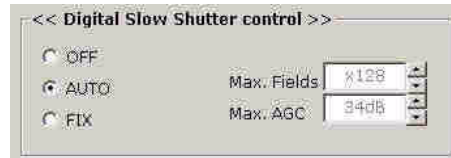

Sync System Control

In the **Sync System Control** box you can select:

- Internal
- Linelock with Phase Adjust
- Auto (**Int** for 12 VDC, **Linelock** for 24 VAC)

OSD Menu Control

Click on the button icons to access the OSD. OSD can be set to ON or OFF. The OSD menu can be controlled to:

- Display the entire menu
- Display the top menu
- Display the bottom menu

Auto White Balance Control

In the Auto White Balance Control box:

- Select one of the Auto White Balance settings
- Set Manual White Balance

Digital Slow Shutter Control

In the **Digital Slow Shutter Control** box:

- Set DSS to be **OFF**, **AUTO** or **FIX**
- Set the maximum number of frame integration fields
- **AUTO** will not exceed the number of frame integration fields
- **FIX** will always use this number of frame integration fields, regardless of light level
- **Max AGC** sets the AGC Maximum Gain