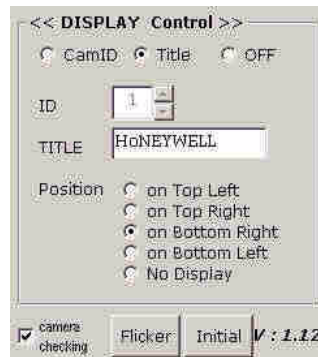

- Display the entire menu
- Display the top menu
- Display the bottom menu

Auto White Balance Control

In the Auto White Balance Control box:

- Select one of the Auto White Balance settings
- Set Manual White Balance

Digital Slow Shutter Control

In the **Digital Slow Shutter Control** box:

- Set DSS to be **OFF**, **AUTO** or **FIX**
- Set the maximum number of frame integration fields
- **AUTO** will not exceed the number of frame integration fields
- **FIX** will always use this number of frame integration fields, regardless of light level
- **Max AGC** sets the AGC Maximum Gain

Display Control

In the **Display Control** box:

- Set to display Camera ID and Camera Title or nothing (Off)
- Set the Camera ID and Title **Position**
- Set the Camera Status Checking (Off or check every 5 seconds)
- Flicker— Set Flickerless to on
- Initial— Restore Factory Default