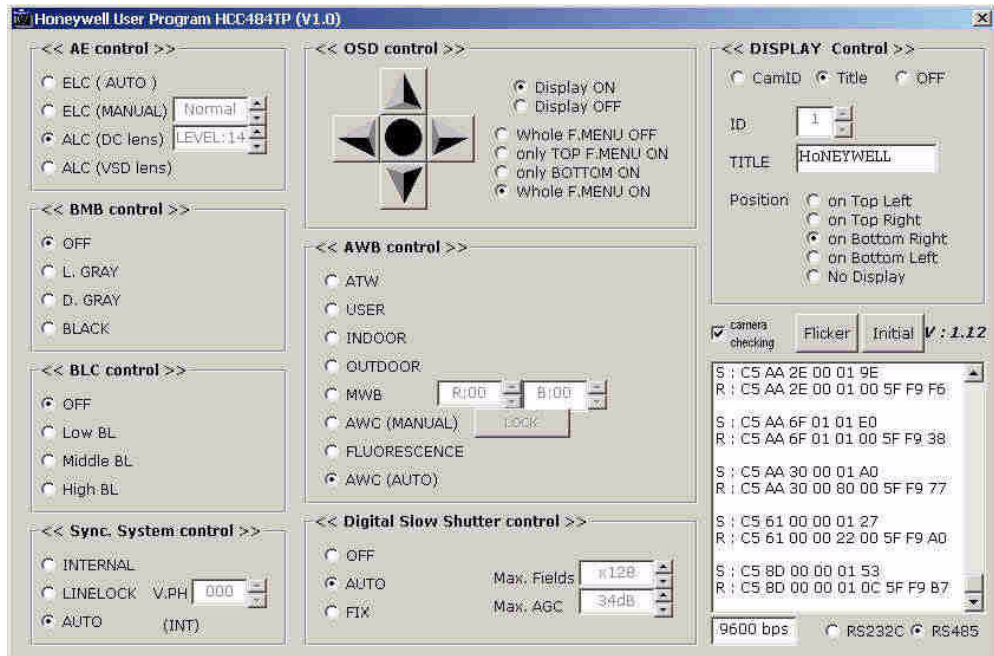

1. Connect the RS485 converter (such as the Honeywell Converter: AAC 232/485) to the 4P cable from the camera to the COM port on your PC (see the figure above).
2. Locate the downloaded zip file: HCC484TP_Remote_Control.zip.

Remote Control of OSD from PC

3. Unpack the zip file into an appropriate folder.
4. Double-click the Setup .exe file to launch the Setup Program.
5. Ensure that the COM port you connected the RS485 converter to is selected. See the figure below.

8. If Communication is successful, the following window will appear. See the next sections for remotely controlling your HCC484TP Camera.

AE Control (Auto Exposure Control)

In the **AE Control** box:

- The Type of AE Mode is displayed
- If Manual Lens is selected, the Shutter Speed can be set
- If Auto Iris Lens is selected, the DC Level is set