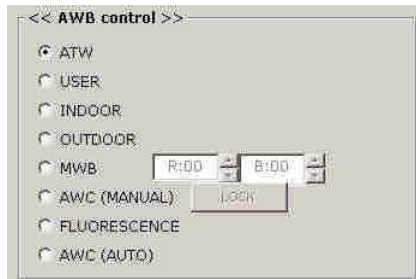

8. If Communication is successful, the following window will appear. See the next sections for remotely controlling your HCC484TP Camera.

AE Control (Auto Exposure Control)

In the **AE Control** box:

- The Type of AE Mode is displayed
- If Manual Lens is selected, the Shutter Speed can be set
- If Auto Iris Lens is selected, the DC Level is set

BMB/BLC Control (Black Mask/Back Light Compensation)

In the **BMB** and **BLC Control** boxes:

- Select the Black Mask Mode (Light Gray, Dark Gray, Black, or Off)
- Select the BLC Mode (Low, Middle, High, Off)

Sync System Control

In the **Sync System Control** box you can select:

- Internal
- Linelock with Phase Adjust
- Auto (**Int** for 12 VDC, **Linelock** for 24 VAC)

OSD Menu Control

Click on the button icons to access the OSD. OSD can be set to ON or OFF. The OSD menu can be controlled to:

- Display the entire menu
- Display the top menu
- Display the bottom menu

Auto White Balance Control

In the Auto White Balance Control box:

- Select one of the Auto White Balance settings
- Set Manual White Balance