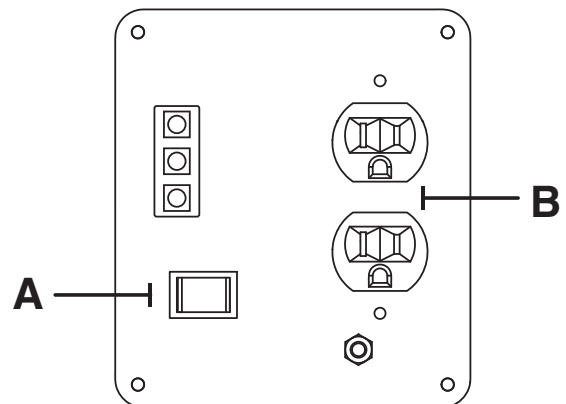

CUSTOMER CONNECTION PANEL

A EcoMode

B Receptacle: (2) 120VAC

Internal Circuit breakers (not shown)
6.7 Amp AC

SPECIFICATIONS

Model	6064-0
Running Watts	800
Starting Watts	850
Rated Amps @ 120 Volts	6.6
Maximum Amps @ 120 Volts	7.0
Engine Type	4-stroke OHV
Engine Displacement	38cc
Low Oil Shutdown	Yes
Starting Method	Pull
Idle Control	EcoMode™
Outlets	2 x 5-15R 120VDC
Circuit Breakers	6.6 Amp AC
Fuel Tank Capacity	0.5 Gallons
Run Time at 50% Load	3.6 Hours
Total Harmonic Distortion	<3%
Included in the Box	Engine oil and funnel, tool kit, start-up guide
Warranty - Residential	2 Year Ltd
Warranty - Commercial	6 Months Ltd.
Emissions Certification	49-State/cETL
UPC Number	696471060645

DIMENSIONS (In inches)

Product Length (L)	18
Product Width (W)	10
Product Height (H)	15
Unit Weight (lbs)	29 lbs.
Carton Length	21.25
Carton Width	11.25
Carton Height	16.5
Shipping Weight (lbs)	37 lbs.