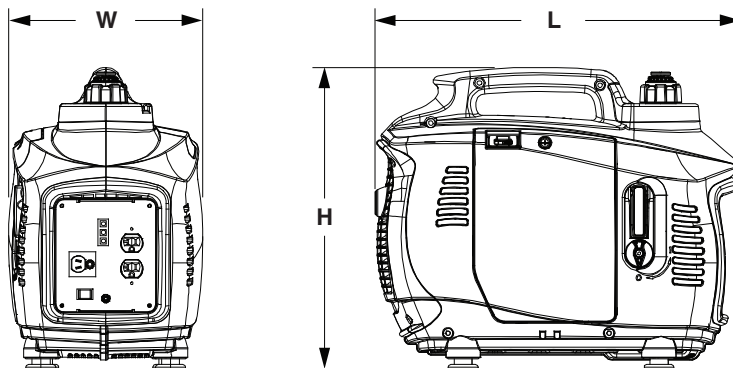

CUSTOMER CONNECTION PANEL

A EcoMode

B Receptacle: (2) 120VAC

Internal Circuit breakers (not shown)
6.7 Amp AC

SPECIFICATIONS

Model	6064-0
Running Watts	800
Starting Watts	850
Rated Amps @ 120 Volts	6.6
Maximum Amps @ 120 Volts	7.0
Engine Type	4-stroke OHV
Engine Displacement	38cc
Low Oil Shutdown	Yes
Starting Method	Pull
Idle Control	EcoMode™
Outlets	2 x 5-15R 120VDC
Circuit Breakers	6.6 Amp AC
Fuel Tank Capacity	0.5 Gallons
Run Time at 50% Load	3.6 Hours
Total Harmonic Distortion	<3%
Included in the Box	Engine oil and funnel, tool kit, start-up guide
Warranty - Residential	2 Year Ltd
Warranty - Commercial	6 Months Ltd.
Emissions Certification	49-State/cETL
UPC Number	696471060645

DIMENSIONS (In inches)

Product Length (L)	18
Product Width (W)	10
Product Height (H)	15
Unit Weight (lbs)	29 lbs.
Carton Length	21.25
Carton Width	11.25
Carton Height	16.5
Shipping Weight (lbs)	37 lbs.