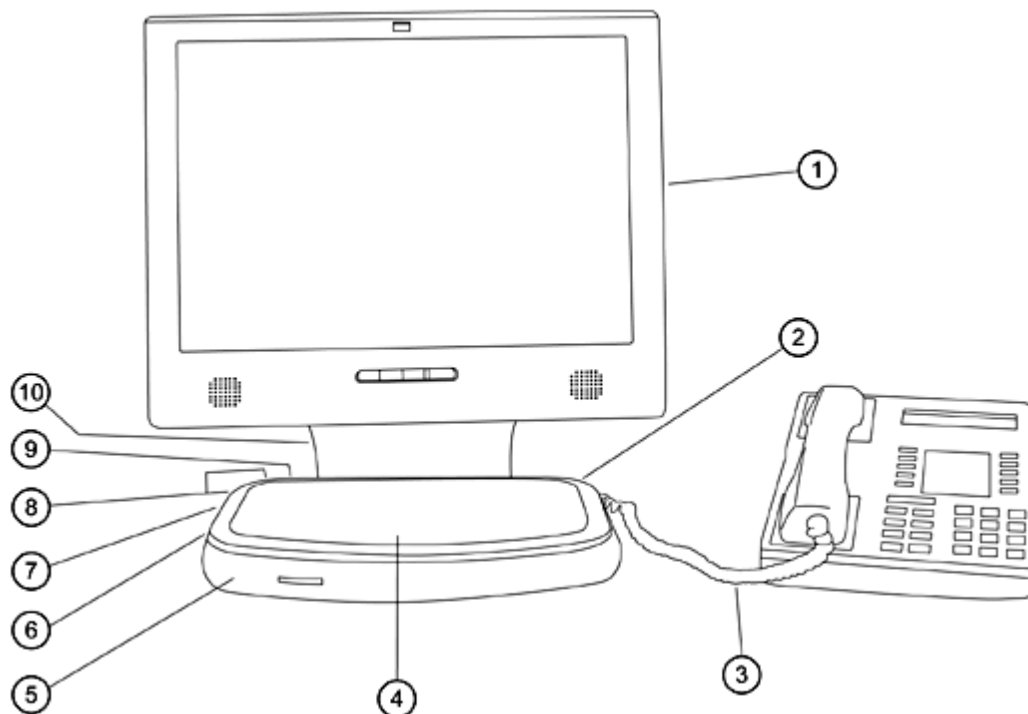

### Overview

1. Display purchased separately. Desktop Access center integrates into the base of the L1530 and L1730 monitors which can rotate into portrait orientation. The Desktop Access center complements other HP monitors.

7. Microphone Mute Button

8. 4 highspeed 2.0 USB ports

9. Headset Microphone and Headset Adjustment Controls

10. Speaker Jack for TFT Speakers

**Entire unit can easily be swiveled from left to right**

## Introduction

The HP Desktop Access Center is a sleek device that fits neatly under your TFT monitor, freeing up desk space and providing functionality for everyday needs. The Desktop Access Center gives you a single point of access for audio while improving accessibility to USB devices. Its features include Hands-free communication for telephone & Voice over IP communications, high speed USB, a MultiBay slot and a jack for external speakers. The HP Desktop Access Center is Bluetooth-ready for wireless communications. The HP Desktop Access Center can be used alone or integrated into the foot of a selected display thereby saving additional space.