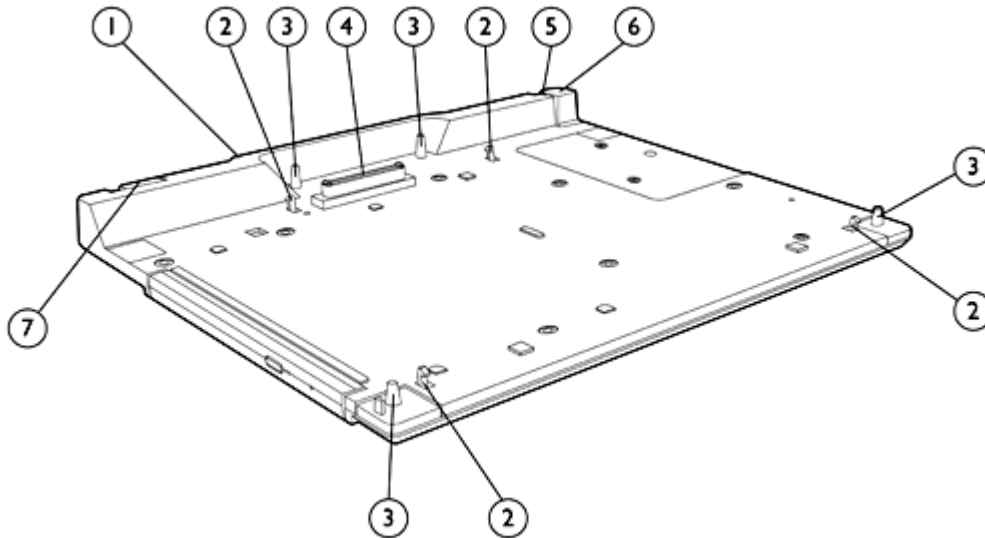

Overview

HP 2740 Ultra-Slim Expansion Base

1. AC power connect light	5. Connection light
2. Computer connect/release mechanisms	6. Connection latch
3. Docking posts	7. Cable lock selection slider
4. Docking connector