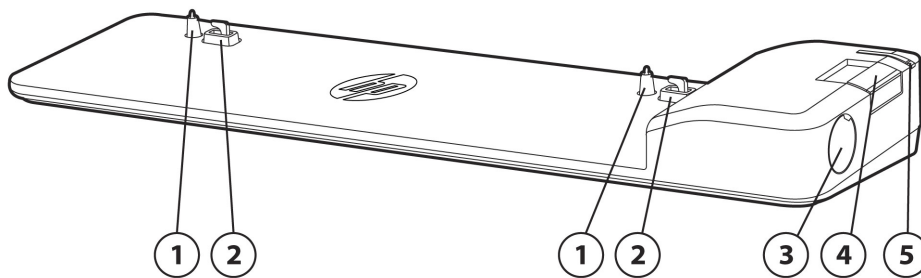

Rear Components

AC power port	Energy-efficient 65W Smart AC adapter features integrated surge protection to help against power fluctuations.
Integrated cable lock slot	Supports the HP Docking Station Cable Lock with a simplified locking mechanism. Gives you two security options: lock the docking station only (which also prevents access to the Station drive bay); or lock both the docking station and your notebook for additional security. Also supports an industry standard notebook lock.
Network connectors	RJ-45 / Ethernet pass thru
USB ports	3 USB 3.0 ports, 1 USB 3.0 charging port
Audio connectors	Line-In; Line-Out
Other connectors	VGA, DisplayPort 1.1a (DP 1.2 capable)

NOTE: Your computer, docking station, and monitor must all support USB 3.0 and DisplayPort 1.2 to benefit from the advanced speeds or features that these technologies provide. If one of the devices does not support these technologies, you will still have USB 2.0 and DisplayPort 1.1 functionality.

HP UltraSlim Docking Station – Front side

1. Docking posts
2. Locking mechanism (lock not included)
3. HP Dock Station Cable Lock slot (Lock not included)
4. Connect button
5. Connect light