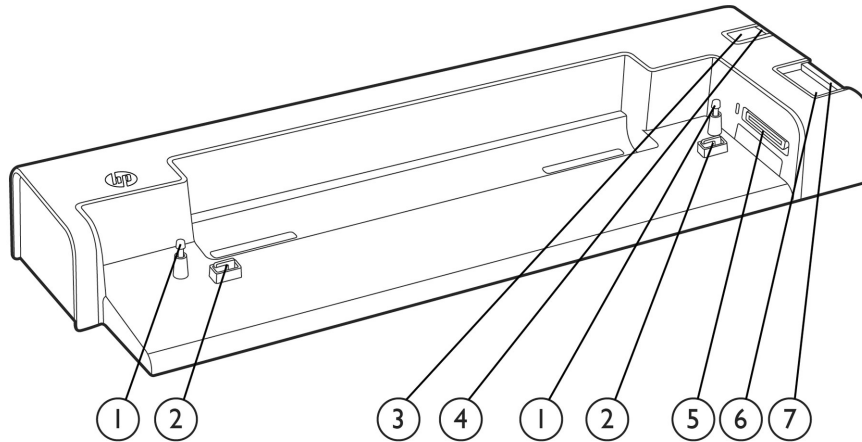

Overview

HP 2570p Docking Station

1. Docking posts	5. Docking connector
2. Computer connect/release mechanisms	6. Connect button
3. Power button	7. Connect light
4. Computer power light