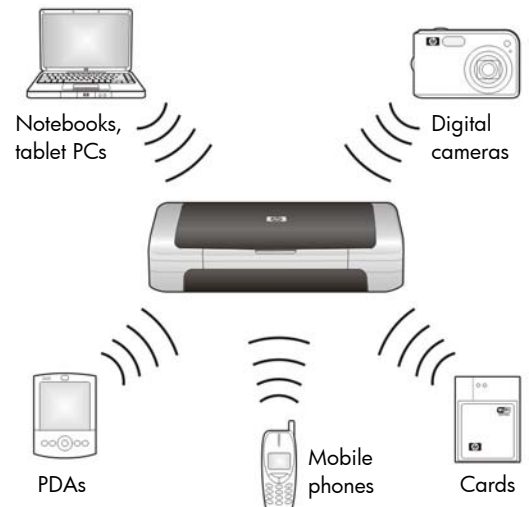

A host of connection choices

Optimize your mobile productivity with versatile accessories from HP

HP Bluetooth printer card	HP 802.11b printer card	HP lithium-ion battery	HP 12V auto power adapter	HP ultra slim AC power adapter	HP travel holder for black/photo print cartridges	HP 2-in-1 executive notebook and mobile printer carrying case	HP compact carrying case
C8249A	C8264A	C8263A	C8257A	CB003A	CB006A	C8232A	C8242A
Allows you to print wirelessly from Bluetooth-enabled devices, such as your PDA or mobile phone	Allows you to print wirelessly from your computer or a Wi-Fi wireless network	Effortlessly print on the go with this lightweight battery with easy snap-on installation	Allows you to print while traveling from your car or even an airplane	Delivers the convenience of one power adapter for your mobile printer and select HP notebooks	Keeps your black or photo print cartridge safe when not in use	Enables convenient portability for your printer and notebook and the flexibility to carry just the printer in its dedicated case	Provides peace of mind and convenience when traveling with your mobile printer

⁶ Standard accessories vary according to model. For more information, please see page 2, "Series at a glance."