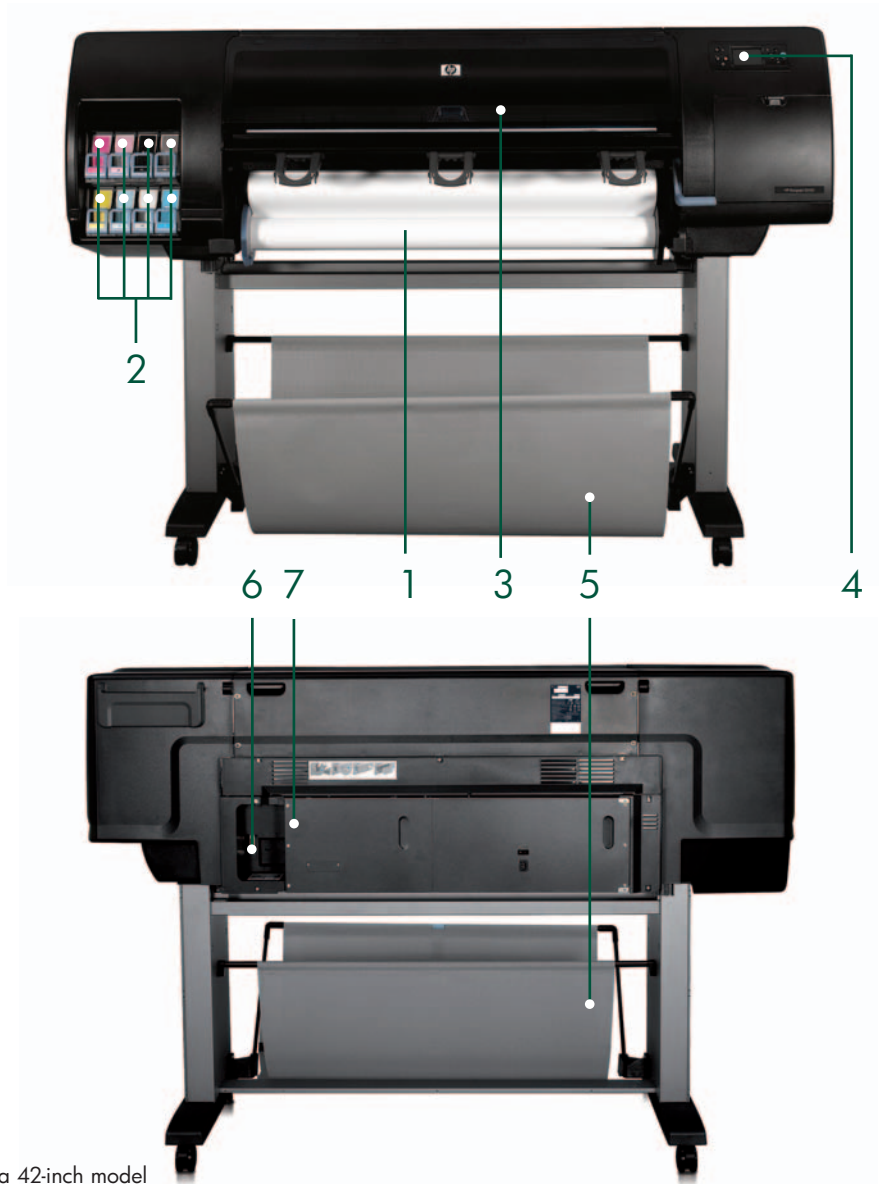

Easy-to-use job management tools

Increase your efficiency with more options.

- **Track your supplies costs.** Accounting features track ink and media use to help you monitor costs on a print-by-print basis.
- **Change what you need, minus the hassle.** Easily adapt in real time by resetting job priorities, reprinting stored jobs, and previewing before printing.
- **Store jobs as long as you want.** The 40 GB hard disk adds security and convenience, allowing you to keep submitted jobs on your printer.

² With i1 Color Technology from GretagMacbeth.

HP Designjet Z6100 Printer series

1. Roll feed accommodates media rolls up to 575 ft
2. High-capacity 775 ml Original HP 91 Ink Cartridges with HP Vivera pigment ink supplies
3. Eight Original HP printheads (two sets of four printheads)
4. Easy-to-reach, intuitive front panel
5. Media stand and bin collect drawings as they print (standard on 42-inch printer)
6. Ethernet connection ensures easy workgroup integration
7. EIO slot accommodates an array of HP JetDirect options