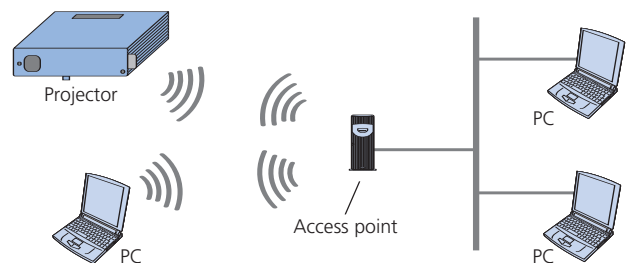

LAN Connection Capability *

In office environments with a wireless LAN capability, the VPL-CX75 can be accessed via a wireless LAN access point and used by any PC on the LAN. This configuration is convenient for remote maintenance and control of the projector.

* Simple Mode cannot be used in this configuration. An IEEE 802.11b-compliant wireless LAN access point is required.