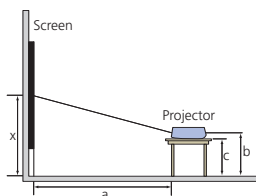

Other Features

- Digital Zoom Function
- Freeze Function
- Picture/Audio Muting Function
- Adjustable Rear Legs

Throwing Distance

Floor Installation

Screen Size (mm)		40	60	80	100	120	150	180	200	250	300
a	Minimum	1160	1760	2360	2970	3570	4470	5380	5980	7490	9000
	Maximum	1350	2040	2740	3440	4140	5180	6230	6930	8670	10420
b		x-237	x-356	x-474	x-593	x-711	x-889	x-1067	x-1185	x-1482	x-1778
c		x-299	x-417	x-536	x-654	x-773	x-951	x-1129	x-1247	x-1543	x-1840