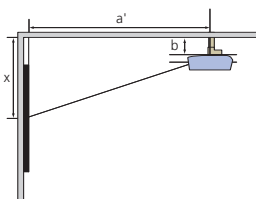

Ceiling Installation

Screen Size (mm)		40	60	80	100	120	150	180	200	250	300
a'	Minimum	1260	1860	2470	3070	3670	4580	5480	6090	7600	9100
	Maximum	1450	2140	2840	3540	4240	5280	6330	7030	8770	10520
x		b+293	b+411	b+530	b+649	b+767	b+945	b+1123	b+1241	b+1538	b+1834
b		free									

Screen Size (inches)		40	60	80	100	120	150	180	200	250	300
a'	Minimum	49 5/8	73 1/4	97 3/8	121	144 5/8	180 3/8	215 7/8	239 7/8	299 1/4	358 3/8
	Maximum	57 1/8	84 3/8	111 7/8	139 1/2	167	208	249 1/4	276 13/16	345 3/8	414 1/4
x		b+11 5/8	b+16 1/4	b+20 7/8	b+25 5/8	b+30 1/4	b+37 1/4	b+44 1/4	b+48 7/8	b+60 5/8	b+72 1/4
b		free									

1. a': distance between the screen and the front mounting hole on the bottom surface of the projector
   b: distance between the ceiling and the front mounting hole on the bottom surface of the projector
   x: distance between the ceiling and the centre of the screen
   Ceiling mount is not supplied. Please contact your nearest Sony office for details on installing the VPL-CX70/CX75