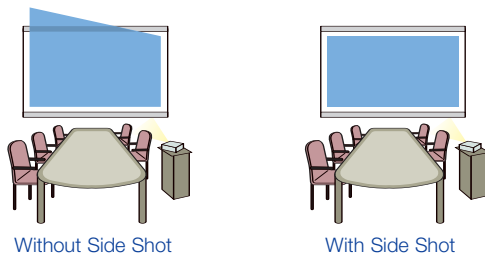

Short Focal-Length Lens, Power Focus, Power Zoom

The short focal-length lens enables a large screen size from a short throwing distance. An 80-inch* image can be projected from a distance of only 2.4 metres. This feature is invaluable when room space is limited but dynamic presentations are required. In addition, power focus and zoom are easily controlled from the supplied remote commander when the projector is away from the user.

* Viewable area, measured diagonally

Side Shot™ Horizontal Keystone Adjustment

Side Shot digital horizontal keystone adjustment capabilities allow you to effortlessly align the picture at the press of a button. This technology allows you the convenience of placing the projector off-axis from the centre of the screen when necessary.

Air Shot Wireless Presentations

The VPL-CX75 features Sony's Air Shot wireless transmission function, which eliminates the need for cable connections between PC and projector. This convenient feature makes it easy to switch presentations from one person to another – the presenter simply passes a USB wireless LAN module to the next presenter. It also allows mobility between PC and projector, so that you can pick up your PC and walk to another part of the room without fumbling with a cable.