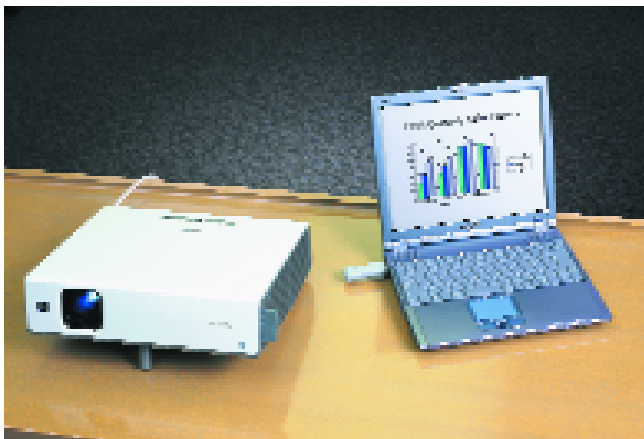

Short Focal-Length Lens, Power Focus, Power Zoom

The short focal-length lens enables a large screen size from a short throwing distance. An 80-inch* image can be projected from a distance of only 2.4 metres. This feature is invaluable when room space is limited but dynamic presentations are required. In addition, power focus and zoom are easily controlled from the supplied remote commander when the projector is away from the user.

* Viewable area, measured diagonally

Side Shot™ Horizontal Keystone Adjustment

Side Shot digital horizontal keystone adjustment capabilities allow you to effortlessly align the picture at the press of a button. This technology allows you the convenience of placing the projector off-axis from the centre of the screen when necessary.

Air Shot Wireless Presentations

The VPL-CX75 features Sony's Air Shot wireless transmission function, which eliminates the need for cable connections between PC and projector. This convenient feature makes it easy to switch presentations from one person to another – the presenter simply passes a USB wireless LAN module to the next presenter. It also allows mobility between PC and projector, so that you can pick up your PC and walk to another part of the room without fumbling with a cable.