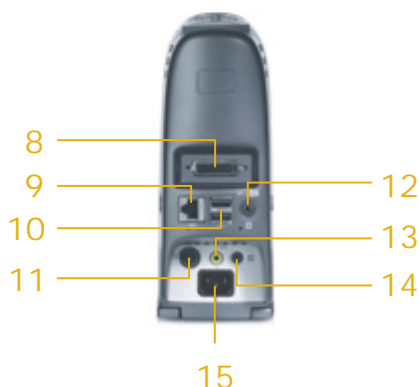

HP mp3135 digital projector series

1. 180-watt lamp
2. Elevator foot with digital keystone correction
3. Automatic extendable feet—left and right of projector
4. Smart Attachment Module (SAM), available with mp3135W
5. Infrared (IR) receiver windows on both sides of projector
6. 2-watt speaker
7. Kensington lock slot
8. M1 input
9. LAN port, available with mp3135W
10. 2 35-pin VESA M1-AD for analog RGB/digital/component video/HDTV/USB mouse, available with mp3135W
11. S-video connector (mini-DIN 4-pin connector)
12. Audio output port, available with mp3135W
13. Composite input (RCA jack)
14. Audio RCA jack (3.5 mm mini-jack)
15. Main power (power in)
16. CompactFlash card slot, available with mp3135W
17. Source button
18. Image optimization selectors for business graphics and theater presentations
19. Power on/off
20. Menu directional controls
21. Autosync button
22. LED indicators
23. Zoom lens adjustment
24. Focus ring

Front view

Rear view

HP mp3135W digital projector

Product highlights