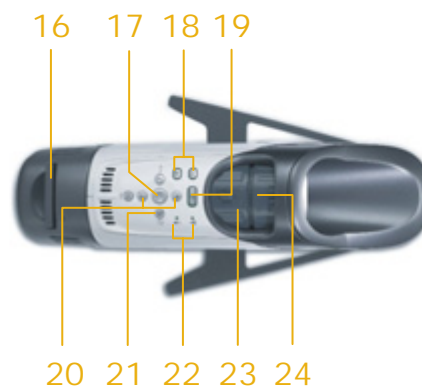

Top view

HP mp3135W digital projector

Product highlights

- **Focus on your ideas, not your equipment.** With the HP mp3135 digital projector and optional SAM, lighten your load by utilizing CompactFlash or a USB Flash memory device. Leave your notebook computer back at the office.
- **Survive the toughest business trip.** The projector is armored with a superior magnesium casing, and additional protection comes from the high-quality, form-fitting, and heavily padded carrying case.
- **Simplify your on-the-go lifestyle.** With the projector's easy setup, you'll be operating moments after entering any room, and with its 15-second shutdown, you'll be able to pack up in record time.
- **Get all the AV inputs you'll ever need.** With the projector's multiple inputs, you can create powerful, lively, and memorable presentations from a variety of source material. Connect computers, DVD players, video games, and more to the projector with VGA, composite, S-video, USB, and audio inputs.
- **Transform your communications with vibrant visual content.** The HP mp3135 digital projector series provides XGA native resolution that scales to accept data from VGA through SXGA+, ensuring crisp, sharp detail, whether you're projecting for a small, impromptu meeting or a large business conference.
- **Employ the industry standard in color accuracy.** Standard red-green-blue (sRGB) is an industry color standard originally developed by HP and Microsoft® as a common color language for monitors, input devices (scanners, digital cameras), and output devices (printers, plotters). Using a product developed by an industry leader in color innovation ensures consistent and accurate quality with other devices.
- **Benefit from HP's legendary quality and reliability.** The HP mp3135 digital projector is available with a standard one-year warranty (180 days for accessories, 90 days for lamp module). This exceptional warranty includes next-day express exchange and lifetime free phone support and 24 x 7 phone, e-mail, and HP Web support. We know you work late, and we will be there when you need us.