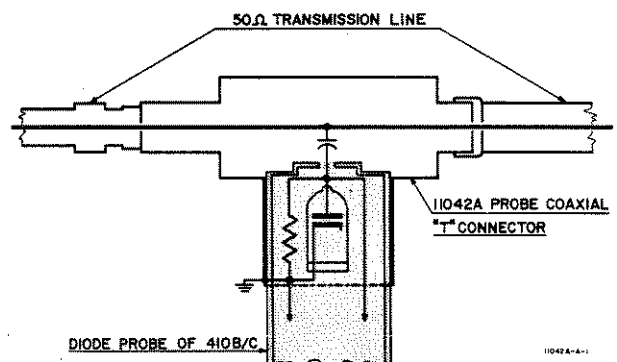

Figure 2. Connection of Model 410B/C AC Probe to Model 11042A "T" Connector, Schematic Presentation.

11042-90000

7 April 1969

Printed in U.S.A.

**HEWLETT
PACKARD**

FOR MORE INFORMATION, CALL YOUR LOCAL HP SALES OR SERVICE OFFICE or East (201) 265-5000 • Midwest (312) 255-9800 • South (404) 955-1500 • West (213) 970-7500 or (415) 968-9200; OR WRITE, Hewlett-Packard, 1501 Page Mill Road, Palo Alto, California 94304. IN EUROPE, CALL YOUR LOCAL HP SALES OR SERVICE OFFICE OR WRITE, Hewlett-Packard S.A., 7, rue du Bois-du-Lan, P.O. Box CH-1217 MEYRIN 2 -Geneva, Switzerland. IN JAPAN, Yokogawa-Hewlett-Packard Ltd., 9-1, Takakura-cho, Hachioji-shi, Tokyo, Japan 192.