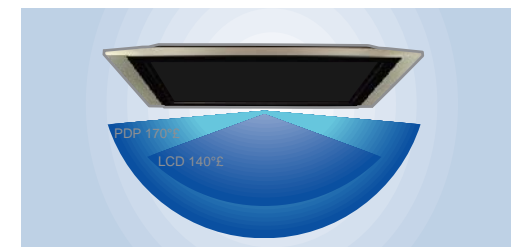

Surprise Sound

By adding perspective, direction and dimension to basic audio from broadcast and a variety of media, viewers are treated to home theatre sounds as if they were right in the action.

SRS TruSurround XT application
 TruSurround + TruBass + Focus (surround sound, refined bass, improved clarity)

Wide Field of Vision

Enjoy clear images from any direction - up, down, left, or right – within a 170° degree angle.

Multiple Interface

With a single TV, you get digital broadcast and Pay TV, along with conventional analogue broadcast. You can choose the entertainment media that tickles your fancy by connecting an array of compatible devices - DVD player, PC, camcorder, VCR, or RGB game console such as Xbox.