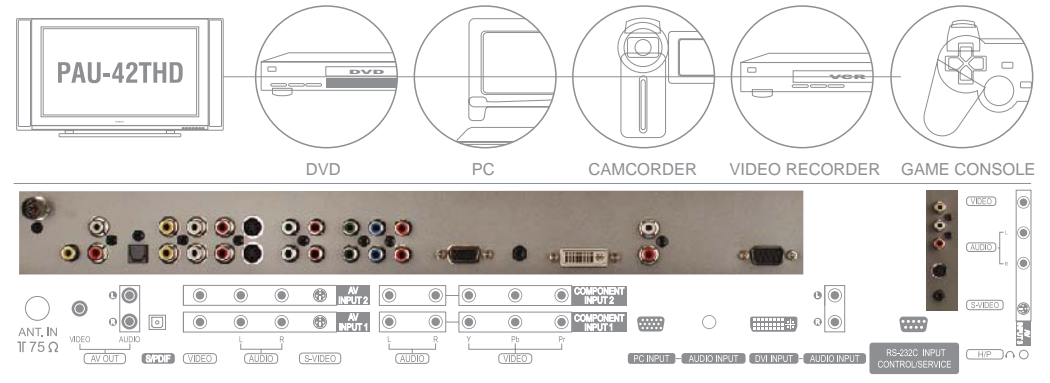

Wide Field of Vision

Enjoy clear images from any direction - up, down, left, or right – within a 170° degree angle.

Multiple Interface

With a single TV, you get digital broadcast and Pay TV, along with conventional analogue broadcast. You can choose the entertainment media that tickles your fancy by connecting an array of compatible devices - DVD player, PC, camcorder, VCR, or RGB game console such as Xbox.