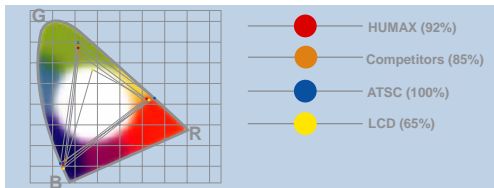

Spectacular Colour Expression

1) **Amazing colour reproducibility: 92%**
Specific colours are adjusted by this state-of-the-art colour tuning function. Compare our 92% reproducibility with a competitor's product achieving 85%. Another competitor provides a mere 65% in a 37" LCD TV.

2) **Amazing colour purity**
Unnecessary frequency components of R(Red), G(Green), and B(Blue) are eliminated to express each colour in its natural state.