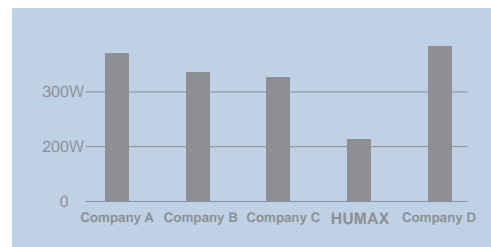

Low Power Consumption

Using the lowest possible power consumption of 230W, in comparison with similar products in the market, PAU-42THD is highly economical.