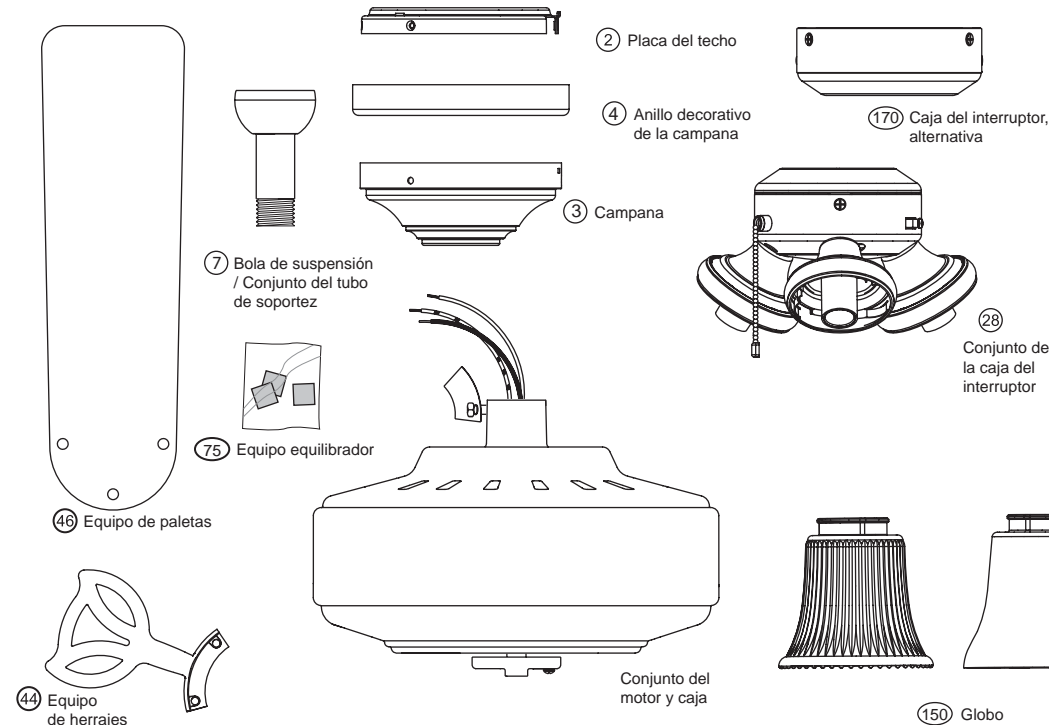

GUÍA DE PIEZAS

Use la Guía de Piezas de abajo para verificar que todas las piezas estén incluidas en la caja.

Si alguna pieza falta o está dañada, llame al teléfono 1-888-830-1326.

POR FAVOR NO DEVUELVA ESTE PRODUCTO A LA TIENDA DONDE LO COMPRÓ.

Antes de instalar su ventilador, anote la información siguiente para sus archivos y asistencia con la garantía.

Piezas del ventilador (no dibujadas a escala)

Nombre del modelo _____

No. de catálogo _____

No. de serie _____

Fecha de compra _____

Lugar de compra _____

Si alguna pieza falta o está rota:
Llame al teléfono 1-888-830-1326

Si el ventilador no funciona:
1. Consulte la guía de localización de fallas en su manual de instrucciones.
2. Llame a su centro local de servicio.
3. Llame al teléfono 901-248-2222 para obtener asistencia técnica.

Para informaciones adicionales acerca de:

Productos Hunter • Localización de fallas
Localización de distribuidores
Localización de centros de servicio
Llame al teléfono 1-800-448-6837
www.hunterfan.com

Materiales (dibujados a escala)