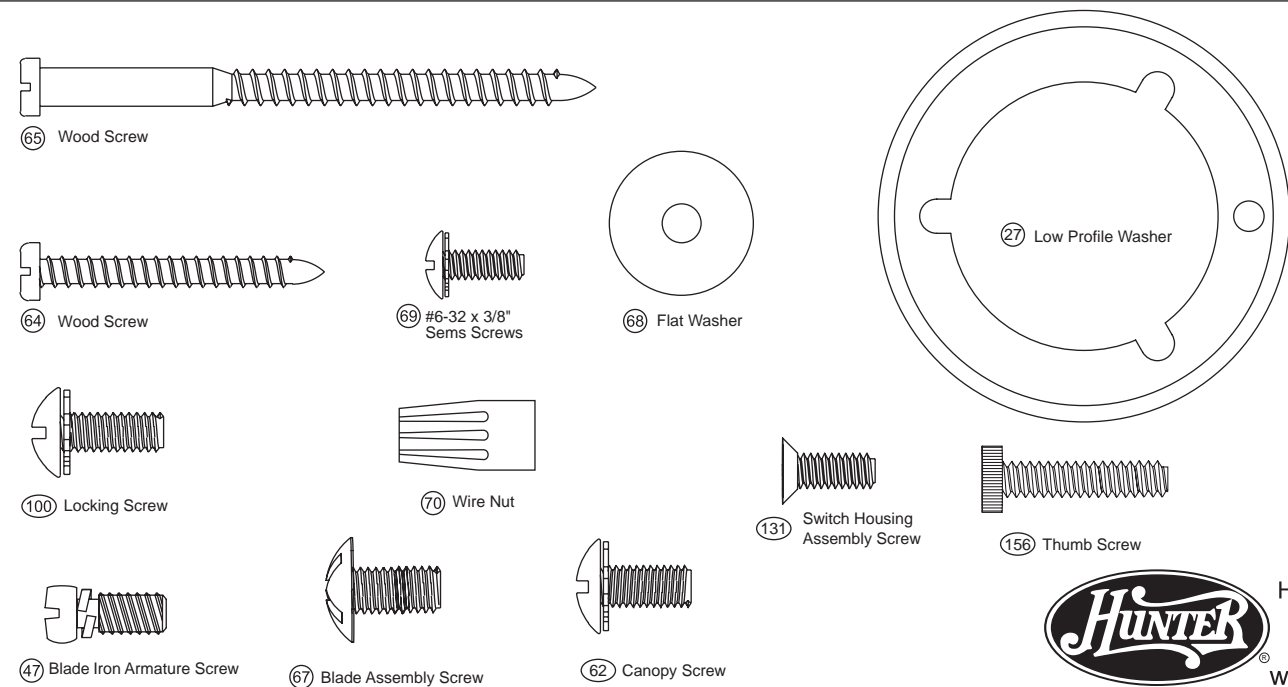

Hardware (Drawn to Scale)

HUNTER
Hunter Fan Company
2500 Frisco Avenue
Memphis, TN 38114

www.hunterfan.com
Download from www.Somanuals.com. All Manuals Search And Download.

98000-01-661
05/14/2007

Part List		Model #	20431A	20434A	20436A	20497A	20438
Item #	Item Name	Asm. Dwg. #	Part #	Part #	Part #	Part #	Part #
		Finish	Part #	Part #	Part #	Part #	Part #
		Qty	Part #	Part #	Part #	Part #	Part #
* 2	Hanging System Kit	1	96759-05-000	96759-01-000	96759-03-000	96759-12-000	96759-30-000
2	Ceiling Plate	1	96759-05-000	96759-01-000	96759-03-000	96759-12-000	96759-30-000
3	Canopy	1	96759-05-000	96759-01-000	96759-03-000	96759-12-000	96759-30-000
4	Canopy Trim Ring	1	96759-05-000	96759-01-000	96759-03-000	96759-12-000	96759-30-000
7	Hanger Ball / Downrod Assembly	1	96759-05-000	96759-01-000	96759-03-000	96759-12-000	96759-30-000
27	Low Profile Washer	1	96759-05-000	96759-01-000	96759-03-000	96759-12-000	96759-30-000
62	Canopy Screw	3	96759-05-000	96759-01-000	96759-03-000	96759-12-000	96759-30-000
64	Wood Screw	2	96759-05-000	96759-01-000	96759-03-000	96759-12-000	96759-30-000
65	Wood Screw	2	96759-05-000	96759-01-000	96759-03-000	96759-12-000	96759-30-000
68	Flat Washer	4	96759-05-000	96759-01-000	96759-03-000	96759-12-000	96759-30-000
100	Locking Screw	3	96759-05-000	96759-01-000	96759-03-000	96759-12-000	96759-30-000
28	Switch/Housing Assembly	1	96947-05-000	96947-01-000	96947-03-000	96947-12-000	96947-30-000
29	Switch Housing Cover	1	73853-01-121	73853-01-116	73853-01-132	73853-01-170	73853-01-299
41	Switch Housing Plug Button	1	73854-01-121	73854-01-116	73854-01-132	73854-01-170	73854-01-299
44	Blade Iron Set	1	92803-07-121	92803-07-116	92803-07-132	92803-07-170	92803-07-299
46	Blade Set	1	74048-66-000	74048-66-000	74048-63-000	75006-02-000	76238-05-000
47	Blade Iron Armature Screw	10	63755-05-232	63755-05-232	63755-05-133	63755-04-119	63755-05-247
150	Globe/Shade	3	73560-13-000	73560-13-000	73560-14-000	73560-13-000	73560-15-000
156	Thumb Screw	9	03077-08-232	03077-08-232	03077-08-133	03077-08-247	03077-08-247
170	Switch Housing, Alternate	1	93598-01-121	93598-01-116	93598-01-132	93598-01-170	93598-01-299
* 67	Hardware Kit	1	94294-00-860	94294-00-861	94294-00-863	94294-00-864	94294-00-865
67	Blade Assembly Screw	16					
69	Screw, Machine, 6-32	3					
70	Wire Nut	4					
131	Screw, Switch Housing Assembly	3					
75	Balancing Kit	1	07570-01-000	07570-01-000	07570-01-000	07570-01-000	07570-01-000