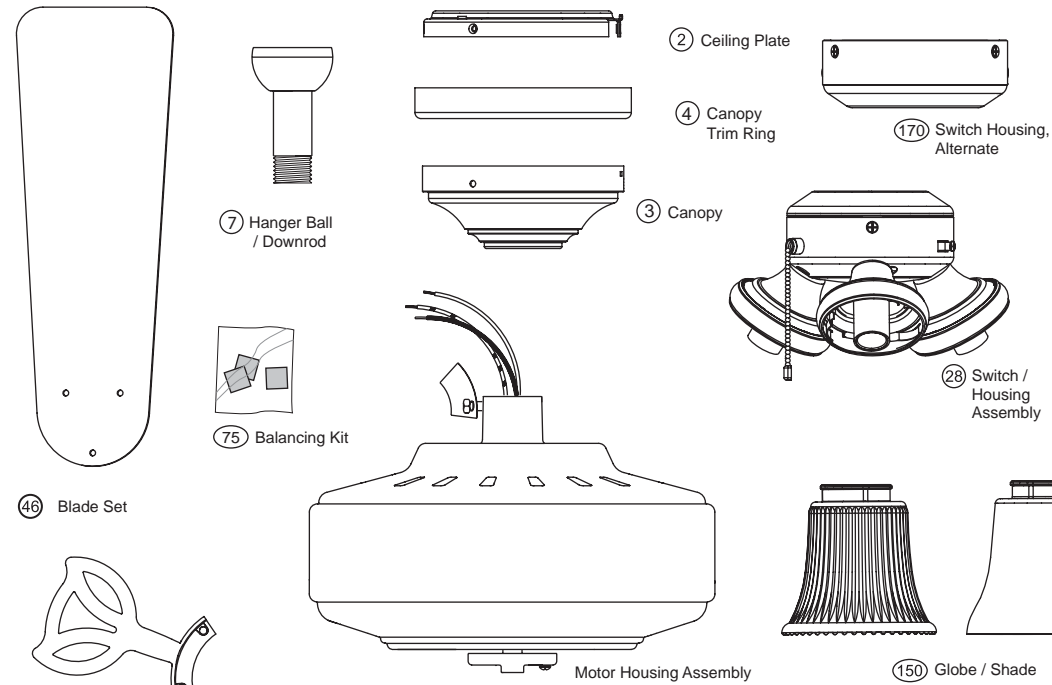

PARTS GUIDE

Using the Parts Guide below, check to make sure all parts are included in the box.
If parts are missing or damaged call 1-888-830-1326.
PLEASE DO NOT RETURN THIS PRODUCT TO THE STORE.

Before installing your fan, record the following information for your records and warranty assistance.

Fan Parts (Not Drawn to Scale)

Model Name _____
Catalog No. _____
Serial No. _____
Date Purchased _____
Where Purchased _____

Missing / Broken Parts:
Call 1-888-830-1326

1. **Fan does not work:**
1. Reference the Trouble Shooting guide in your Instruction Manual.
  2. Call your Local Service Center.
  3. Call Technical Support at 901-248-2222.

For additional information on:
Hunter Products • Trouble Shooting
Dealer Location • Service Center Locator
Call 1-800-448-6837
www.hunterfan.com