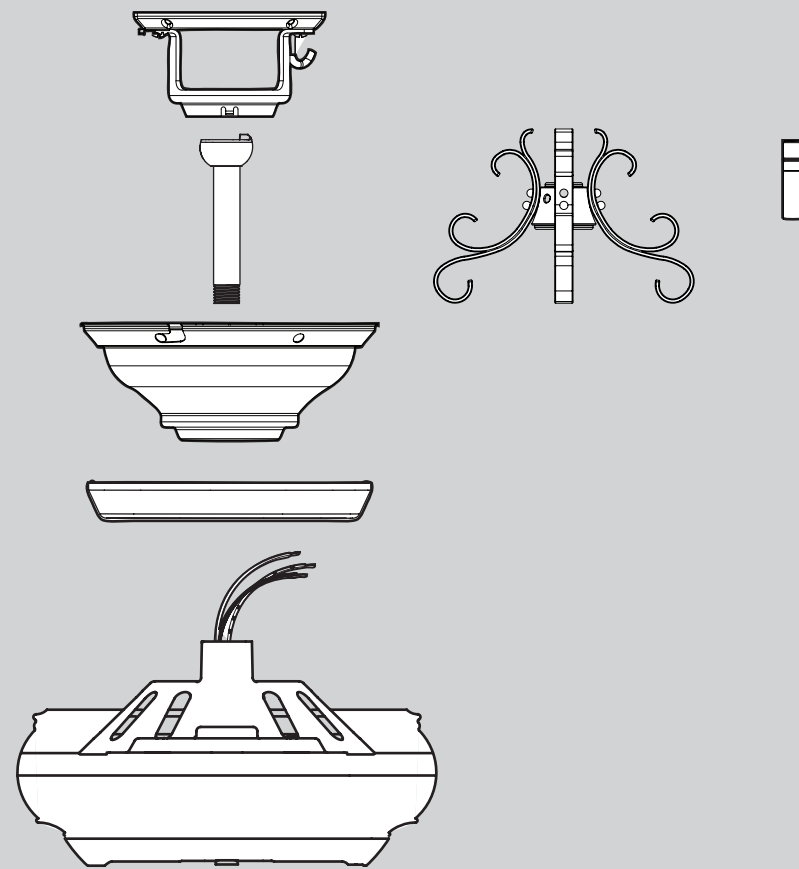

THIS ITEM TO THE STORE, call 888-830-1326 for assistance.

THIS PARTS GUIDE IS FOR REFERENCE ONLY.

REFER TO THE INSTALLATION MANUAL FOR FULL ASSEMBLY INSTRUCTIONS.

Parts List

Item Name	Qty	Part #
	* Hanging System Kit	1
Ceiling Plate		
Canopy		
Canopy Trim Ring		
Hanger Ball / Downrod Assembly		
Setscrew		
Canopy Screw		
Wood Screw		
Flat Washer		
Mounting Isolator		
Switch Housing Assembly	1	99052-01
Decorative Scroll Assembly	1	88762-01
Hanger Pipe	1	74228-03
Switch Housing, Upper	1	87445-01
Blade Iron Set	1	87647-05
Blade Set	1	76697-58
Screw, Blade Iron Armature	11	63755-05
Hardware Kit	1	99136-00-860
Blade Grommet		
Blade Assembly Screw		
Screw, Machine, 6-32		
Wire Connector		
Screw, Switch Housing Assembly		
Balancing Kit	1	07570-01
Decorative Screw	2	03111-02
Pull Chain Pendant	1	66636-01
Pull Chain Pendant	1	66637-01
Bottom Cap	1	88861-01
Finial	1	76849-01
Light bulb / Bulb	2	77646-03
Globe/Shade	1	88719-04

Materiales

(no dibujados a escala)

Piezas del ventilador

(no dibujadas a escala)

Conjunto del soporte de suspensión

de conjunto de paleta

Conjunto del interruptor/ alojamiento

GUÍA DE PIEZAS