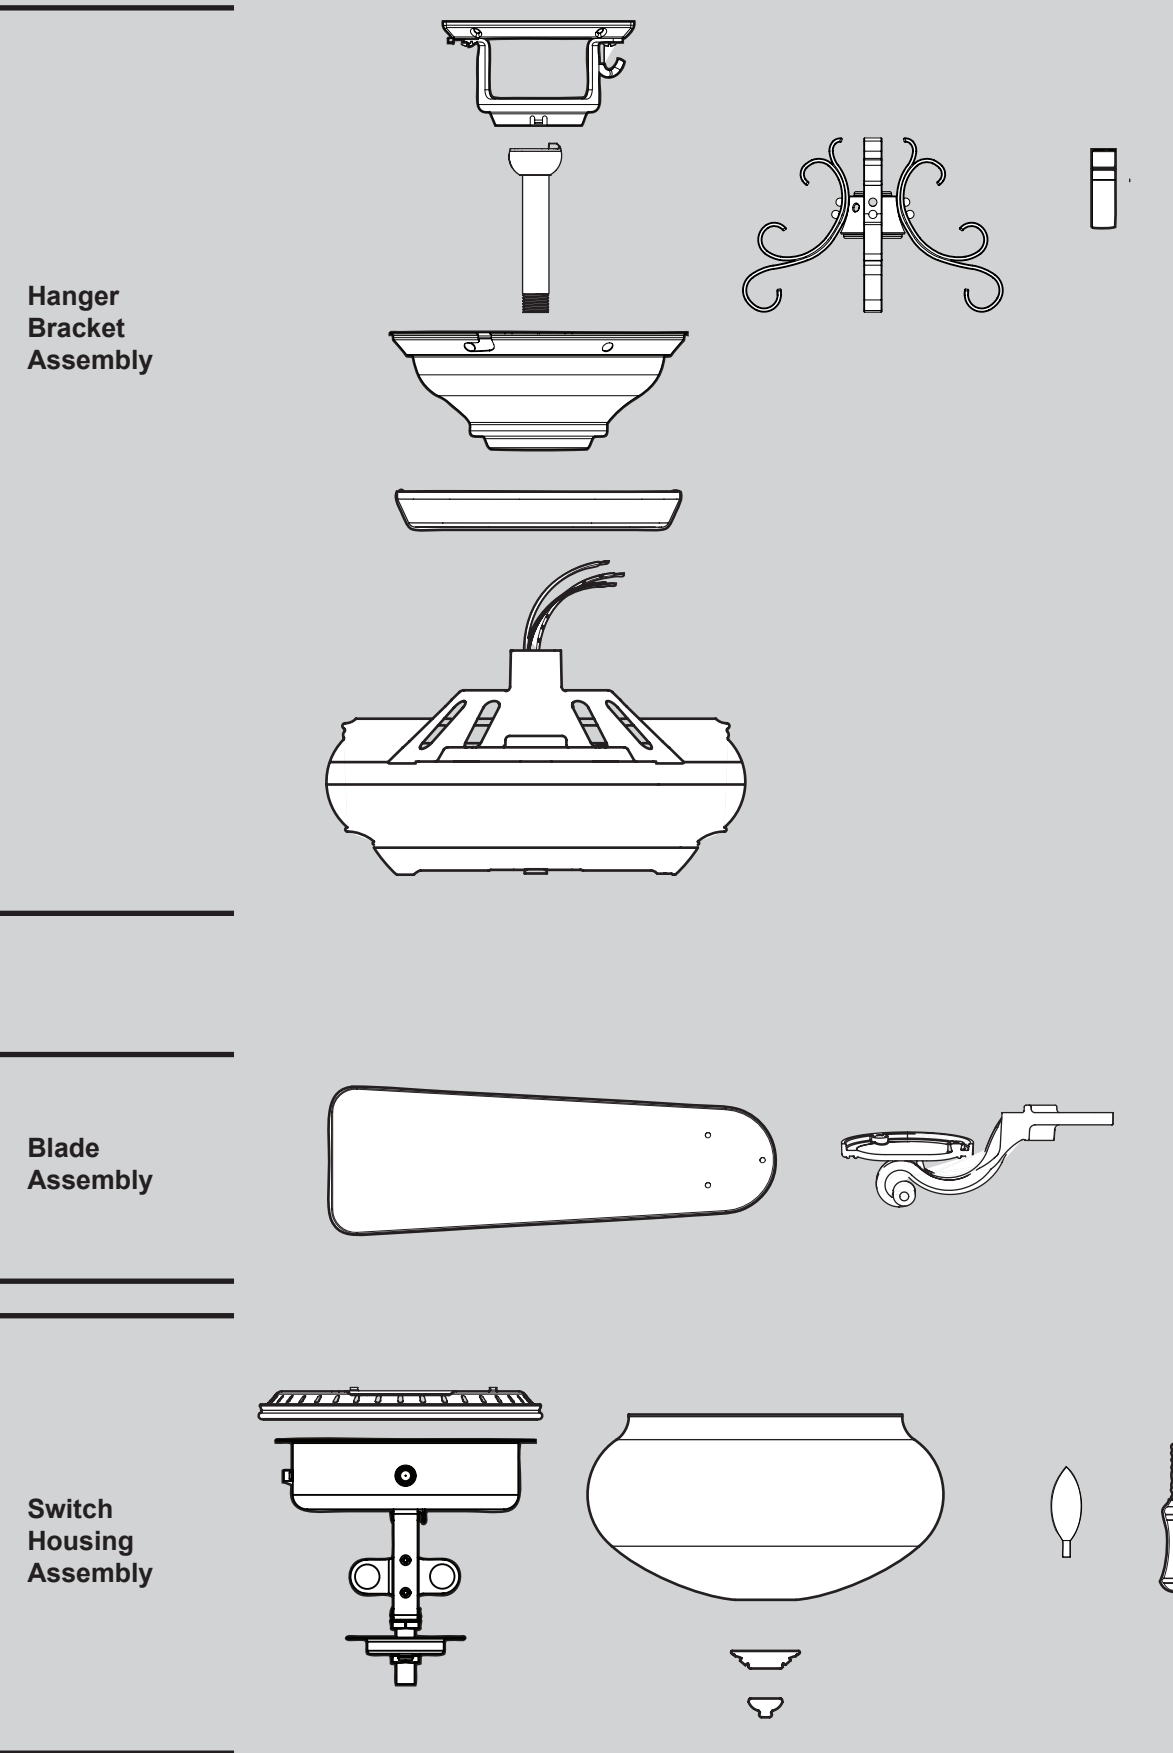

Hardware

(Drawn to Scale)

Fan Parts

(Not Drawn to Scale)

PARTS GUIDE

Hunter

Using this Parts Guide, make sure all parts are included in the box.

If parts are missing, **DO NOT RETURN**

THIS ITEM TO THE STORE, call 888-830-1326 for assistance.

THIS PARTS GUIDE IS FOR REFERENCE ONLY.

REFER TO THE INSTALLATION MANUAL FOR FULL ASSEMBLY INSTRUCTIONS.

Parts List

Item Name	Qty	Part #
	* Hanging System Kit	1
Ceiling Plate		
Canopy		
Canopy Trim Ring		
Hanger Ball / Downrod Assembly		
Setscrew		
Canopy Screw		
Wood Screw		
Flat Washer		
Mounting Isolator		
Switch Housing Assembly	1	99052-01
Decorative Scroll Assembly	1	88762-01
Hanger Pipe	1	74228-03
Switch Housing, Upper	1	87445-01
Blade Iron Set	1	87647-05
Blade Set	1	76697-58
Screw, Blade Iron Armature	11	63755-05
Hardware Kit	1	99136-00-860
Blade Grommet		
Blade Assembly Screw		
Screw, Machine, 6-32		
Wire Connector		
Screw, Switch Housing Assembly		
Balancing Kit	1	07570-01
Decorative Screw	2	03111-02
Pull Chain Pendant	1	66636-01
Pull Chain Pendant	1	66637-01
Bottom Cap	1	88861-01
Finial	1	76849-01
Light bulb / Bulb	2	77646-03
Globe/Shade	1	88719-04