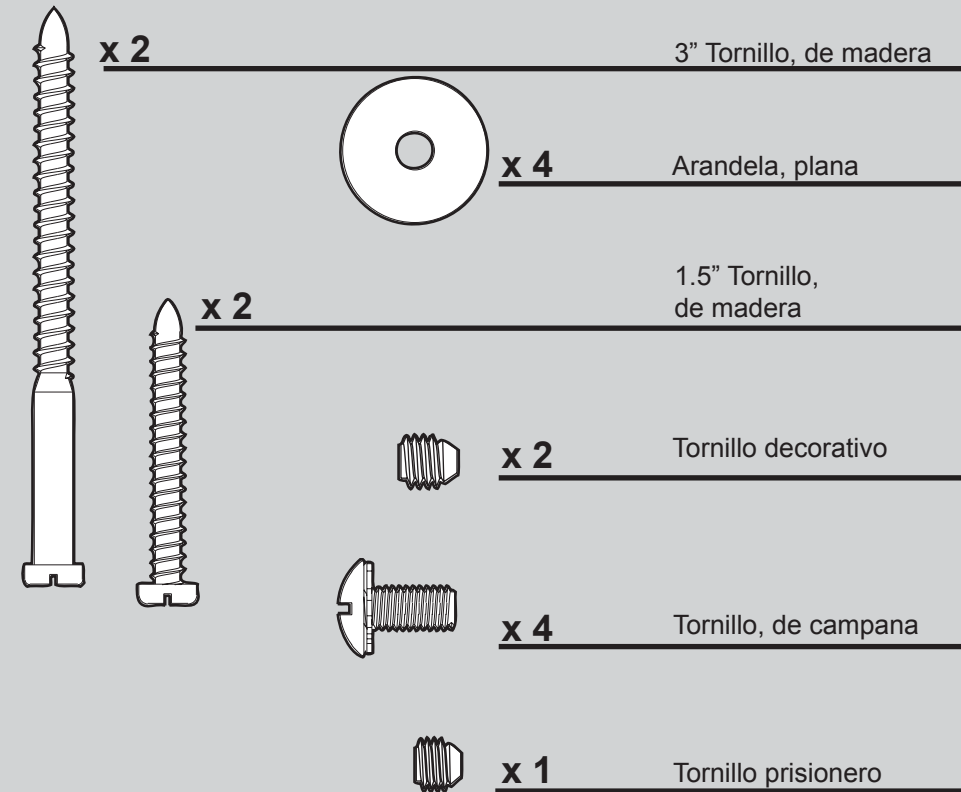

Materiales

(no dibujados a escala)