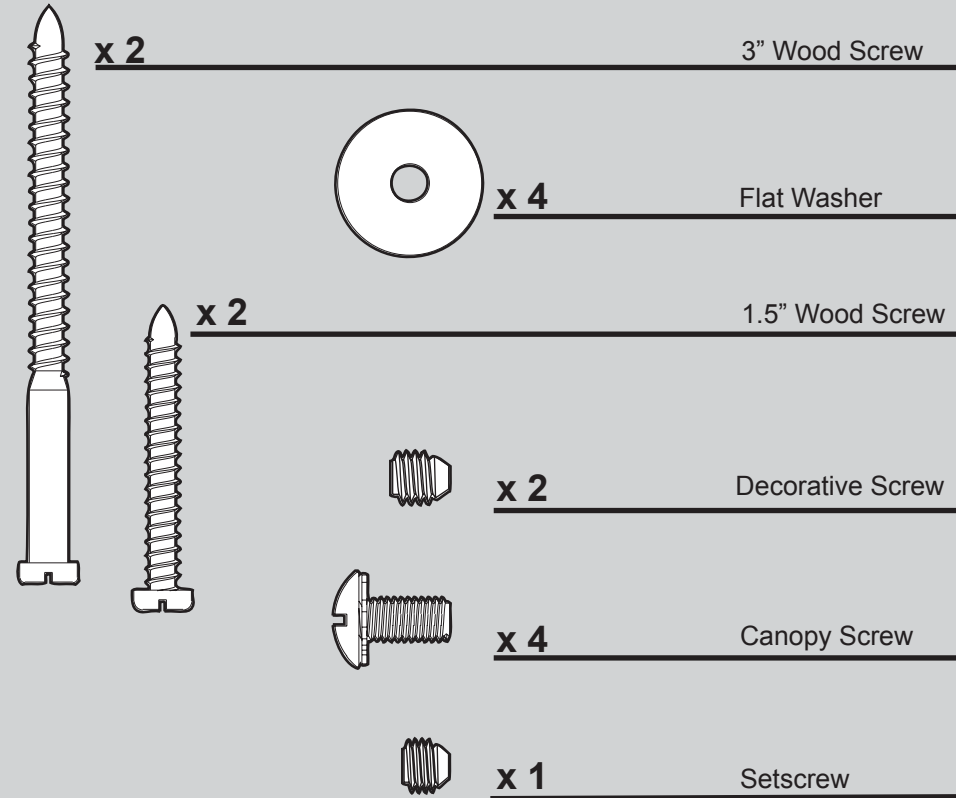

Hardware

(Drawn to Scale)

Fan Parts

(Not Drawn to Scale)

PARTS GUIDE

Hunter

Using this Parts Guide, make sure all parts are included in the box.

If parts are missing, **DO NOT RETURN**

THIS ITEM TO THE STORE, call 888-830-1326 for assistance.

THIS PARTS GUIDE IS FOR REFERENCE ONLY.

REFER TO THE INSTALLATION MANUAL FOR FULL ASSEMBLY INSTRUCTIONS.

Parts List

Item Name	Qty	Part #
	* Hanging System Kit	1
Ceiling Plate		
Canopy		
Canopy Trim Ring		
Hanger Ball / Downrod Assembly		
Setscrew		
Canopy Screw		
Wood Screw		
Flat Washer		
Mounting Isolator		
Switch Housing Assembly	1	99052-01
Decorative Scroll Assembly	1	88762-01
Hanger Pipe	1	74228-03
Switch Housing, Upper	1	87445-01
Blade Iron Set	1	87647-05
Blade Set	1	76697-58
Screw, Blade Iron Armature	11	63755-05
Hardware Kit	1	99136-00-860
Blade Grommet		
Blade Assembly Screw		
Screw, Machine, 6-32		
Wire Connector		
Screw, Switch Housing Assembly		
Balancing Kit	1	07570-01
Decorative Screw	2	03111-02
Pull Chain Pendant	1	66636-01
Pull Chain Pendant	1	66637-01
Bottom Cap	1	88861-01
Finial	1	76849-01
Light bulb / Bulb	2	77646-03
Globe/Shade	1	88719-04