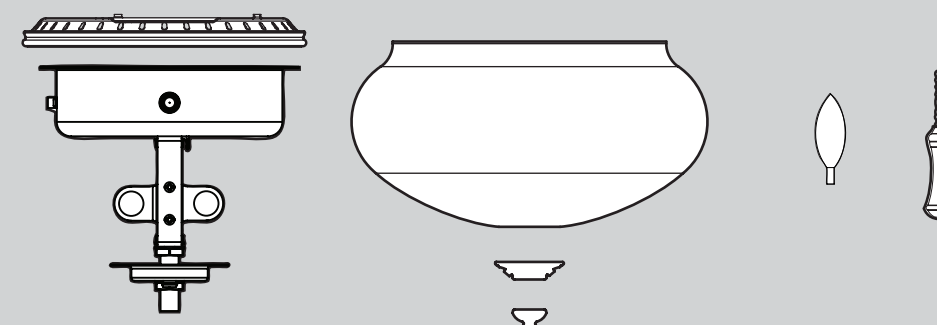

THIS ITEM TO THE STORE, call 888-830-1326 for assistance.

THIS PARTS GUIDE IS FOR REFERENCE ONLY.

REFER TO THE INSTALLATION MANUAL FOR FULL ASSEMBLY INSTRUCTIONS.

Parts List

Item Name	Qty	Part #
	* Hanging System Kit	1
Ceiling Plate		
Canopy		
Canopy Trim Ring		
Hanger Ball / Downrod Assembly		
Setscrew		
Canopy Screw		
Wood Screw		
Flat Washer		
Mounting Isolator		
Switch Housing Assembly	1	99052-01
Decorative Scroll Assembly	1	88762-01
Hanger Pipe	1	74228-03
Switch Housing, Upper	1	87445-01
Blade Iron Set	1	87647-05
Blade Set	1	76697-58
Screw, Blade Iron Armature	11	63755-05
Hardware Kit	1	99136-00-860
Blade Grommet		
Blade Assembly Screw		
Screw, Machine, 6-32		
Wire Connector		
Screw, Switch Housing Assembly		
Balancing Kit	1	07570-01
Decorative Screw	2	03111-02
Pull Chain Pendant	1	66636-01
Pull Chain Pendant	1	66637-01
Bottom Cap	1	88861-01
Finial	1	76849-01
Light bulb / Bulb	2	77646-03
Globe/Shade	1	88719-04

Materiales

(no dibujados a escala)

Piezas del ventilador

(no dibujadas a escala)

Conjunto del soporte de suspensión

de conjunto de paleta

Conjunto del interruptor/ alojamiento

GUÍA DE PIEZAS