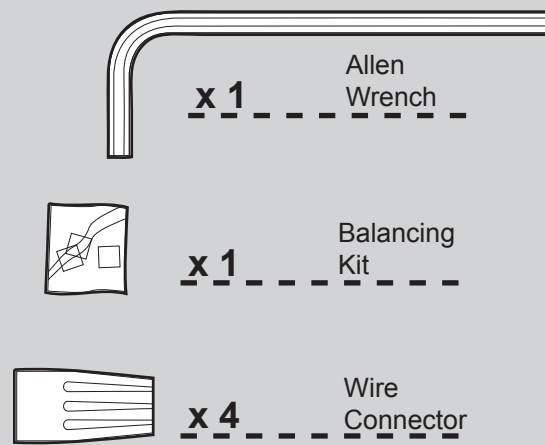

Hardware

(Drawn to Scale)

Fan Parts

(Not Drawn to Scale)

PARTS GUIDE

Hunter

Using this Parts Guide, make sure all parts are included in the box.

If parts are missing, **DO NOT RETURN**

THIS ITEM TO THE STORE, call 888-830-1326 for assistance.

THIS PARTS GUIDE IS FOR REFERENCE ONLY.

REFER TO THE INSTALLATION MANUAL FOR FULL ASSEMBLY INSTRUCTIONS.

Parts List

Item Name	Qty	Part #
	* Hanging System Kit	1
Ceiling Plate		
Canopy		
Canopy Trim Ring		
Hanger Ball / Downrod Assembly		
Setscrew		
Canopy Screw		
Wood Screw		
Flat Washer		
Mounting Isolator		
Switch Housing Assembly	1	99052-01
Decorative Scroll Assembly	1	88762-01
Hanger Pipe	1	74228-03
Switch Housing, Upper	1	87445-01
Blade Iron Set	1	87647-05
Blade Set	1	76697-58
Screw, Blade Iron Armature	11	63755-05
Hardware Kit	1	99136-00-860
Blade Grommet		
Blade Assembly Screw		
Screw, Machine, 6-32		
Wire Connector		
Screw, Switch Housing Assembly		
Balancing Kit	1	07570-01
Decorative Screw	2	03111-02
Pull Chain Pendant	1	66636-01
Pull Chain Pendant	1	66637-01
Bottom Cap	1	88861-01
Finial	1	76849-01
Light bulb / Bulb	2	77646-03
Globe/Shade	1	88719-04

Materiales

(no dibujados a escala)

Piezas del ventilador

(no dibujadas a escala)

Conjunto del soporte de suspensión

de conjunto de paleta

Conjunto del interruptor/ alojamiento

GUÍA DE PIEZAS