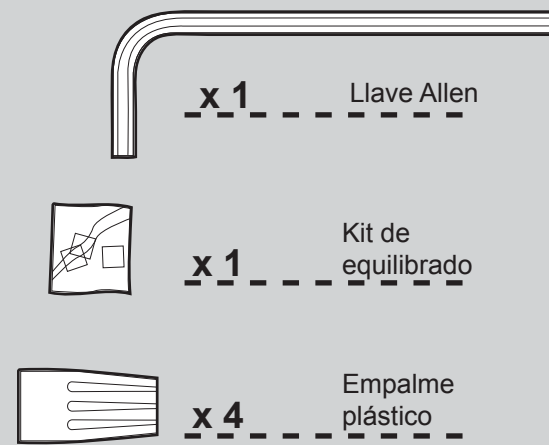

THIS ITEM TO THE STORE, call 888-830-1326 for assistance.

THIS PARTS GUIDE IS FOR REFERENCE ONLY.

REFER TO THE INSTALLATION MANUAL FOR FULL ASSEMBLY INSTRUCTIONS.

Parts List

Item Name	Qty	Part #
	* Hanging System Kit	1
Ceiling Plate		
Canopy		
Canopy Trim Ring		
Hanger Ball / Downrod Assembly		
Setscrew		
Canopy Screw		
Wood Screw		
Flat Washer		
Mounting Isolator		
Switch Housing Assembly	1	99052-01
Decorative Scroll Assembly	1	88762-01
Hanger Pipe	1	74228-03
Switch Housing, Upper	1	87445-01
Blade Iron Set	1	87647-05
Blade Set	1	76697-58
Screw, Blade Iron Armature	11	63755-05
Hardware Kit	1	99136-00-860
Blade Grommet		
Blade Assembly Screw		
Screw, Machine, 6-32		
Wire Connector		
Screw, Switch Housing Assembly		
Balancing Kit	1	07570-01
Decorative Screw	2	03111-02
Pull Chain Pendant	1	66636-01
Pull Chain Pendant	1	66637-01
Bottom Cap	1	88861-01
Finial	1	76849-01
Light bulb / Bulb	2	77646-03
Globe/Shade	1	88719-04

Materiales

(no dibujados a escala)

Piezas del ventilador

(no dibujadas a escala)

Conjunto del soporte de suspensión

de conjunto de paleta

Conjunto del interruptor/ alojamiento

GUÍA DE PIEZAS