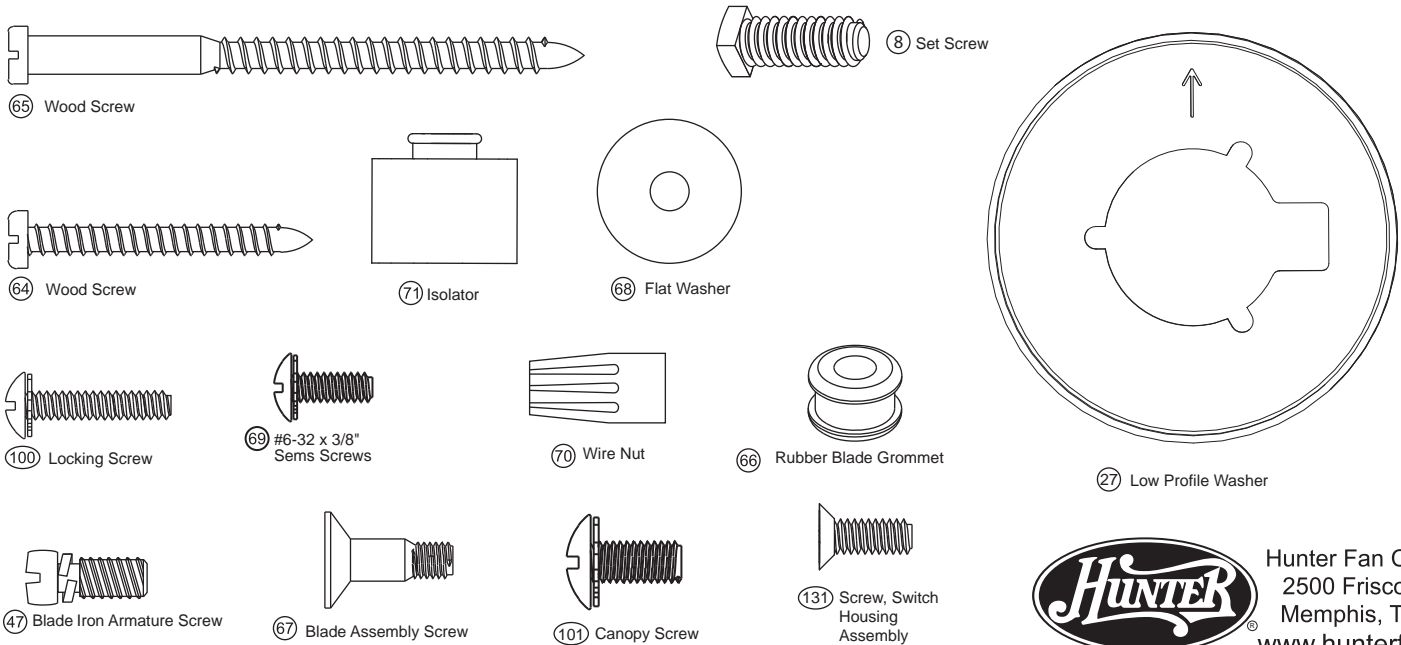

Hardware (Drawn to Scale)