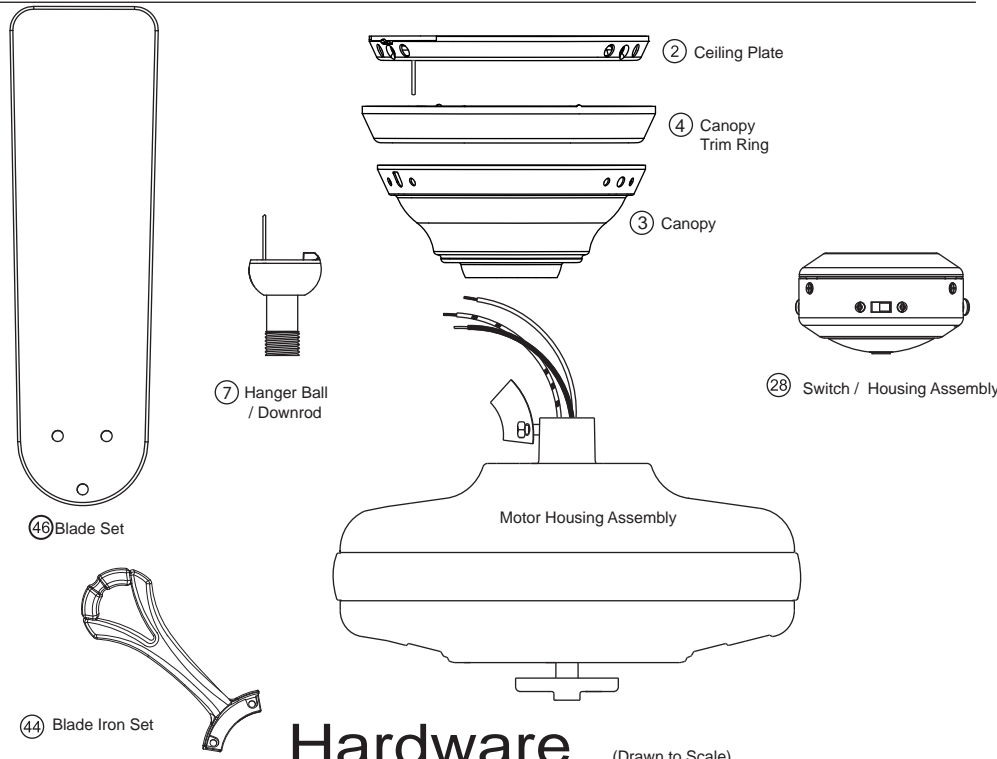

Fan Parts (Not Drawn to Scale)