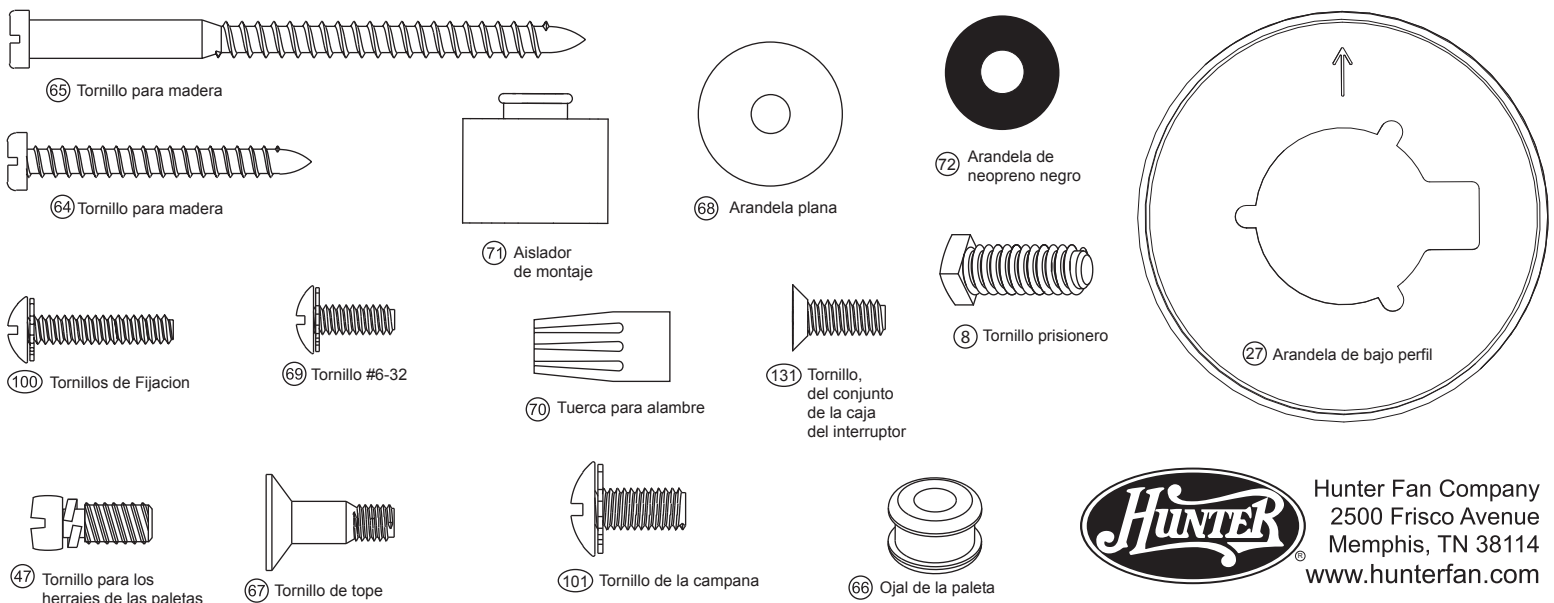

Herrajes (dibujados a escala)

Hunter Fan Company
2500 Frisco Avenue
Memphis, TN 38114
www.hunterfan.com