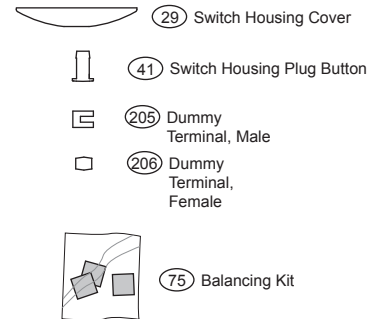

PARTS GUIDE

STOP

Using the Parts Guide below, check to make sure all parts are included in the box.
If parts are missing or damaged call 1-888-830-1326.
PLEASE DO NOT RETURN THIS PRODUCT TO THE STORE.

Before installing your fan, record the following information for your records and warranty assistance.

Fan Parts (Not Drawn to Scale)

Model Name _____
Catalog No. _____
Serial No. _____
Date Purchased _____
Where Purchased _____

Missing / Broken Parts:
Call 1-888-830-1326

Fan does not work:

1. Reference the Trouble Shooting guide in your Instruction Manual.
2. Call your Local Service Center.
3. Call Technical Support at 901-248-2222.

For additional information on:
Hunter Products • Trouble Shooting
Dealer Location • Service Center Locator
Call 1-800-448-6837
www.hunterfan.com

Hardware (Drawn to Scale)

Hunter Fan Company
2500 Frisco Avenue
Memphis, TN 38114
www.hunterfan.com