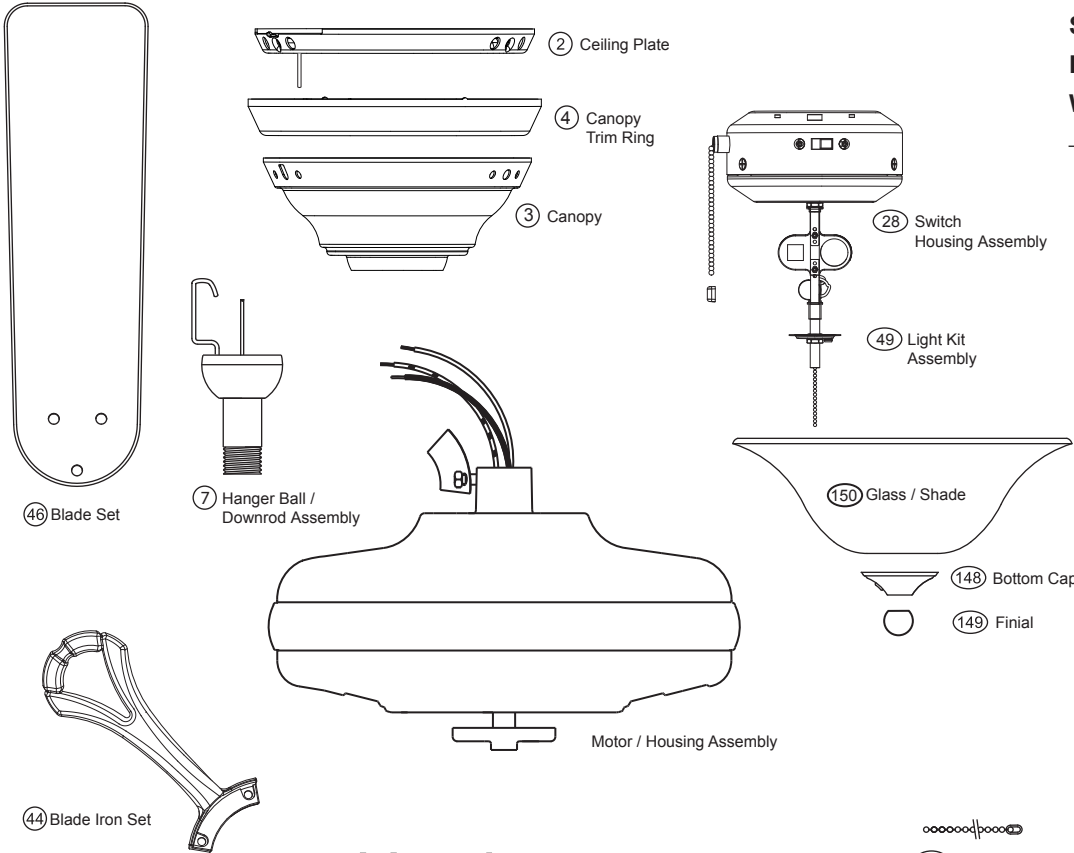

PARTS GUIDE

STOP

Using the Parts Guide below, check to make sure all parts are included in the box.
If parts are missing or damaged call 1-888-830-1326.
PLEASE DO NOT RETURN THIS PRODUCT TO THE STORE.

Before installing your fan, record the following information for your records and warranty assistance.

Fan Parts (Not Drawn to Scale)

Model Name _____
Catalog No. _____
Serial No. _____
Date Purchased _____
Where Purchased _____

Missing / Broken Parts:
Call 1-888-830-1326

Fan does not work:

1. Reference the Trouble Shooting guide in your Instruction Manual.
2. Call your Local Service Center.
3. Call Technical Support at 901-248-2222.

For additional information on:
Hunter Products • Trouble Shooting
Dealer Location • Service Center Locator
Call 1-800-448-6837
www.hunterfan.com