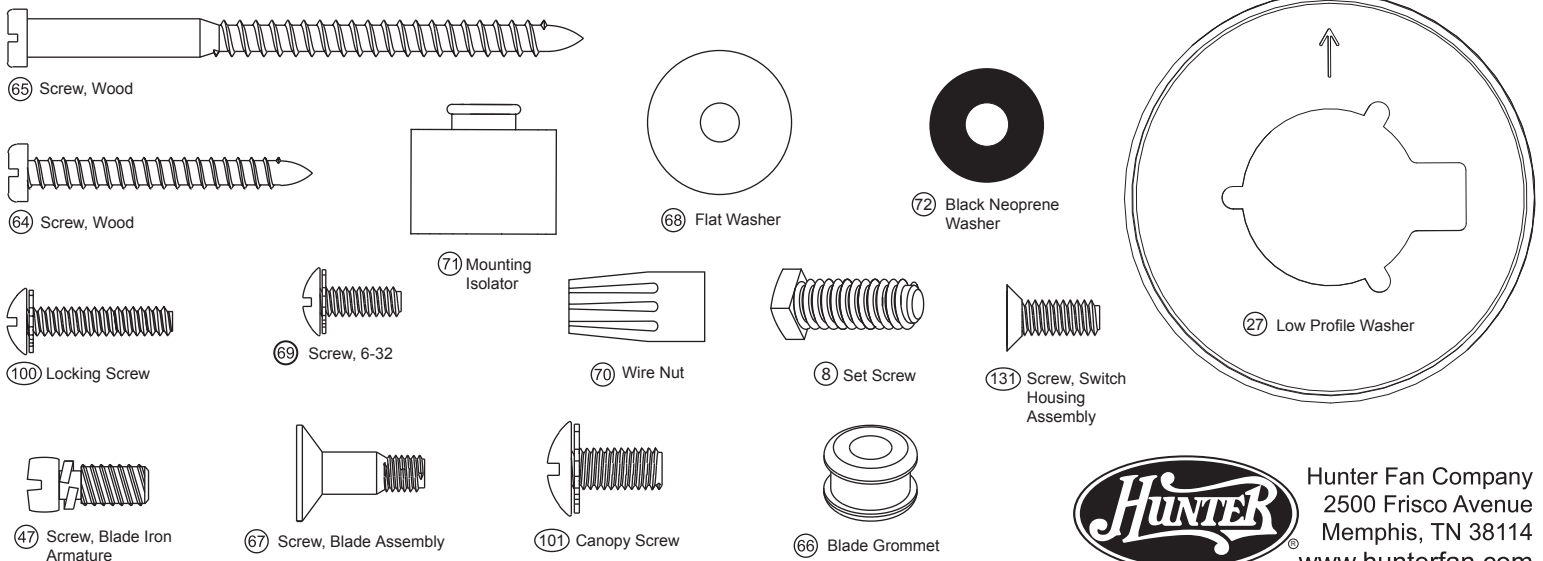

Hardware (Drawn to Scale)

Hunter Fan Company
2500 Frisco Avenue
Memphis, TN 38114
www.hunterfan.com