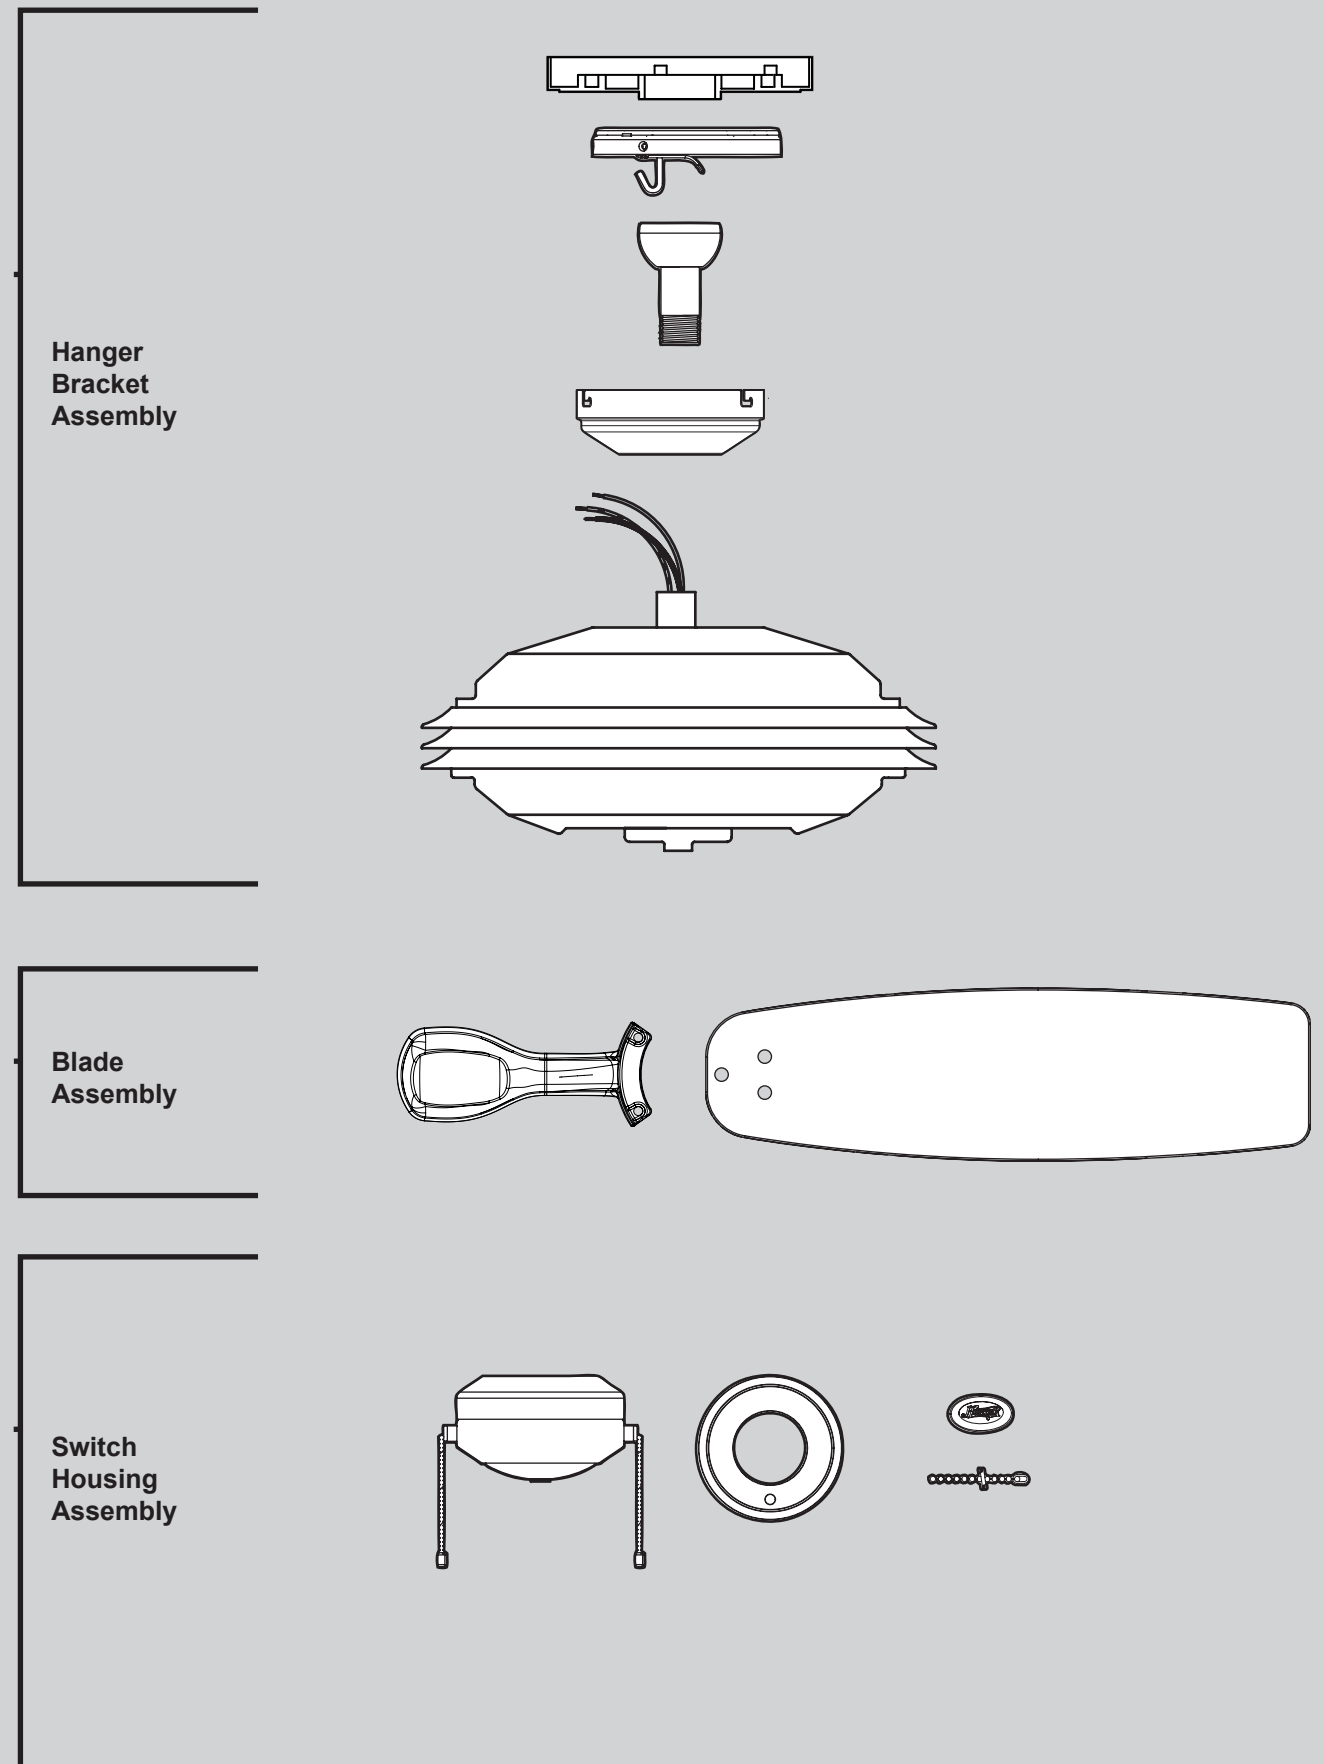

Fan Parts

(Not Drawn to Scale)