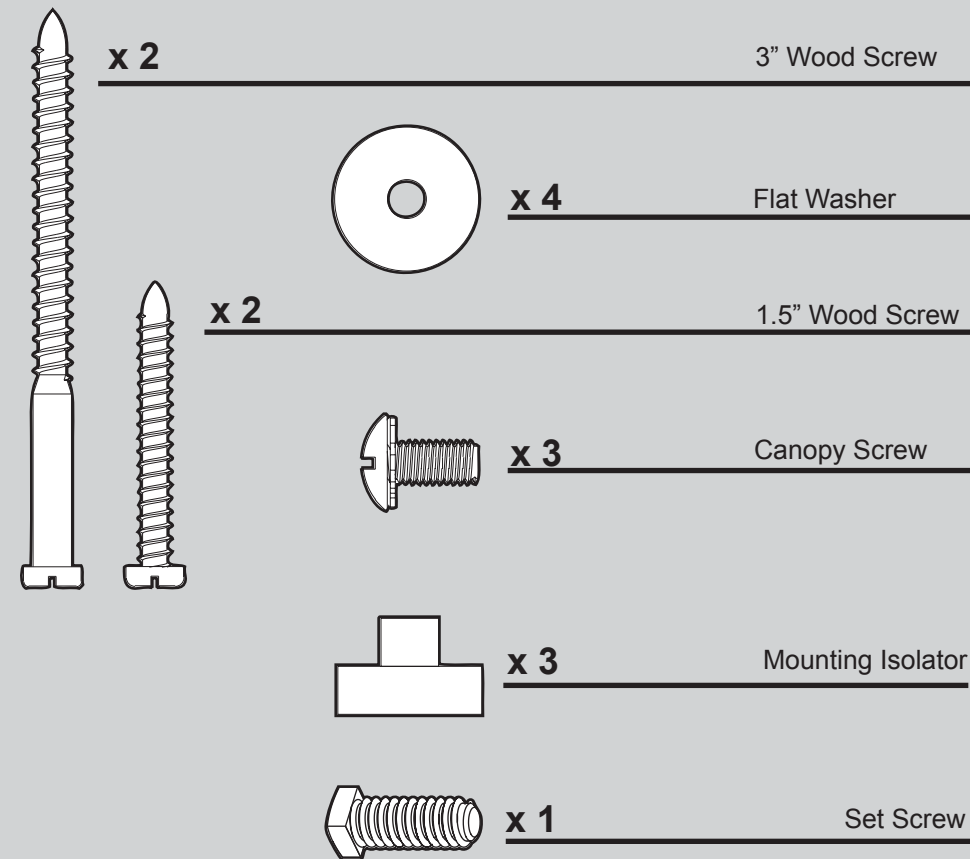

Hardware

(Drawn to Scale)

Fan Parts

(Not Drawn to Scale)

PARTS GUIDE

Hunter

Using this Parts Guide, make sure all parts are included in the box. If parts are missing, DO NOT RETURN

THIS ITEM TO THE STORE, call 888-830-1326 for assistance.

THIS PARTS GUIDE IS FOR REFERENCE ONLY.

REFER TO THE INSTALLATION MANUAL FOR FULL ASSEMBLY INSTRUCTIONS.

Parts List	Model #	21318
	Asm. Dwg. #	98954-01
	Finish	New Bronze
Item Name	Qty	Part #
Ceiling Plate	1	83525-01
Canopy	1	83787-04
Ceiling Plate Gasket	1	74254-03
Hanger Ball / Downrod Assembly	1	74655-03
Setscrew	1	03009-04
Canopy Screw	3	74510-22
Wood Screw	2	03144-05
Wood Screw	2	06512-03
Flat Washer	4	06301-02
Mounting Isolator	3	63731-01
Switch Housing Assembly	1	98960-08
Switch Housing Gasket	1	74563-01
Blade Iron Set	1	98832-10
Blade Set	1	76697-38
Screw, Blade Iron Armature	11	63755-06
Hardware Kit	1	98954-00-860
Blade Grommet		
Blade Assembly Screw		
Screw, Machine, 6-32		
Wire Connector		
Screw, Switch Housing Assembly		
Pull Chain Pendant	2	74393-08
Pull Chain	2	63756-30
Balancing Kit	1	07570-01

Materiales

(no dibujados a escala)

x 2

3" Tornillo de madera

x 4

Arandela plana

1.5" Tornillo de madera

x 2