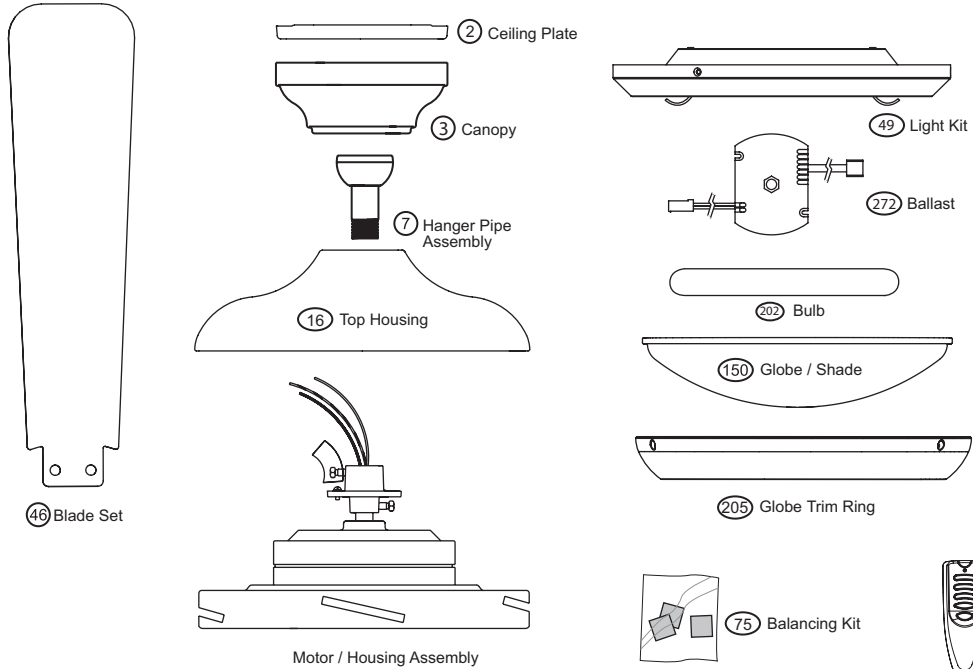

Fan Parts (Not Drawn to Scale)

Model Name _____
Catalog No. _____
Serial No. _____
Date Purchased _____
Where Purchased _____

Missing / Broken Parts:
Call 1-888-830-1326

Fan does not work:

1. Reference the Trouble Shooting guide in your Instruction Manual.
2. Call your Local Service Center.
3. Call Technical Support at 901-248-2222.

For additional information on:
Hunter Products • Trouble Shooting
Dealer Location • Service Center Locator
Call 1-800-448-6837
www.hunterfan.com