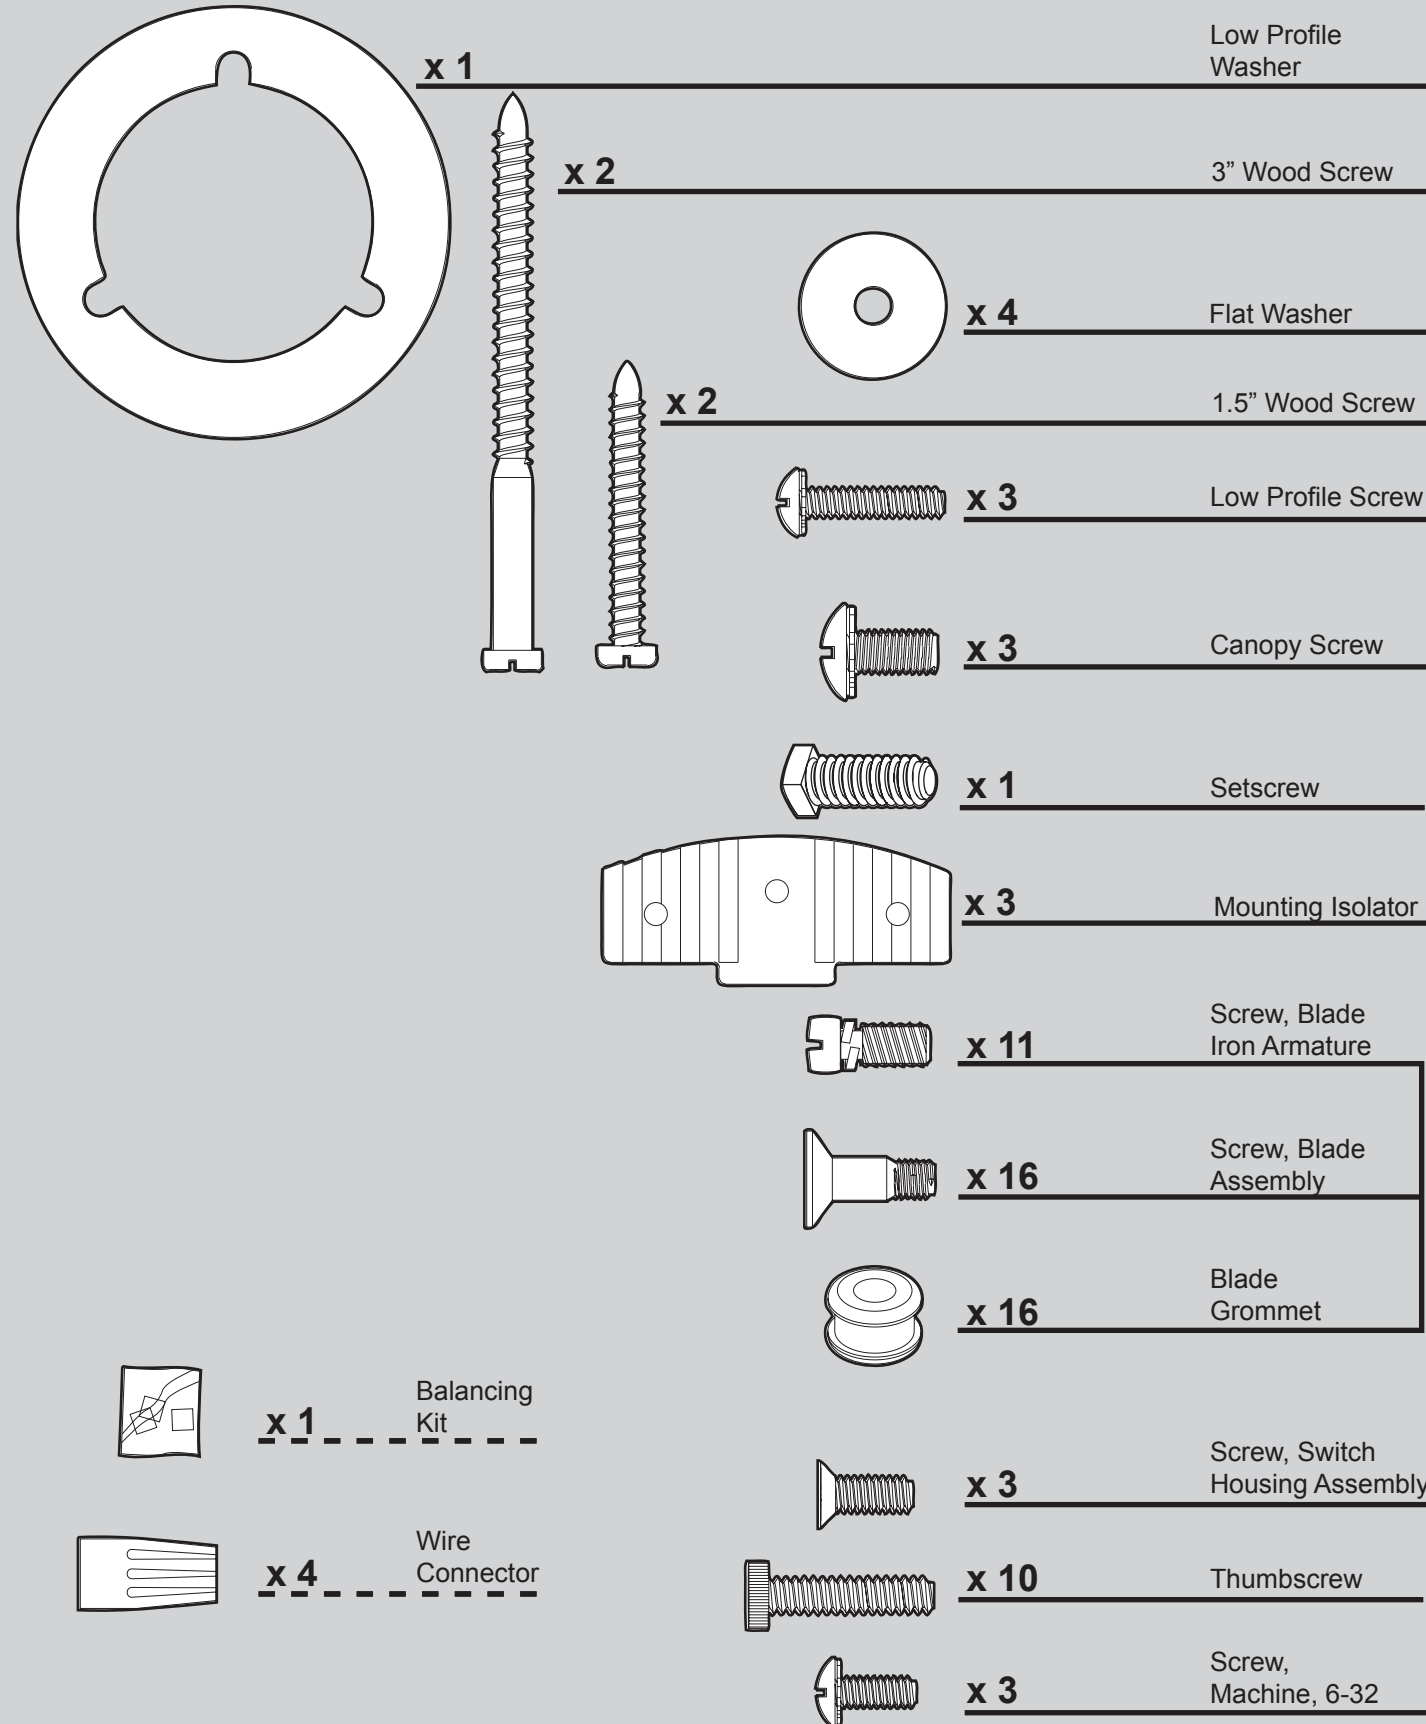

# Hardware

(Drawn to Scale)

# Fan Parts

(Not Drawn to Scale)

## Parts List

Item Name	Qty	Part #
<b>Parts List</b>		
	Model #	22438
	Asm. Dwg. #	99803-01
	Finish	Brushed Nickel
* Hanging System Kit	1	96759-09
Ceiling Plate		
Canopy		
Canopy Trim Ring		
Hanger Ball / Downrod Assembly		
Setscrew		
Low Profile Washer		
Canopy Screw		
Wood Screw		
Wood Screw		
Flat Washer		
Mounting Isolator		
* Screw, Low Profile		
Switch Housing Assembly	1	99806-09
Blade Iron Set	1	93451-05
Blade Set	1	77325-83
Screw, Blade Iron Armature	11	63755-05
Hardware Kit	1	99803-00-860
Blade Grommet		
Blade Assembly Screw		
Screw, Machine, 6-32		
Wire Connector		
Screw, Switch Housing Assembly		
Balancing Kit	1	65666-03
Remote Control Receiver	1	89532-01
Remote Control Transmitter	1	92754-01
Pull Chain	1	63756-18
Pull Chain	2	63756-43
Pull Chain Pendant	1	G0090-01
Pull Chain Pendant	1	G0091-01
Light bulb / Bulb	3	77646-04
Globe/Shade	3	84884-21