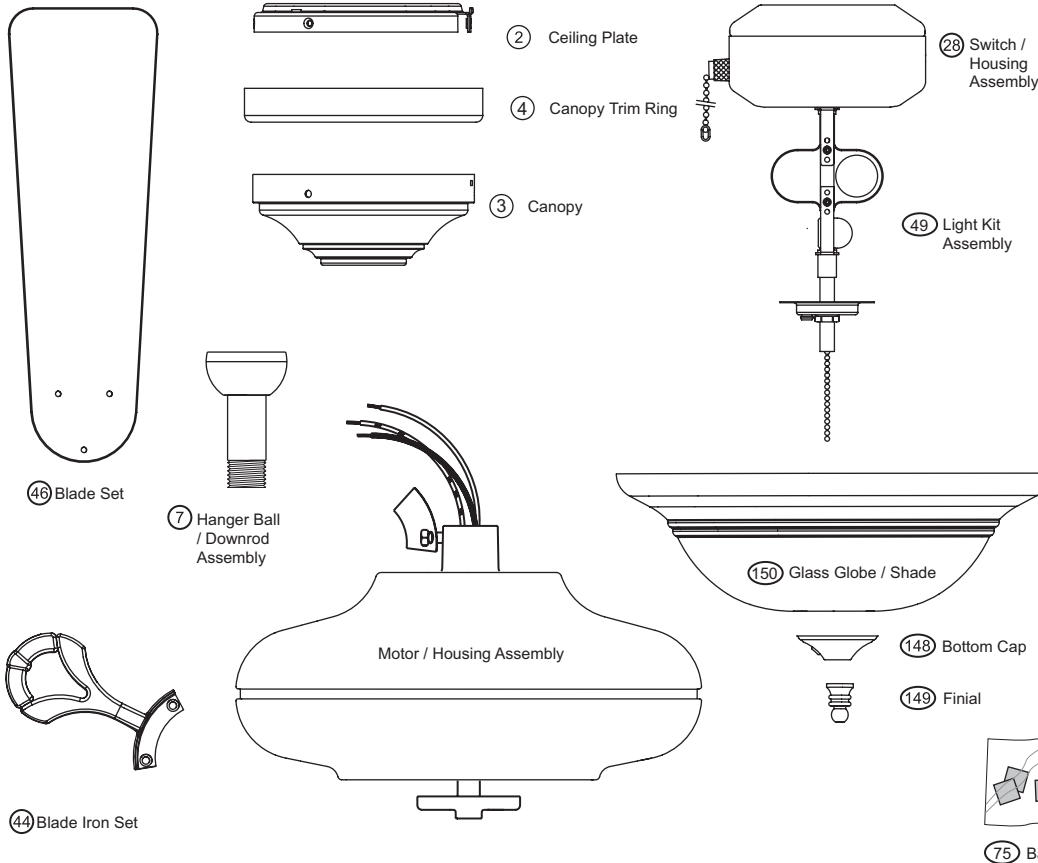

PARTS GUIDE

STOP

Using the Parts Guide below, check to make sure all parts are included in the box.
If parts are missing or damaged call 1-888-830-1326.
PLEASE DO NOT RETURN THIS PRODUCT TO THE STORE.

Before installing your fan, record the following information for your records and warranty assistance.

Fan Parts (Not Drawn to Scale)

Model Name _____
Catalog No. _____
Serial No. _____
Date Purchased _____
Where Purchased _____

Missing / Broken Parts:
Call 1-888-830-1326

Fan does not work:

1. Reference the Trouble Shooting guide in your Instruction Manual.
2. Call your Local Service Center.
3. Call Technical Support at 901-248-2222.

For additional information on:
Hunter Products • Trouble Shooting
Dealer Location • Service Center Locator
Call 1-800-448-6837
www.hunterfan.com