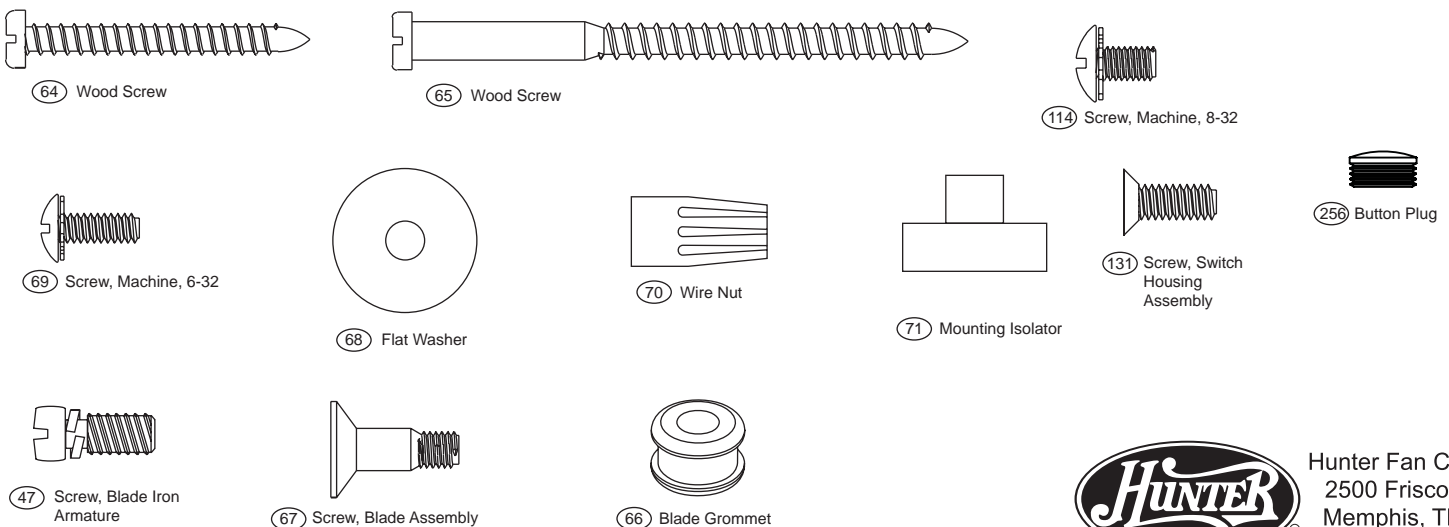

HUNTER
Hunter Fan Company
2500 Frisco Avenue
Memphis, TN 38114
www.hunterfan.com