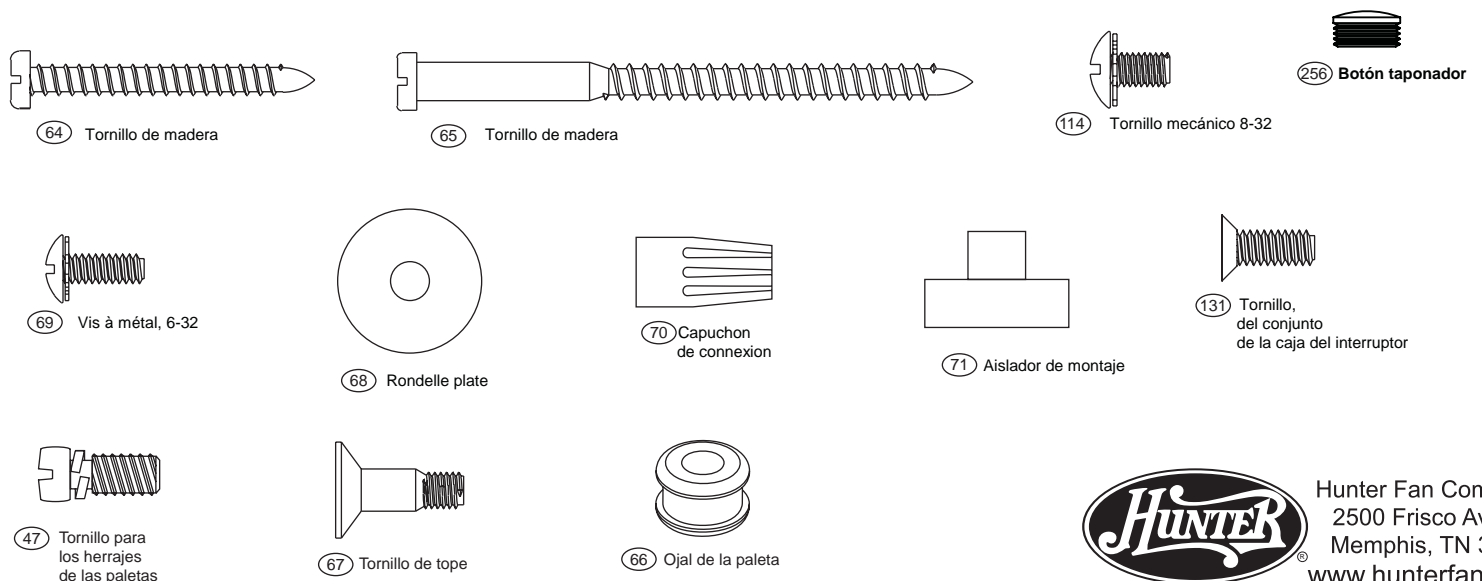

Herrajes (dibujados a escala)

Hunter Fan Company
2500 Frisco Avenue
Memphis, TN 38114
www.hunterfan.com