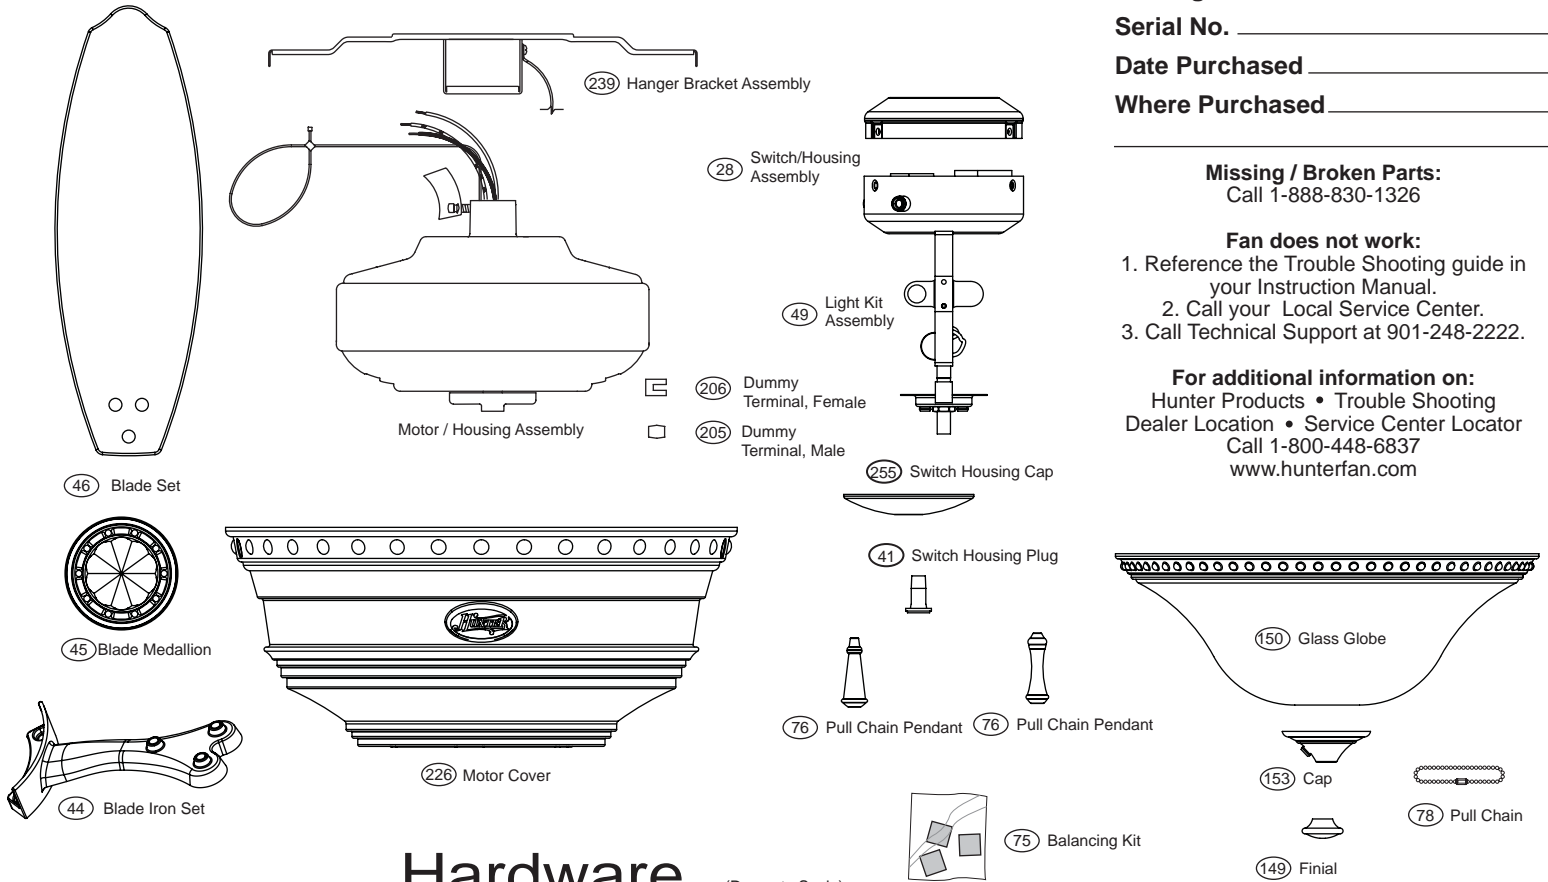

PARTS GUIDE

STOP

Using the Parts Guide below, check to make sure all parts are included in the box.
If parts are missing or damaged call 1-888-830-1326.
PLEASE DO NOT RETURN THIS PRODUCT TO THE STORE.

Before installing your fan, record the following information for your records and warranty assistance.

Fan Parts (Not Drawn to Scale)

Model Name _____
Catalog No. _____
Serial No. _____
Date Purchased _____
Where Purchased _____

Missing / Broken Parts:
Call 1-888-830-1326

1. **Fan does not work:**
1. Reference the Trouble Shooting guide in your Instruction Manual.
  2. Call your Local Service Center.
  3. Call Technical Support at 901-248-2222.

For additional information on:
Hunter Products • Trouble Shooting
Dealer Location • Service Center Locator
Call 1-800-448-6837
www.hunterfan.com

Hardware (Drawn to Scale)