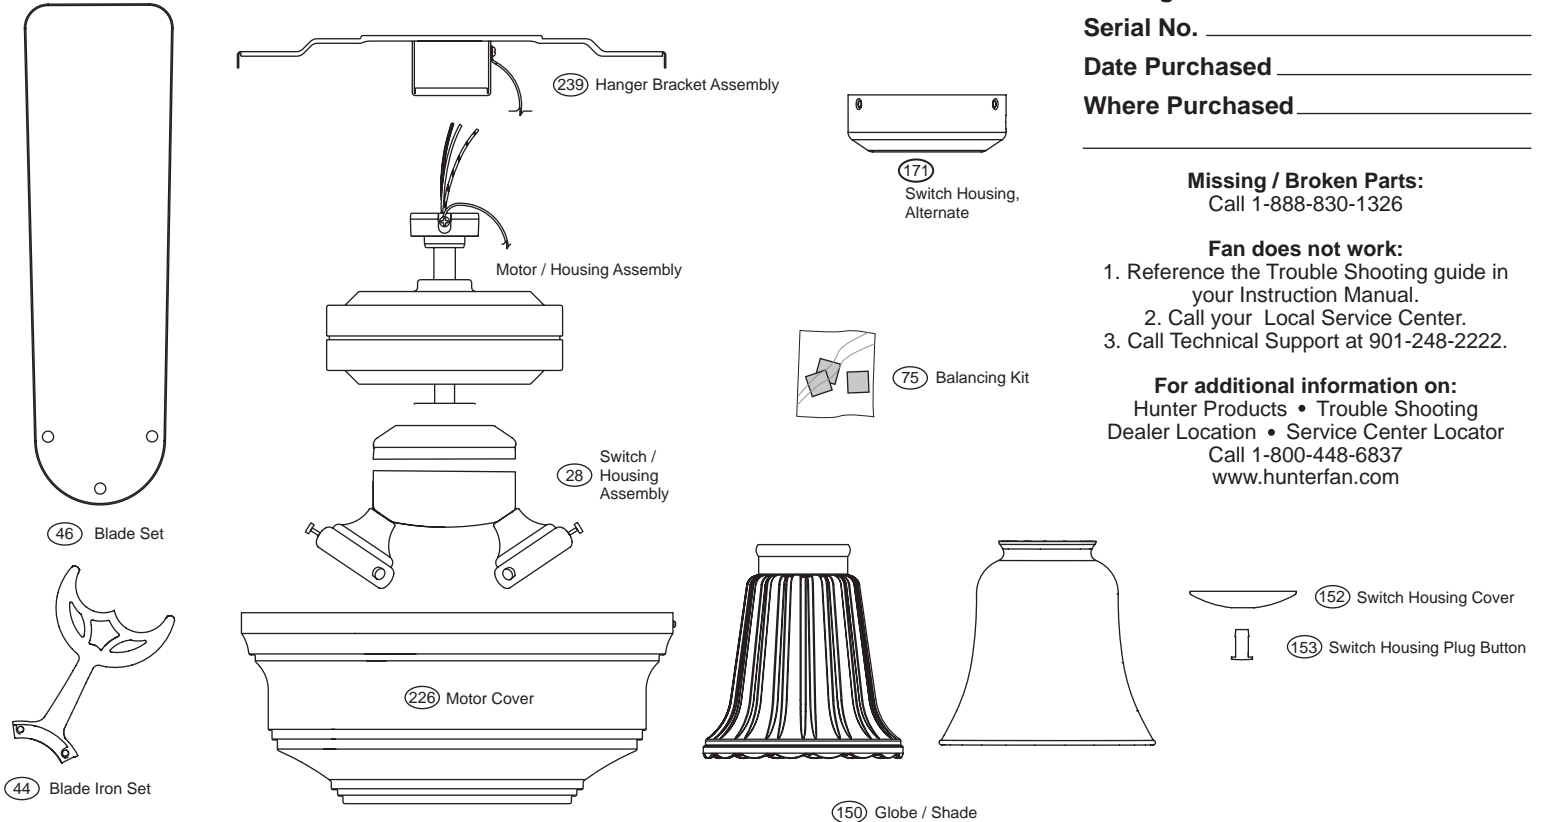

Fan Parts (Not Drawn to Scale)

Model Name _____
Catalog No. _____
Serial No. _____
Date Purchased _____
Where Purchased _____

Missing / Broken Parts:
Call 1-888-830-1326

Fan does not work:

1. Reference the Trouble Shooting guide in your Instruction Manual.
2. Call your Local Service Center.
3. Call Technical Support at 901-248-2222.

For additional information on:
Hunter Products • Trouble Shooting
Dealer Location • Service Center Locator
Call 1-800-448-6837
www.hunterfan.com

Hardware (Drawn to Scale)