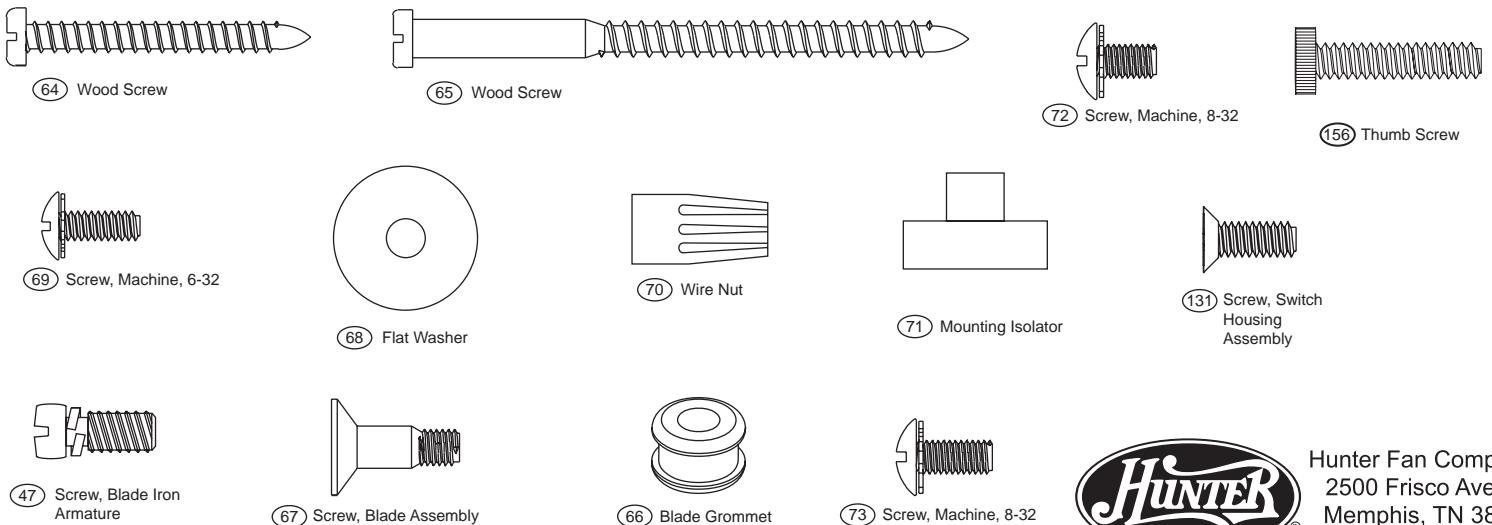

Hunter Fan Company
2500 Frisco Avenue
Memphis, TN 38114
www.hunterfan.com