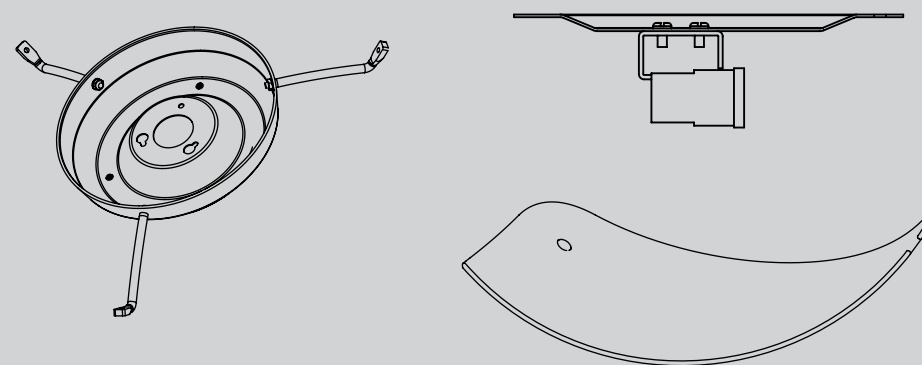

REFER TO THE INSTALLATION MANUAL FOR FULL ASSEMBLY INSTRUCTIONS.

PARTS GUIDE

Parts List

Item Name	Qty	Part #
	* Canopy Assembly	1
Ceiling Plate		
Canopy		
Canopy Trim Ring		
Canopy Screw		
Wood Screw		
Flat Washer		
Mounting Isolator		
* Locking Screw		
Setscrew		
Hanger Ball / Downrod Assembly	1	87942-03
Blade Set	1	75539-99
Screw, Blade Iron Armature	10	63755-05
Light Kit Assembly	1	88137-01
Hardware Kit	1	98246-00-860
Blade Grommet		
Blade Assembly Screw		
Screw, Machine, 6-32		
Wire Connector		
Screw, Switch Housing Assembly		
Balancing Kit	1	07570-01
Remote Control Transmitter	1	64131-01
Heat Shield	1	88136-01
Decorative Screw	3	76426-01
Globe/Shade	1	98128-01

Materiales

(no dibujados a escala)

Piezas del ventilador

(no dibujadas a escala)

Conjunto del soporte de suspensión

de conjunto de paleta

Conjunto del interruptor/alojamiento

GUÍA DE PIEZAS

Lista de piezas

Nombre del ítem	Cantidad	No. de la pieza
* Canopy Assembly	1	98026-09
Ceiling Plate		
Canopy		
Canopy Trim Ring		
Canopy Screw		
Wood Screw		
Flat Washer		
Mounting Isolator		
* Locking Screw		
Setscrew		
Hanger Ball / Downrod Assembly	1	87942-03
Blade Set	1	75539-99
Screw, Blade Iron Armature	10	63755-05
Light Kit Assembly	1	88137-01
Hardware Kit	1	98246-00-860
Blade Grommet		
Blade Assembly Screw		
Screw, Machine, 6-32		
Wire Connector		
Screw, Switch Housing Assembly		
Balancing Kit	1	07570-01
Remote Control Transmitter	1	64131-01
Heat Shield	1	88136-01
Decorative Screw	3	76426-01
Globe/Shade	1	98128-01