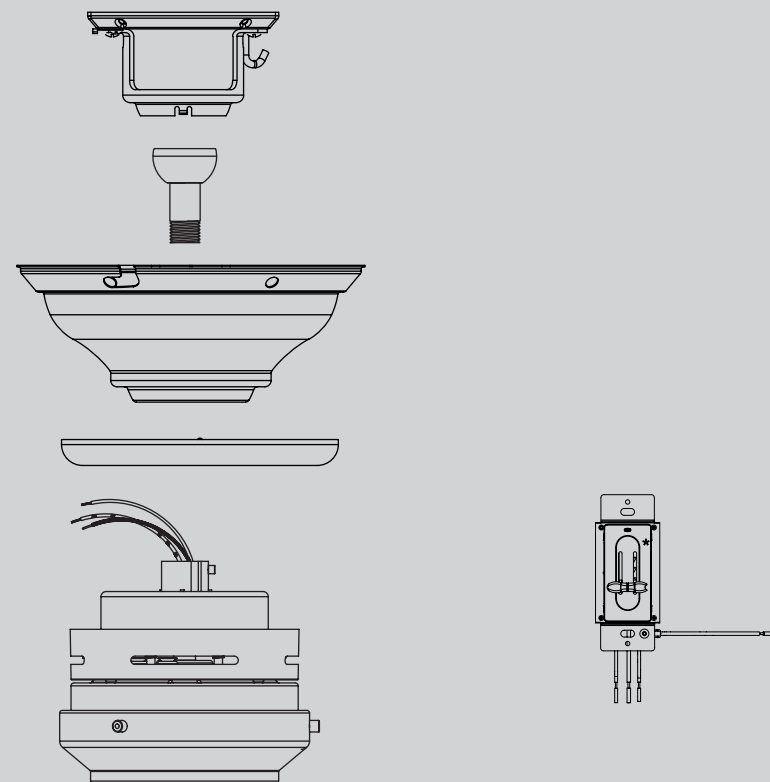

Hardware

(Drawn to Scale)

x 2

3" Wood Screw

x 4

Flat Washer

x 2

1.5" Wood Screw

x 6

Screw, Machine, 6-32

x 3

Decorative Screw

Fan Parts

(Not Drawn to Scale)

Hanger Bracket Assembly

Blade Assembly

Switch Housing Assembly

Using this Parts Guide, make sure all parts are included in the box.

If parts are missing, DO NOT RETURN

THIS ITEM TO THE STORE, call 888-830-1326 for assistance.

THIS PARTS GUIDE IS FOR REFERENCE ONLY.

REFER TO THE INSTALLATION MANUAL FOR FULL ASSEMBLY INSTRUCTIONS.

PARTS GUIDE

Parts List

Item Name	Qty	Part #
	* Canopy Assembly	1
Ceiling Plate		
Canopy		
Canopy Trim Ring		
Canopy Screw		
Wood Screw		
Flat Washer		
Mounting Isolator		
* Locking Screw		
Setscrew		
Hanger Ball / Downrod Assembly	1	87942-03
Blade Set	1	75539-99
Screw, Blade Iron Armature	10	63755-05
Light Kit Assembly	1	88137-01
Hardware Kit	1	98246-00-860
Blade Grommet		
Blade Assembly Screw		
Screw, Machine, 6-32		
Wire Connector		
Screw, Switch Housing Assembly		
Balancing Kit	1	07570-01
Remote Control Transmitter	1	64131-01
Heat Shield	1	88136-01
Decorative Screw	3	76426-01
Globe/Shade	1	98128-01