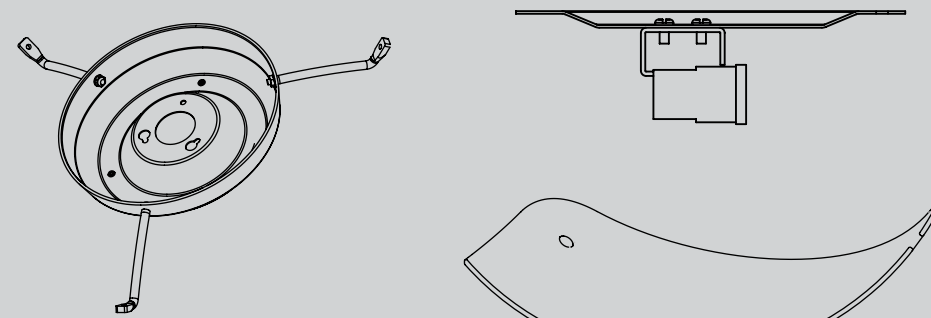

Using this Parts Guide, make sure all parts are included in the box.

If parts are missing, DO NOT RETURN

THIS ITEM TO THE STORE, call 888-830-1326 for assistance.

THIS PARTS GUIDE IS FOR REFERENCE ONLY.

REFER TO THE INSTALLATION MANUAL FOR FULL ASSEMBLY INSTRUCTIONS.