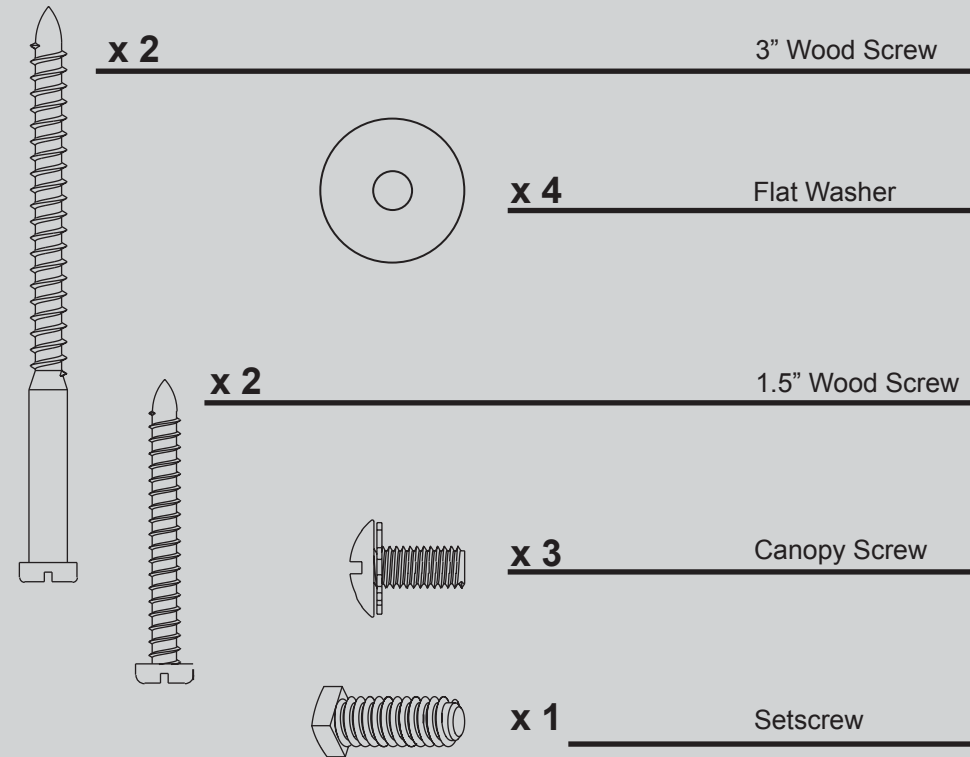

Hardware

(Drawn to Scale)

x 2

3" Wood Screw

x 4

Flat Washer

x 2

1.5" Wood Screw

x 3

Canopy Screw

x 1

Setscrew

x 1

Balancing Kit

x 4

Wire Connector