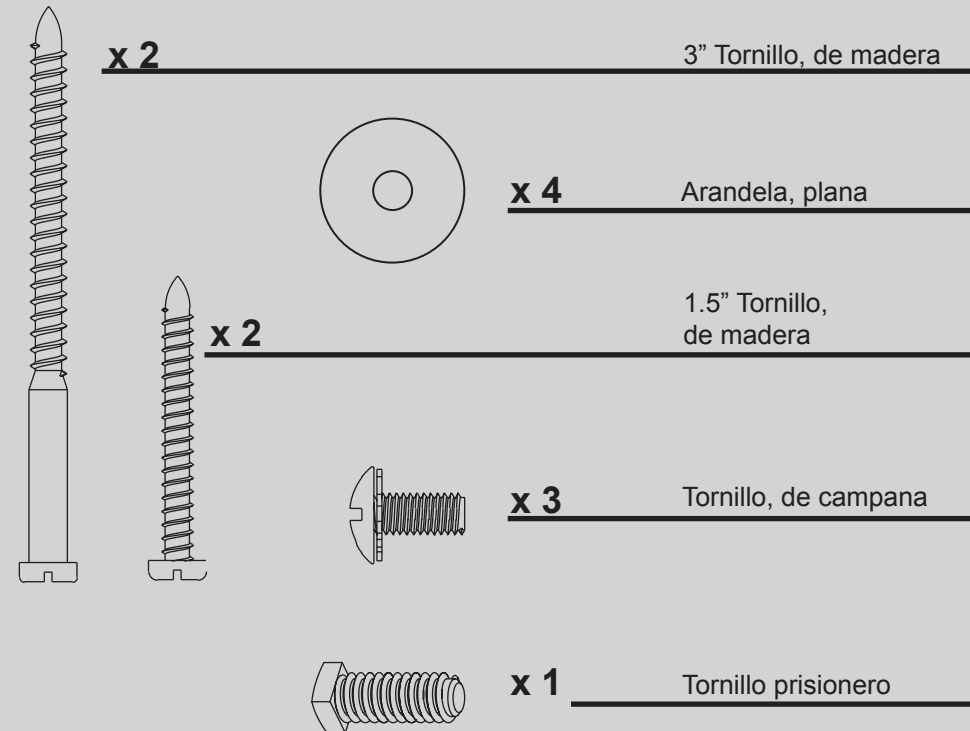

Switch Housing Assembly

Using this Parts Guide, make sure all parts are included in the box.

If parts are missing, DO NOT RETURN

THIS ITEM TO THE STORE, call 888-830-1326 for assistance.

THIS PARTS GUIDE IS FOR REFERENCE ONLY.

REFER TO THE INSTALLATION MANUAL FOR FULL ASSEMBLY INSTRUCTIONS.

PARTS GUIDE

Parts List

Item Name	Qty	Part #
	* Canopy Assembly	1
Ceiling Plate		
Canopy		
Canopy Trim Ring		
Canopy Screw		
Wood Screw		
Flat Washer		
Mounting Isolator		
* Locking Screw		
Setscrew		
Hanger Ball / Downrod Assembly	1	87942-03
Blade Set	1	75539-99
Screw, Blade Iron Armature	10	63755-05
Light Kit Assembly	1	88137-01
Hardware Kit	1	98246-00-860
Blade Grommet		
Blade Assembly Screw		
Screw, Machine, 6-32		
Wire Connector		
Screw, Switch Housing Assembly		
Balancing Kit	1	07570-01
Remote Control Transmitter	1	64131-01
Heat Shield	1	88136-01
Decorative Screw	3	76426-01
Globe/Shade	1	98128-01

Materiales

(no dibujados a escala)

Piezas del ventilador

(no dibujadas a escala)

Conjunto del soporte de suspensión

de conjunto de paleta

Conjunto del interruptor/alojamiento

GUÍA DE PIEZAS