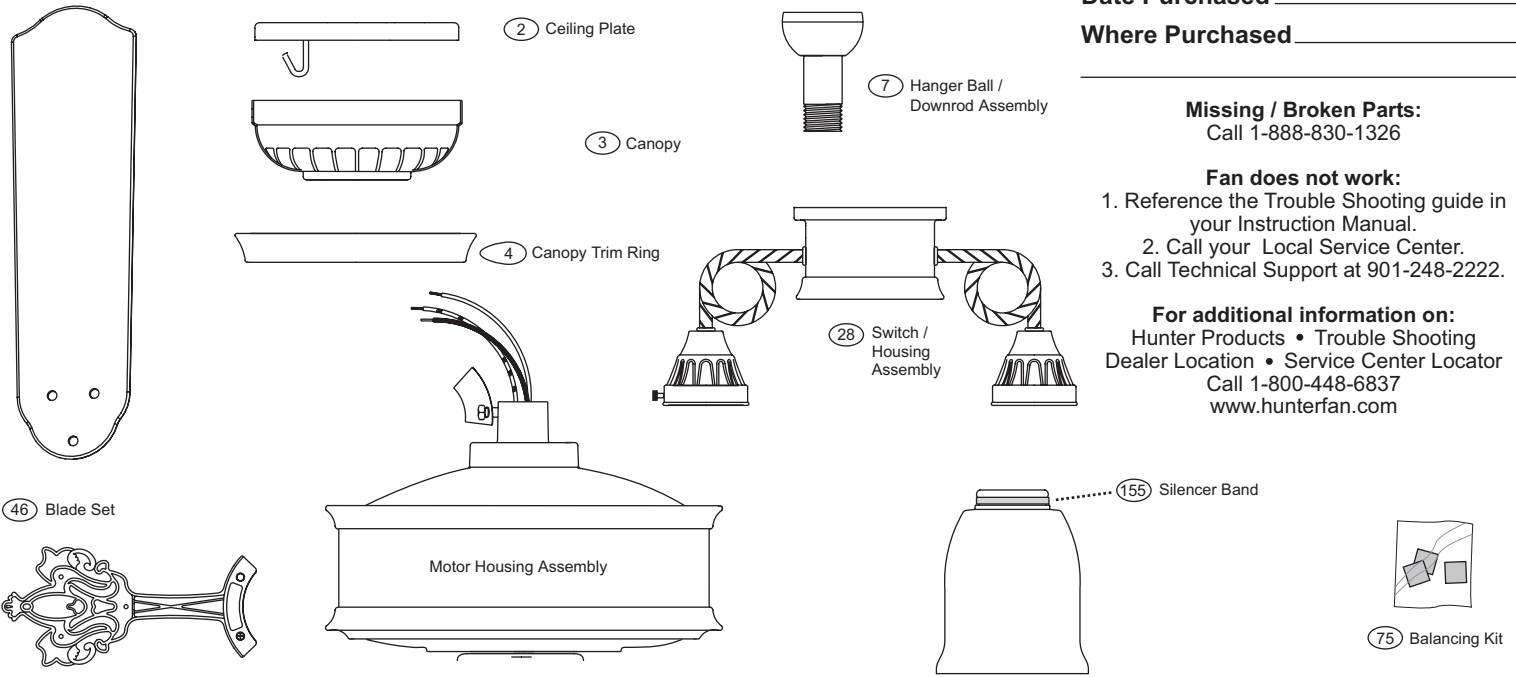

Fan Parts (Not Drawn to Scale)

Missing / Broken Parts:
Call 1-888-830-1326

Fan does not work:

1. Reference the Trouble Shooting guide in your Instruction Manual.
2. Call your Local Service Center.
3. Call Technical Support at 901-248-2222.

For additional information on:
Hunter Products • Trouble Shooting
Dealer Location • Service Center Locator
Call 1-800-448-6837
www.hunterfan.com

Hardware (Drawn to Scale)