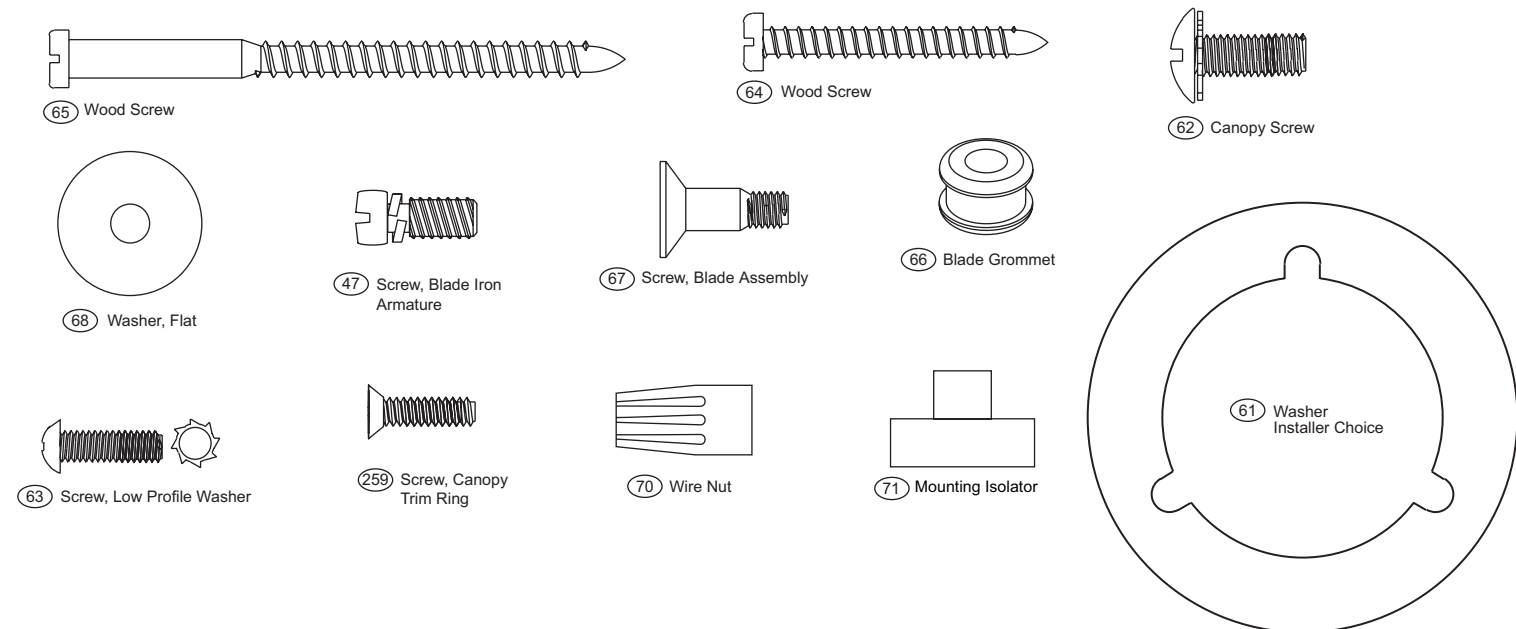

For additional information on:
 Hunter Products • Trouble Shooting
 Dealer Location • Service Center Locator
 Call 1-800-448-6837
 www.hunterfan.com

Hardware (Drawn to Scale)

Parts List		Model #	23714
		Asm. Dwg. #	94316-01-306
		Finish	Antique Pewter
Item #	Item Name	Qty	Part #
	Canopy Assembly		
2	Ceiling Plate	1	84102-01-232
3	Canopy	1	92581-01-306
4	Canopy Trim Ring	1	84095-01-306
7	Hanger Ball / Downrod Assembly	1	74228-03-306
28	Switch / Housing Assembly	1	94318-01-306
131	Screw, Switch Housing Assembly (Not Shown)	3	64555-01-247
156	Thumb Screw (Not shown)	12	03435-03-247
44	Blade Iron Set	1	92580-04-306
46	Blade Set	1	75006-36-000
47	Screw, Blade Iron Armature	9	63755-05-247
	Hardware Kit		
61	Washer, Installers Choice	1	73788-01-232
62	Screw, Canopy	3	74510-36-232
63	Screw, Low Profile Washer	3	74508-04-232
64	Wood Screw	2	06512-02-232
65	Wood Screw	2	03144-03-232
66	Blade Grommet	13	05989-01-000
67	Screw, Blade Assembly	13	63730-07-247
68	Flat Washer	4	06301-01-232
70	Wire Nut	4	05172-01-000
71	Mounting Isolator	3	63731-01-000
259	Screw, Canopy Trim Ring	3	74506-94-247
75	Balancing Kit	1	07570-01-000
150	Glass Globe/Shade	4	74805-01-000
155	Silencer Band	4	07538-01-000