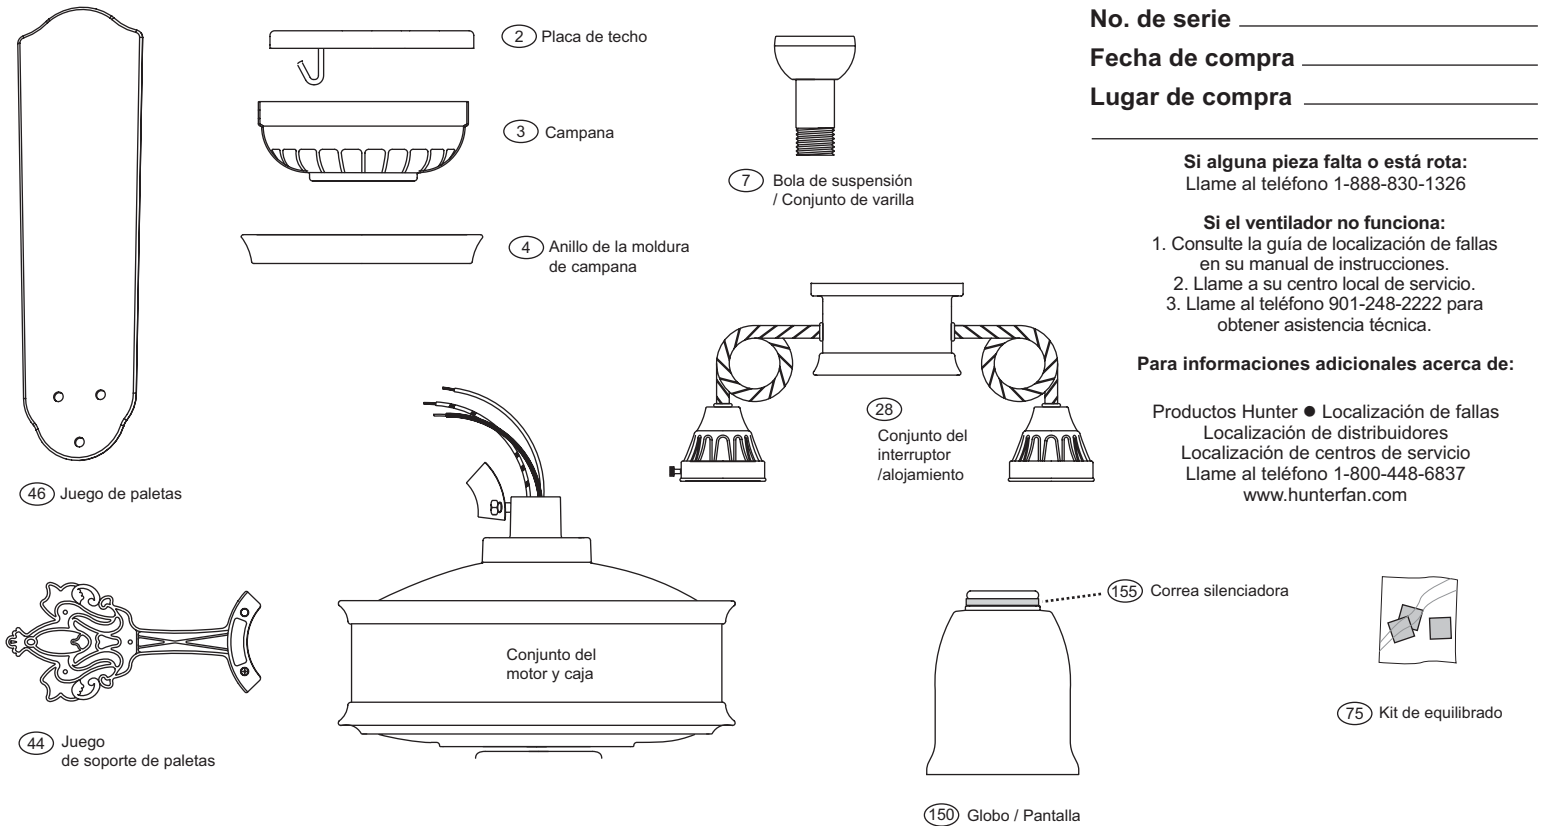

GUÍA DE PIEZAS

STOP

Use la Guía de Piezas de abajo para verificar que todas las piezas estén incluidas en la caja.

Si alguna pieza falta o está dañada, llame al teléfono 1-888-830-1326.

POR FAVOR NO DEVUELVA ESTE PRODUCTO A LA TIENDA DONDE LO COMPRÓ.

Antes de instalar su ventilador, anote la información siguiente para sus archivos y asistencia con la garantía.

Piezas del ventilador (no dibujadas a escala)