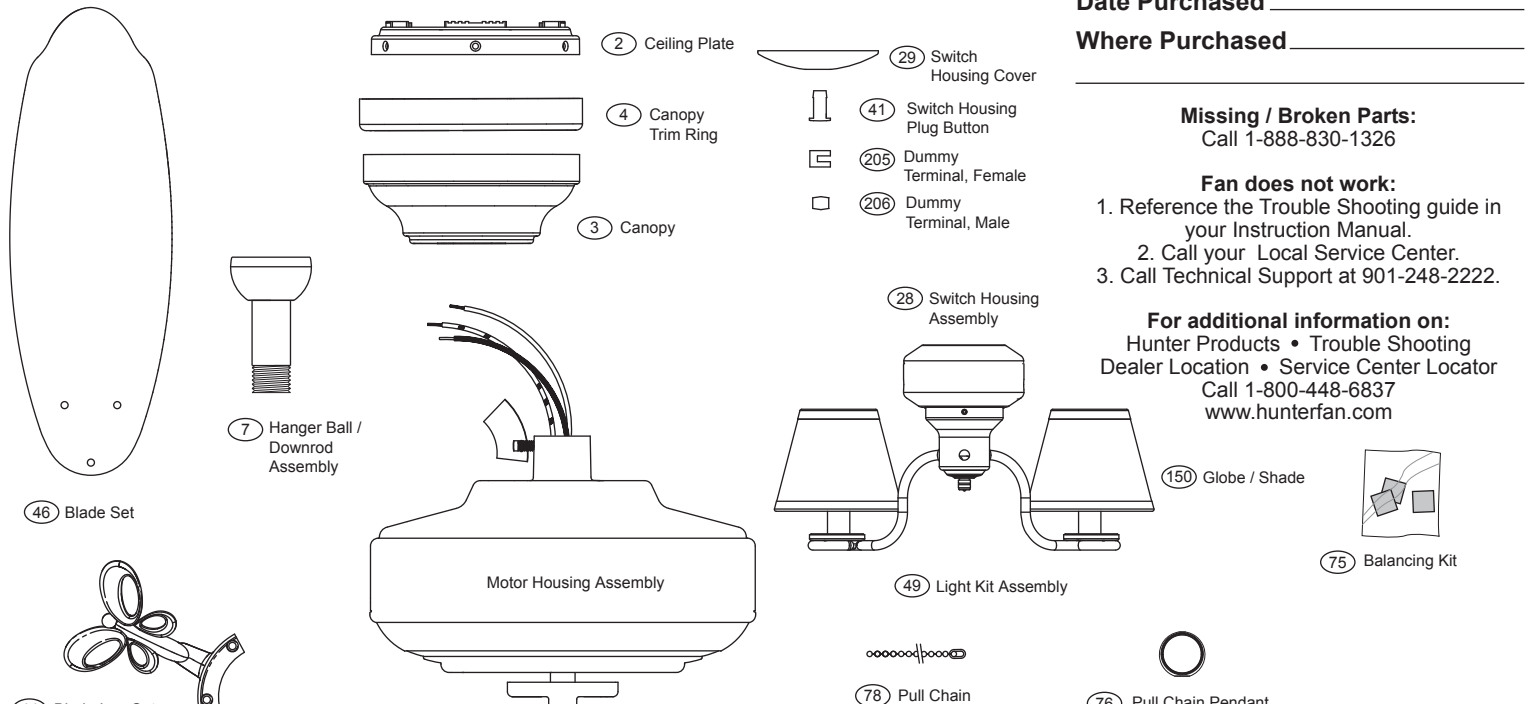

Fan Parts (Not Drawn to Scale)

Missing / Broken Parts:
Call 1-888-830-1326

Fan does not work:

1. Reference the Trouble Shooting guide in your Instruction Manual.
2. Call your Local Service Center.
3. Call Technical Support at 901-248-2222.

For additional information on:
Hunter Products • Trouble Shooting
Dealer Location • Service Center Locator
Call 1-800-448-6837
www.hunterfan.com

Hardware (Drawn to Scale)