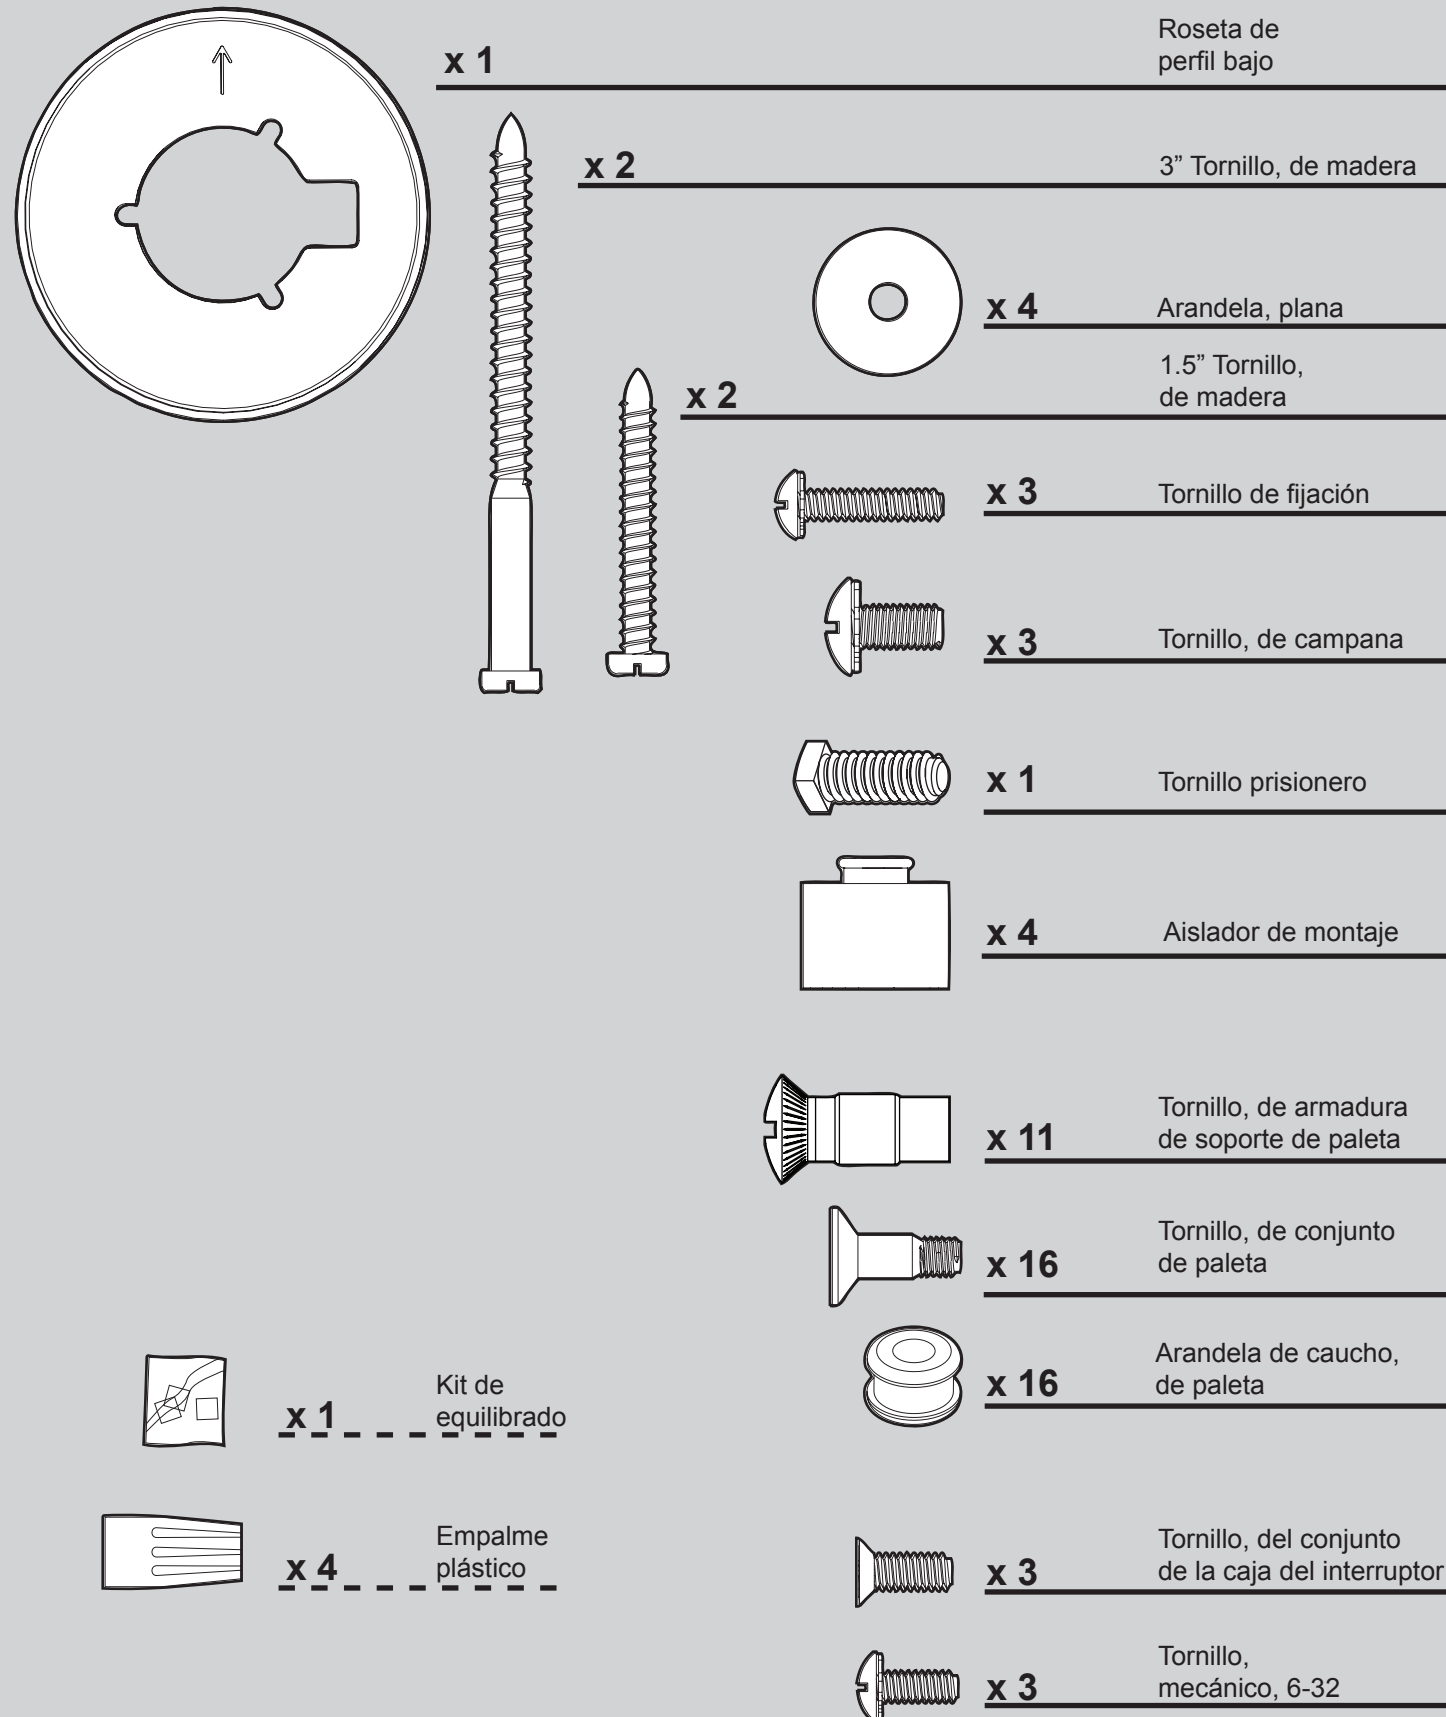

Materiales

(no dibujados a escala)