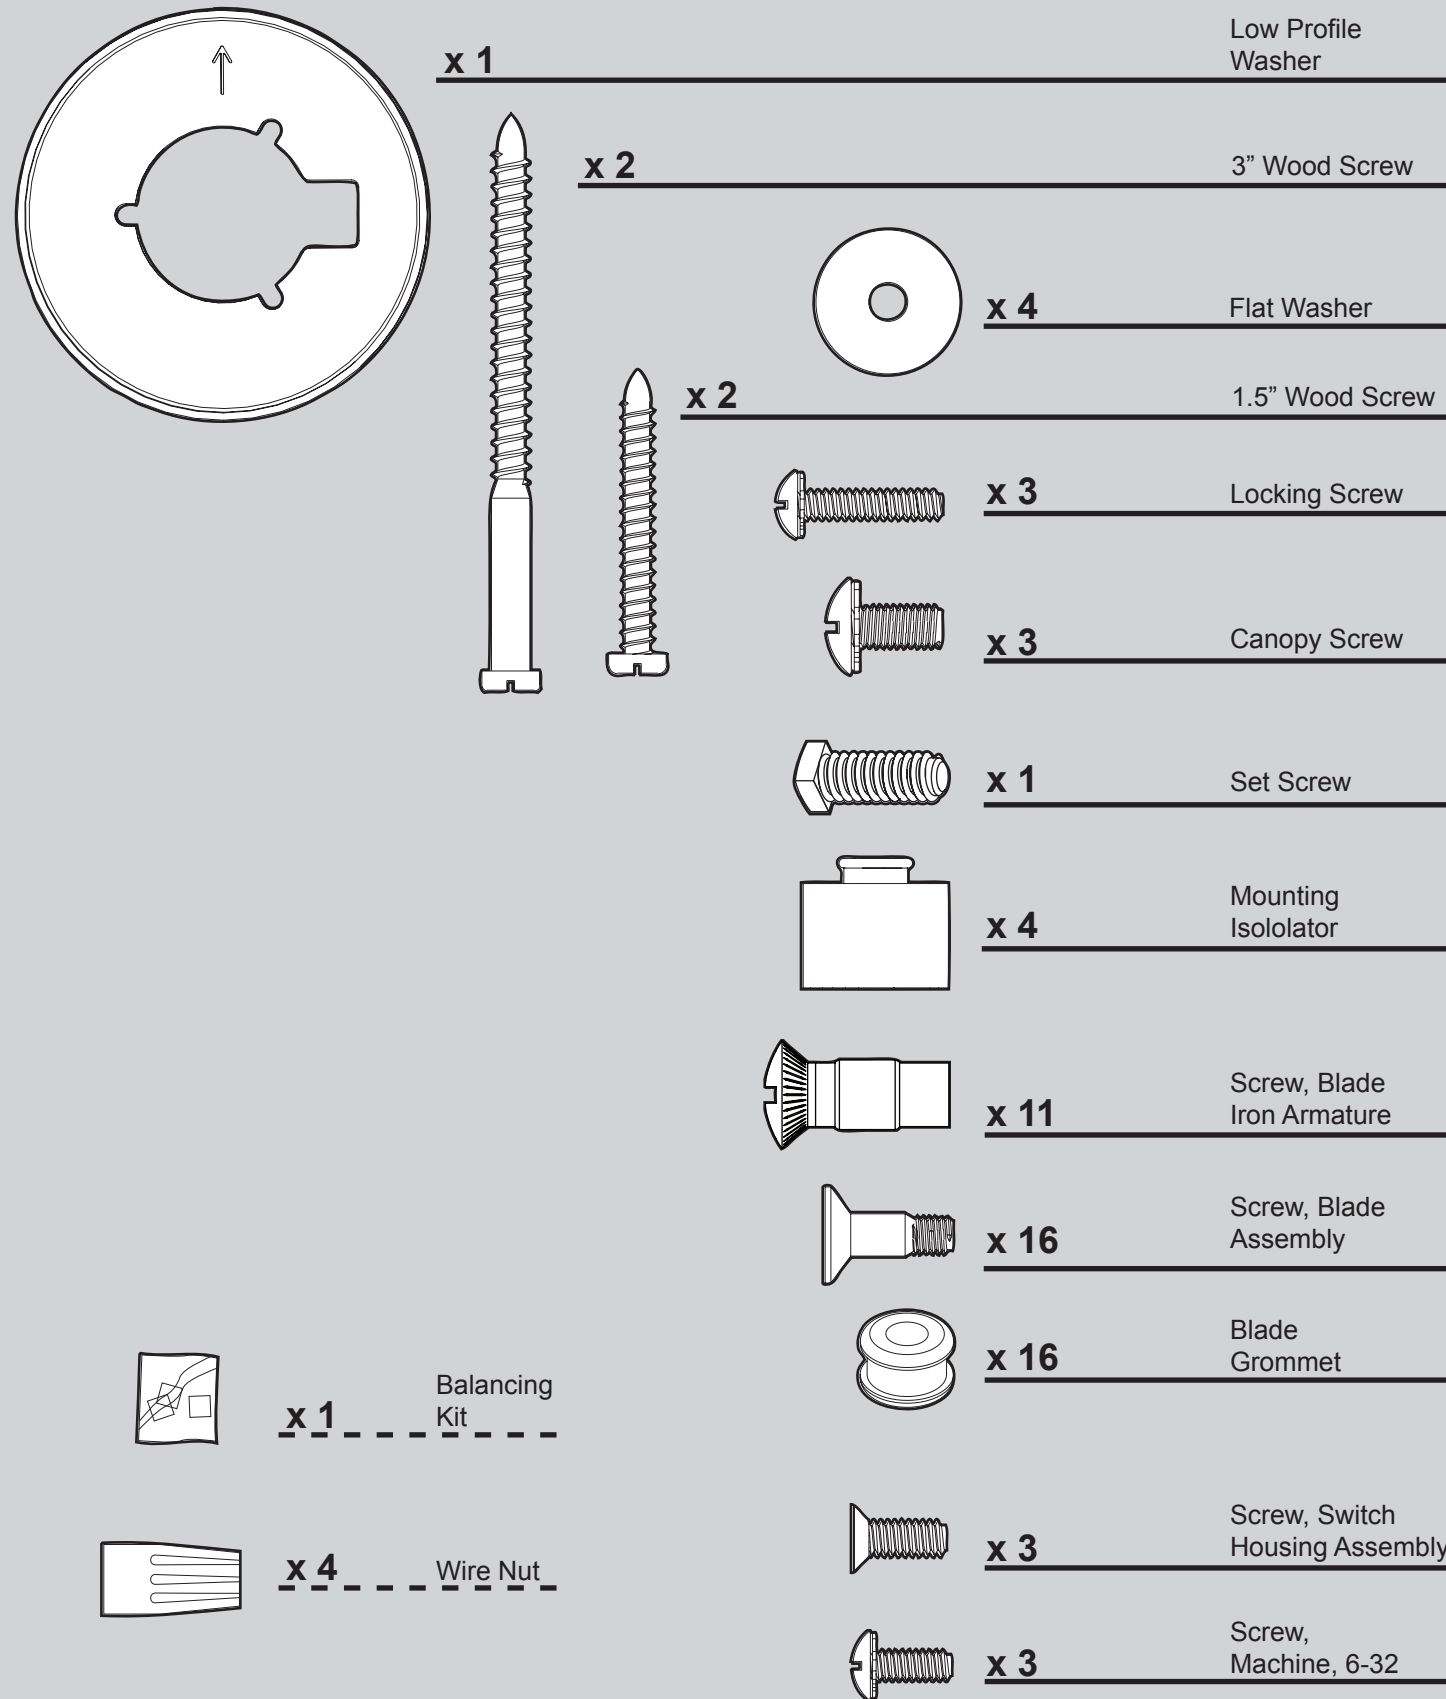

Hardware

(Drawn to Scale)