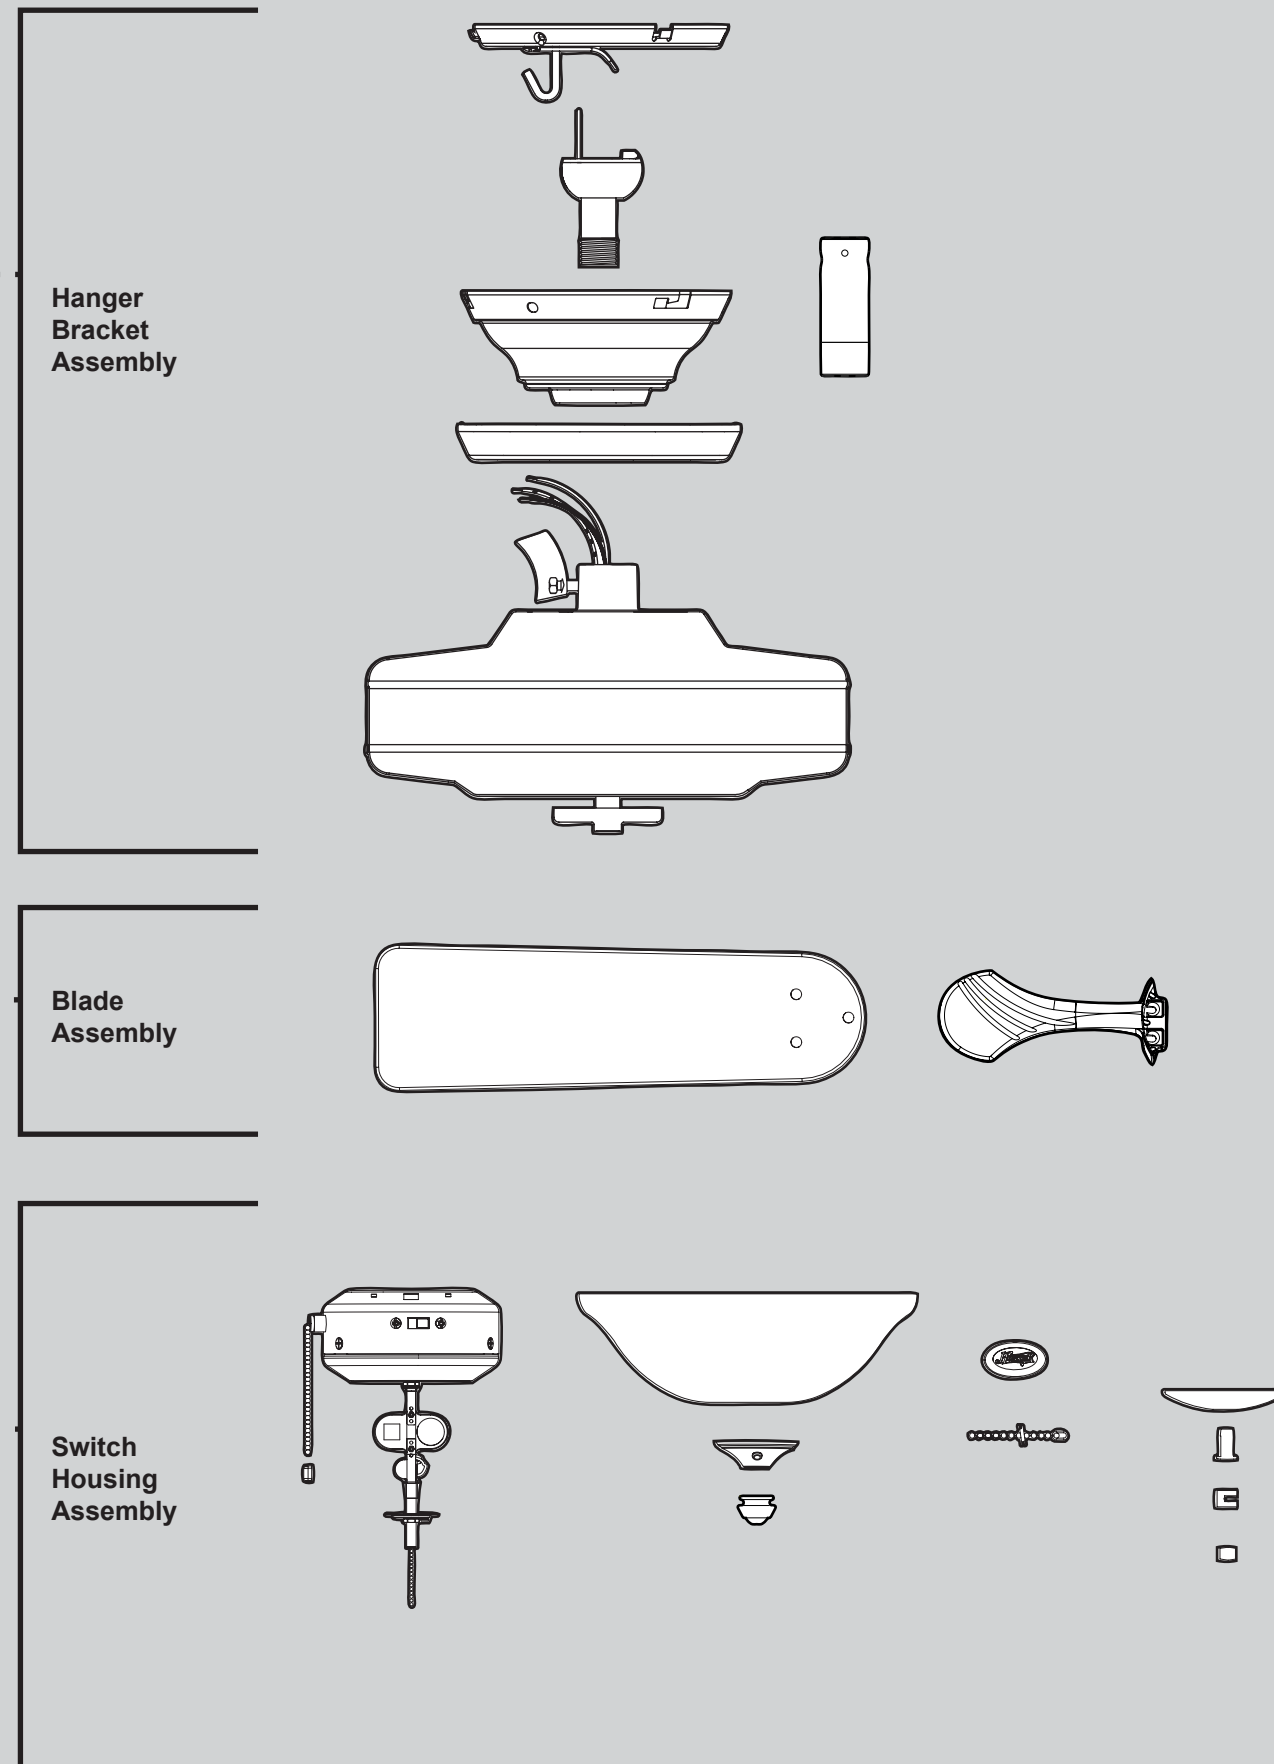

Hardware

(Drawn to Scale)

Fan Parts

(Not Drawn to Scale)

PARTS GUIDE

SINCE 1886

Using this Parts Guide, make sure all parts are included in the box.

If parts are missing, DO NOT RETURN

THIS ITEM TO THE STORE, call 888-830-1326 for assistance.

THIS PARTS GUIDE IS FOR REFERENCE ONLY.

REFER TO THE INSTALLATION MANUAL FOR FULL ASSEMBLY INSTRUCTIONS.

Parts List	Model #	23951	23952
	Asm. Dwg. #	98274-01	98274-02
	Finish	New Bronze	Brushed Nickel
Item Name	Qty	Part #	Part #
* Hanging System Kit		94945-30	94945-09
Ceiling Plate			
Canopy			
Canopy Trim Ring			
Hanger Ball / Downrod Assembly			
Setscrew			
Low Profile Washer			
Canopy Screw			
Wood Screw			
Flat Washer			
Mounting Isolator			
Locking Screw			
Switch/Housing Assembly	1	98384-30	98384-09
Extension Pipe / 6" Downrod	1	74228-09	74228-09
Light Kit Assembly	1	98378-01	98378-01
Blade Iron Set	1	98175-05	98175-05
Blade Set	1	76238-84	76238-85
Screw, Blade Iron Armature	11	63730-07	63730-07
Hardware Kit	1	98274-00-860	98274-01-860
Blade Grommet			
Blade Assembly Screw			
Screw, Machine, 6-32			
Wire Connector			
Screw, Switch Housing Assembly			
Balancing Kit	1	07570-01	07570-01
Pull Chain Pendant	2	74393-08	74393-08
Pull Chain	1	63756-23	63756-20
Pull Chain	1	63756-24	63756-26
Bottom Cap	1	74759-02	74759-02
Finial	1	74758-01	74758-01
Switch Housing Cap	1	73853-01	73853-01
Plug Button	1	73854-01	73854-01
Male Dummy Terminal	1	08198-01	08198-01
Female Dummy Terminal	1	08200-01	08200-01
Glass Globe	1	88285-01	88285-02