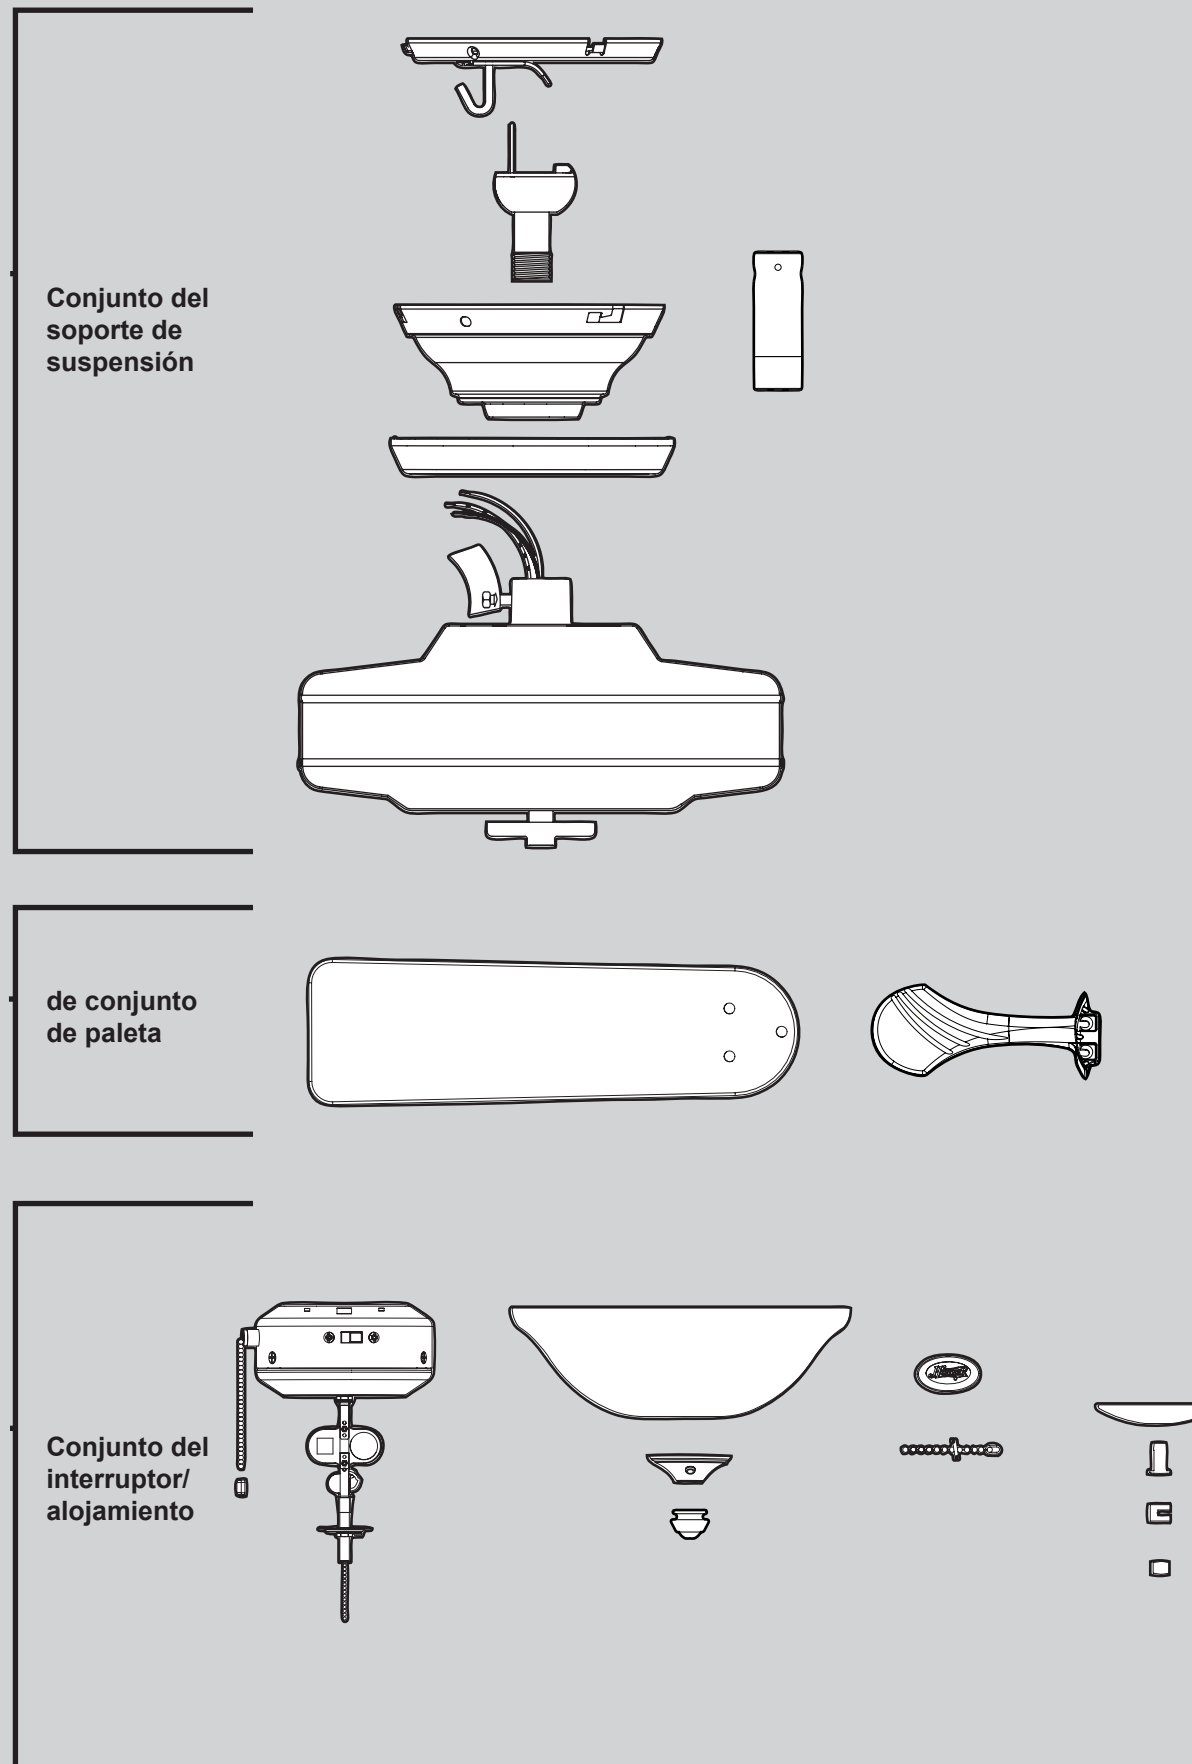

Piezas del ventilador

(no dibujadas a escala)