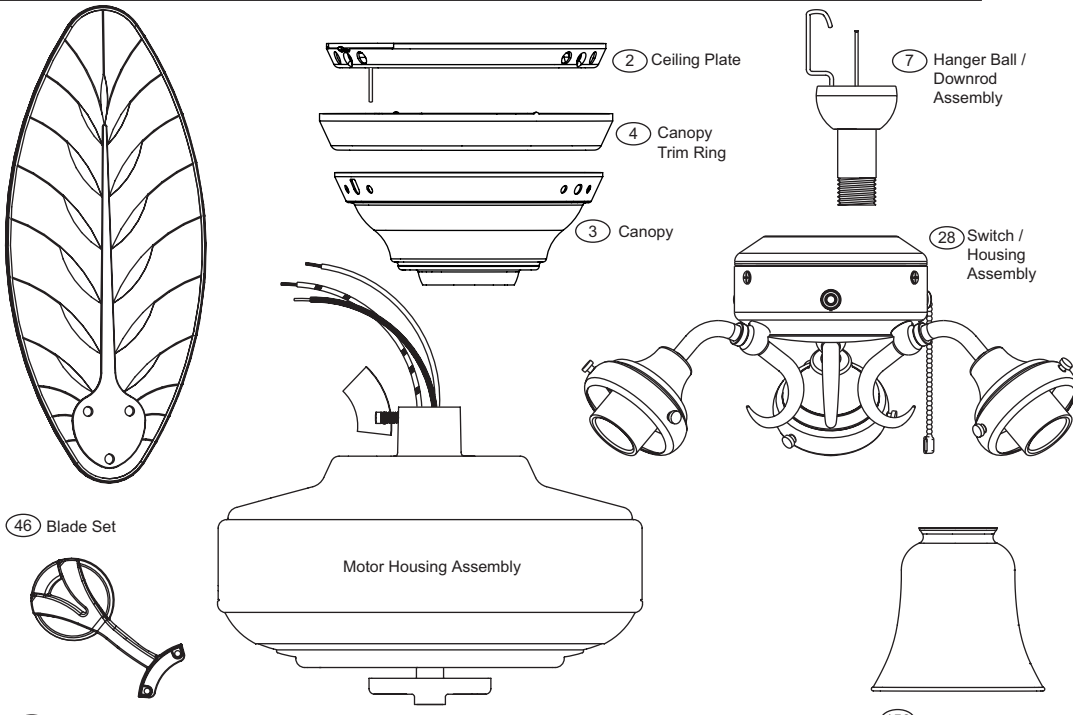

# PARTS GUIDE

Using the Parts Guide below, check to make sure all parts are included in the box.  
 If parts are missing or damaged call 1-888-830-1326.  
**PLEASE DO NOT RETURN THIS PRODUCT TO THE STORE.**

## Fan Parts (Not Drawn to Scale)