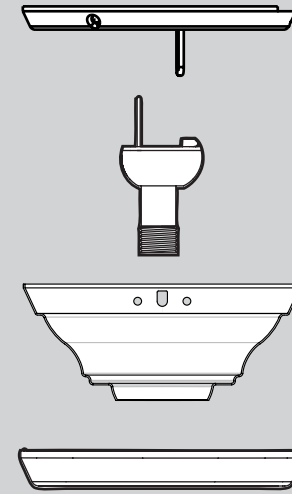

Fan Parts

(Not Drawn to Scale)

Hanger Bracket Assembly