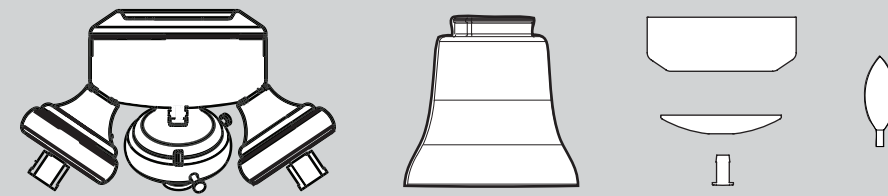

Hardware

(Drawn to Scale)

	x 1	Low Profile Washer
	x 2	3" Wood Screw
	x 4	Flat Washer
	x 2	1.5" Wood Screw
	x 3	Screw, Low Profile
	x 4	Canopy Screw
	x 1	Setscrew
	x 4	Mounting Isolator
	x 11	Screw, Blade Iron Armature
	x 16	Screw, Blade Assembly
	x 16	Blade Grommet
	x 3	Screw, Switch Housing Assembly
	x 13	Thumbscrew
	x 3	Screw, Machine, 6-32

	x 2	Black Neoprene Washer
	x 1	Balancing Kit
	x 4	Wire Connector

Fan Parts

(Not Drawn to Scale)

Hanger Bracket Assembly

Blade Assembly

Switch Housing Assembly

PARTS GUIDE

Hunter

REFER TO THE INSTALLATION MANUAL FOR FULL ASSEMBLY INSTRUCTIONS.

Parts List	Model #	20181	20182	20183	20184
	Asm. Dwg. #	99077-01	99077-02	99077-03	99077-04
	Finish	White	Antique Brass	Brushed Nickel	Antique Pewter
Item Name	Qty	Part #	Part #	Part #	Part #
Hanging System Kit	1	94313-03	94313-05	94313-09	94313-14
Ceiling Plate					
Canopy					
Canopy Trim Ring					
Hanger Ball / Downrod Assembly					
Setscrew					
Low Profile Washer					
Wood Screw					
Canopy Screw					
Flat Washer					
Mounting Isolator					
Black Neoprene Washer					
Screw, Low Profile					
Blade Iron Set	1	99631-05	99631-05	99631-05	99631-05
Blade Set	1	G0677-03	G0677-09	G0677-08	G0677-10
Screw, Blade Iron Armature	11	63755-05	63755-05	63755-05	63755-05
Switch Housing Assembly	1	98928-03	98928-05	98928-09	98928-14
Thumb Screw	13	03077-08	03077-08	03077-08	03077-08
Globe/Shade	4	84884-07	84884-07	84884-09	84884-07
Light bulb / Bulb	4	77646-03	77646-03	77646-03	77646-03
Switch Housing, Alternate	1	93598-02	93598-02	93598-02	93598-02
Cap, Switch Housing	1	73853-01	73853-01	73853-01	73853-01
Plug Button	1	73854-01	73854-01	73854-01	73854-01
Hardware Kit	1	99077-00-860	99077-00-861	99077-00-862	99077-00-863
Blade Grommet					
Blade Assembly Screw					
Screw, Machine, 6-32					
Wire Connector					
Screw, Switch Housing Assembly					
Balancing Kit	1	07570-01	07570-01	07570-01	07570-01