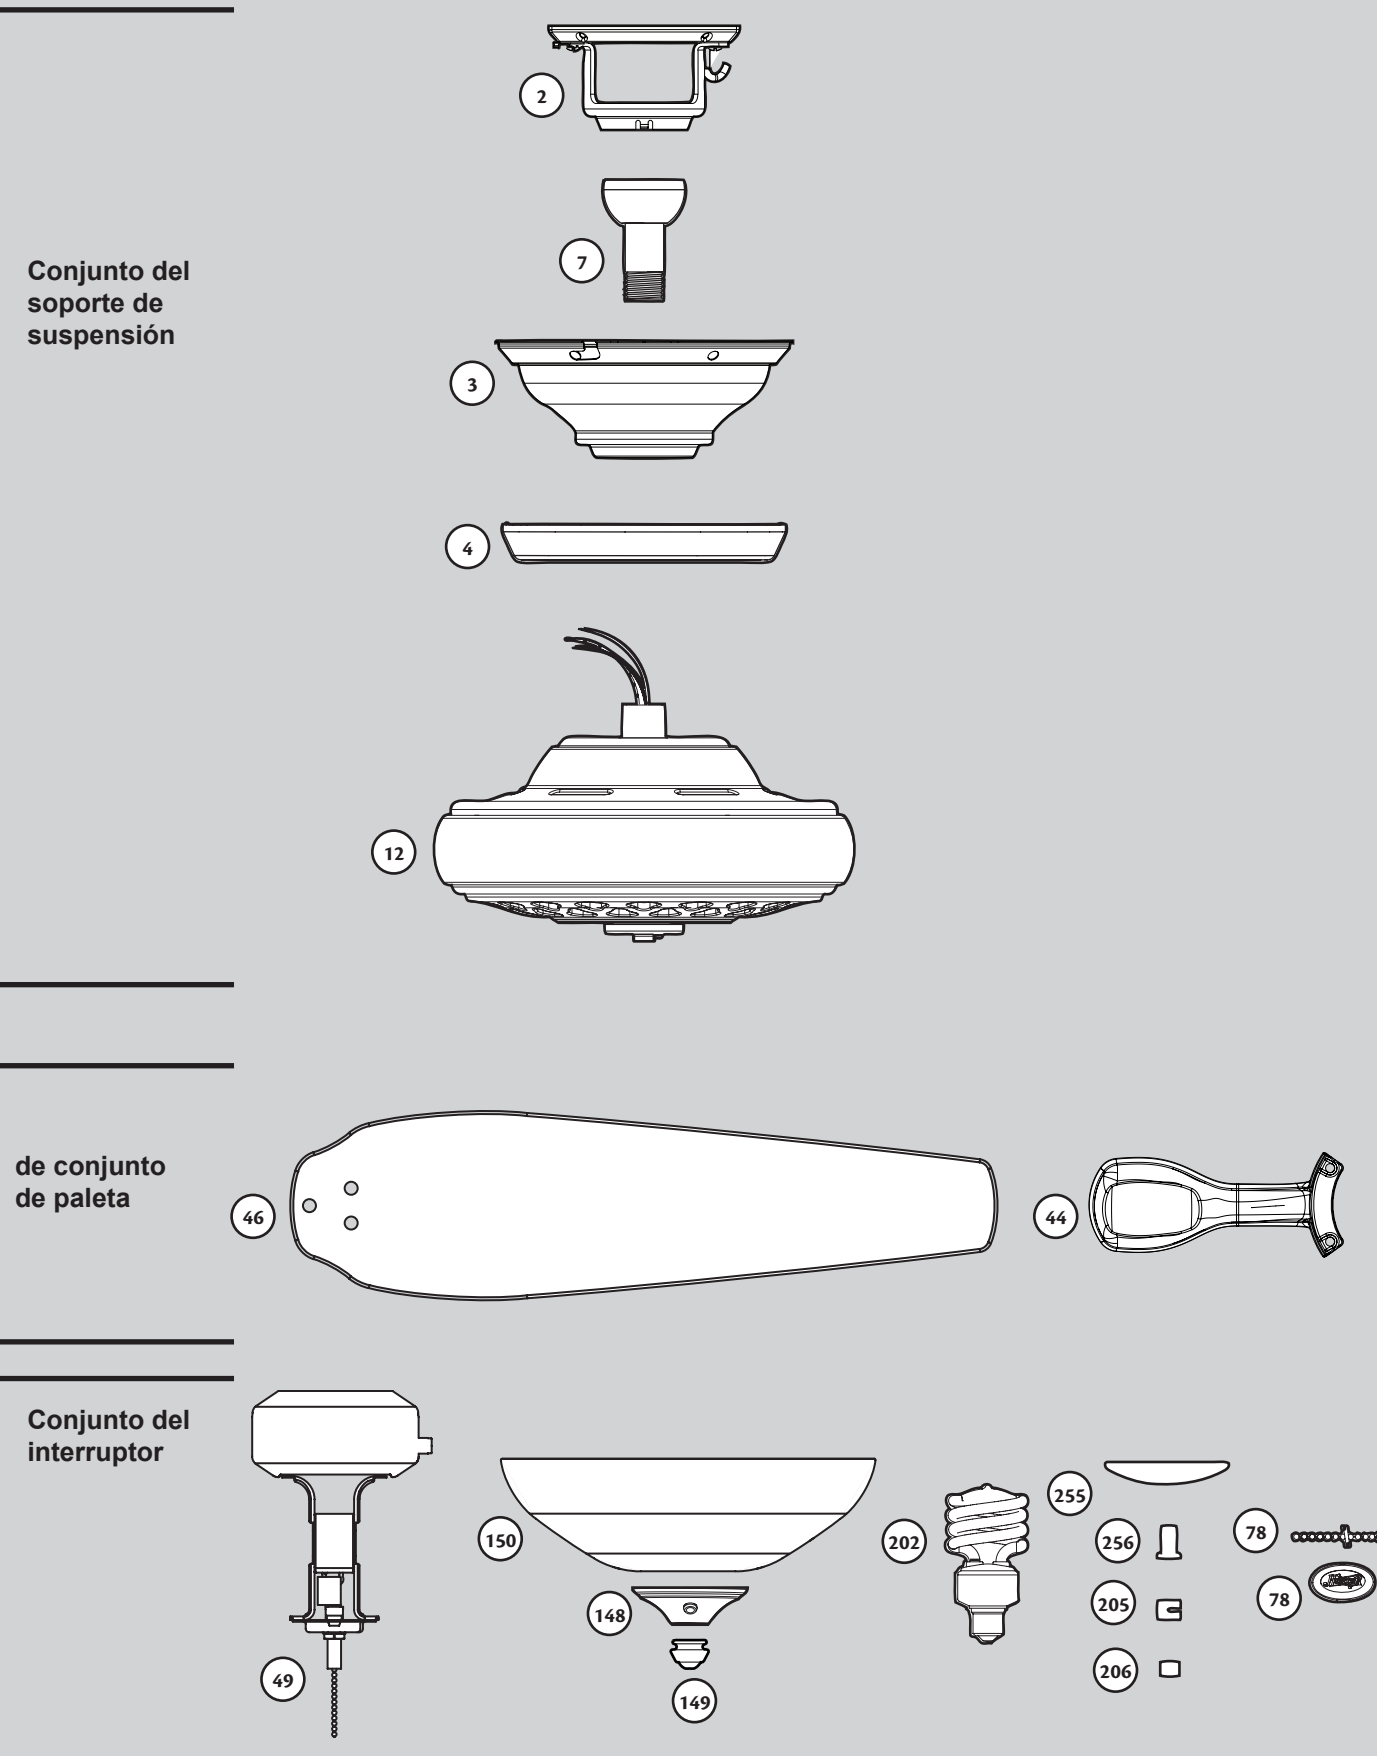

Piezas del ventilador

(no dibujadas a escala)