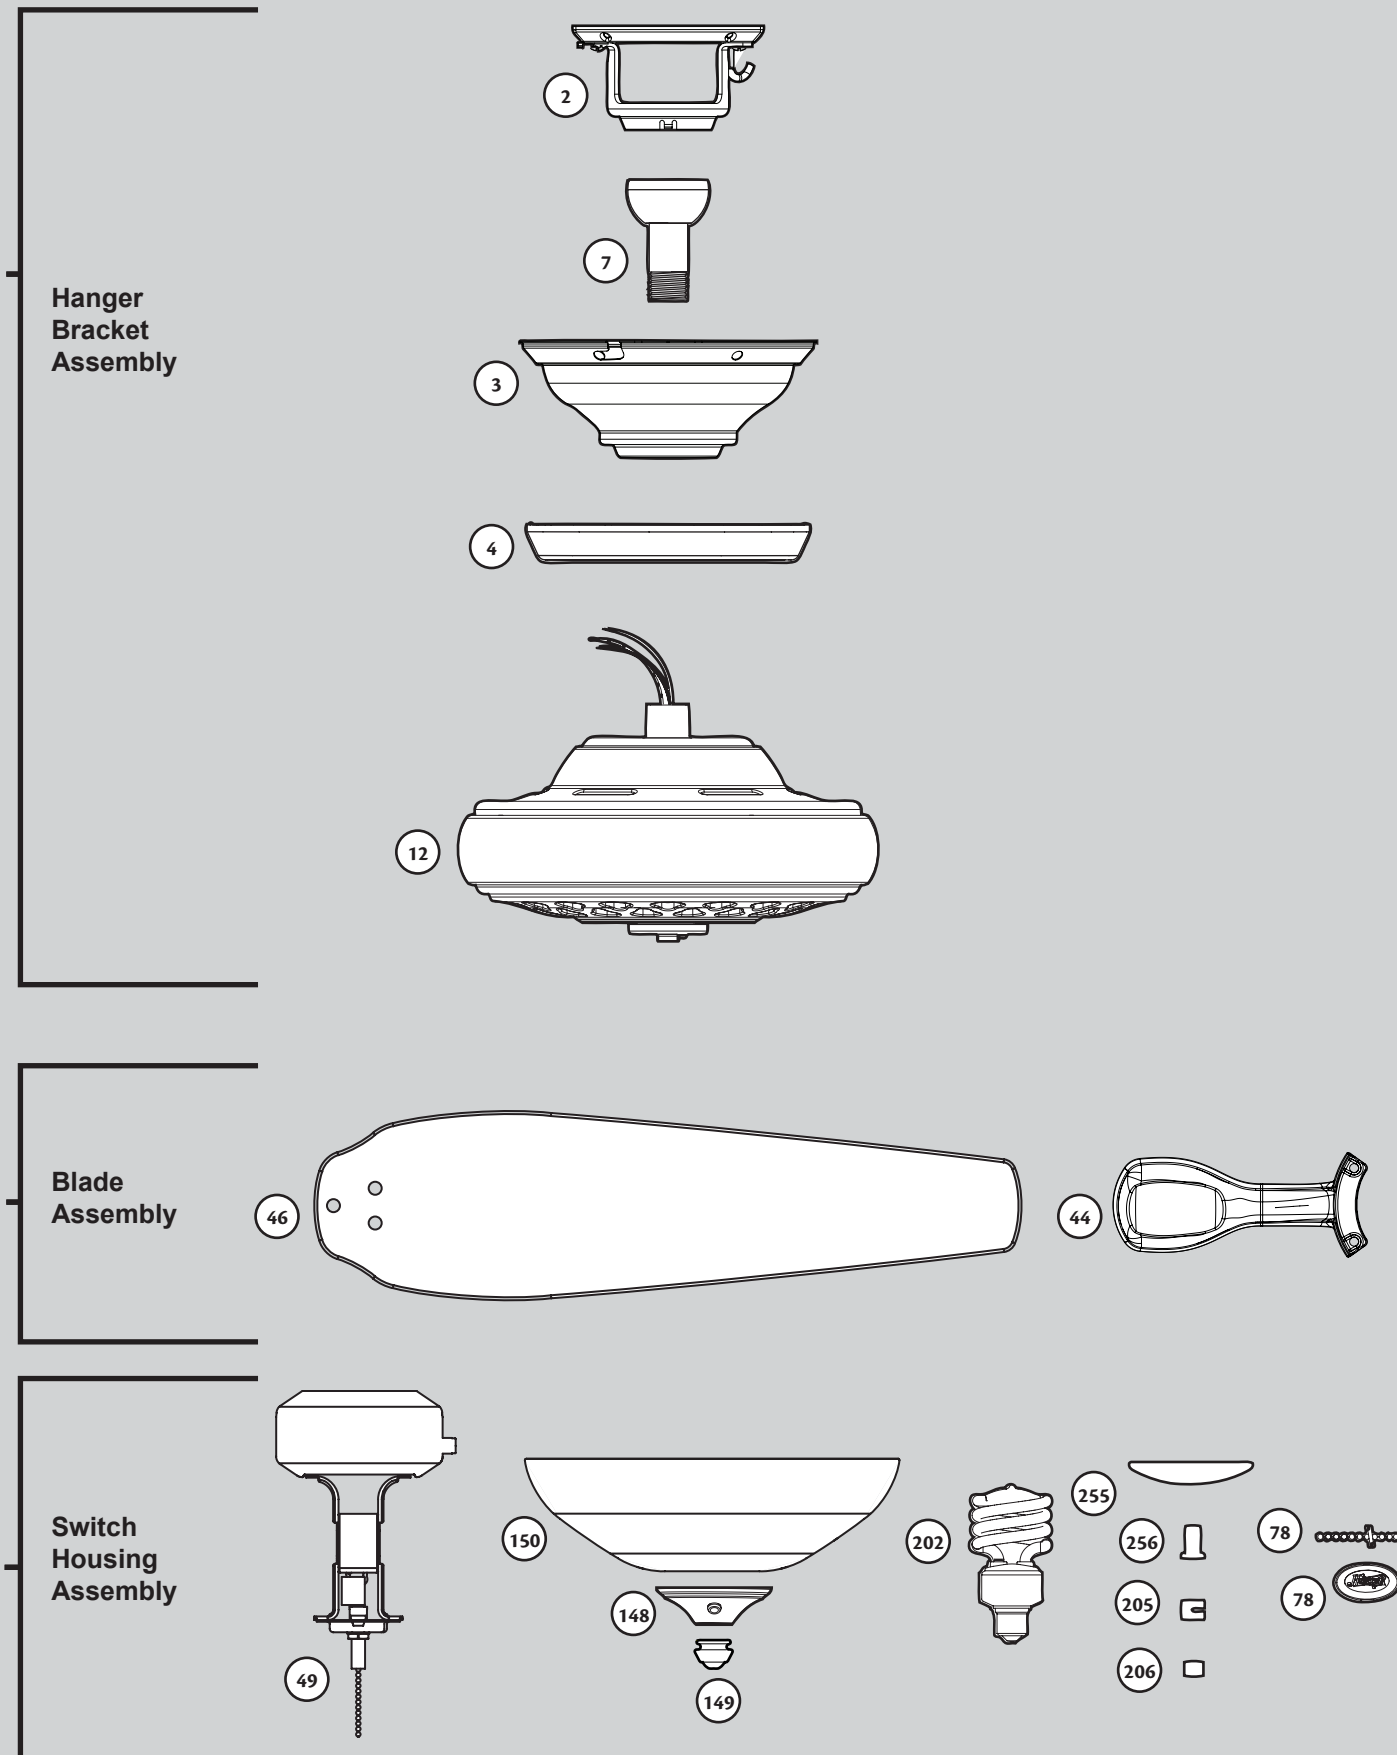

Fan Parts

(Not Drawn to Scale)

PARTS GUIDE

Hunter

Using this Parts Guide, make sure all parts are included in the box. If parts are missing, DO NOT RETURN

THIS ITEM TO THE STORE, call 888-830-1326 for assistance.

THIS PARTS GUIDE IS FOR REFERENCE ONLY.

REFER TO THE INSTALLATION MANUAL FOR FULL ASSEMBLY INSTRUCTIONS.