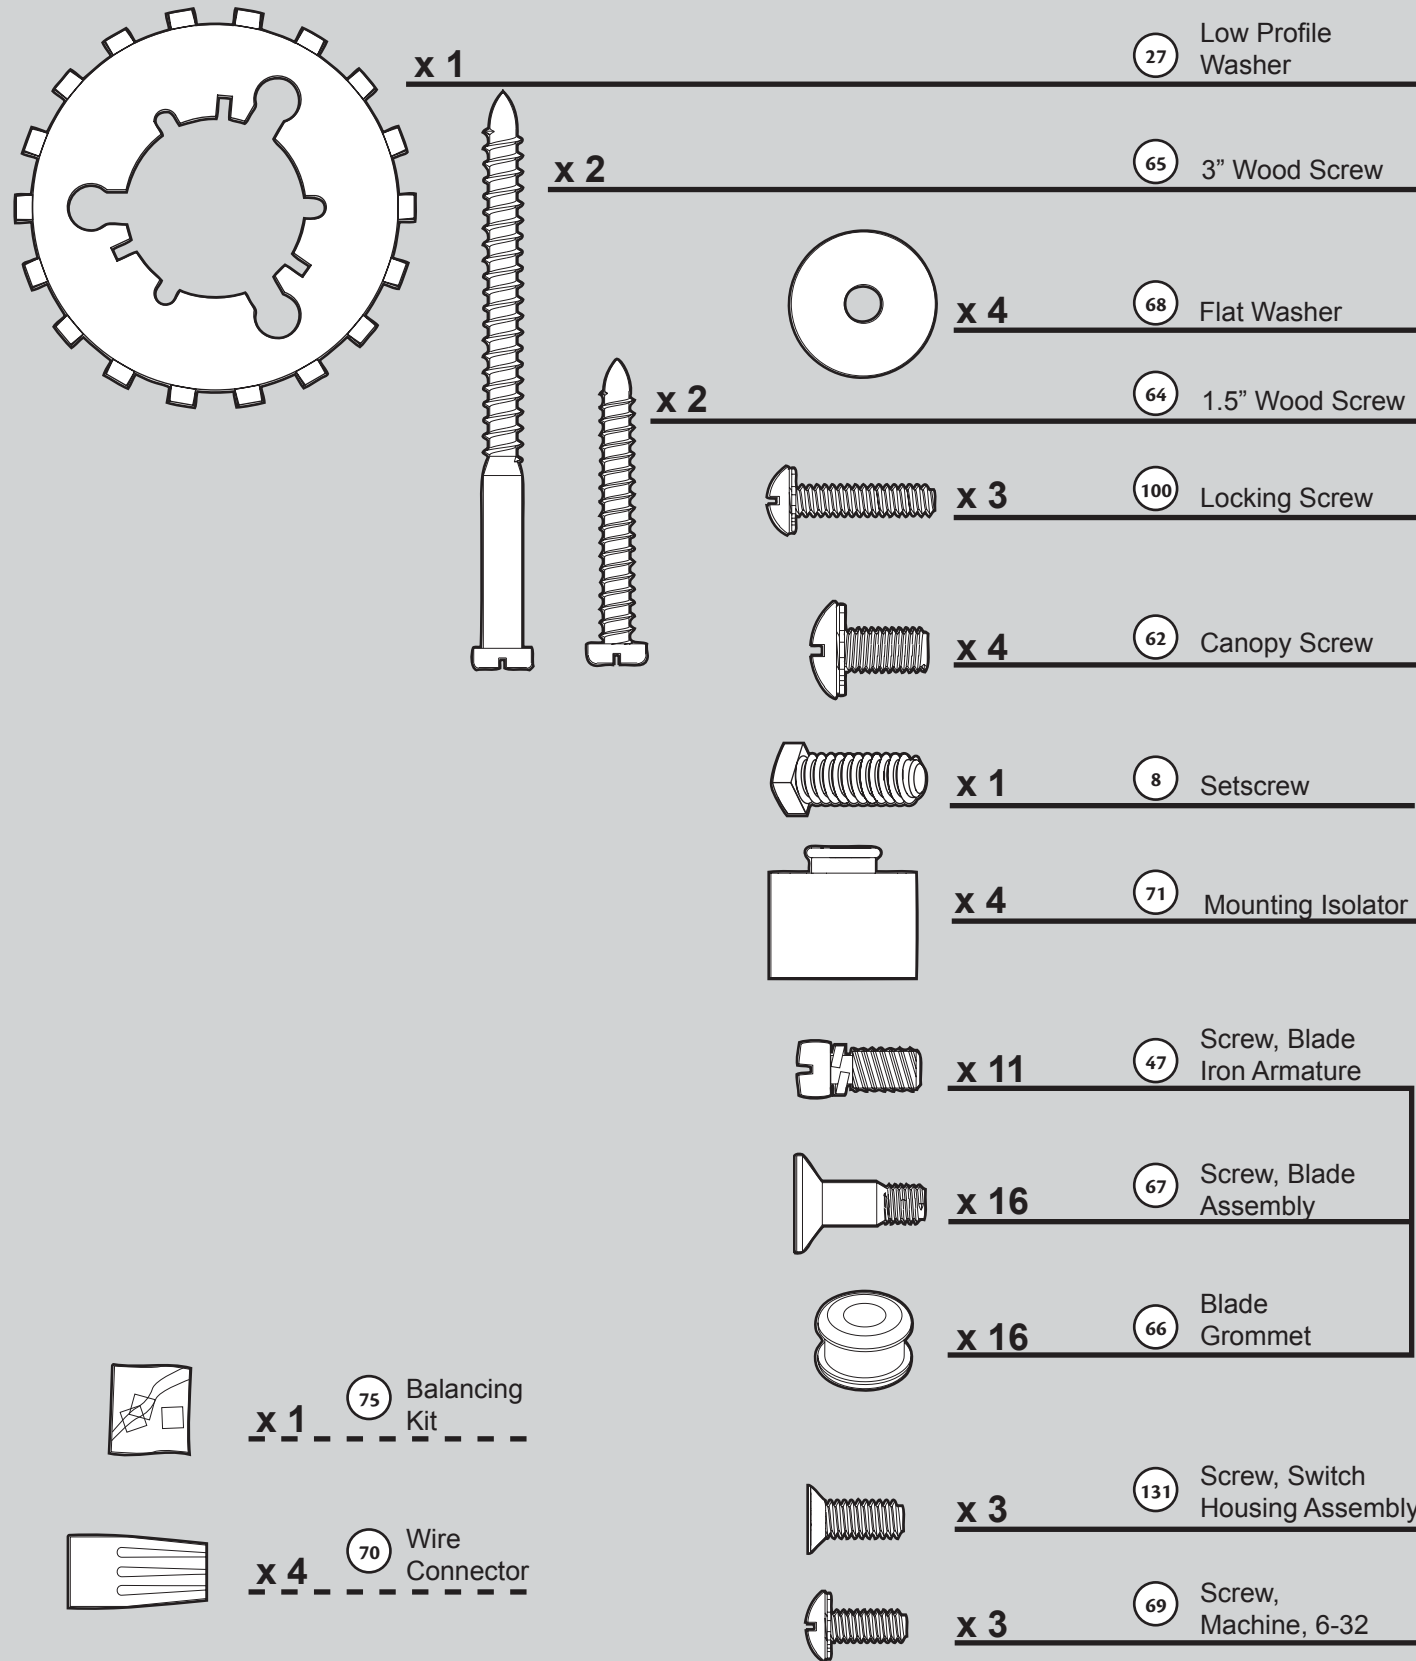

Hardware

(Drawn to Scale)