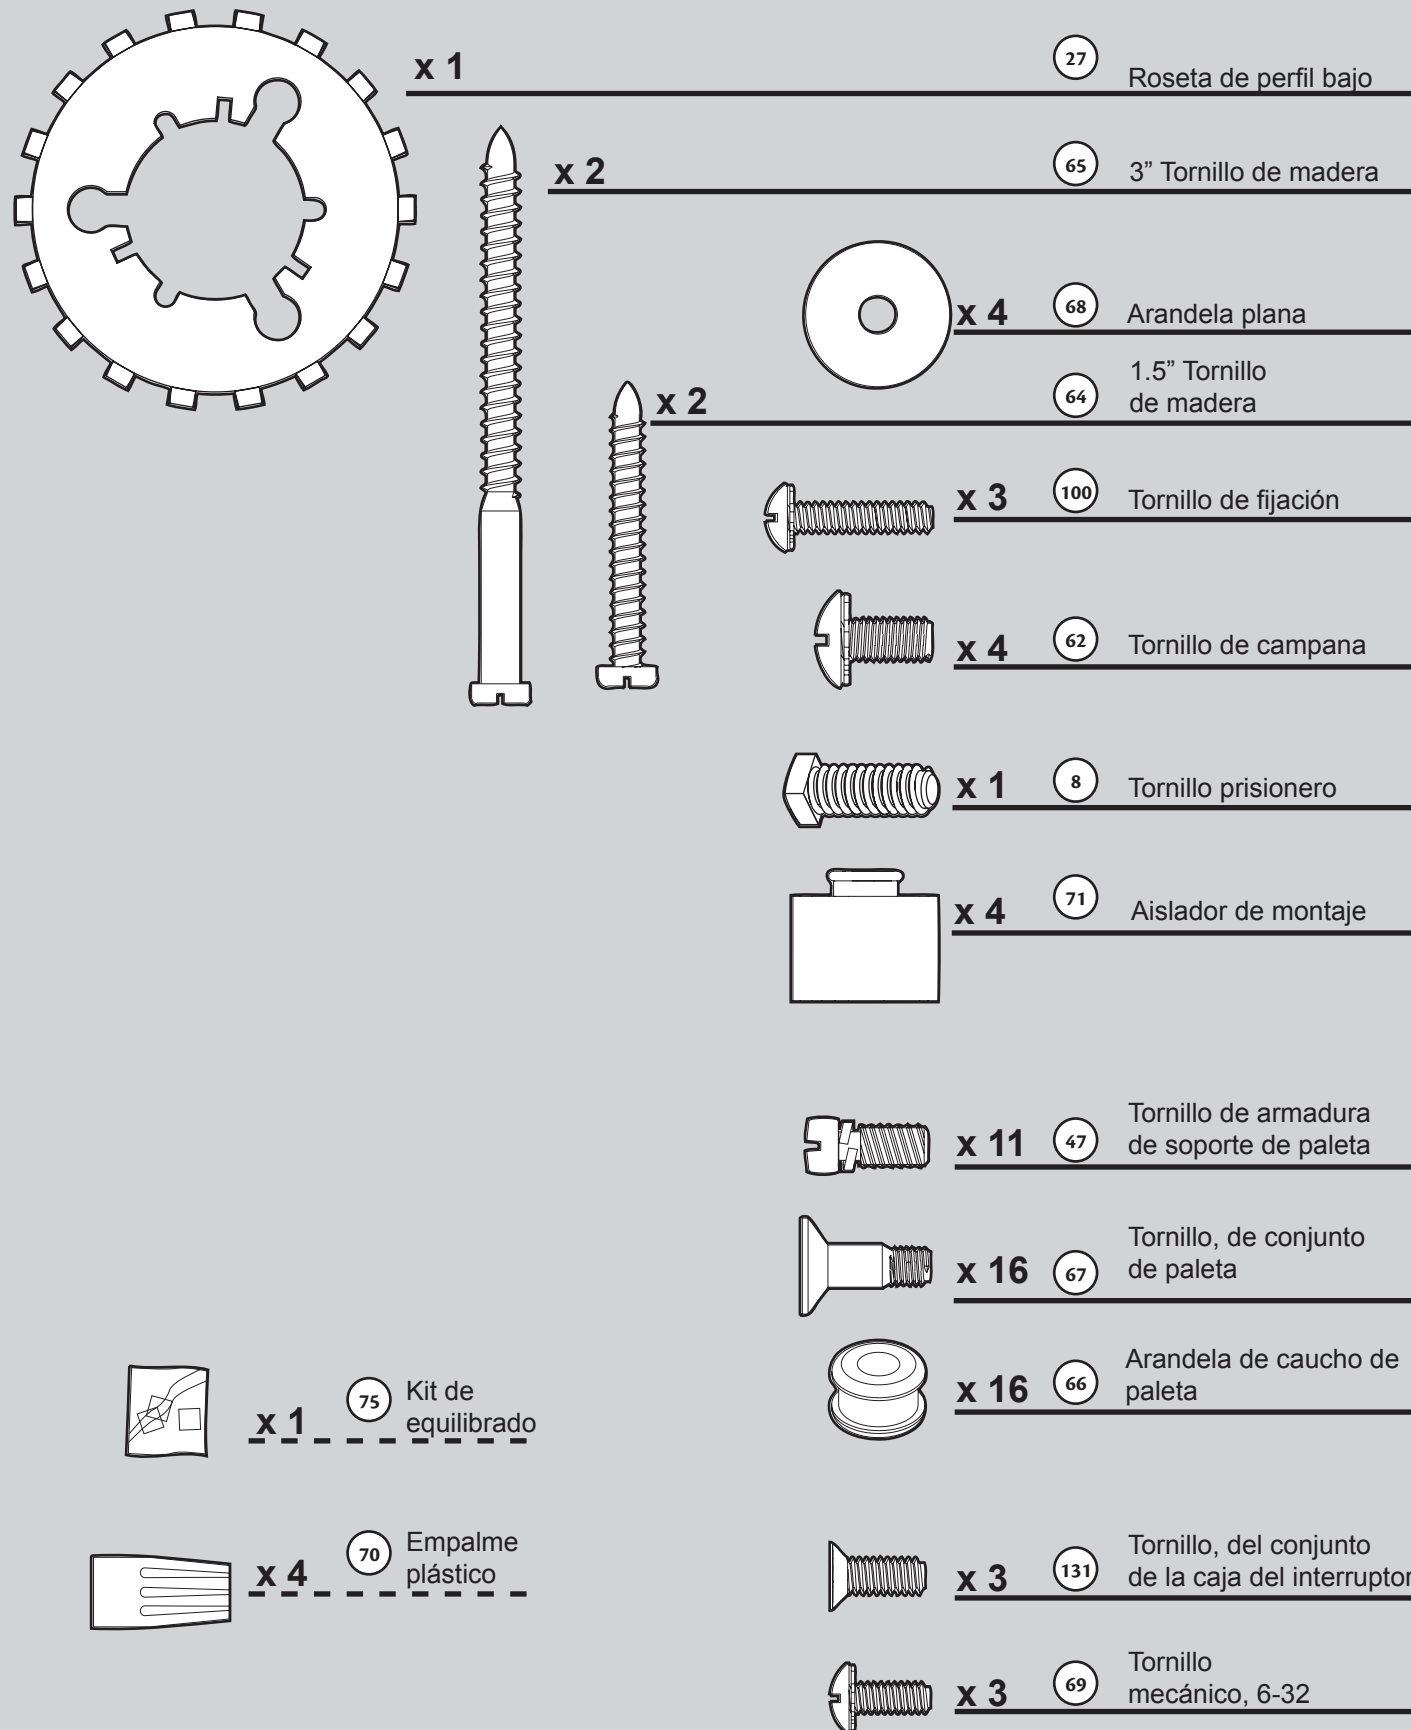

Materiales

(no dibujados a escala)