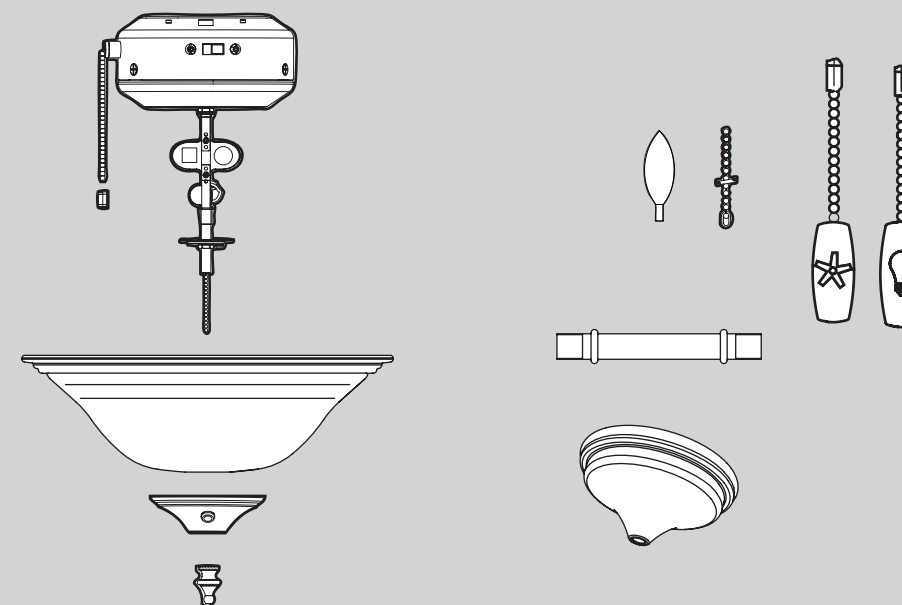

Blade
Assembly

Switch
Housing
Assembly