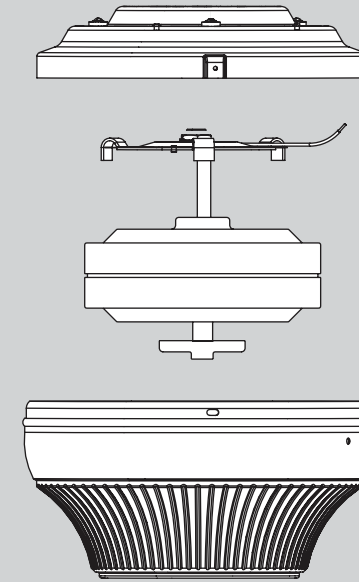

Hanger
Bracket
Assembly