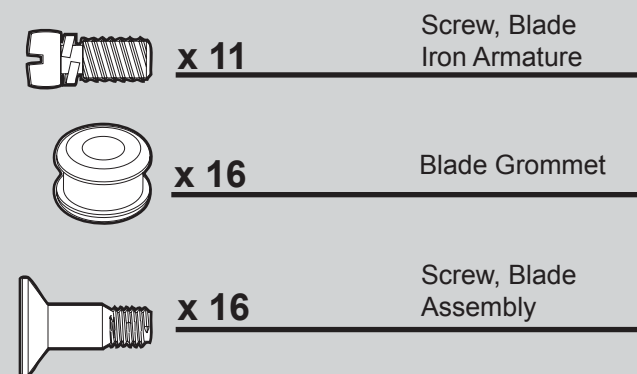

Hanger
Bracket
Assembly