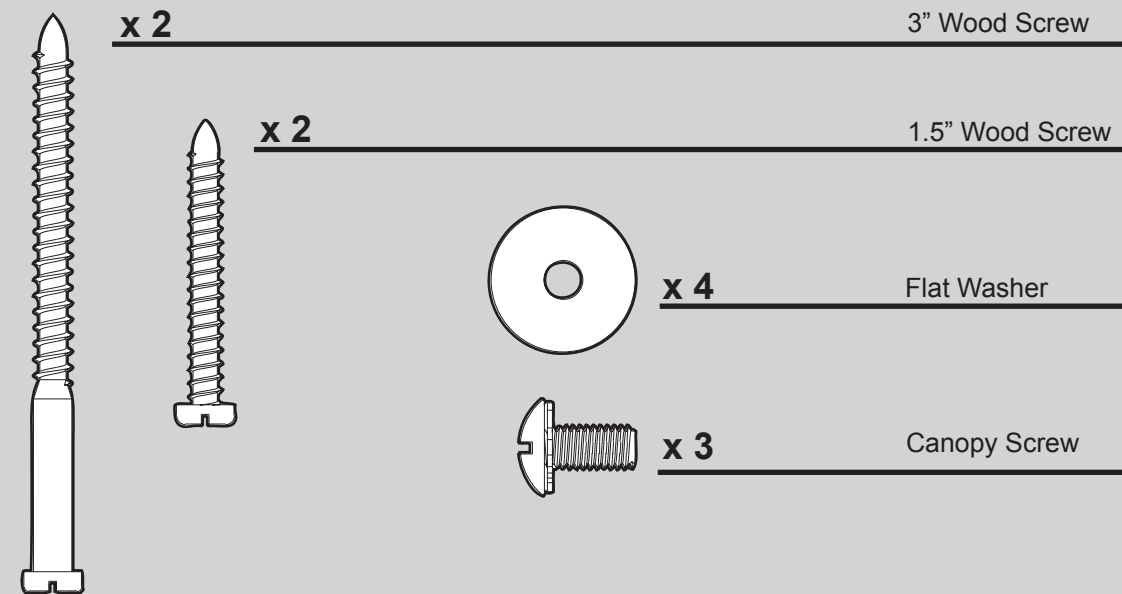

THIS PARTS GUIDE IS FOR REFERENCE ONLY.

REFER TO THE INSTALLATION MANUAL FOR FULL ASSEMBLY INSTRUCTIONS.

Parts List

Model #	21562
Asm. Dwg. #	97425-01
Finish	Cocoa

Item Name	Qty	Part#
Ceiling Plate	1	94385-05
Motor Cover	1	93400-02
Switch Housing Assembly	1	99013-67
Blade Iron Set	1	G1197-05
Blade Set	1	G0761-17
Screw, Blade Iron Armature	11	63755-05
* Hardware Kit	1	97425-00-860

Canopy Screw		
Screw, Machine, 6-32		
Wood Screw		
Wood Screw		
Blade Grommet		
Blade Assembly Screw		
Flat Washer		
Wire Connector		
Balancing Kit	1	65666-01
Pull Chain	2	63756-23
Pull Chain	1	63756-18
Fan Pull Chain Pendant	1	G0090-01
Light Pull Chain Pendant	1	G0091-01
Screw, Switch Housing Assembly	3	64555-01
Bottom Cap	1	64349-02
Finial	1	64350-02
Light bulb / Bulb	2	77646-04
Dummy Terminal, Male	1	08198-01
Dummy Terminal, Female	1	08200-01
Globe/Shade	1	87653-01
Threaded Rod	1	74907-06
Cap, Switch Housing	1	85042-01