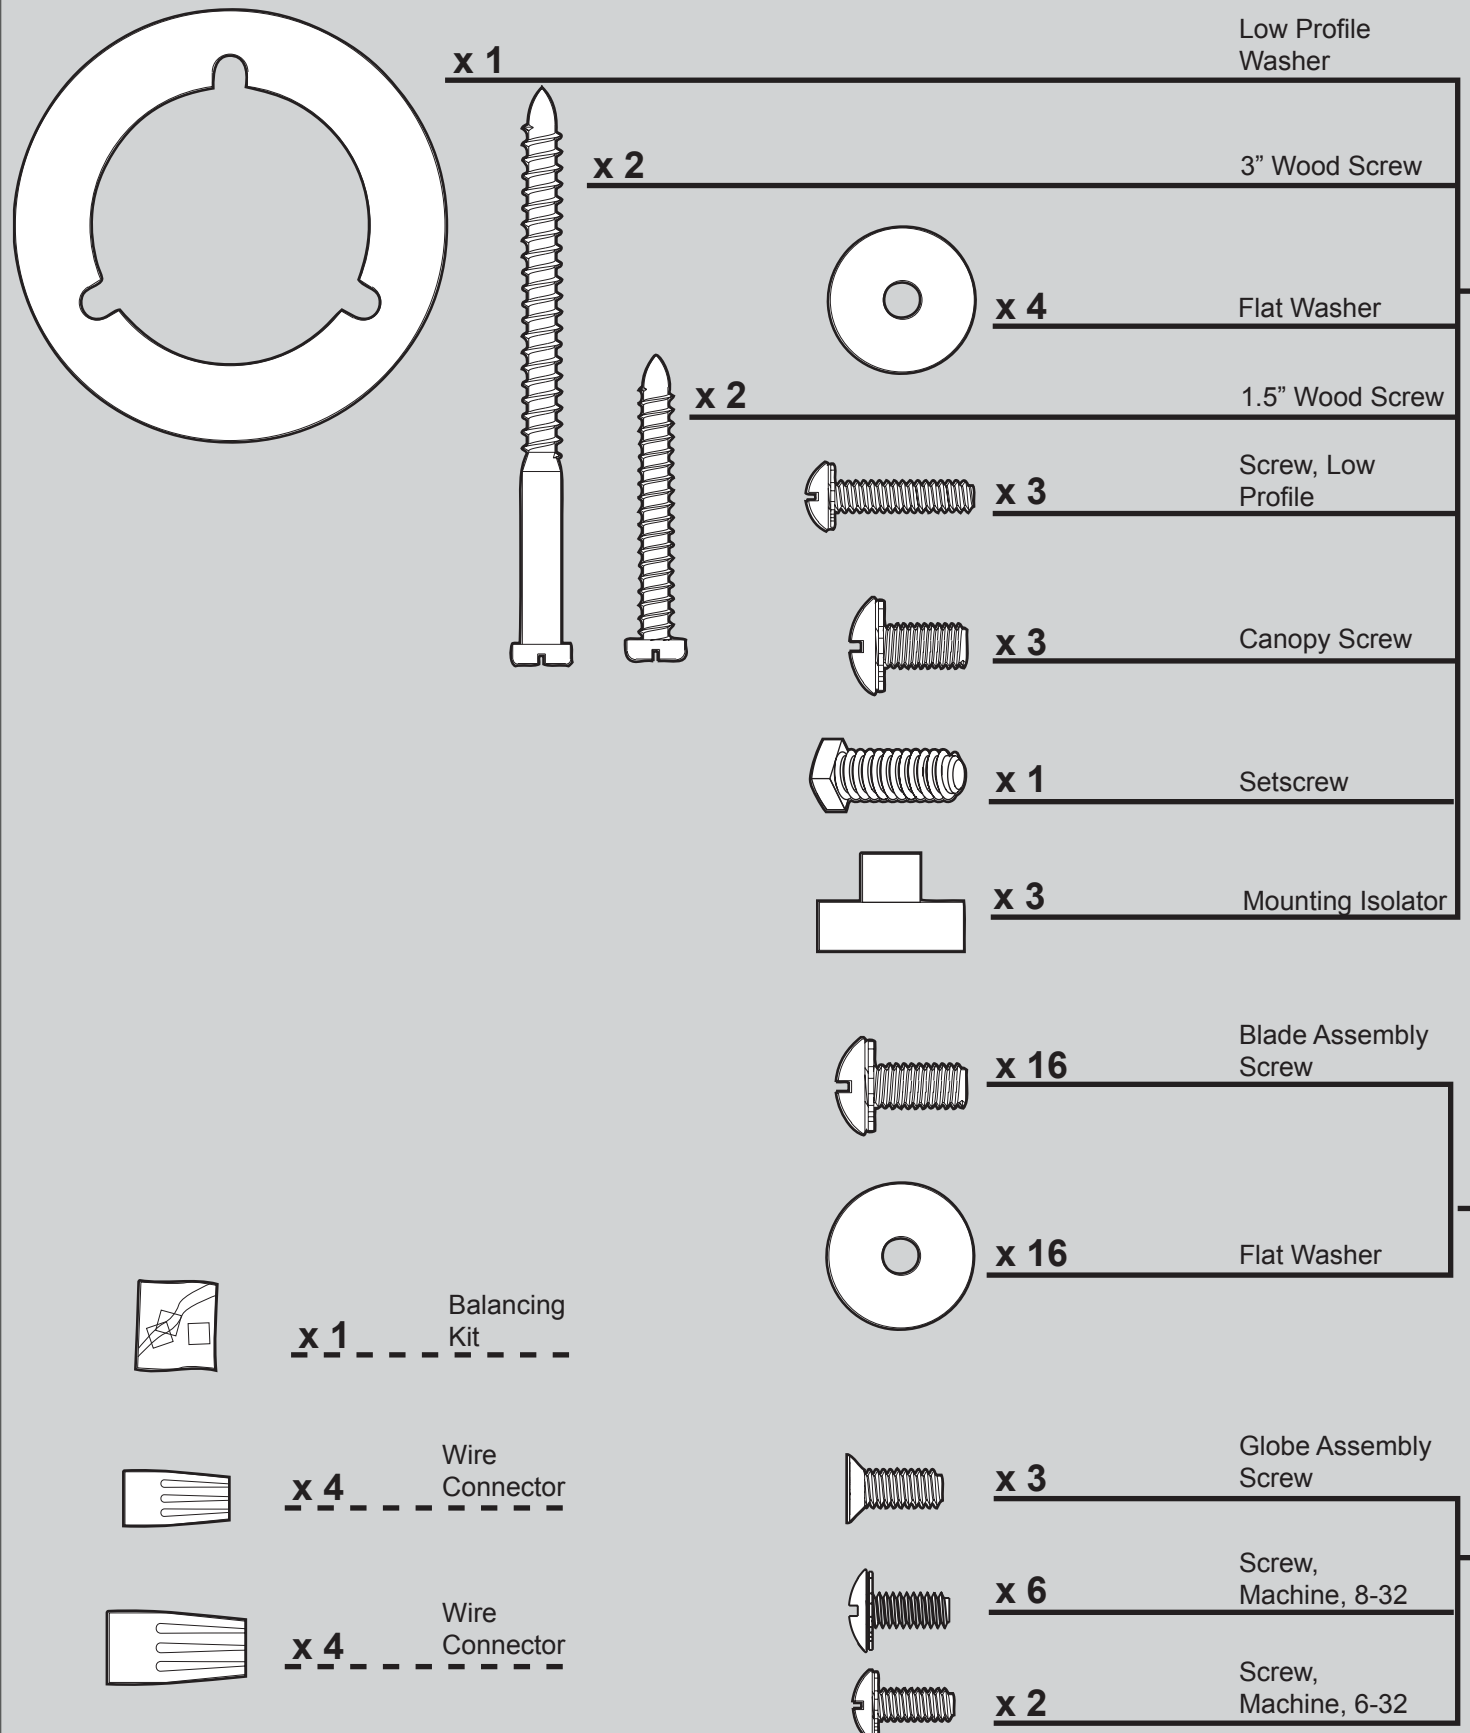

# Hardware

(Drawn to Scale)

Part List	Model #	21627	21628
	Asm. Dwg. #	98988-01	98988-02
	Finish	Brushed Nickel	Brushed Bronze
Item Name	Qty	Part #	Part #
Ceiling Plate	1	84050-01	84050-01
Canopy	1	84005-01	84005-01
Hanger Pipe Assembly	1	63722-25	63722-25
Housing, Top	1	92542-01	92542-01
Light Kit Assembly	1	94245-01	94245-01
Globe/Shade	1	94246-01	94246-01
Bulb	1	85219-01	85219-01
Globe Trim Ring	1	94242-01	94242-01
Blade Set	1	76238-57	76238-58
Hardware Kit	1	98988-00-860	98988-00-861
Washer, Installers Choice			
Screw, #6-32x.500			
Screw, Machine, 8-32			
Canopy Screw			
Screw, Low Profile			
Wood Screw			
Blade Assembly Screw			
Flat Washer			
Screw, Machine, 6-32			
Wire Nut			
Mounting Isolator			
Balancing Kit	1	07570-01	07570-01
Ballast	1	87108-01	87108-01
Remote Receiver	1	87075-01	87075-01
Remote Transmitter	1	85095-03	85095-03
Remote Control Cradle	1	85093-01	85093-01