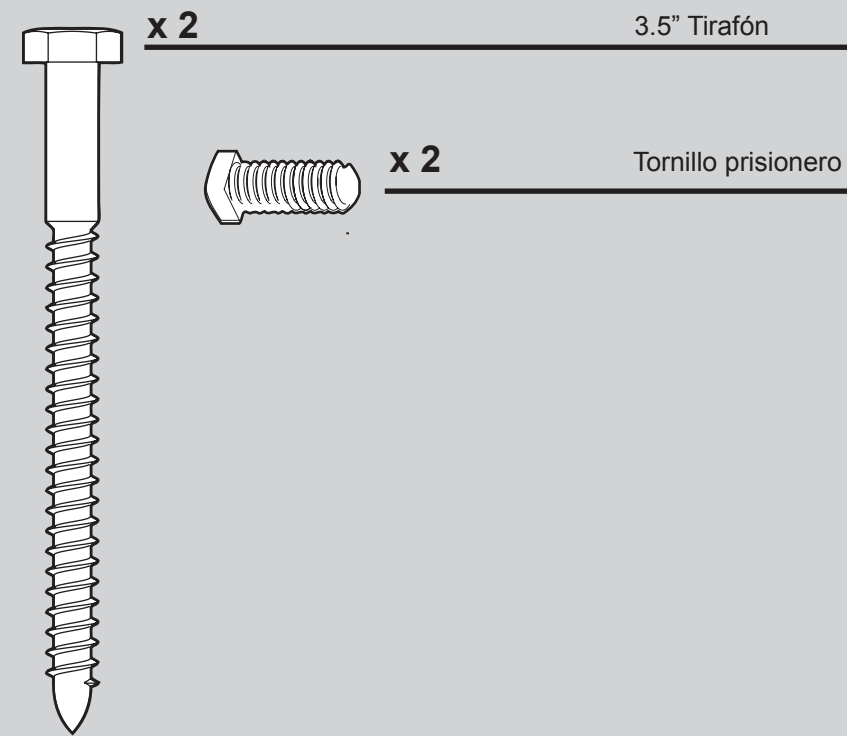

Materiales

(no dibujados a escala)