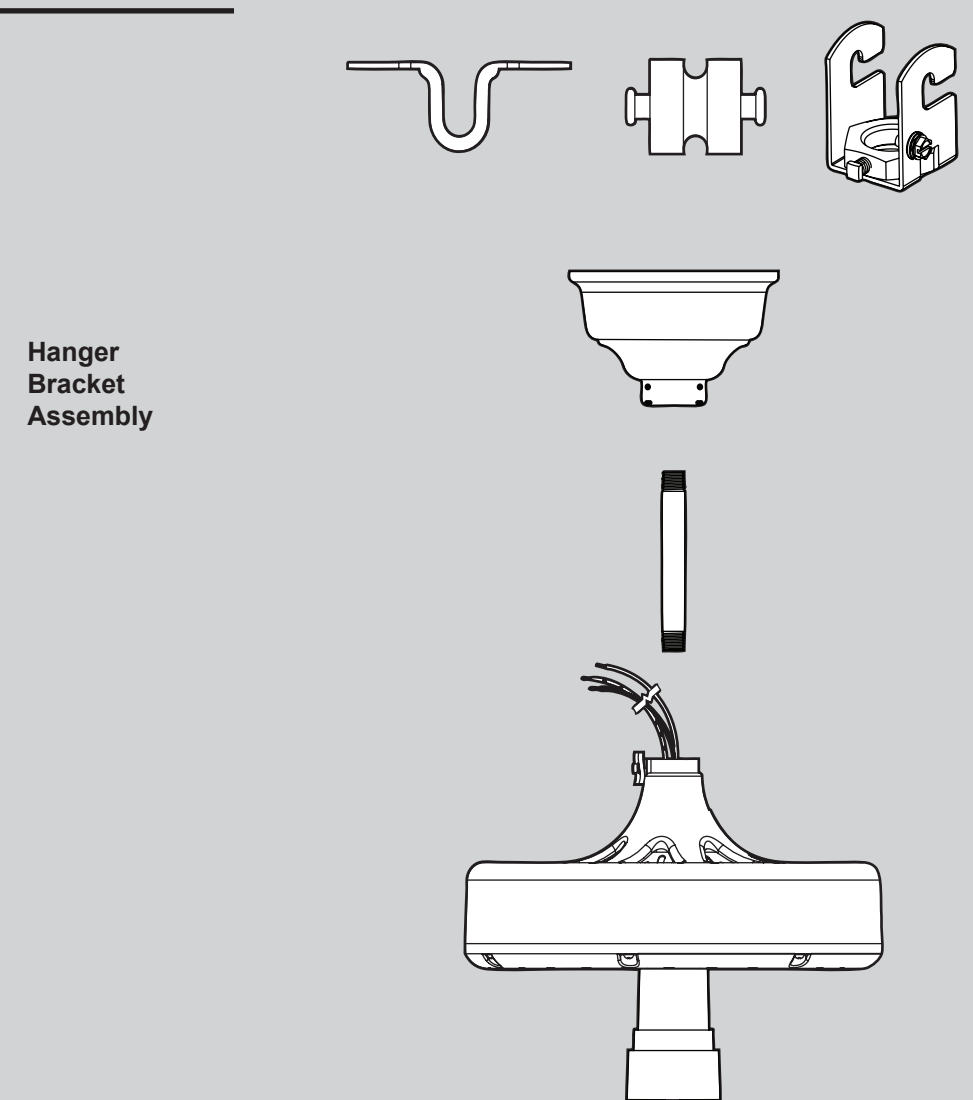

Hardware

(Drawn to Scale)

Fan Parts

(Not Drawn to Scale)

PARTS GUIDE

Hunter

Using this Parts Guide, make sure all parts are included in the box.
If parts are missing, **DO NOT RETURN**

THIS ITEM TO THE STORE, call 888-830-1326 for assistance.

THIS PARTS GUIDE IS FOR REFERENCE ONLY.

REFER TO THE INSTALLATION MANUAL FOR FULL ASSEMBLY INSTRUCTIONS.

Parts List

| Item Name | Qty | Model # | | |
|----------------------------|----------------|--------------|--------------|--------------|
| | | 23852A | 23855A | 23856A |
| | | Asm. Dwg. # | 95388-01 | 95388-02 |
| Finish | Chestnut Brown | Black | White | |
| Part # | Part # | Part # | Part # | |
| Canopy Assembly | 1 | 73393-01 | 73393-01 | 73393-01 |
| Hardware Kit | 1 | 86195-01-000 | 86195-02-000 | 86195-03-000 |
| Setscrew | | | | |
| Screw, Blade Iron Armature | | | | |
| Mounting Bracket | | | | |
| Rubber Bushing and Pin | | | | |
| Blade Grommet | | | | |
| Blade Assembly Screw | | | | |
| Screw, Lag | | | | |
| Wire Connector | | | | |
| Pull Chain | | | | |
| U-Bracket | | | | |
| Switch Housing Cover | 1 | 63351-01 | 63351-01 | 63351-01 |
| Blade Iron Set | 1 | 92523-05 | 92523-05 | 92523-05 |
| Blade Set | 1 | 73922-08 | 73922-08 | 73922-09 |
| Oil Tube | 1 | 07561-01 | 07561-01 | 07561-01 |
| Balancing Kit | 1 | 65666-01 | 65666-01 | 65666-01 |
| Hanger Pipe | 1 | 73523-04 | 73523-04 | 73523-04 |