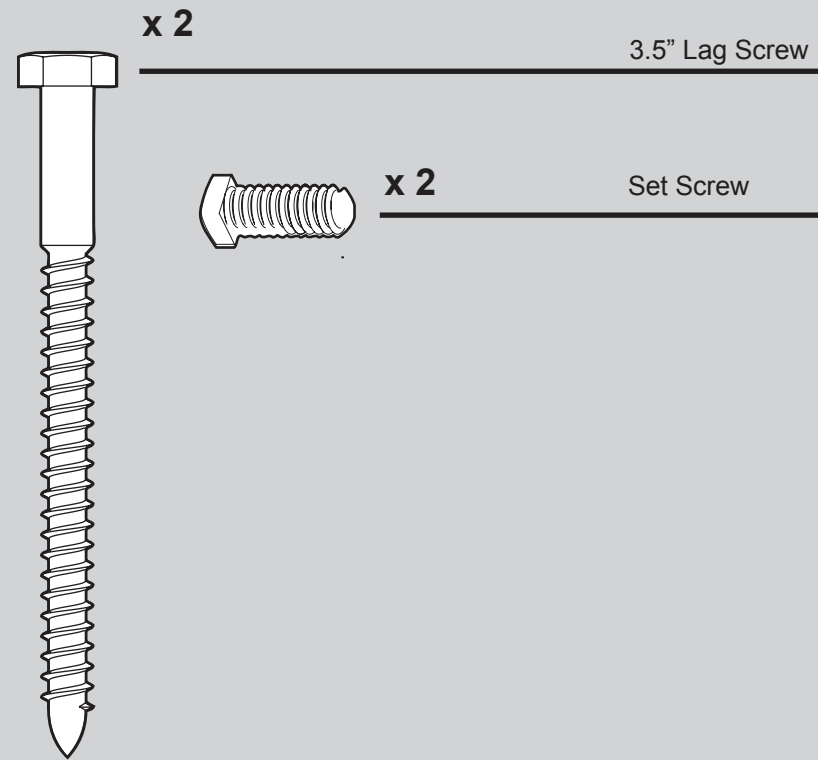

Hardware

(Drawn to Scale)

Fan Parts

(Not Drawn to Scale)

PARTS GUIDE

Hunter

Using this Parts Guide, make sure all parts are included in the box.
If parts are missing, **DO NOT RETURN**

THIS ITEM TO THE STORE, call 888-830-1326 for assistance.

THIS PARTS GUIDE IS FOR REFERENCE ONLY.

REFER TO THE INSTALLATION MANUAL FOR FULL ASSEMBLY INSTRUCTIONS.

Parts List

| Item Name | Qty | Model # | | |
|----------------------------|----------------|--------------|--------------|--------------|
| | | 23852A | 23855A | 23856A |
| | | Asm. Dwg. # | 95388-01 | 95388-02 |
| Finish | Chestnut Brown | Black | White | |
| Part # | Part # | Part # | Part # | |
| Canopy Assembly | 1 | 73393-01 | 73393-01 | 73393-01 |
| Hardware Kit | 1 | 86195-01-000 | 86195-02-000 | 86195-03-000 |
| Setscrew | | | | |
| Screw, Blade Iron Armature | | | | |
| Mounting Bracket | | | | |
| Rubber Bushing and Pin | | | | |
| Blade Grommet | | | | |
| Blade Assembly Screw | | | | |
| Screw, Lag | | | | |
| Wire Connector | | | | |
| Pull Chain | | | | |
| U-Bracket | | | | |
| Switch Housing Cover | 1 | 63351-01 | 63351-01 | 63351-01 |
| Blade Iron Set | 1 | 92523-05 | 92523-05 | 92523-05 |
| Blade Set | 1 | 73922-08 | 73922-08 | 73922-09 |
| Oil Tube | 1 | 07561-01 | 07561-01 | 07561-01 |
| Balancing Kit | 1 | 65666-01 | 65666-01 | 65666-01 |
| Hanger Pipe | 1 | 73523-04 | 73523-04 | 73523-04 |