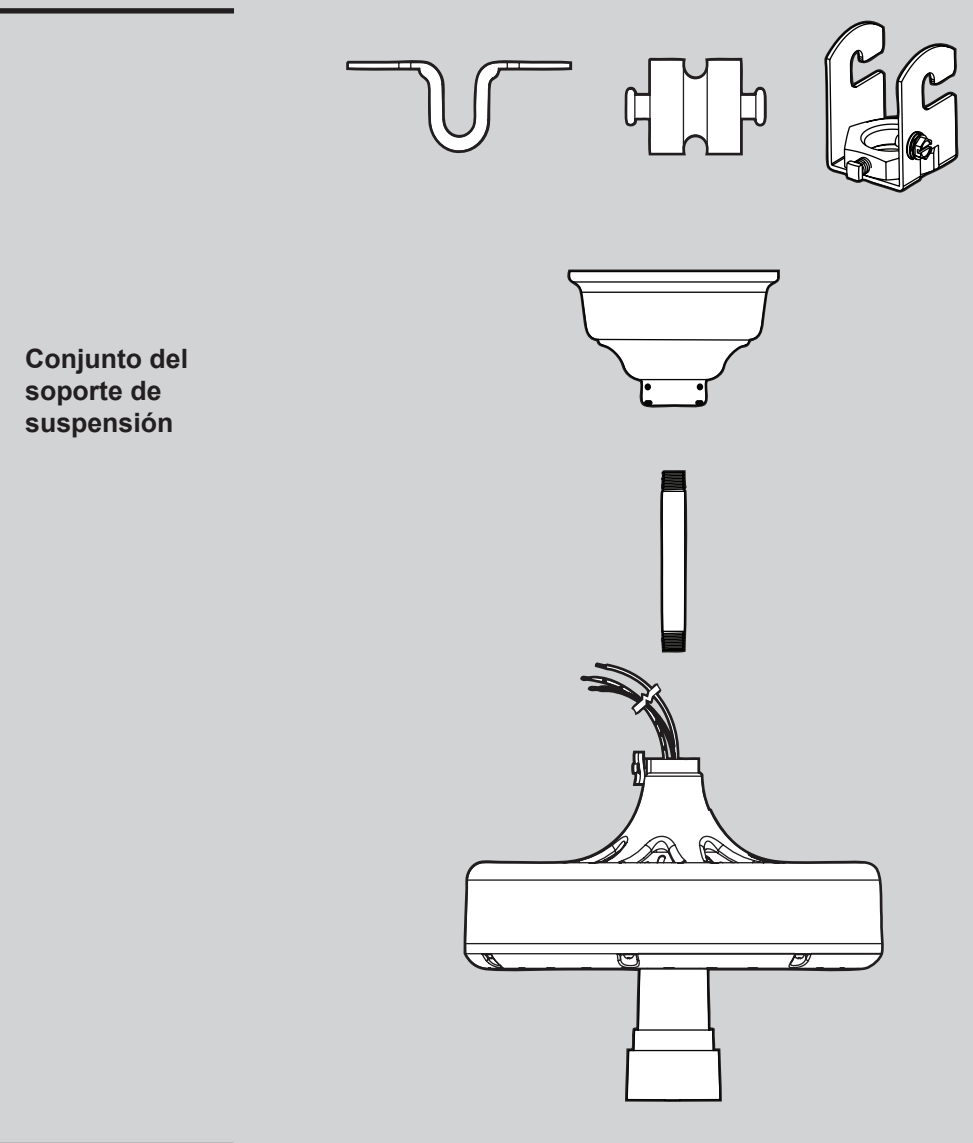

Piezas del ventilador

(no dibujadas a escala)