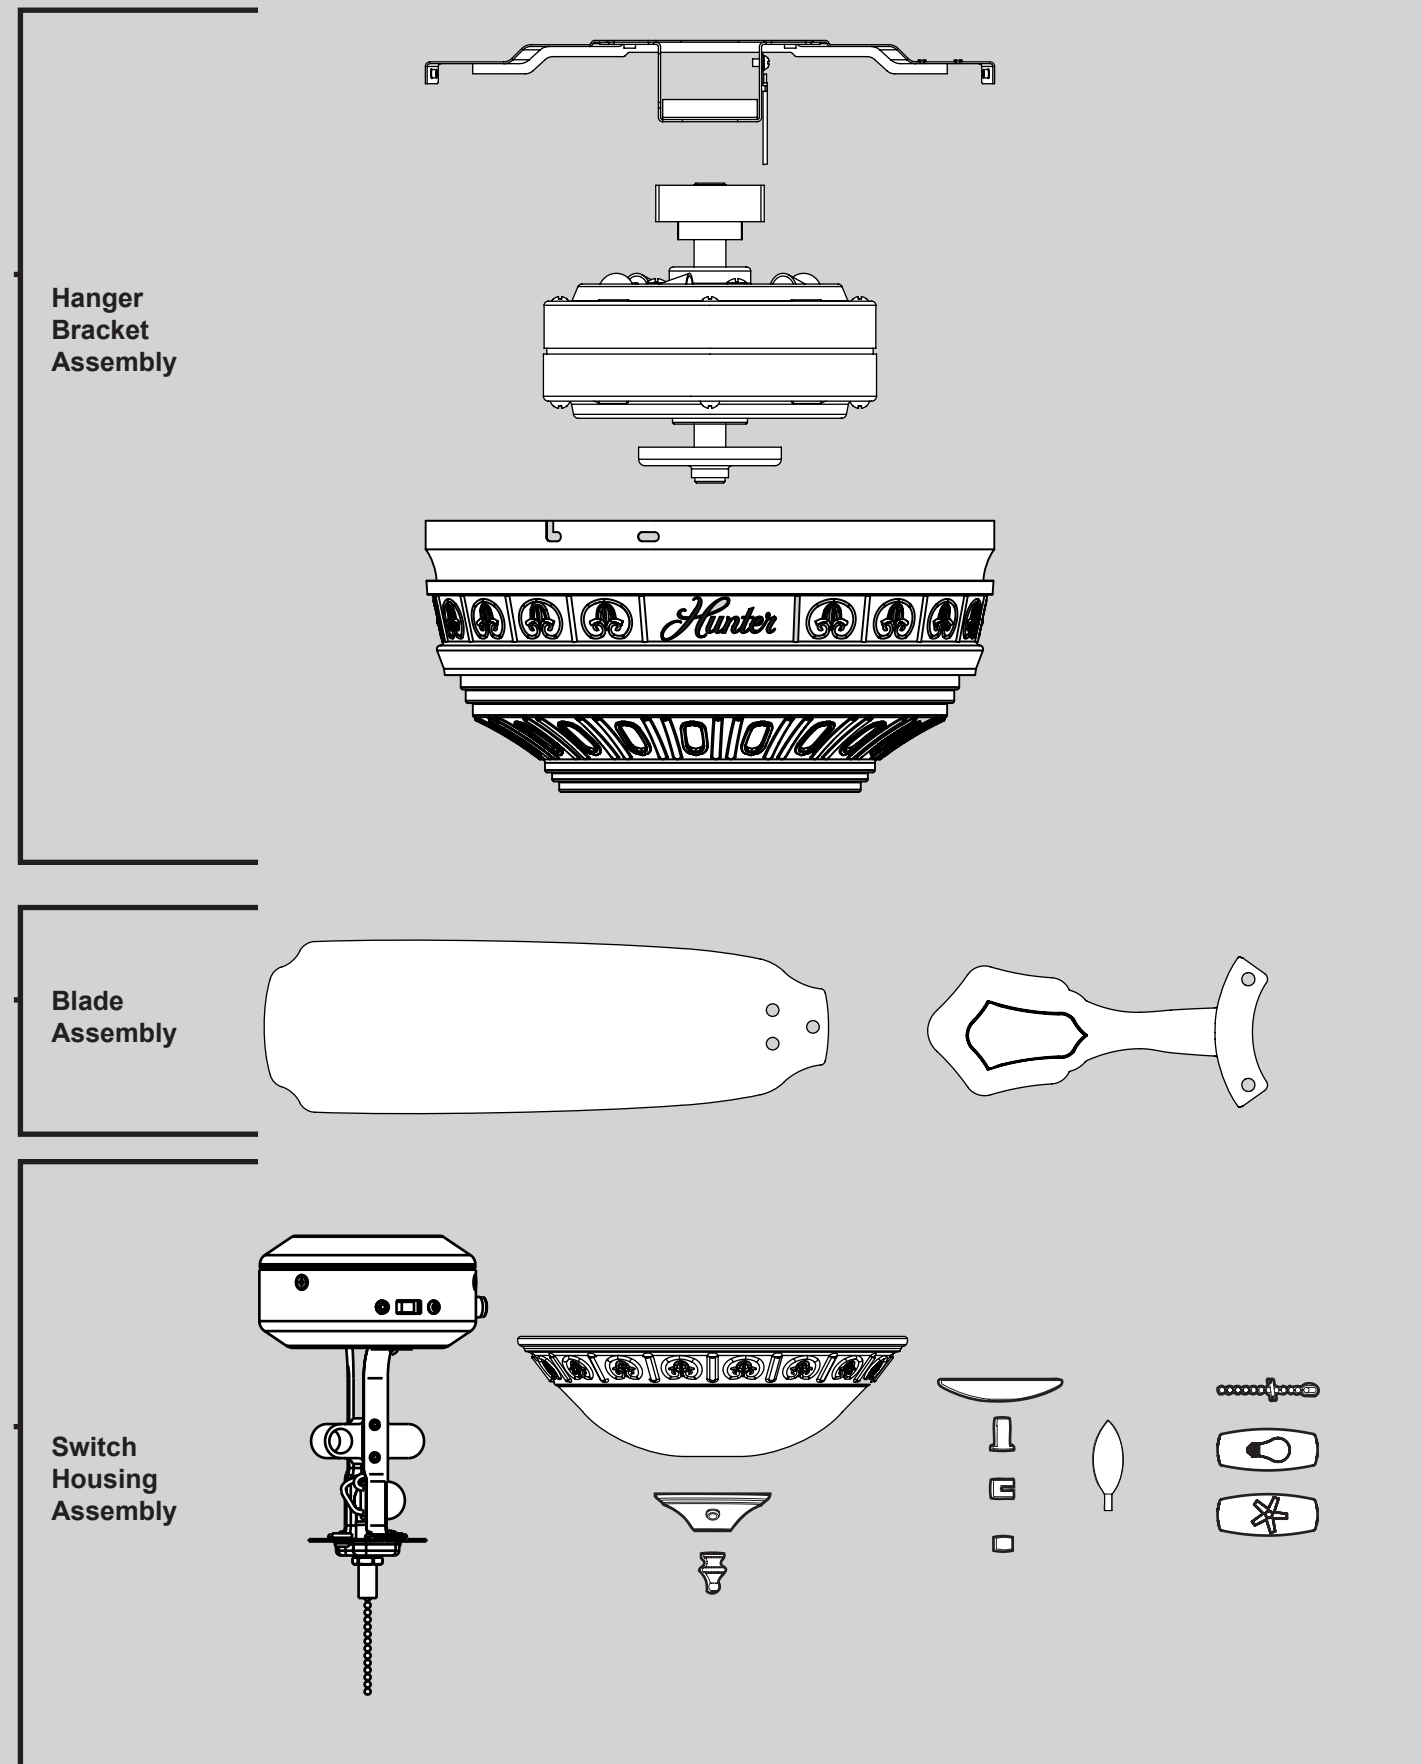

## Hardware

(Drawn to Scale)

## Fan Parts

(Not Drawn to Scale)

REFER TO THE INSTALLATION MANUAL FOR FULL ASSEMBLY INSTRUCTIONS.

Parts List	Model #	25109
	Asm. Dwg. #	98843-01
	Finish	Old Walnut
Item Name	Qty	Part #
Ceiling Plate	1	73846-01
Motor Housing	1	98842-01
Housing Cover Screw	4	74508-37
Wood Screw 1.5"	2	06512-01
Wood Screw 3"	2	03144-03
Locking Screw	2	74508-06
Flat Washer	4	06301-01
Mounting Isolator	4	67290-01
Light Kit Assembly	1	98378-01
Globe/Shade	1	88663-01
Light bulb / Bulb	2	77646-04
Bottom Cap	1	67252-02
Finial	1	64771-01
Blade Iron Set	1	98626-05
Blade Set	1	G0761-30
Screw, Blade Iron Armature	11	63755-05
Hardware Kit	1	98843-00-860
Blade Grommet		
Blade Assembly Screw		
Screw, Machine, 6-32		
Wire Connector		
Screw, Switch Housing Assembly		
Pull Chain	1	63756-18
Pull Chain	2	63756-23
Fan Pull Chain Pendant	1	G0090-01
Light Pull Chain Pendant	1	G0091-01
Cap, Switch Housing	1	73853-01
Plug Button	1	73854-01
Dummy Terminal, Male	1	08198-01
Dummy Terminal, Female	1	08200-01
Balancing Kit	1	65666-01