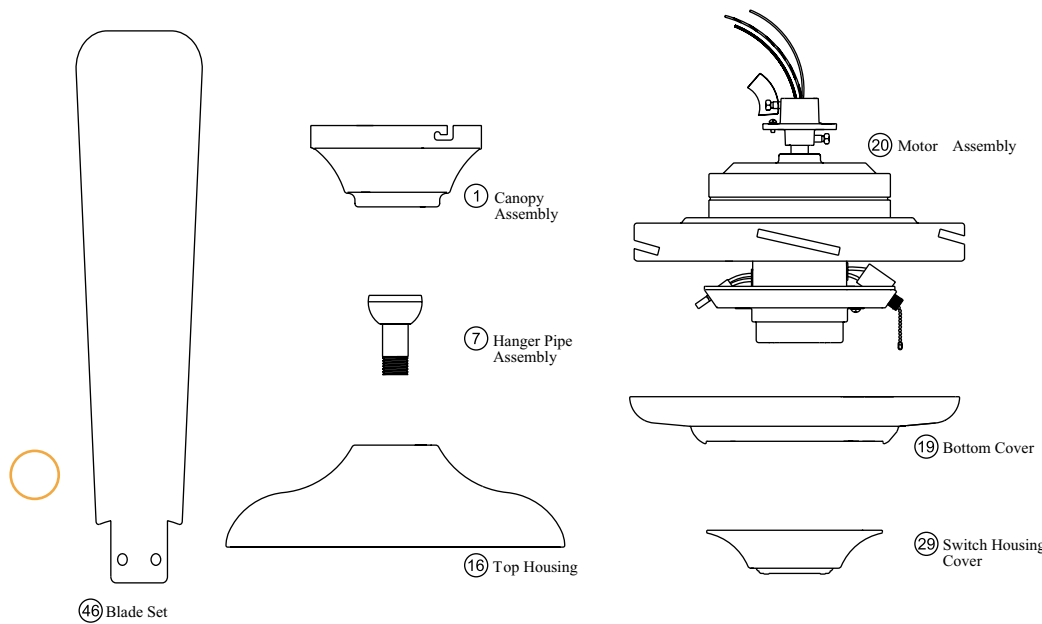

PARTS GUIDE

Using the Parts Guide below, check to make sure all parts are included in the box.
If parts are missing or damaged call 1-888-830-1326.
PLEASE DO NOT RETURN THIS PRODUCT TO THE STORE.

Before installing your fan, record the following information for your records and warranty assistance.

Fan Parts

(Not Drawn to Scale)

Model Name _____
Catalog No. _____
Serial No. _____
Date Purchased _____
Where Purchased _____

Missing / Broken Parts:
Call 1-888-830-1326

1. **Fan does not work:**
1. Reference the Trouble Shooting guide in your Instruction Manual.
  2. Call your Local Service Center.
  3. Call Technical Support at 901-248-2222.

For additional information on:
Hunter Products • Trouble Shooting
Dealer Location • Service Center Locator
Call 1-800-448-6837
www.hunterfan.com